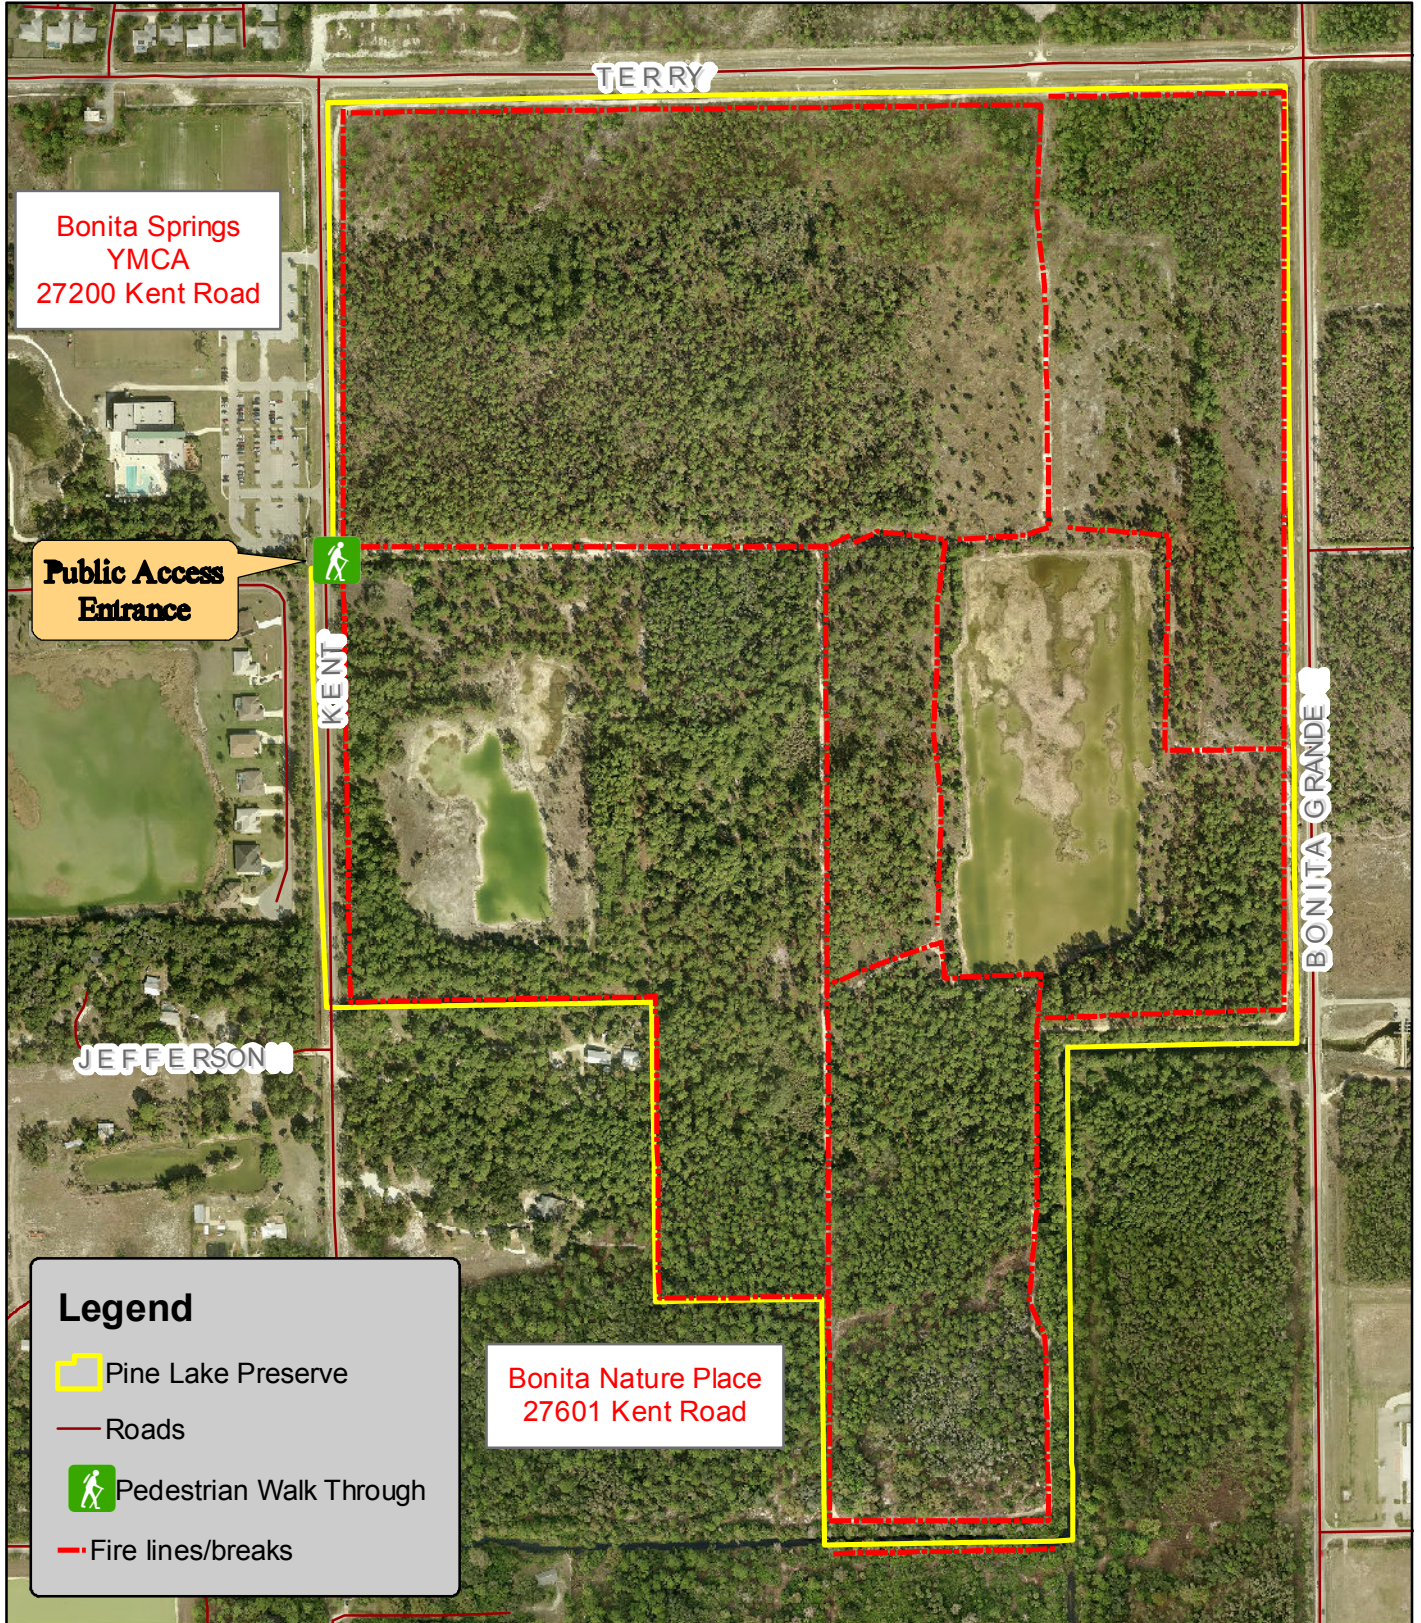

Pine Lake Preserve

Legend

- Pine Lake Preserve
- Roads
- Pedestrian Walk Through
- Fire lines/breaks

This Preserve does not have a marked designated trail system. The firelines shown on this map are disked at least annually and may have soft sand and uneven surfaces. Take only pictures and leave only footprints.