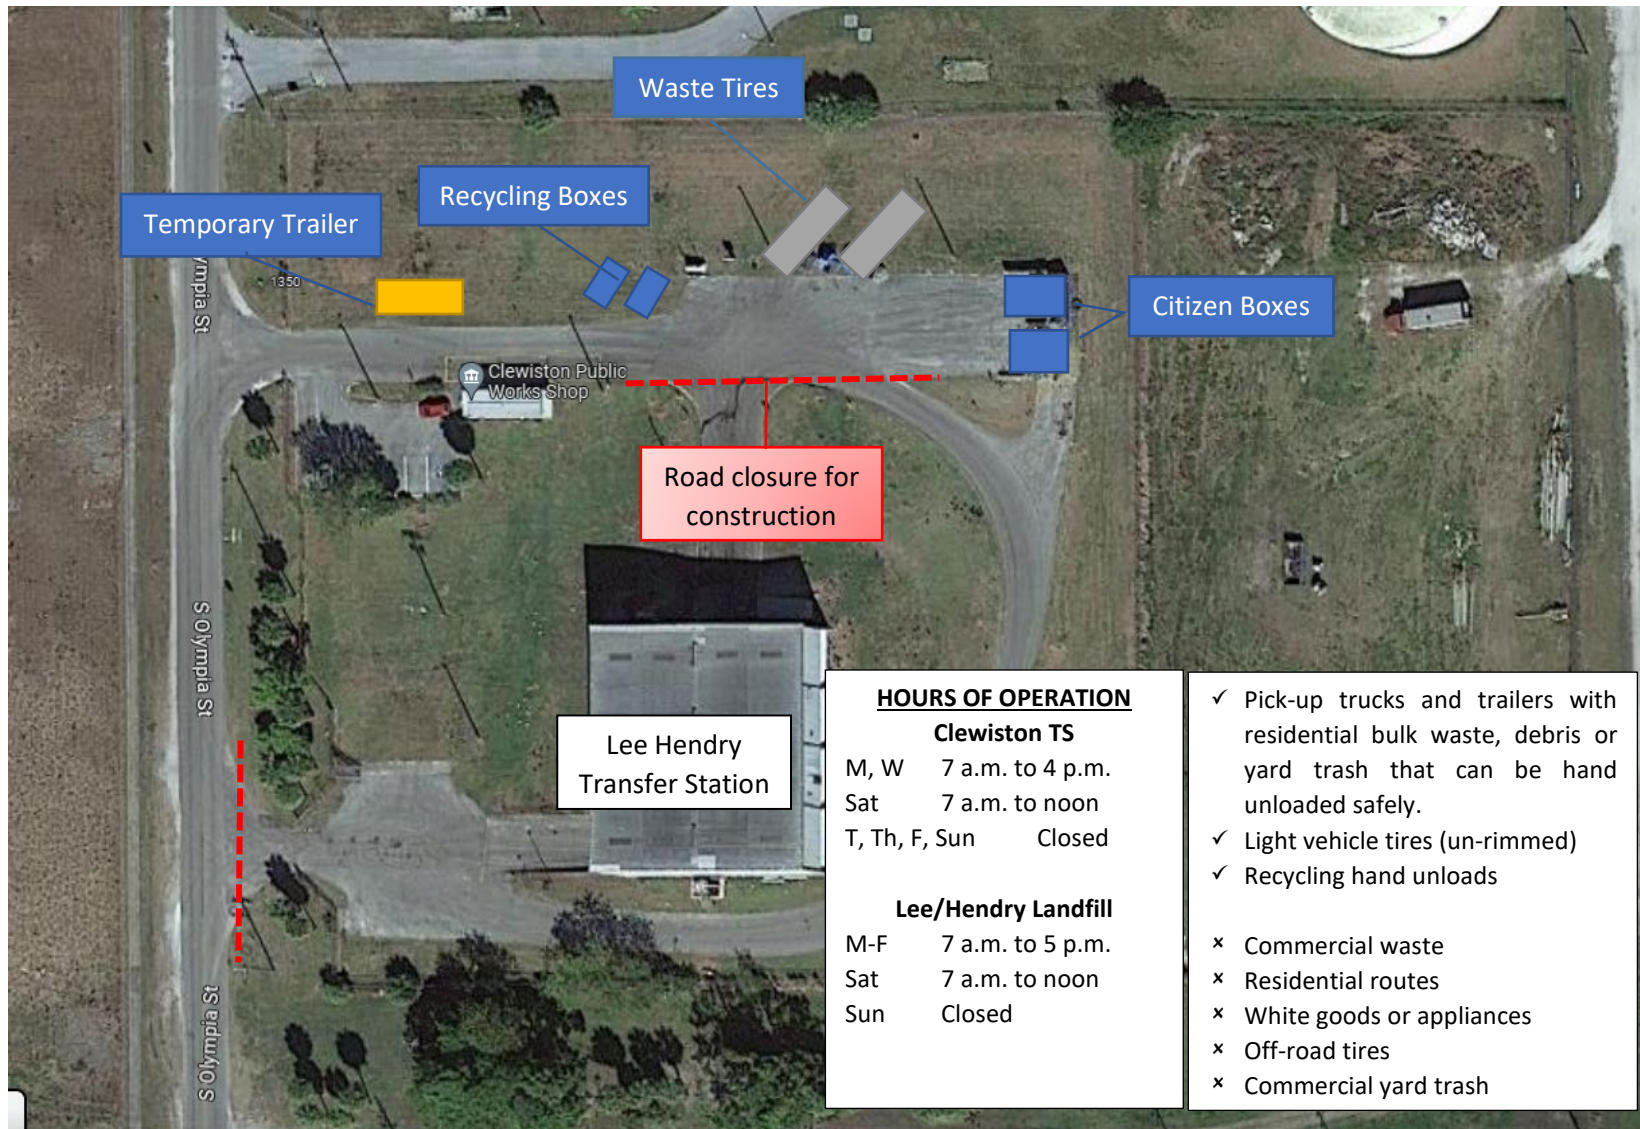

- Pick-up trucks and trailers with residential bulk waste, debris and yard trash that can be hand unloaded safely.
- Light vehicle tires (un-rimmed)
- Recycling hand unloads

The following materials will **not** be accepted

- Commercial waste
- Residential routes
- White goods or appliances
- Off-road tires
- Commercial yard trash

In addition, the Lee/Hendry Landfill located at 5500 Church Road, Felda, FL 33930, will have extended hours of operations during the shutdown period.

Adjusted hours of operation at the Landfill will be as follows:

- Monday to Friday 7 a.m. to 5 p.m.
- Saturday 7 a.m. to Noon
- Closed on Sunday

Clewiston Transfer Station