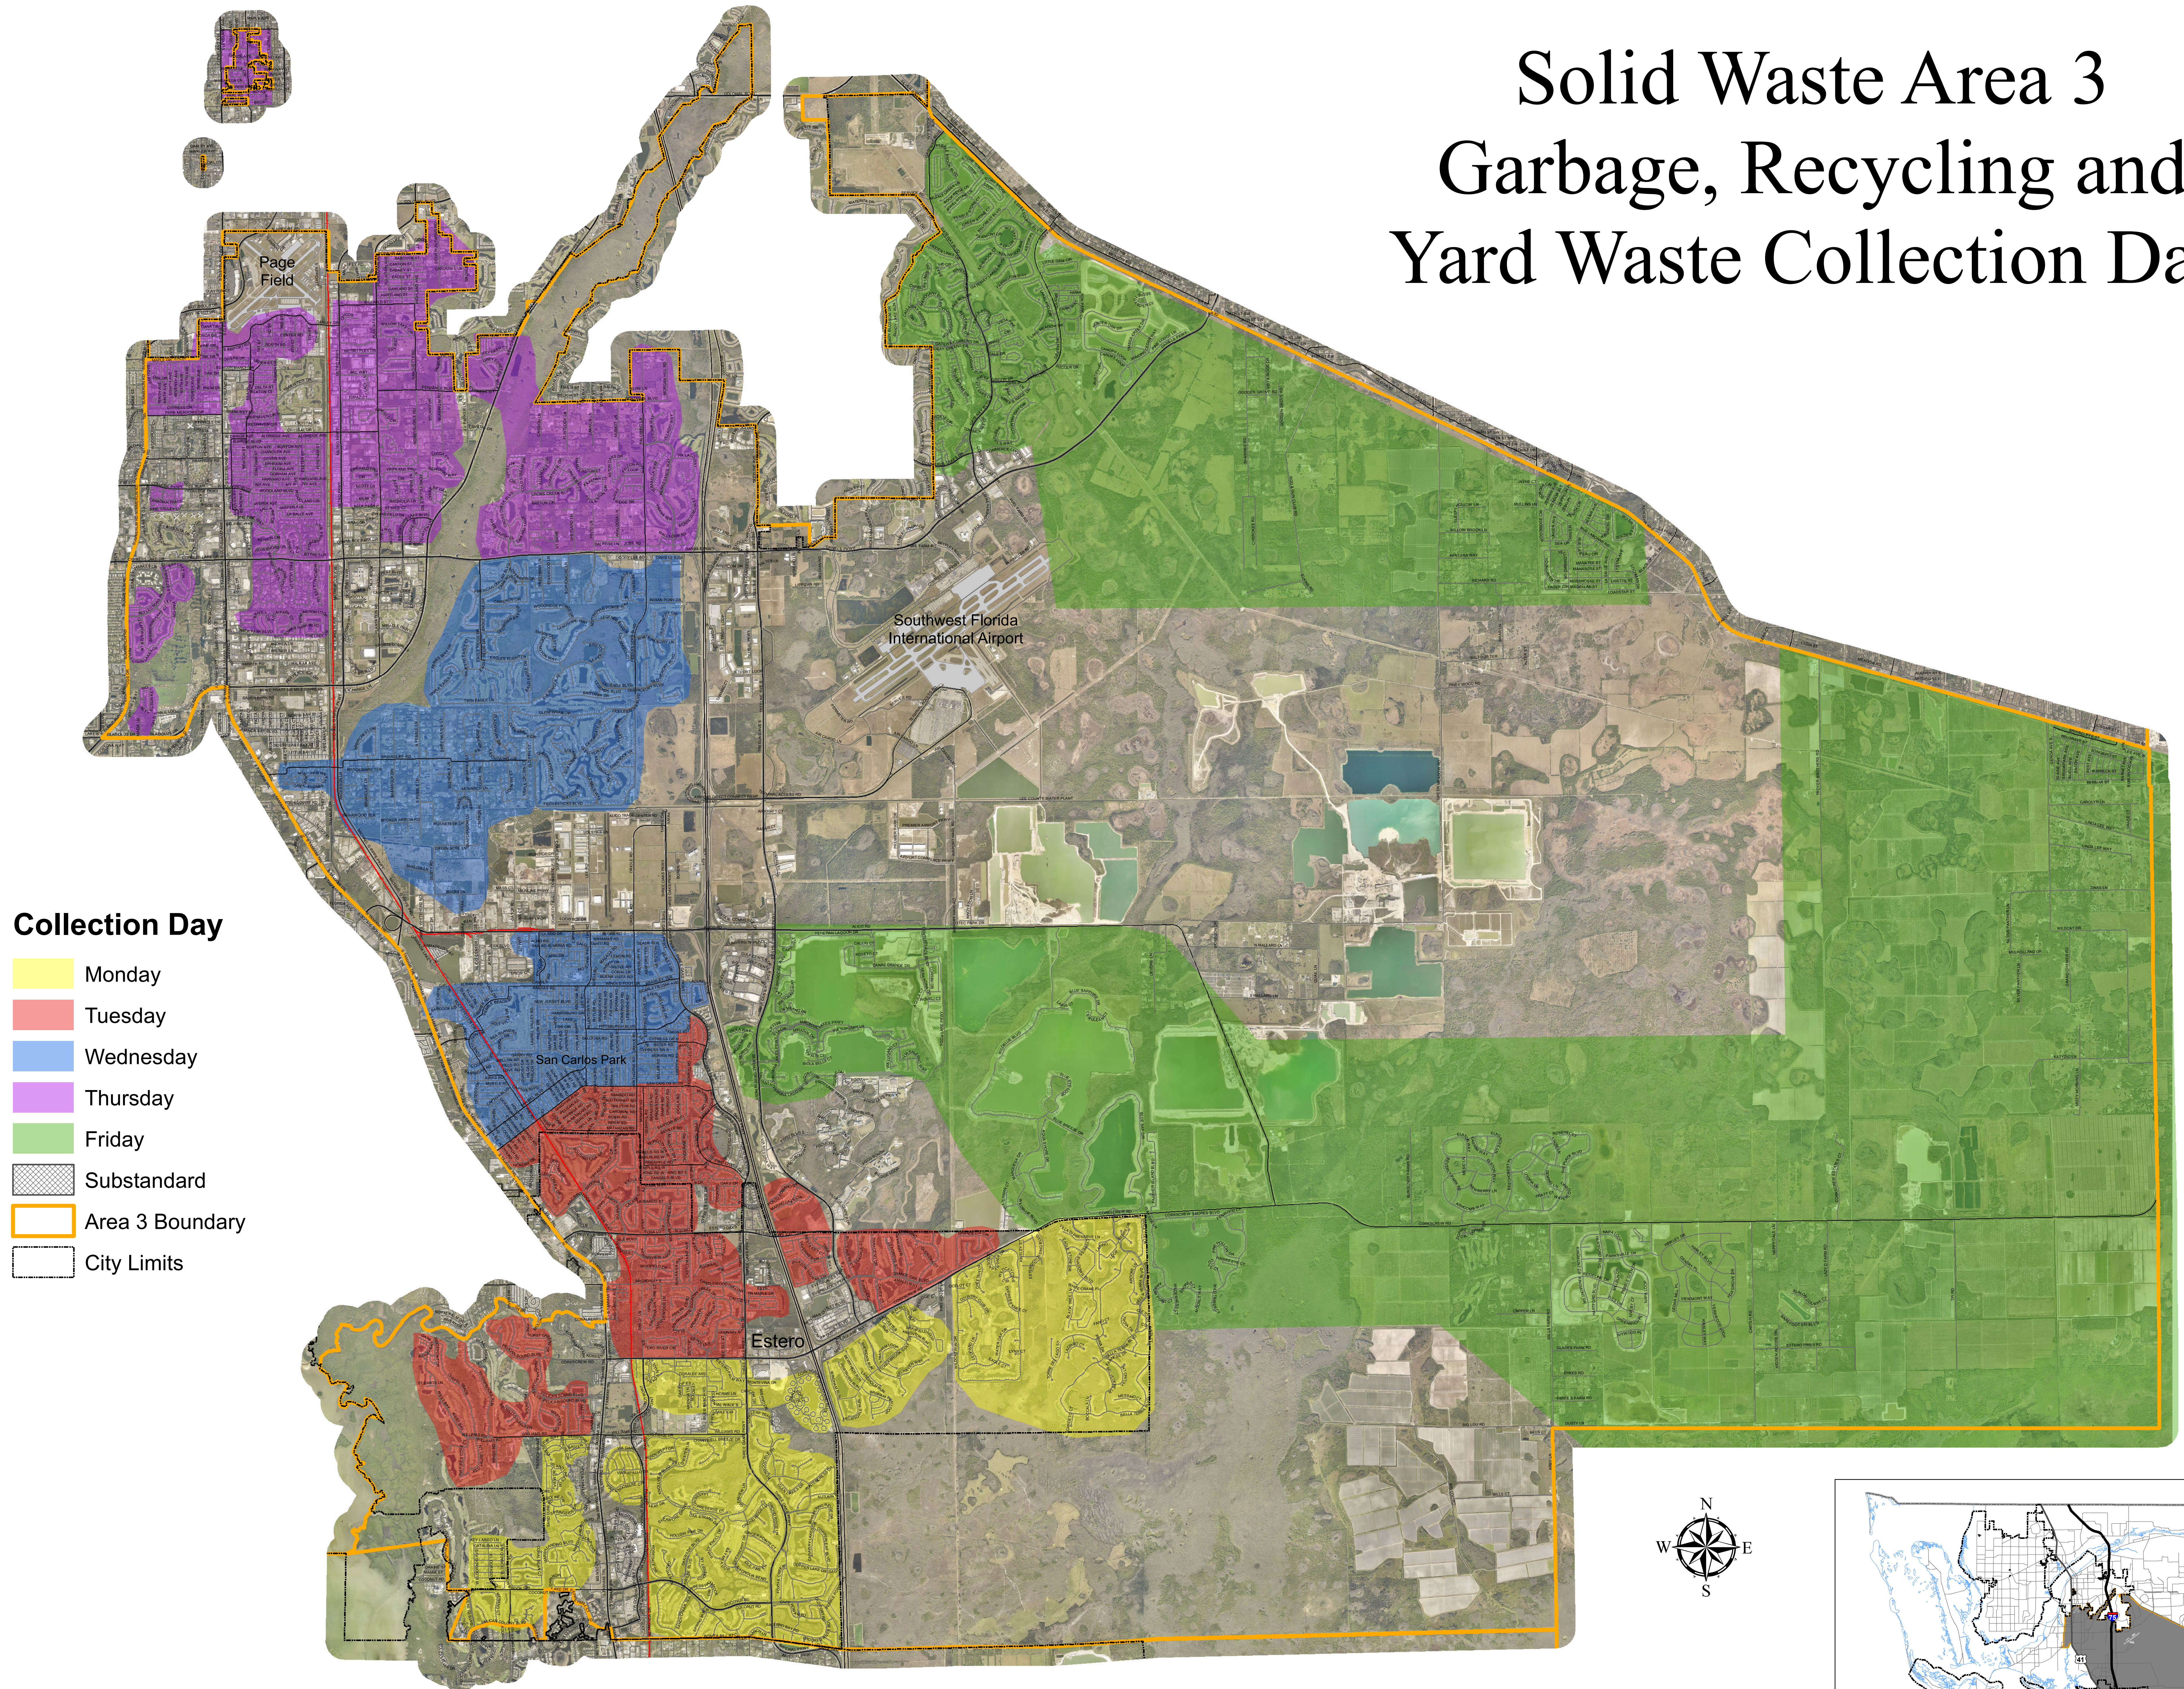

Solid Waste Area 3 Garbage, Recycling and Yard Waste Collection Day

Collection Day

- Monday
- Tuesday
- Wednesday
- Thursday
- Friday
- Substandard
- Area 3 Boundary
- City Limits