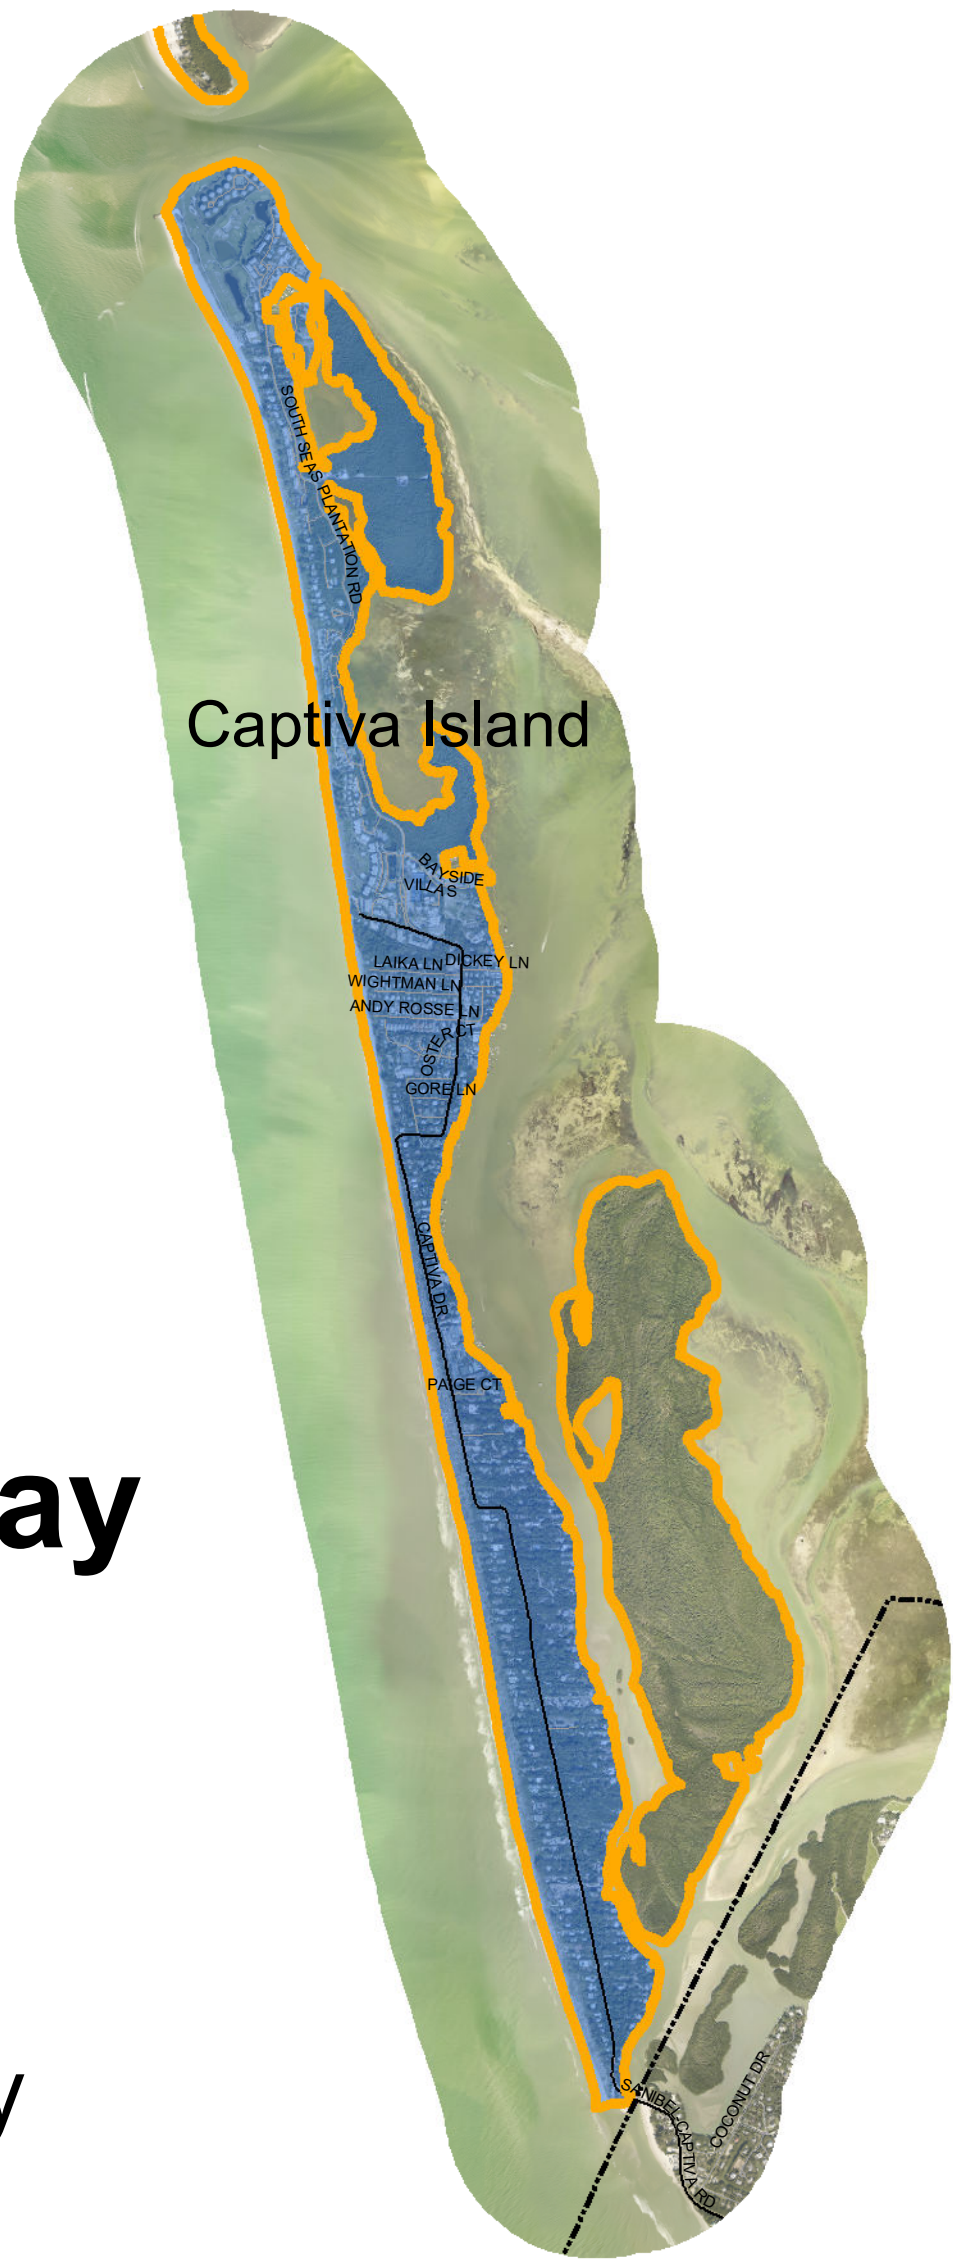

Solid Waste Area 2

Garbage, Recycling and Yard Waste Collection Day

Collection Day

- Monday
- Tuesday
- Wednesday
- Thursday
- Friday
- Substandard
- Area 2 Boundary
- City Limits