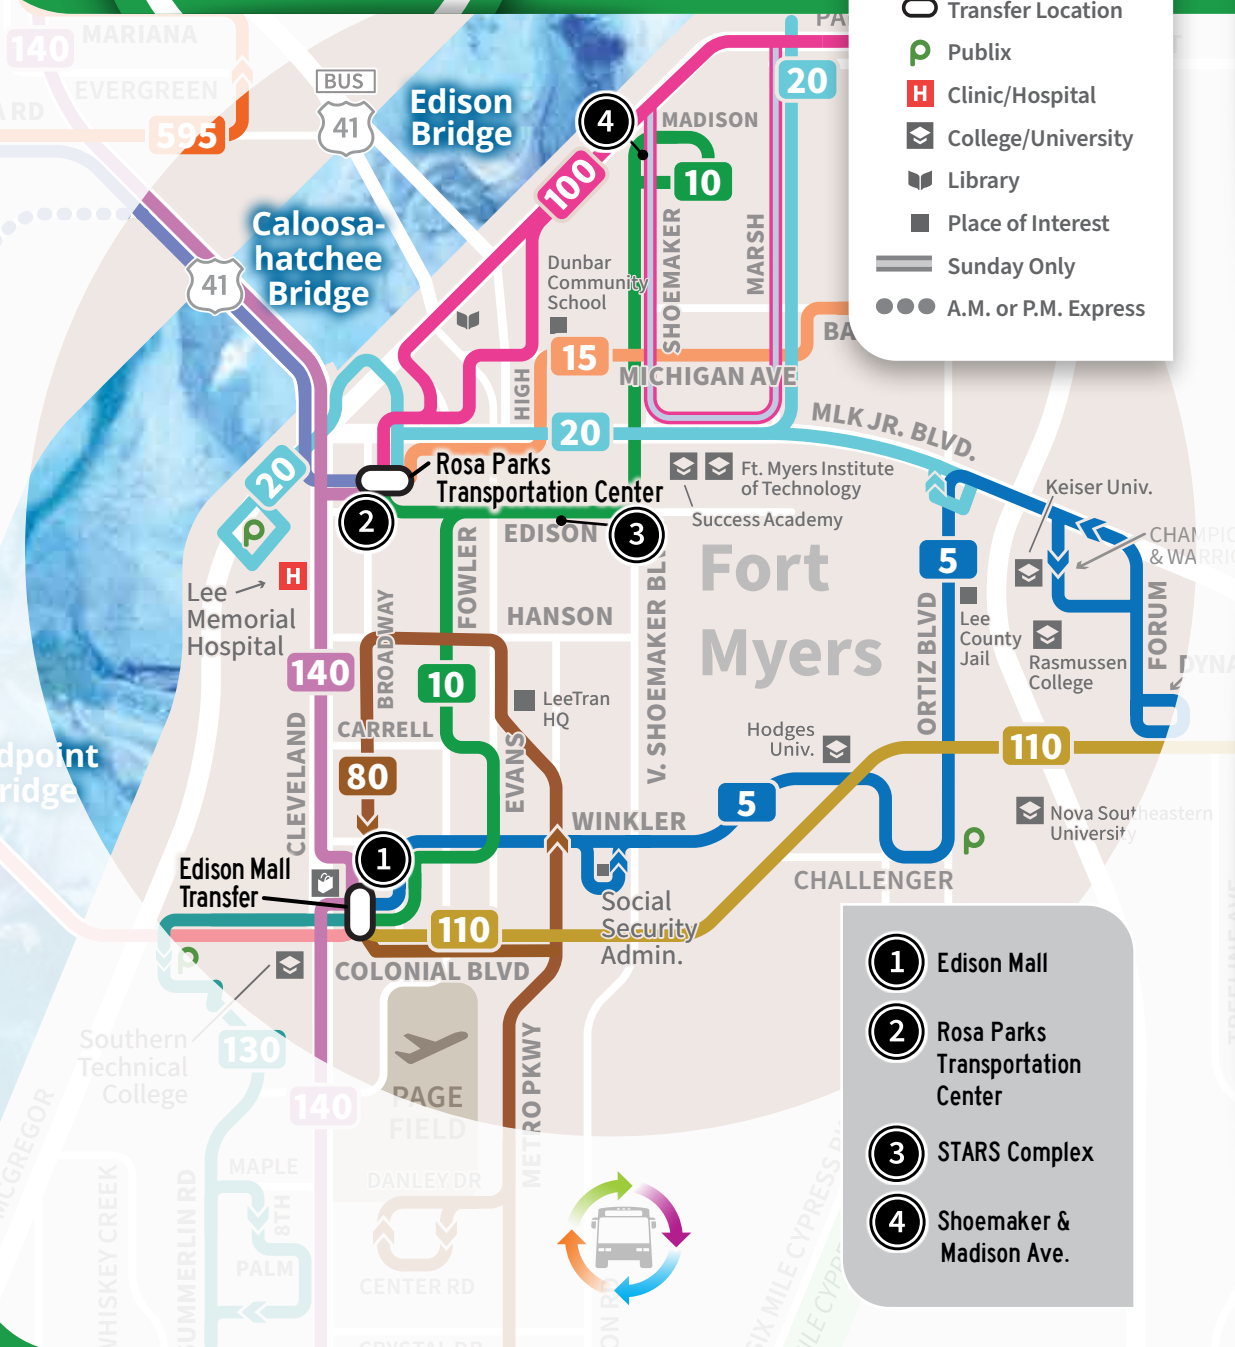

Route

Rutas / Wout yo

10

Legend

Legenda / Lejang

- Transfer Location
- Publix
- Clinic/Hospital
- College/University
- Library
- Place of Interest
- Sunday Only
- A.M. or P.M. Express

- 1 Edison Mall
- 2 Rosa Parks Transportation Center
- 3 STARS Complex
- 4 Shoemaker & Madison Ave.

4 WAYS TO PAY

4 MANERAS DE PAGAR / 4 FASON POU PEYE

The **Tropicard** is a durable card that can be purchased at LeeTran Headquarters, Rosa Parks Transportation Center or any LeeTran Ticket Vending Machine. Manage your Tropicard account at MyTropicard.com

La **Tropicard** es una tarjeta duradera que se puede comprar en la sede de LeeTran, el centro de transporte Rosa Parks o en cualquier maquina expendedora de boletos de LeeTran. Administre su cuenta de Tropicard en MyTropicard.com

Route

Rutas / Wout yo

10

Edison Mall • Dunbar

Monday - Saturday

Lunes - Sábado

Serving the following areas

Sirviendo las areas siguientes