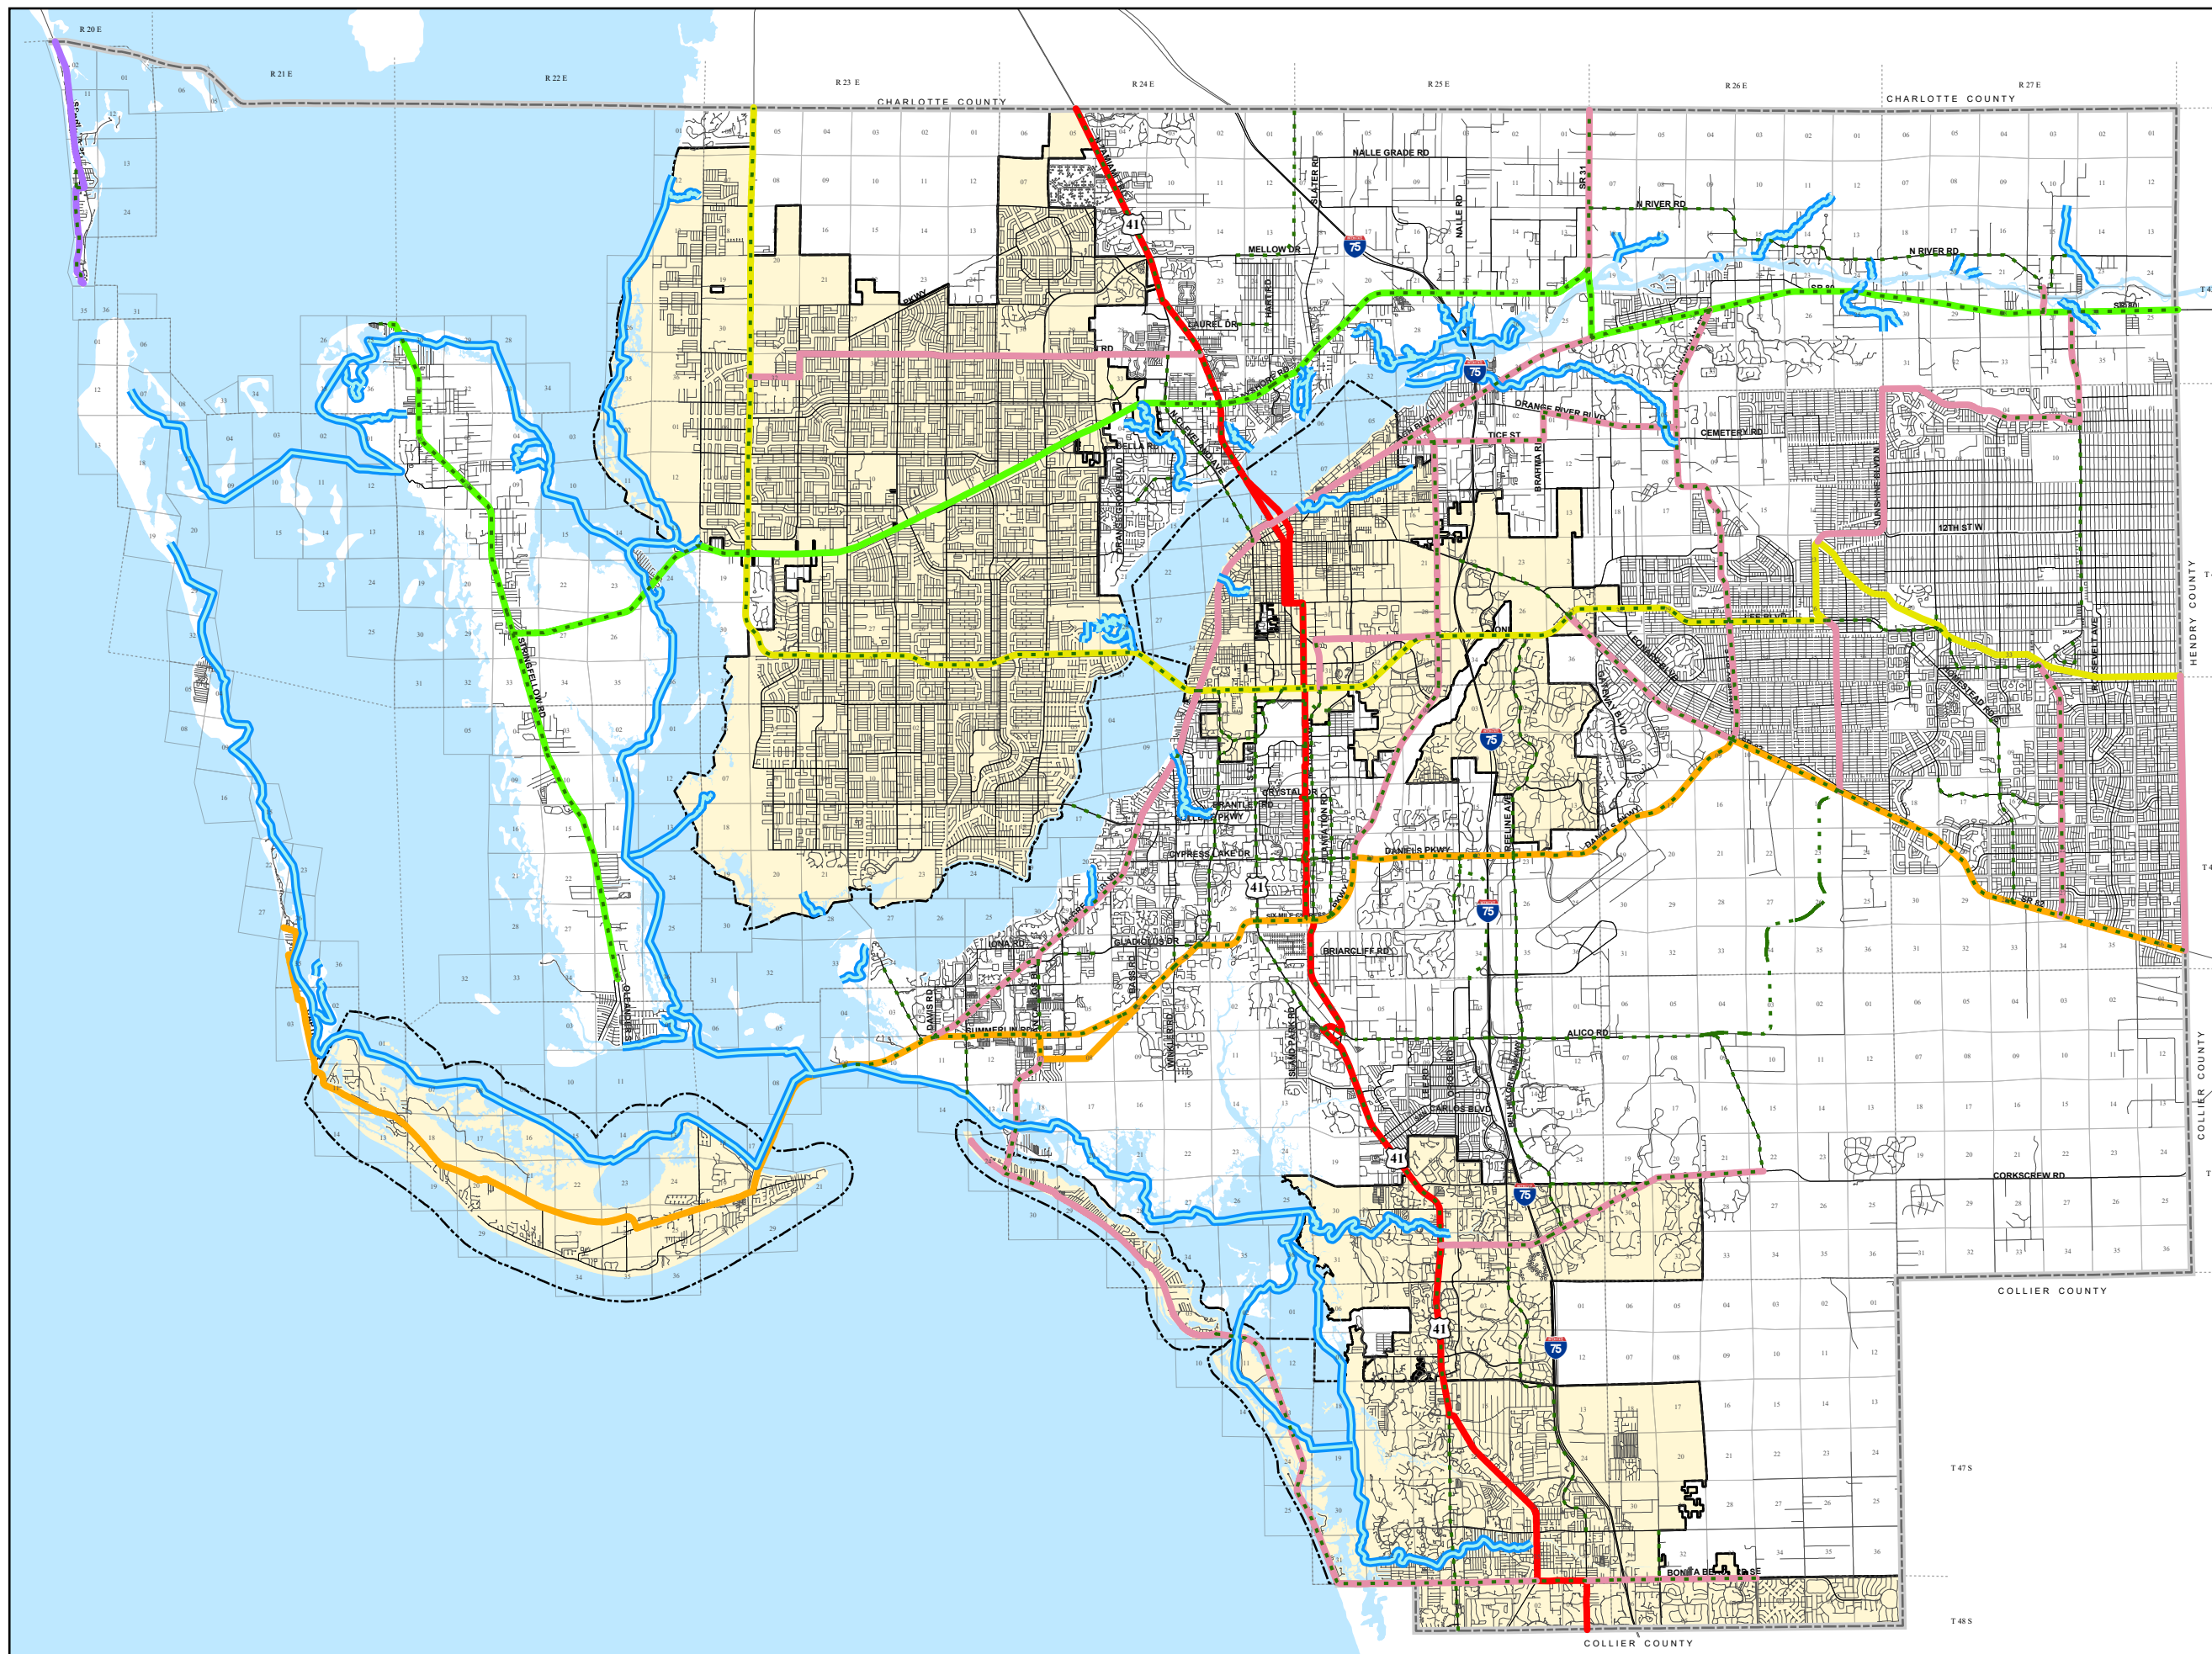

# LEE COUNTY GREENWAYS MASTER PLAN

- - - Shared Use Path
- Great Calusa Blueway
- Boca Grande Trail
- Charlotte-Lee-Collier Trail
- Captiva-Hendry-Collier Trail
- Charlotte-Lee-Hendry Trail
- Pine Island-Hendry Trail
- Connector Trails
- City Limits

Ord. No. 07-09, 10-18, 17-13

Map Generated: November 2021  
City limits current to date of map generation

**Lee Plan Map 4-E**