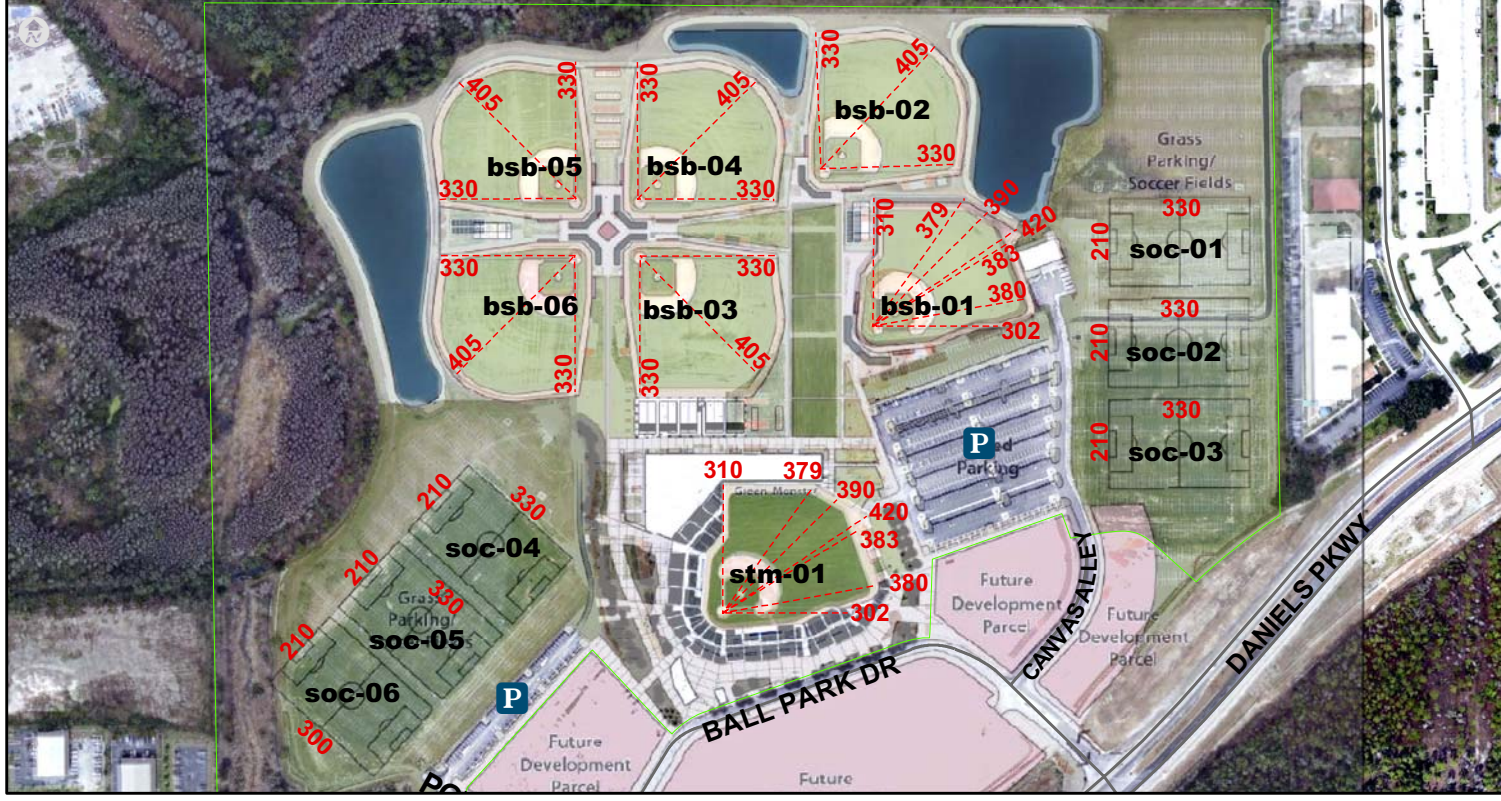

Created by: dcalvert 05.2012

Restrooms	Yes
Concession Stands	Yes
Misc Comments:	JetBlue Park is the new Spring Training ballpark and Player Development Complex for the Boston Red Sox in Lee County, Florida opened in February of 2012 for the Spring Training season. Parking 11,000, 250 paved spaces, 117 ADA spaces.

DESCRIPTION	FACILITIES	Lights	Seating	Basepath	Mound	Infield	Outfield fence	Dugouts	Scoreboard
Stadium	stm-01	YES	11,000	90 ft	60 ft	Grass	Green Monster	Covered	YES
Large Baseball Field	bsb-01	NO	120	90 ft	60 ft	Grass	8' Chainlink	Covered	NO
Large Baseball Field	bsb-02	NO	120	90 ft	60 ft	Grass	8' Chainlink	Covered	NO
Large Baseball Field	bsb-03	NO	120	90 ft	60 ft	Grass	8' Chainlink	Covered	NO
Large Baseball Field	bsb-04	NO	120	90 ft	60 ft	Grass	8' Chainlink	Covered	NO
Large Baseball Field	bsb-05	NO	120	90 ft	60 ft	Grass	8' Chainlink	Covered	NO
Large Baseball Field	bsb-06	NO	120	90 ft	60 ft	Grass	8' Chainlink	Covered	NO
Battling Cages: (10 Indoor, 4 Outdoor)			Bull-Pens: (2 per field plus 14 independent)						
Adult Soccer	soc-01	YES	120	330' x 210' Field		Grass	N/A		NO
Adult Soccer	soc-02	YES	120	330' x 210' Field		Grass	N/A		NO
Adult Soccer	soc-03	YES	120	330' x 210' Field		Grass	N/A		NO
Adult Soccer	soc-04	YES	120	330' x 210' Field		Grass	N/A		NO
Adult Soccer	soc-05	YES	120	330' x 210' Field		Grass	N/A		NO
Adult Soccer	soc-06	YES	120	330' x 210' Field		Grass	N/A		NO