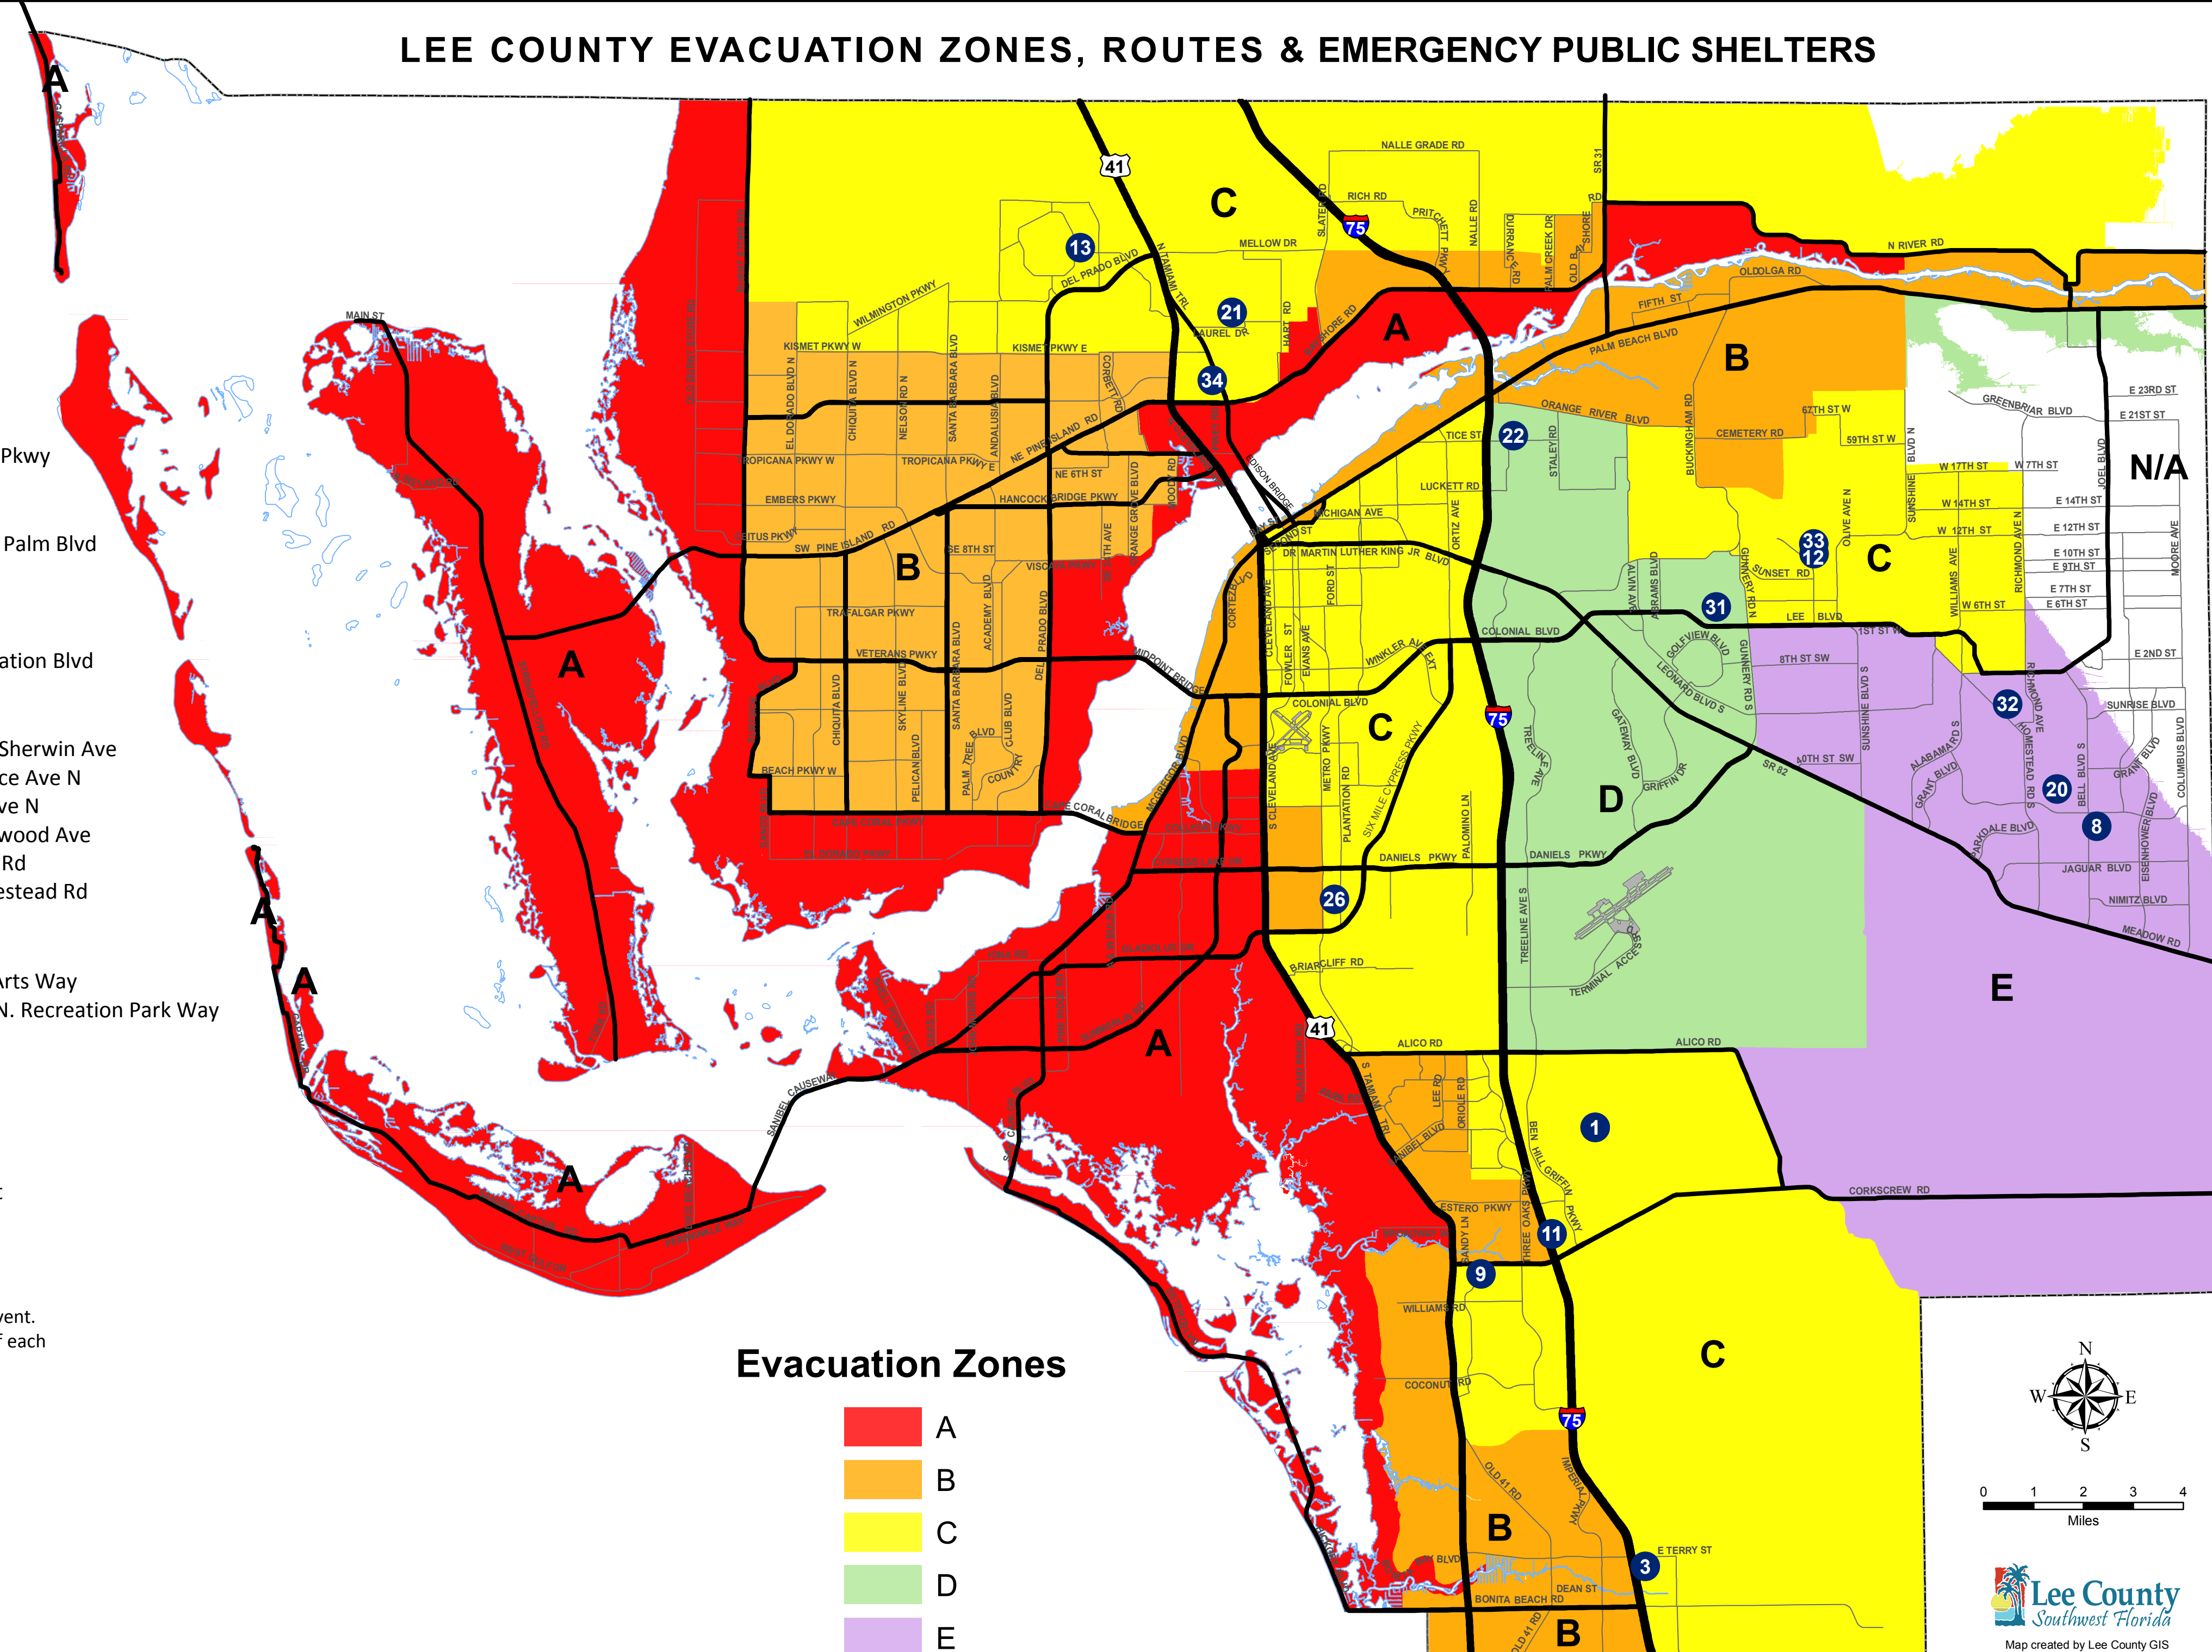

Estero

- 9. Estero Recreation Center – 9200 Corkscrew Palm Blvd
- 11. Germain Arena – 11000 Everblades Pkwy

Fort Myers

- 26. South Fort Myers High School – 14020 Plantation Blvd

Lehigh Acres

- 8. East Lee County High School – 715 Thomas-Sherwin Ave
- 12. Harns Marsh Elementary School – 1800 Unice Ave N
- 33. Harns Marsh Middle School – 1820 Unice Ave N
- 20. Mirror Lakes Elementary School – 525 Charwood Ave
- 31. Varsity Lakes Middle School – 901 Gunnery Rd
- 32. Veterans Park Recreation Center – 49 Homestead Rd

****Be Advised:** NOT all shelters will be open for every event. The opening of shelters is dependent upon the nature of each specific event.

This map should not be used to determine flood zones. See pages 9 and 10 for flood zone information.

— Primary Evacuation Route

Source: Southwest Florida Regional Planning Council and Lee County Emergency Management

Evacuation Zones

- A
- B
- C
- D
- E