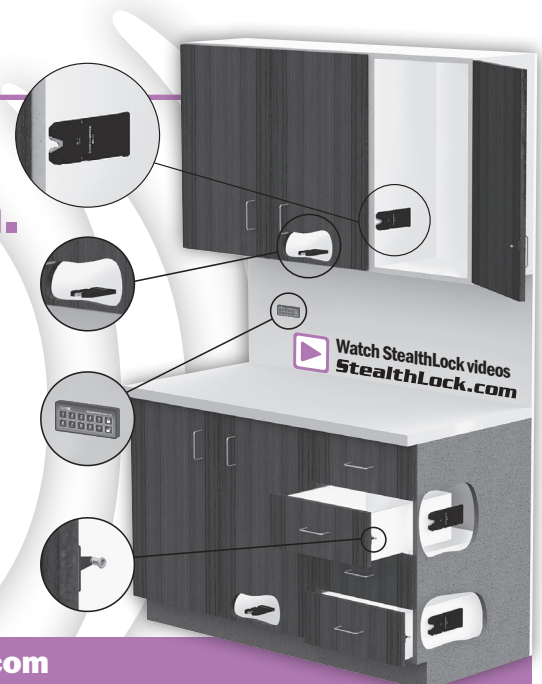

StealthLock)))

The StealthLock® is a keyless, invisible cabinet locking system.

Perfect for wood applications in Education, Healthcare, Office and other areas

- ➔ Radio frequency technology permits the transmitter pad to be stored anywhere - leaving no trace of visible hardware or signs of being secured
- ➔ Allows multiple wood cabinet doors or drawers to be locked from a single transmitter pad within a 15 ft. range
- ➔ Easy to install - takes fewer than 10 minutes