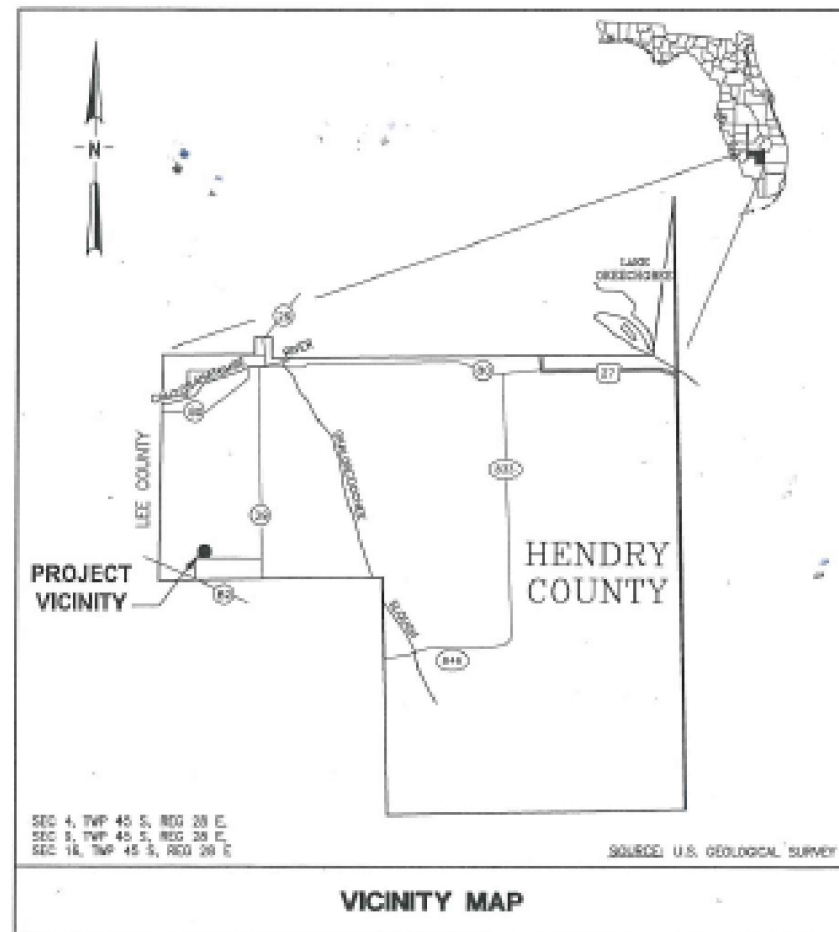

# RETROFITTING LEE / HENDRY LANDFILL DIESEL FUEL SYSTEM

**HENDRY COUNTY, FLORIDA  
FOR**

**LEE COUNTY**  
SOUTHWEST FLORIDA

## **LEE COUNTY SOLID WASTE DIVISION**

SITE ADDRESS: 5500 CHURCH ROAD, FELDA, FLORIDA 33930  
MAILING ADDRESS: 10500 BUCKINGHAM ROAD, FORT MYERS, FLORIDA 33905

January 31, 2018

Cover Sheet

REVISIONS				
NO.	BY	DATE	REVISIONS	REMARKS

DES MSA  
 DWN MSA  
 CKD MSA

LEE COUNTY  
 DEPARTMENT OF SOLID WASTE  
 FORT MYERS, FLORIDA  
 Retrofitting Lee / Hendry Landfill  
 Diesel Fuel System

**Fuel Island Site Plan**  
 No Scale

DATE Jan 31, 2018  
 SHEET 1 of 4  
 CAD REF. NO. Jan 31, 2018

**Fuel Island Top of Tank**  
 No Scale

DATE Jan 31, 2018  
 SHEET 4 of 4  
 CAD REF. NO. Jan 31, 2018