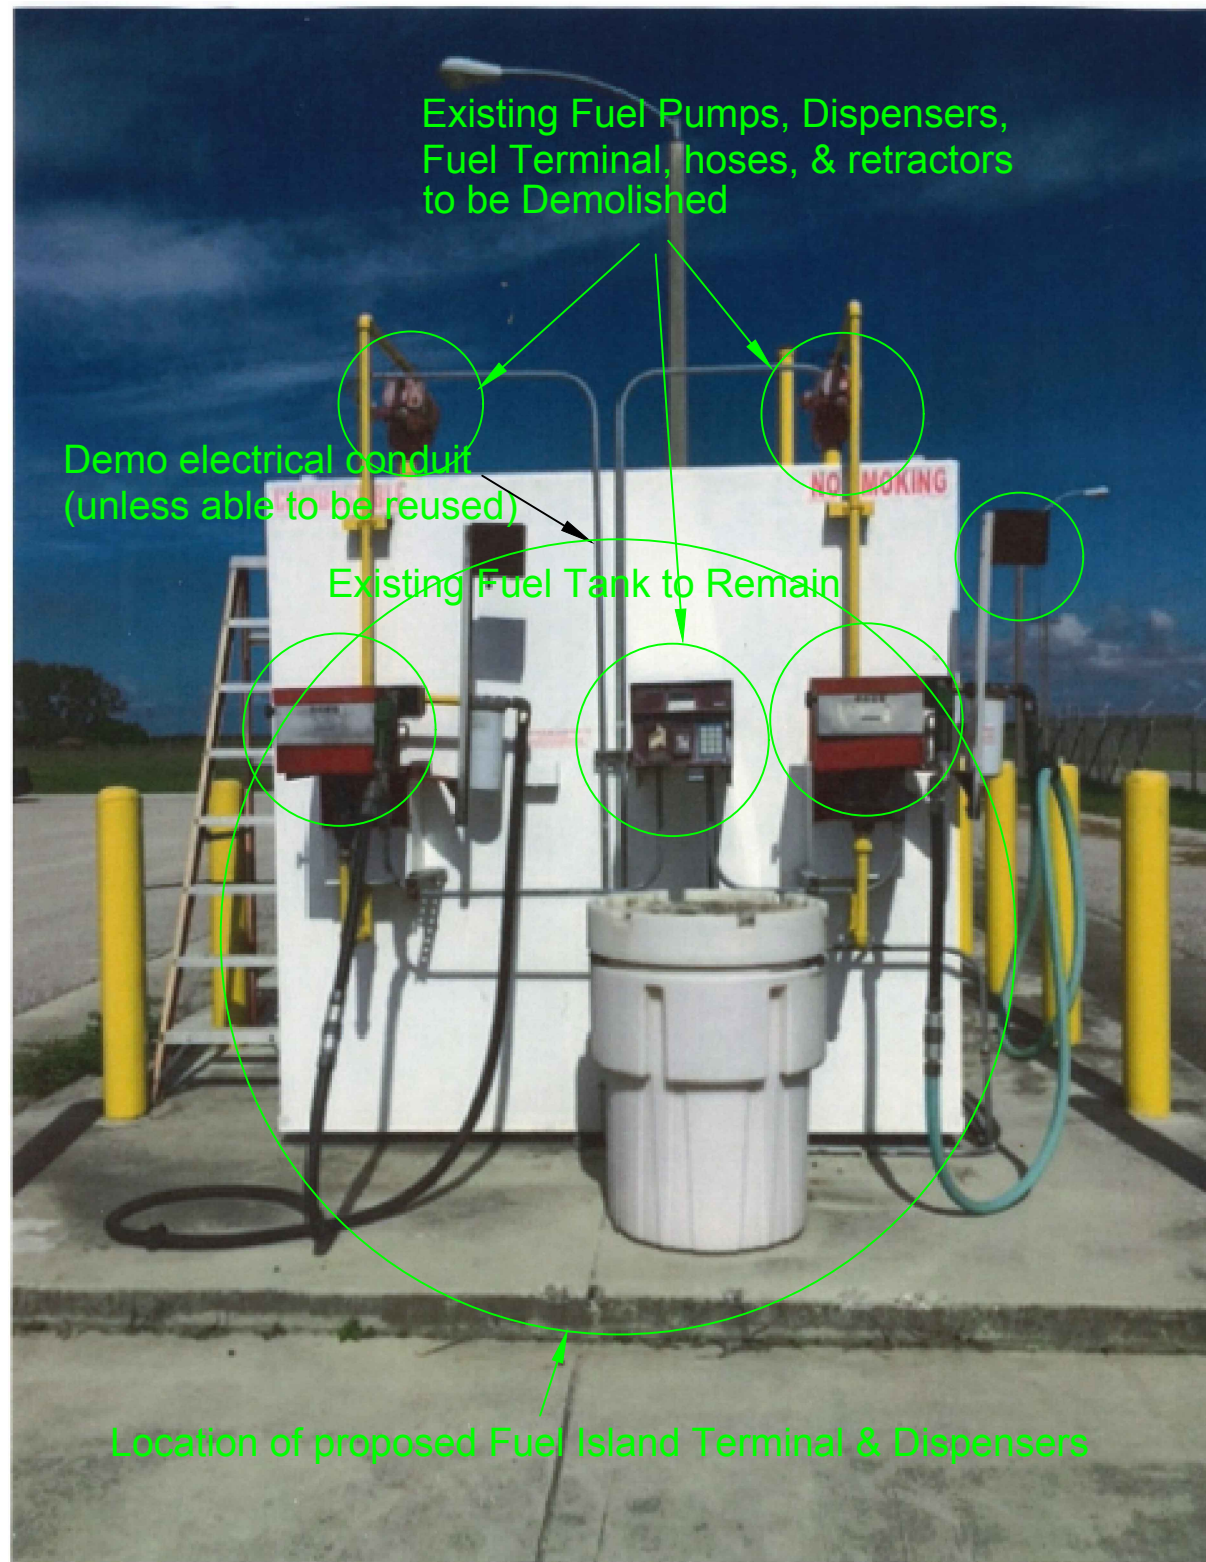

REVISIONS				
NO.	BY	DATE	REVISIONS	REMARKS

DES MSA
DWN MSA
CKD MSA

LEE COUNTY
DEPARTMENT OF SOLID WASTE MANAGEMENT
FORT MYERS, FLORIDA
Retrofitting Lee / Hendry Landfill
Diesel Fuel System

Fuel Island East Elevation

No Scale

DATE Jan 31, 2018
SHEET 2 of 4
CAD REF. NO. Jan 31, 2018