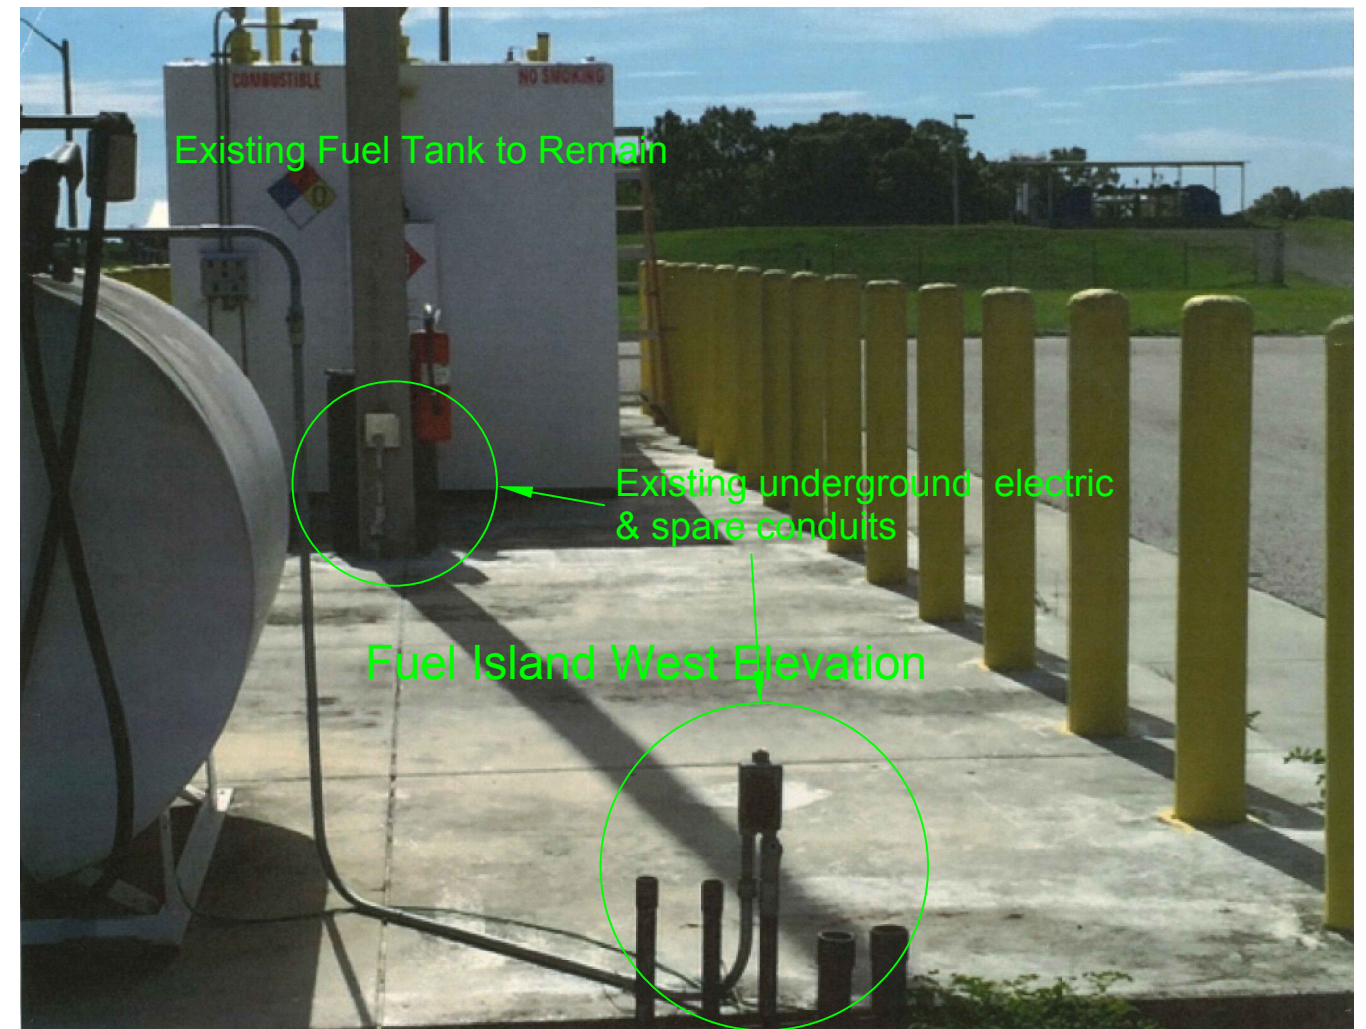

REVISIONS			
NO.	BY	DATE	REMARKS

DES	MSA
DWN	MSA
OKD	MSA

LEE COUNTY
DEPARTMENT OF SOLID WASTE MANAGEMENT
FORT MYERS, FLORIDA
Retrofitting Lee / Hendry Landfill
Diesel Fuel System

Fuel Island South/West Elevations
No Scale

DATE Jan 31, 2018
SHEET 3 of 4
CAD REF. NO. Jan 31, 2018