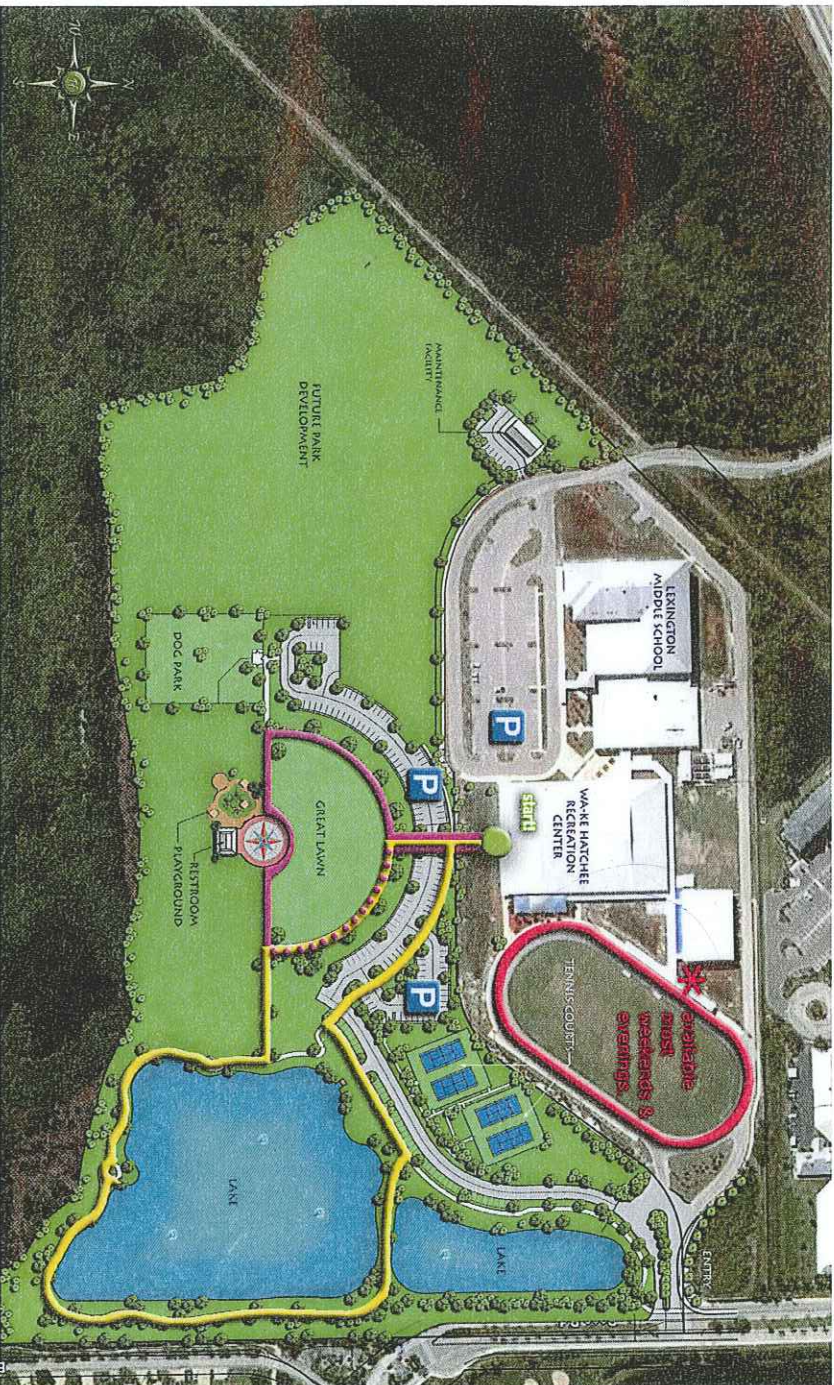

start!

Start! Walking Path

Wa-Ke Hatchee Community Park

Phone: 239.432.2154
16760 Bass Road
Fort Myers FL 33908

* Red Trail/Track is available most weekends and evenings.

Red Trail = Track Loop 1/4 mile

Purple Trail = Loop 1/4 mile

Yellow Trail = Loop 1/2 mile