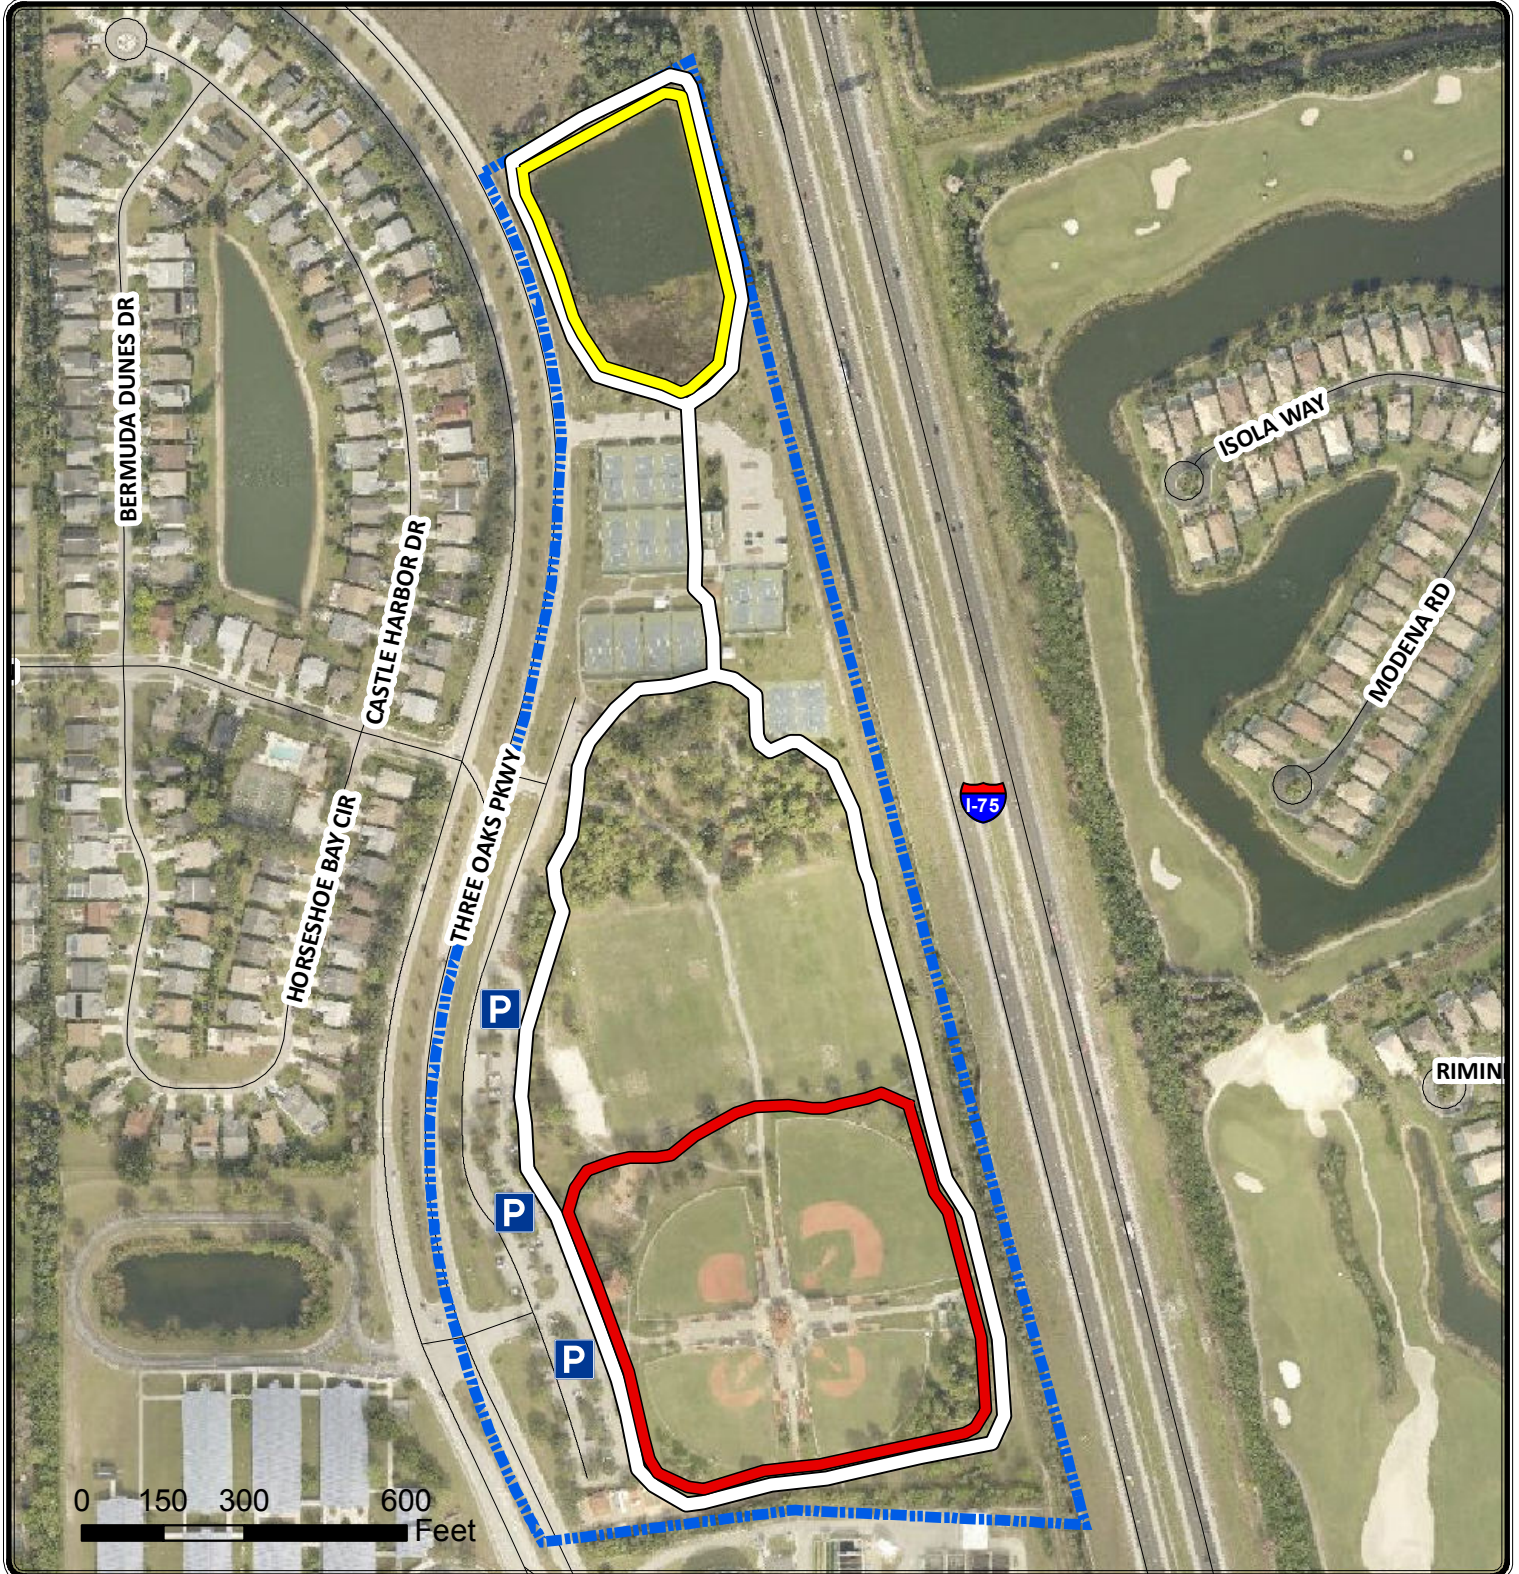

Three Oaks Community Park 18251 Three Oaks Parkway

LEE COUNTY PARKS & RECREATION
WWW.LEEPARKS.ORG

-  Yellow Trail = 0.30 mile
-  Red Trail = 0.50 mile
-  White Trail = 1.25 mile