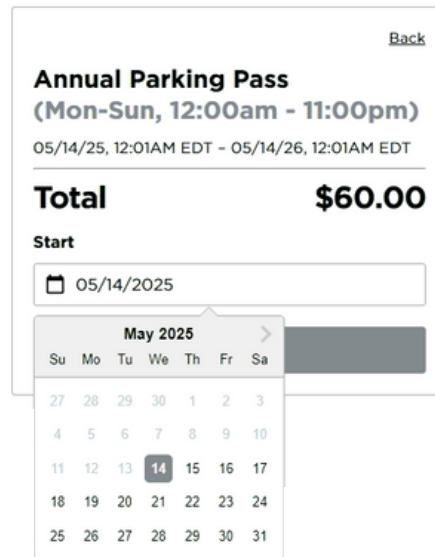

OR

- Once you have searched the P-Code for your location* of choice, click the "Sign Up for a Subscription" button.

Sign Up for a Subscription

STEP 3

View Rate & Select a Date

- Click the "View Rate" button that pops up.

- Select a starting date.
 - Annual passes are valid for 12 months. (i.e. 5/14/2025-5/14/2026).

- Click the "Park Here" button.

PARK HERE

STEP 4

Payment Details

- Fill out your contact information, vehicle information, and payment details, then click "Pay \$60.00".