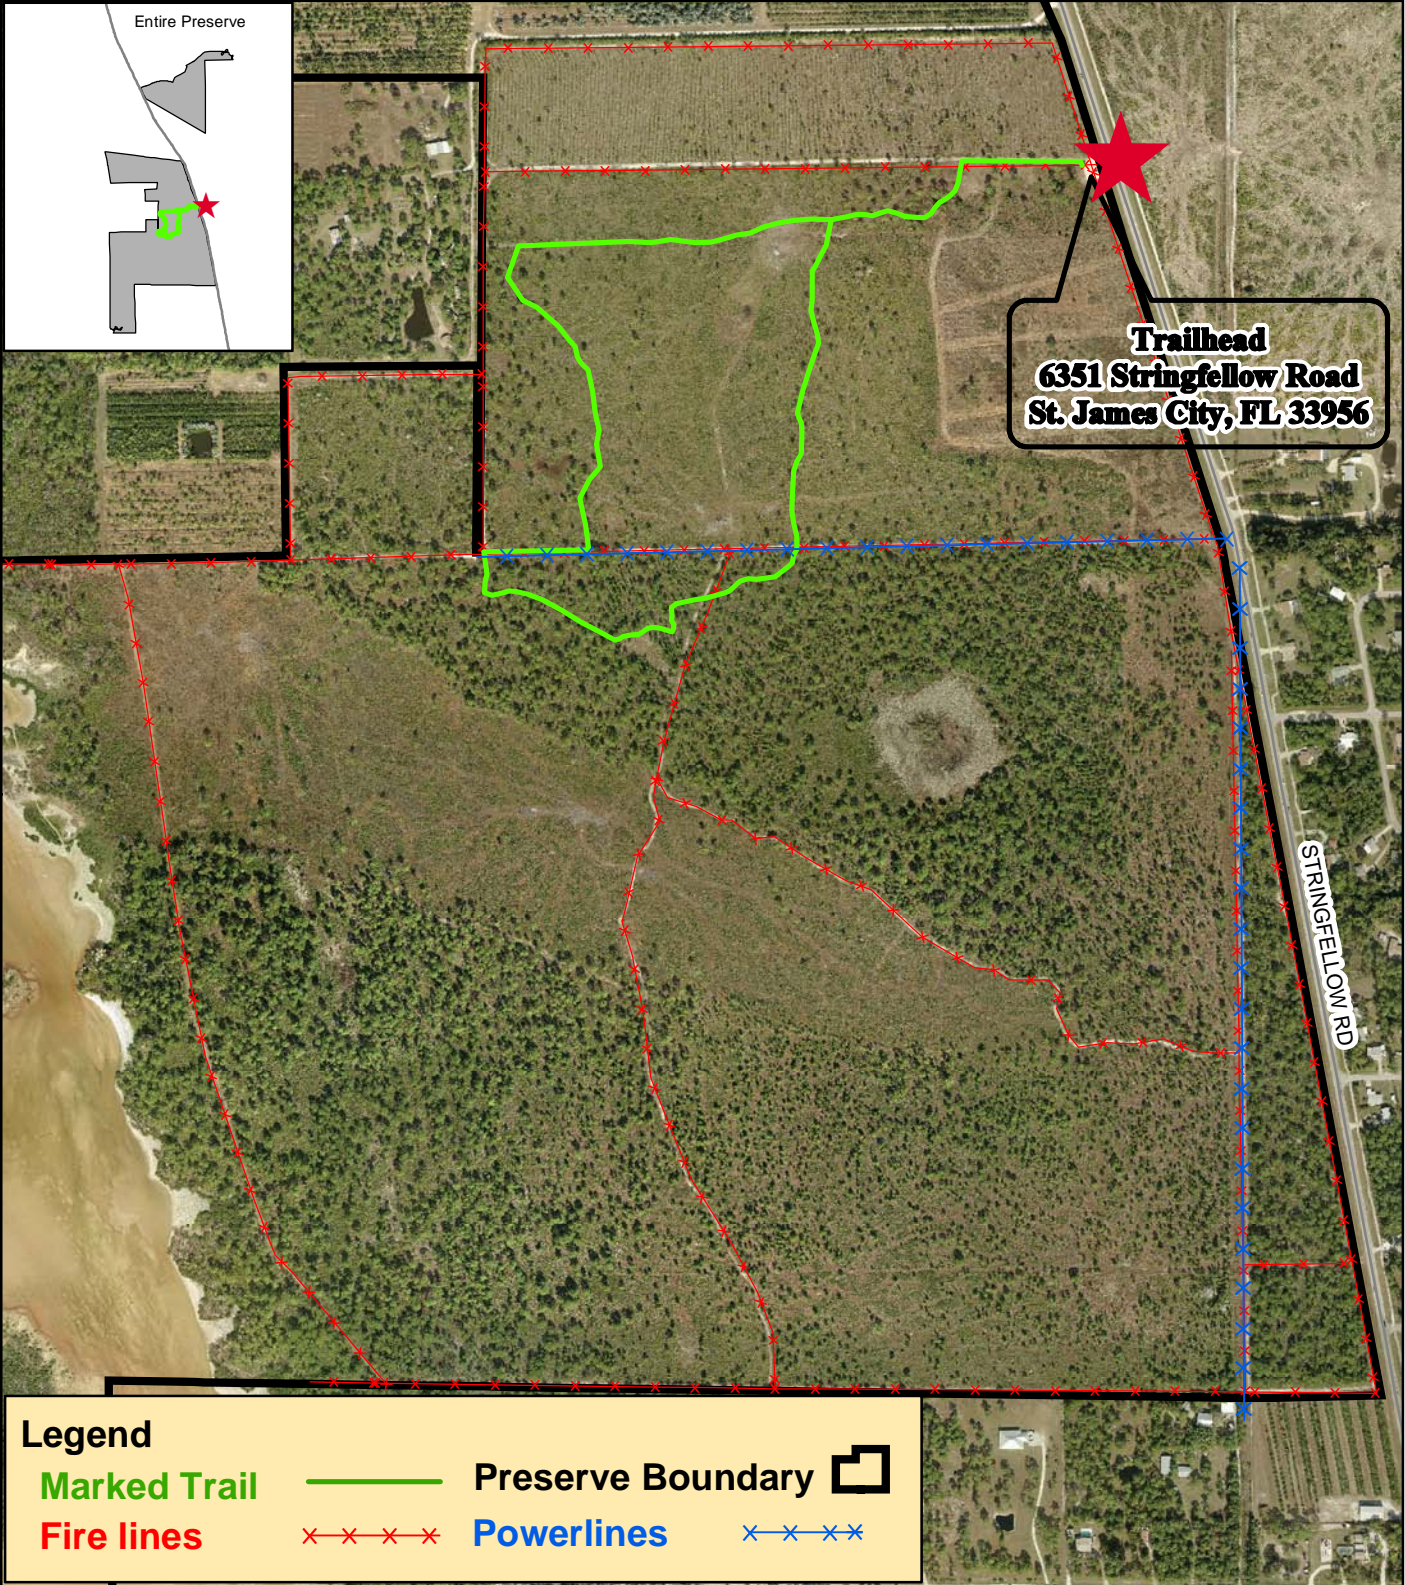

# Trail Map

## Pine Island Flatwoods Preserve

**Trailhead**  
**6351 Stringfellow Road**  
**St. James City, FL 33956**

The marked hiking trail is 1.12 miles long, using green marker disks in both directions. Unmarked fire lines are over 6 miles long and contain loose, sandy soil. Please watch your step along the rough uneven surface.  
 Take only pictures and leave only footprints.