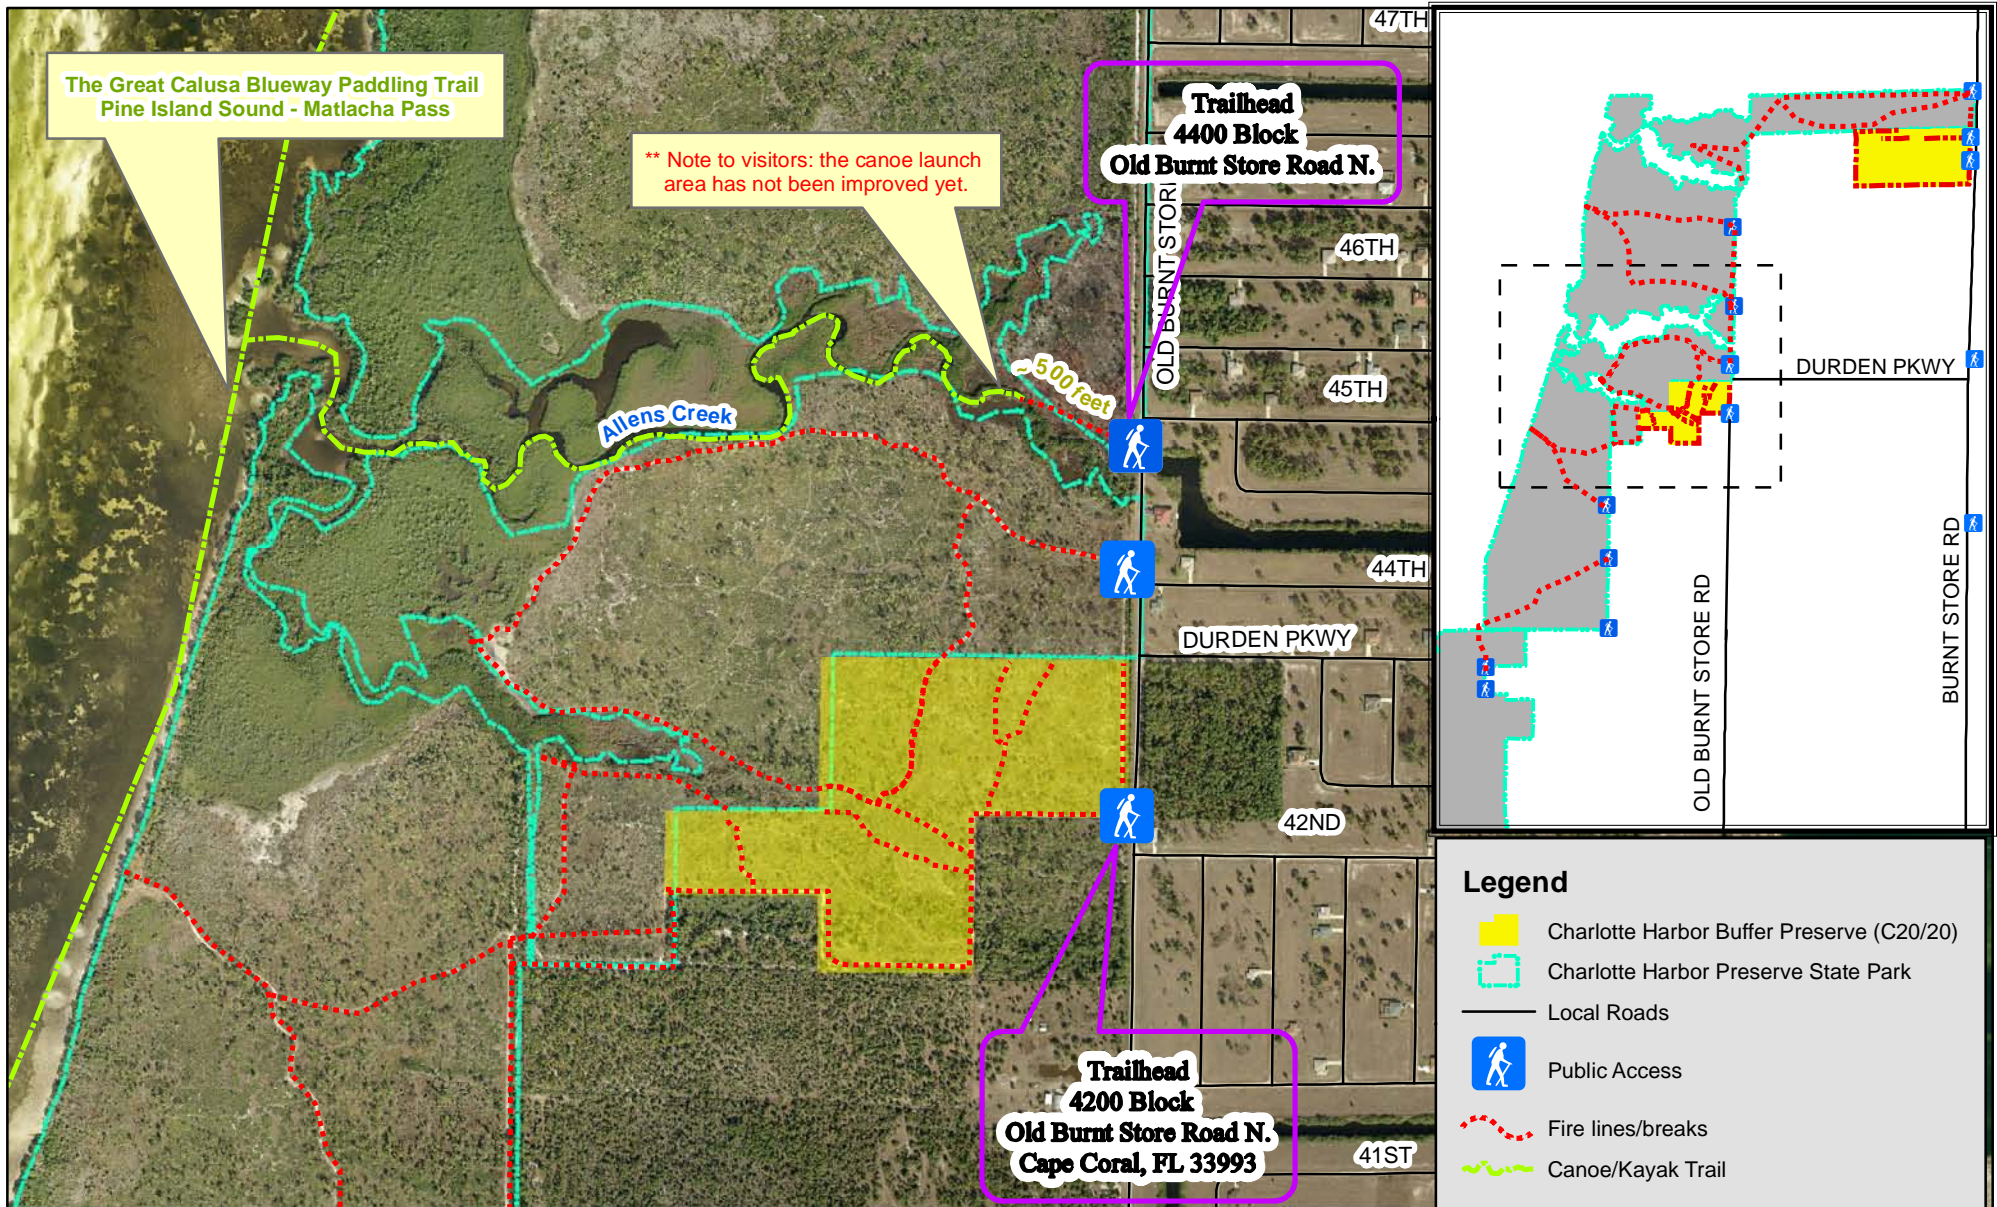

Charlotte Harbor Preserve State Park & Charlotte Harbor Buffer Preserve

Hikers may walk along 10+ miles of existing fire lines. Please stay on the primitive, unmarked fire lines and watch your step along the rough uneven surface. Take only pictures and leave only footprints.

0 650 1,300 2,600 3,900 Feet

This is not a survey. Land Stewardship Staff has prepared this map for informational and planning purposes.