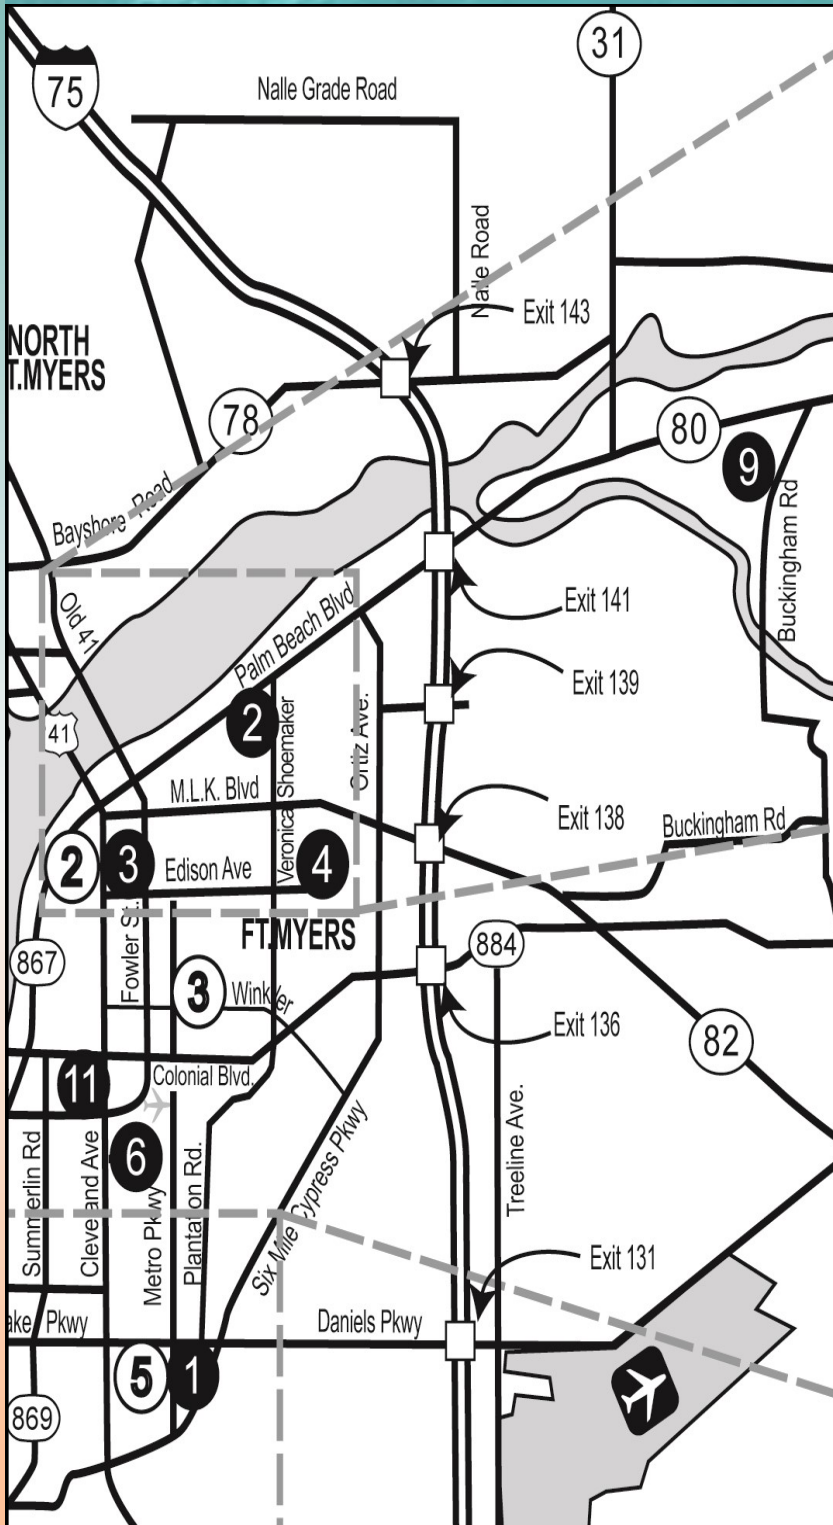

Venues

[Terry Park](#)
3410 Palm Beach Blvd.
Fort Myers, FL

[Lee Co. Player Development Complex](#)
4301 Edison Ave.
Fort Myers, FL

[CenturyLink Sports Complex](#)
14100 Ben C. Pratt/Six Mile Cypress Pkwy.