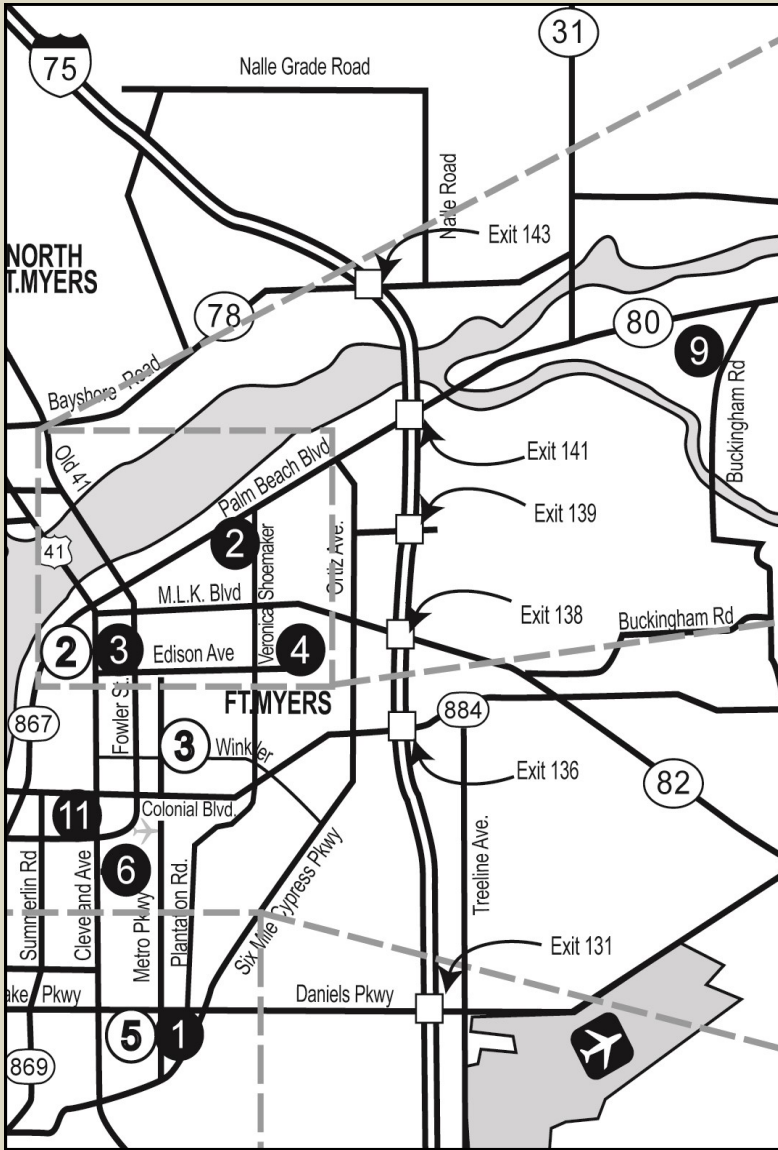

[City of Palms Park](#)
2201 Edison Ave.
Fort Myers, FL

Gene Cusic Collegiate Classic.®

Venues