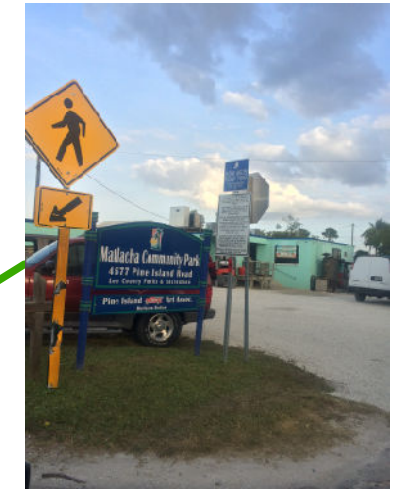

LeeTran Emergency Bus Pickup Locations

Fire Station #3
Bokelia
14861 Stringfellow Rd

Our Lady of the Miraculous Medel
Catholic Church
12175 Stringfellow Rd &
Mackerel Rd

First Baptist Church
Oleander St &
Eighth Ave

Matlacha Community Park
Boat Ramp
4577 Pine Island Rd

Pine Island Shopping Center
9864 Stringfellow Rd

Flamingo Bay
Stringfellow Rd &
Curlew Dr