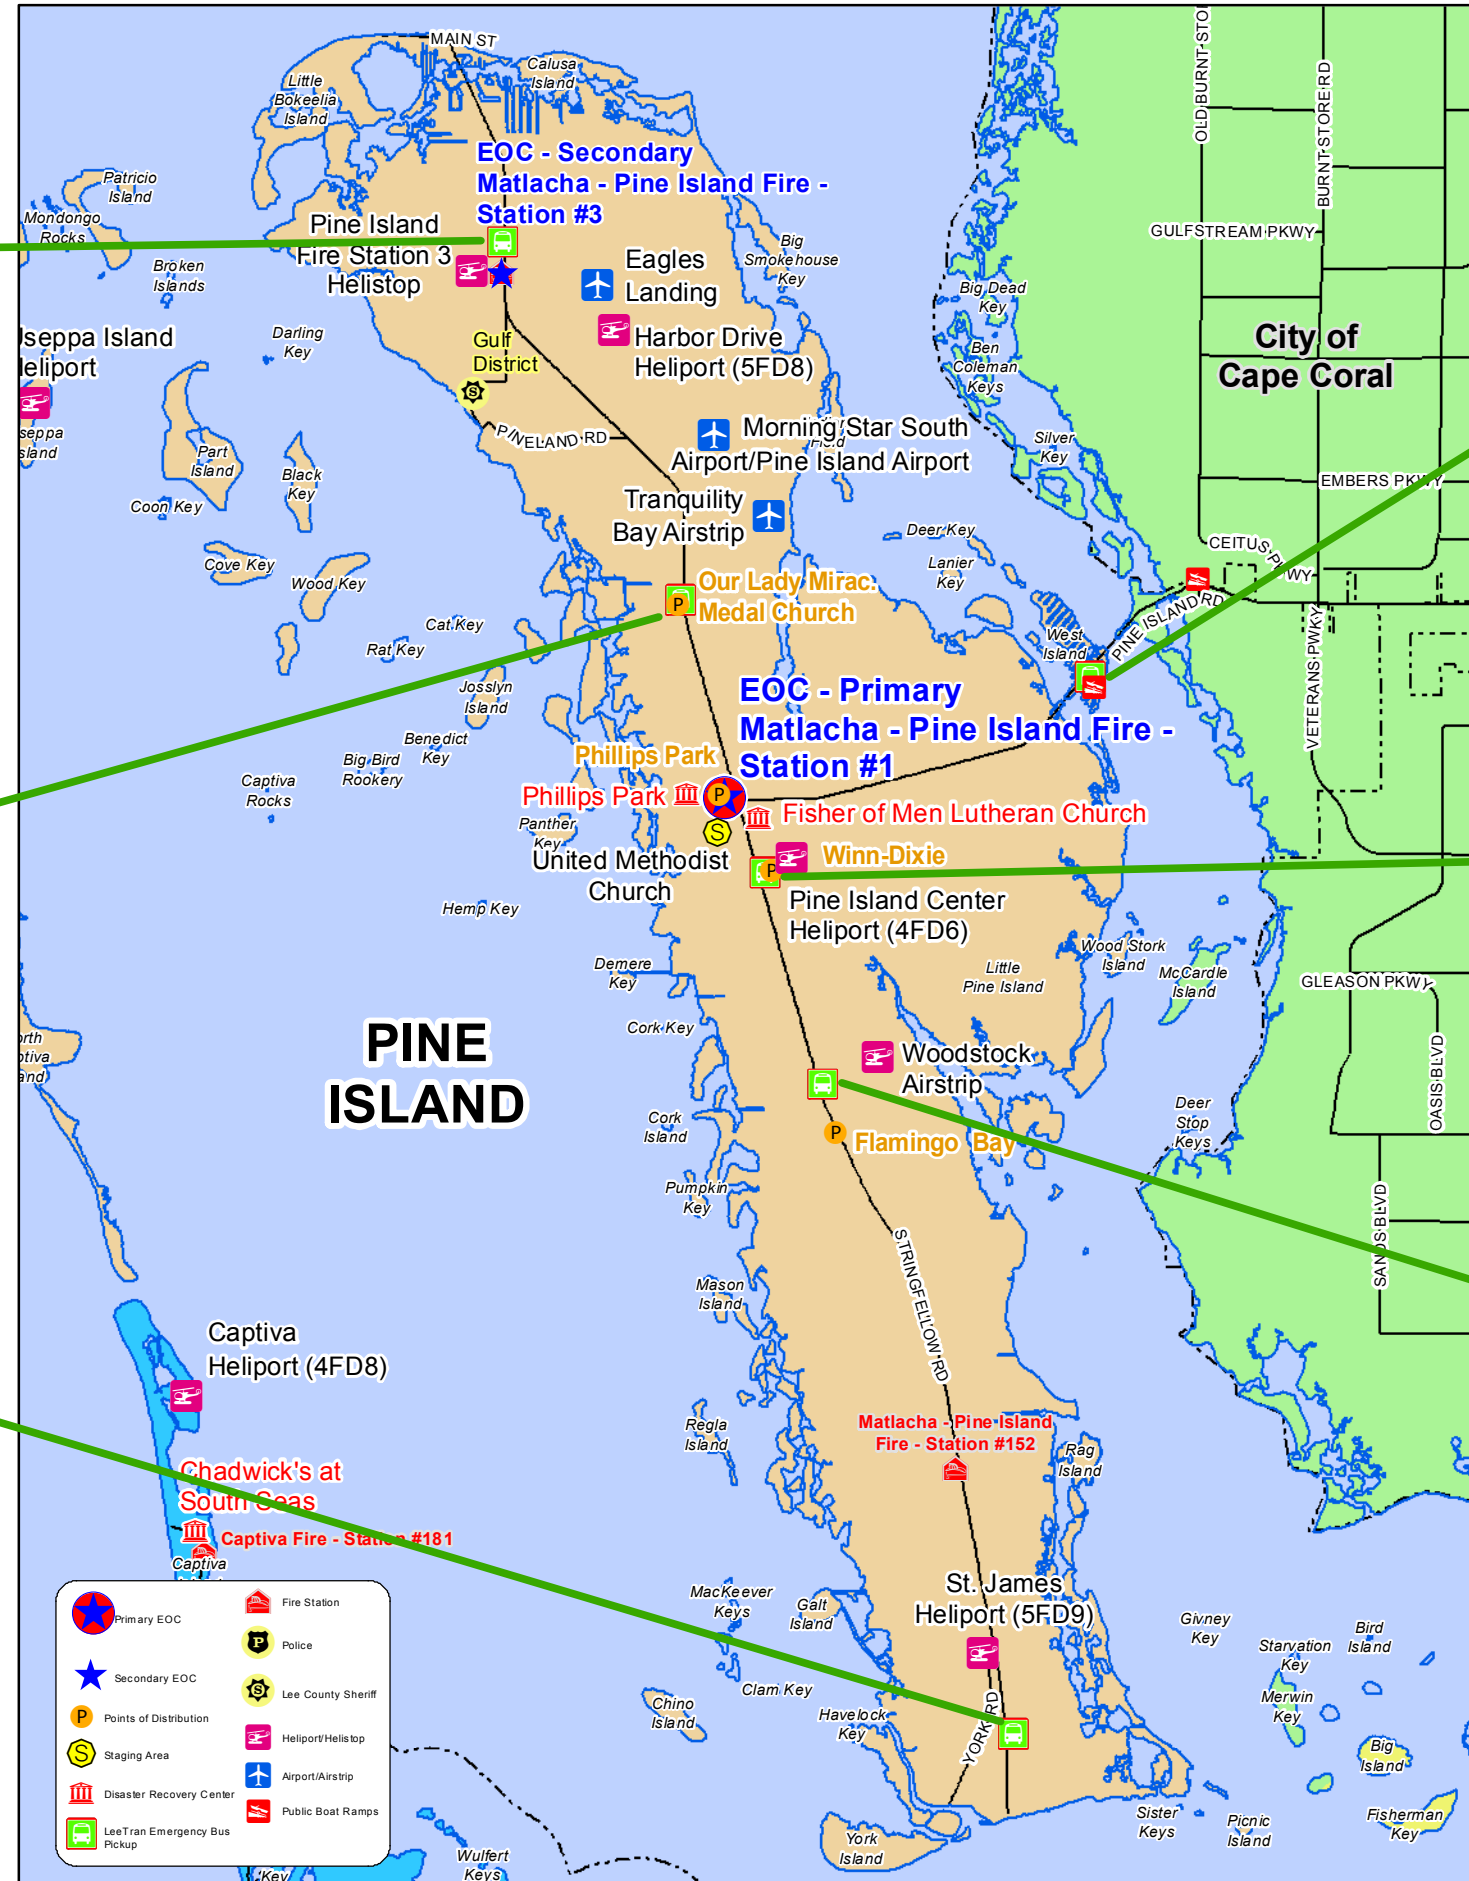

LeeTran Emergency Bus Pickup Locations

Fire Station #3
Bokelia
14861 Stringfellow Rd

Our Lady of the Miraculous Medel
Catholic Church
12175 Stringfellow Rd &
Mackerel Rd

First Baptist Church
Oleander St &
Eighth Ave

Matlacha Community Park
Boat Ramp
4577 Pine Island Rd

Pine Island Shopping Center
9864 Stringfellow Rd

Flamingo Bay
Stringfellow Rd &
Curlew Dr