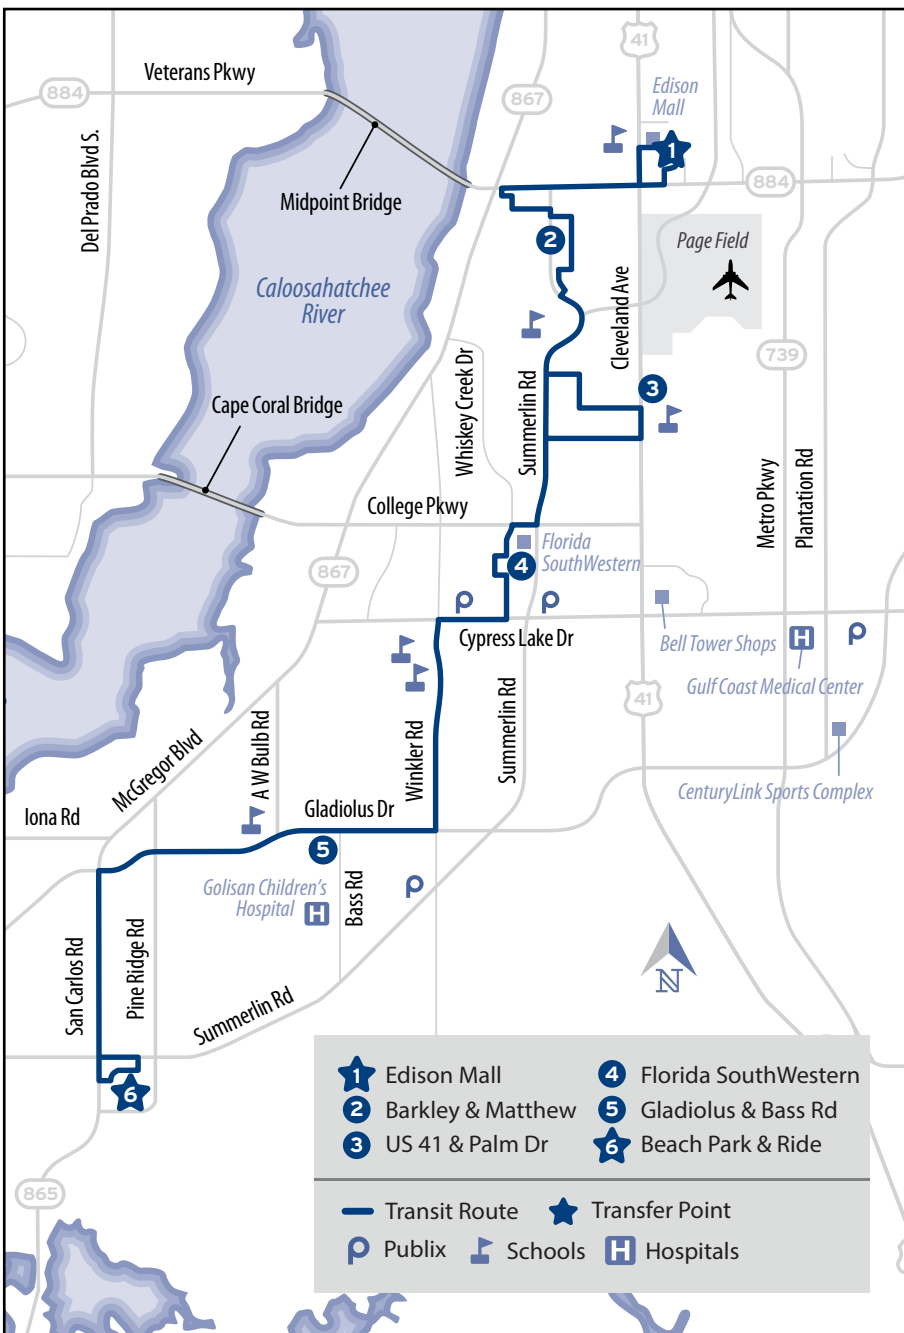

ROUTE 130

LINEA

Edison Mall • Beach Park & Ride

Your Ride Is Here

Monday - Sunday
Lunes - Domingo

Effective 06/05/20

Serving The Following Areas
Sirviendo Las Areas Sigüientes

- Edison Mall
- Barkley Circle
- Pine Manor
- Florida SouthWestern State College
- Lakes Regional Library
- Beach Park & Ride

Transfer Points Puntos de Transferencia	Adjoining Routes Lineas Colindantes
Edison Mall	5, 10, 80, 110, 120, 140
Beach Park & Ride	Beach Trolley (490), 50

Download the **Transit App**
for Real-Time Bus Information

ROUTE 130

PM Times are in **Bold**. All times are approximate.
 Limited Sunday Service available via Route 50.

MONDAY - FRIDAY SERVICE

SOUTHBOUND

1	2	3	4	5	6
Edison Mall	Barkley & Matthew	US 41 & Palm Dr	FSW	Gladiolus & Bass	Beach Park & Ride
---	---	---	---	---	---
6:25	6:35	6:45	6:51	7:02	7:19
7:35	7:45	7:55	8:01	8:12	8:29
8:35	8:46	8:56	9:02	9:13	9:30
9:35	9:46	9:56	10:02	10:13	10:30
10:35	10:46	10:56	11:02	11:13	11:30
11:35	11:46	11:56	12:02	12:13	12:30
12:35	12:46	12:56	1:02	1:13	1:30
1:35	1:46	1:56	2:02	2:13	2:30
2:35	2:46	2:56	3:02	3:13	3:30
3:35	3:46	3:56	4:02	4:13	4:30
4:35	4:49	4:59	5:05	5:16	5:33
5:35	5:49	5:59	6:05	6:16	6:33
6:35	6:45	6:55	7:01	7:12	7:27
7:35	7:45	7:55	8:01	8:12	8:27

NORTHBOUND

6	5	4	3	2	1
Beach Park & Ride	Gladiolus & Bass	FSW	US 41 & Palm Dr	Barkley & Matthew	Edison Mall
6:35	6:48	7:00	7:08	7:16	7:27
7:35	7:48	8:00	8:08	8:16	8:27
8:35	8:48	9:00	9:08	9:16	9:27
9:35	9:48	10:00	10:08	10:16	10:27
10:35	10:49	11:01	11:09	11:17	11:29
11:35	11:49	12:01	12:09	12:17	12:29
12:35	12:49	1:01	1:09	1:17	1:29
1:35	1:49	2:01	2:09	2:17	2:29
2:35	2:50	3:03	3:11	3:19	3:31
3:35	3:50	4:03	4:11	4:19	4:31
4:35	4:50	5:03	5:11	5:19	5:31
5:35	5:49	6:01	6:09	6:17	6:28
6:35	6:49	7:01	7:09	7:17	7:28
7:35	7:46	7:58	8:06	8:14	8:25
8:35	8:46	8:58	9:07	---	---