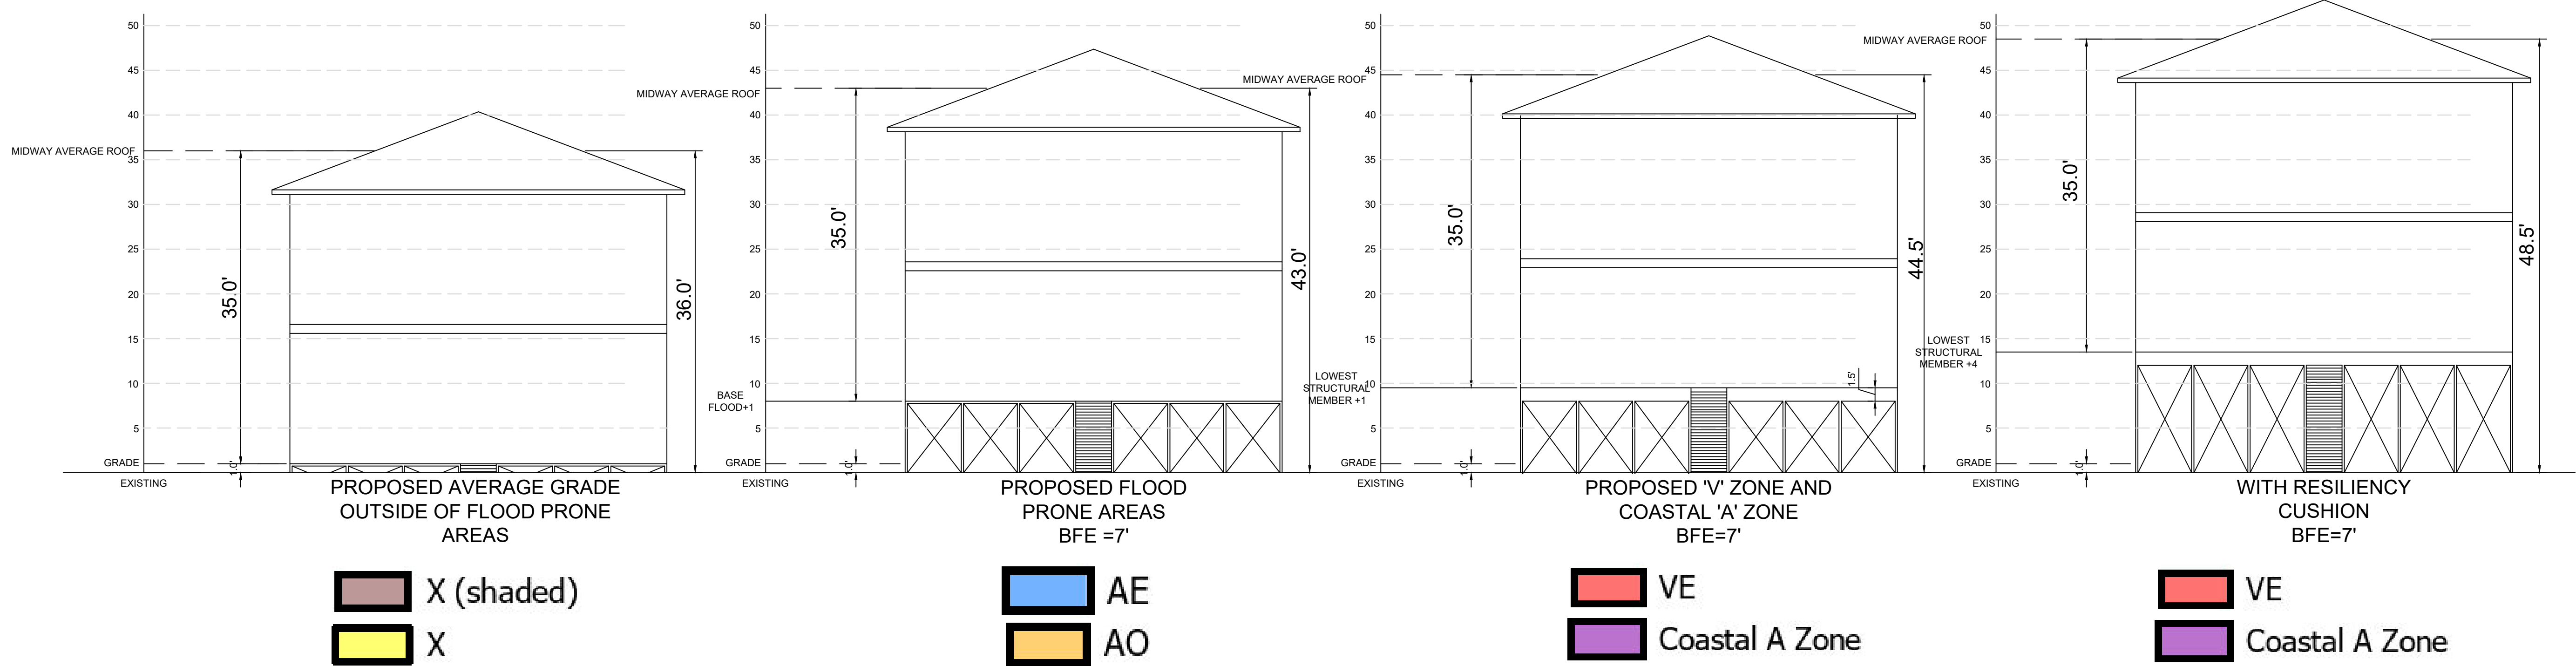

# Flood Insurance Rate Map

- |                          |                |            |
|--------------------------|----------------|------------|
| South Seas Island Resort | VE             | AO         |
| LiMWA                    | Coastal A Zone | A          |
| Floodways                | AE             | X (shaded) |
|                          | AH             | X          |

**EXISTING REGULATIONS**

**PROPOSED REGULATIONS**

SCALE: 1" = 10"