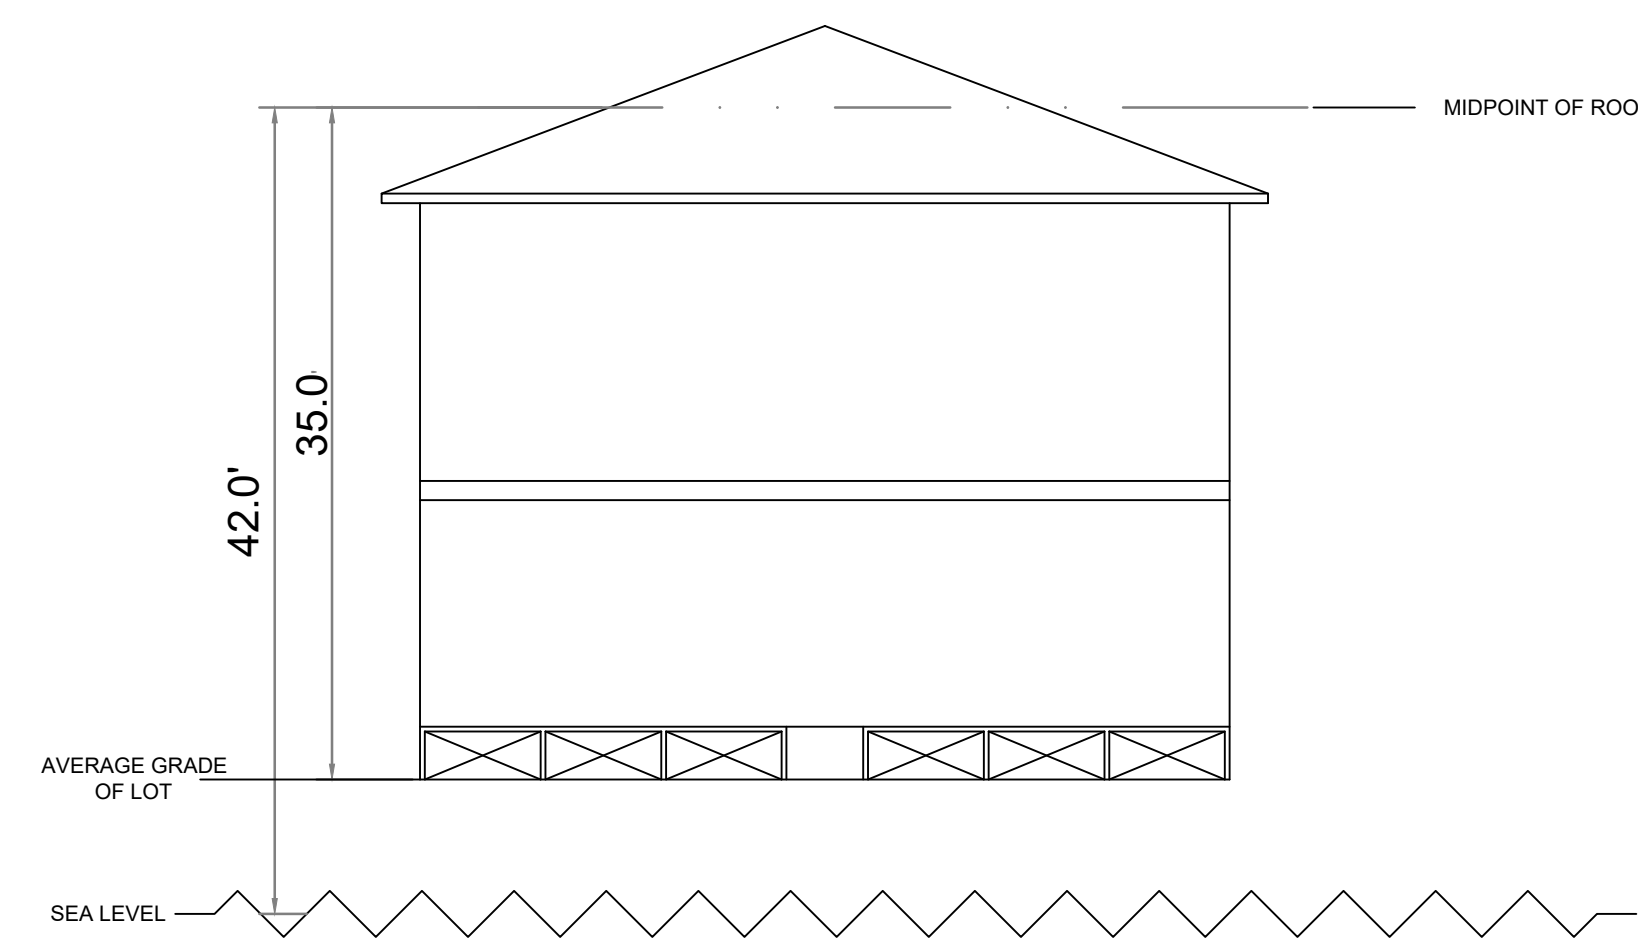

# Flood Insurance Rate Map

- |                          |                |            |
|--------------------------|----------------|------------|
| South Seas Island Resort | VE             | AO         |
| LiMWA                    | Coastal A Zone | A          |
| Floodways                | AE             | X (shaded) |
|                          | AH             | X          |

**EXISTING REGULATIONS**

**PROPOSED REGULATIONS**

SCALE: 1" = 10"