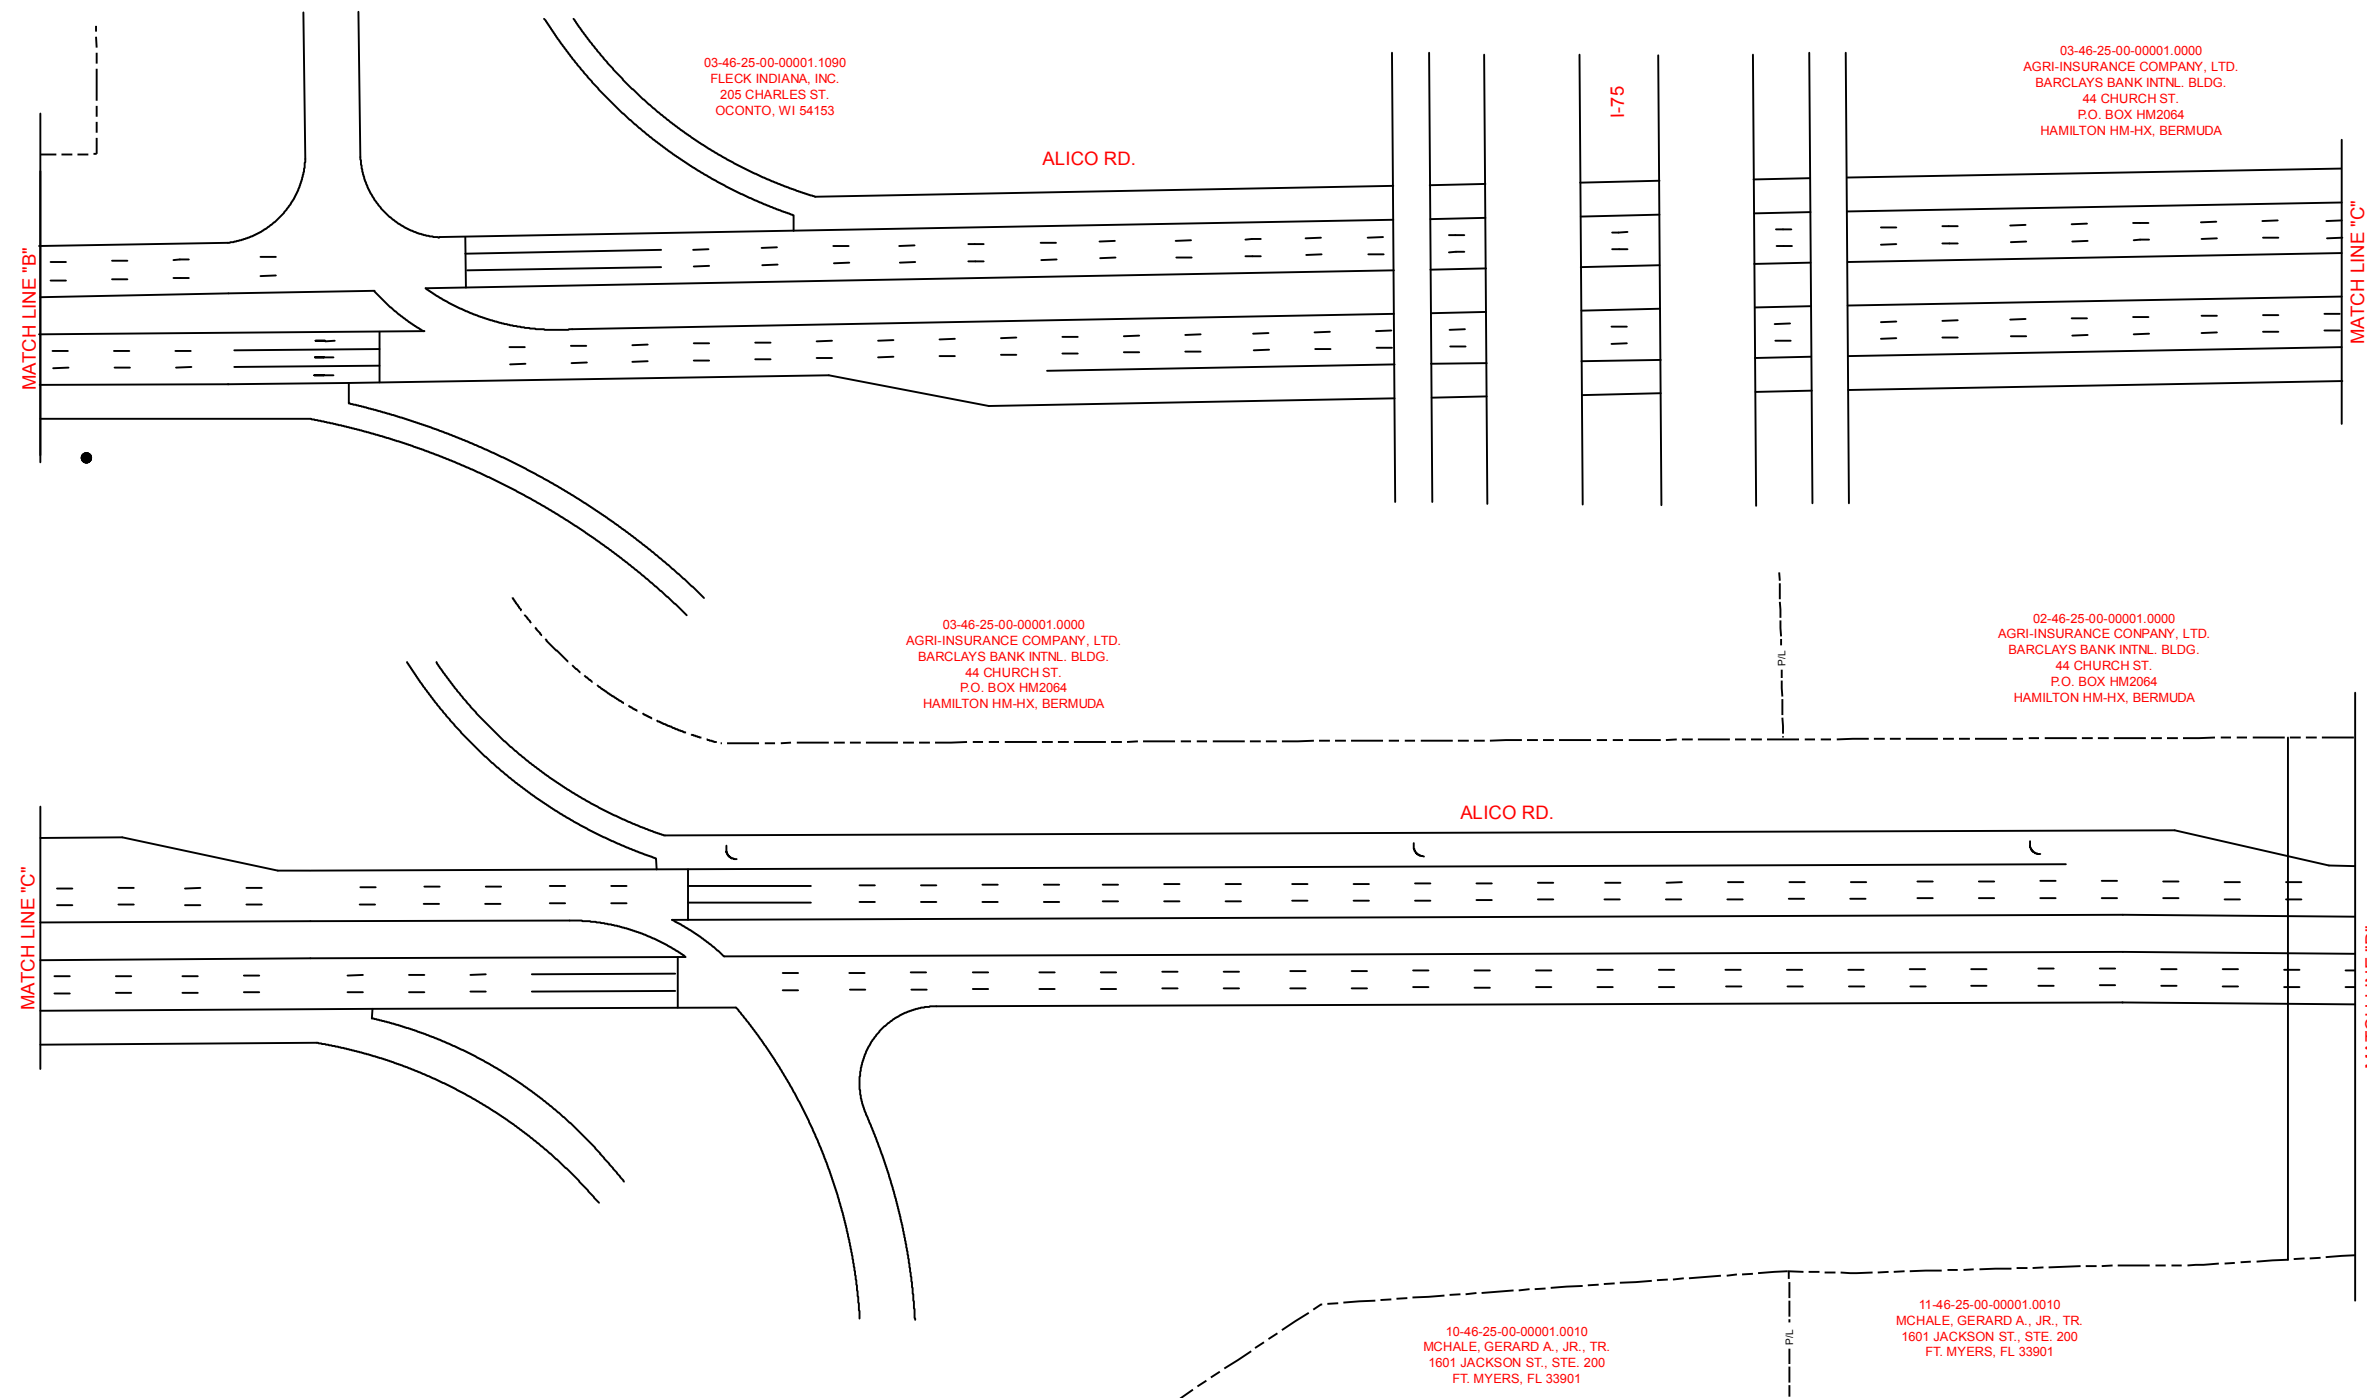

ALICO ROAD ACCESS PLAN

ORIOLE ROAD TO BEN HILL GRIFFIN PARKWAY

Map Generated: October 2021

Ord. No. 03-05

ALICO ROAD ACCESS PLAN

ORIOLE ROAD TO BEN HILL GRIFFIN PARKWAY

Map Generated: October 2021

Ord. No. 03-05

ALICO ROAD ACCESS PLAN

ORIOLE ROAD TO BEN HILL GRIFFIN PARKWAY

Map Generated: October 2021

Ord. No. 03-05