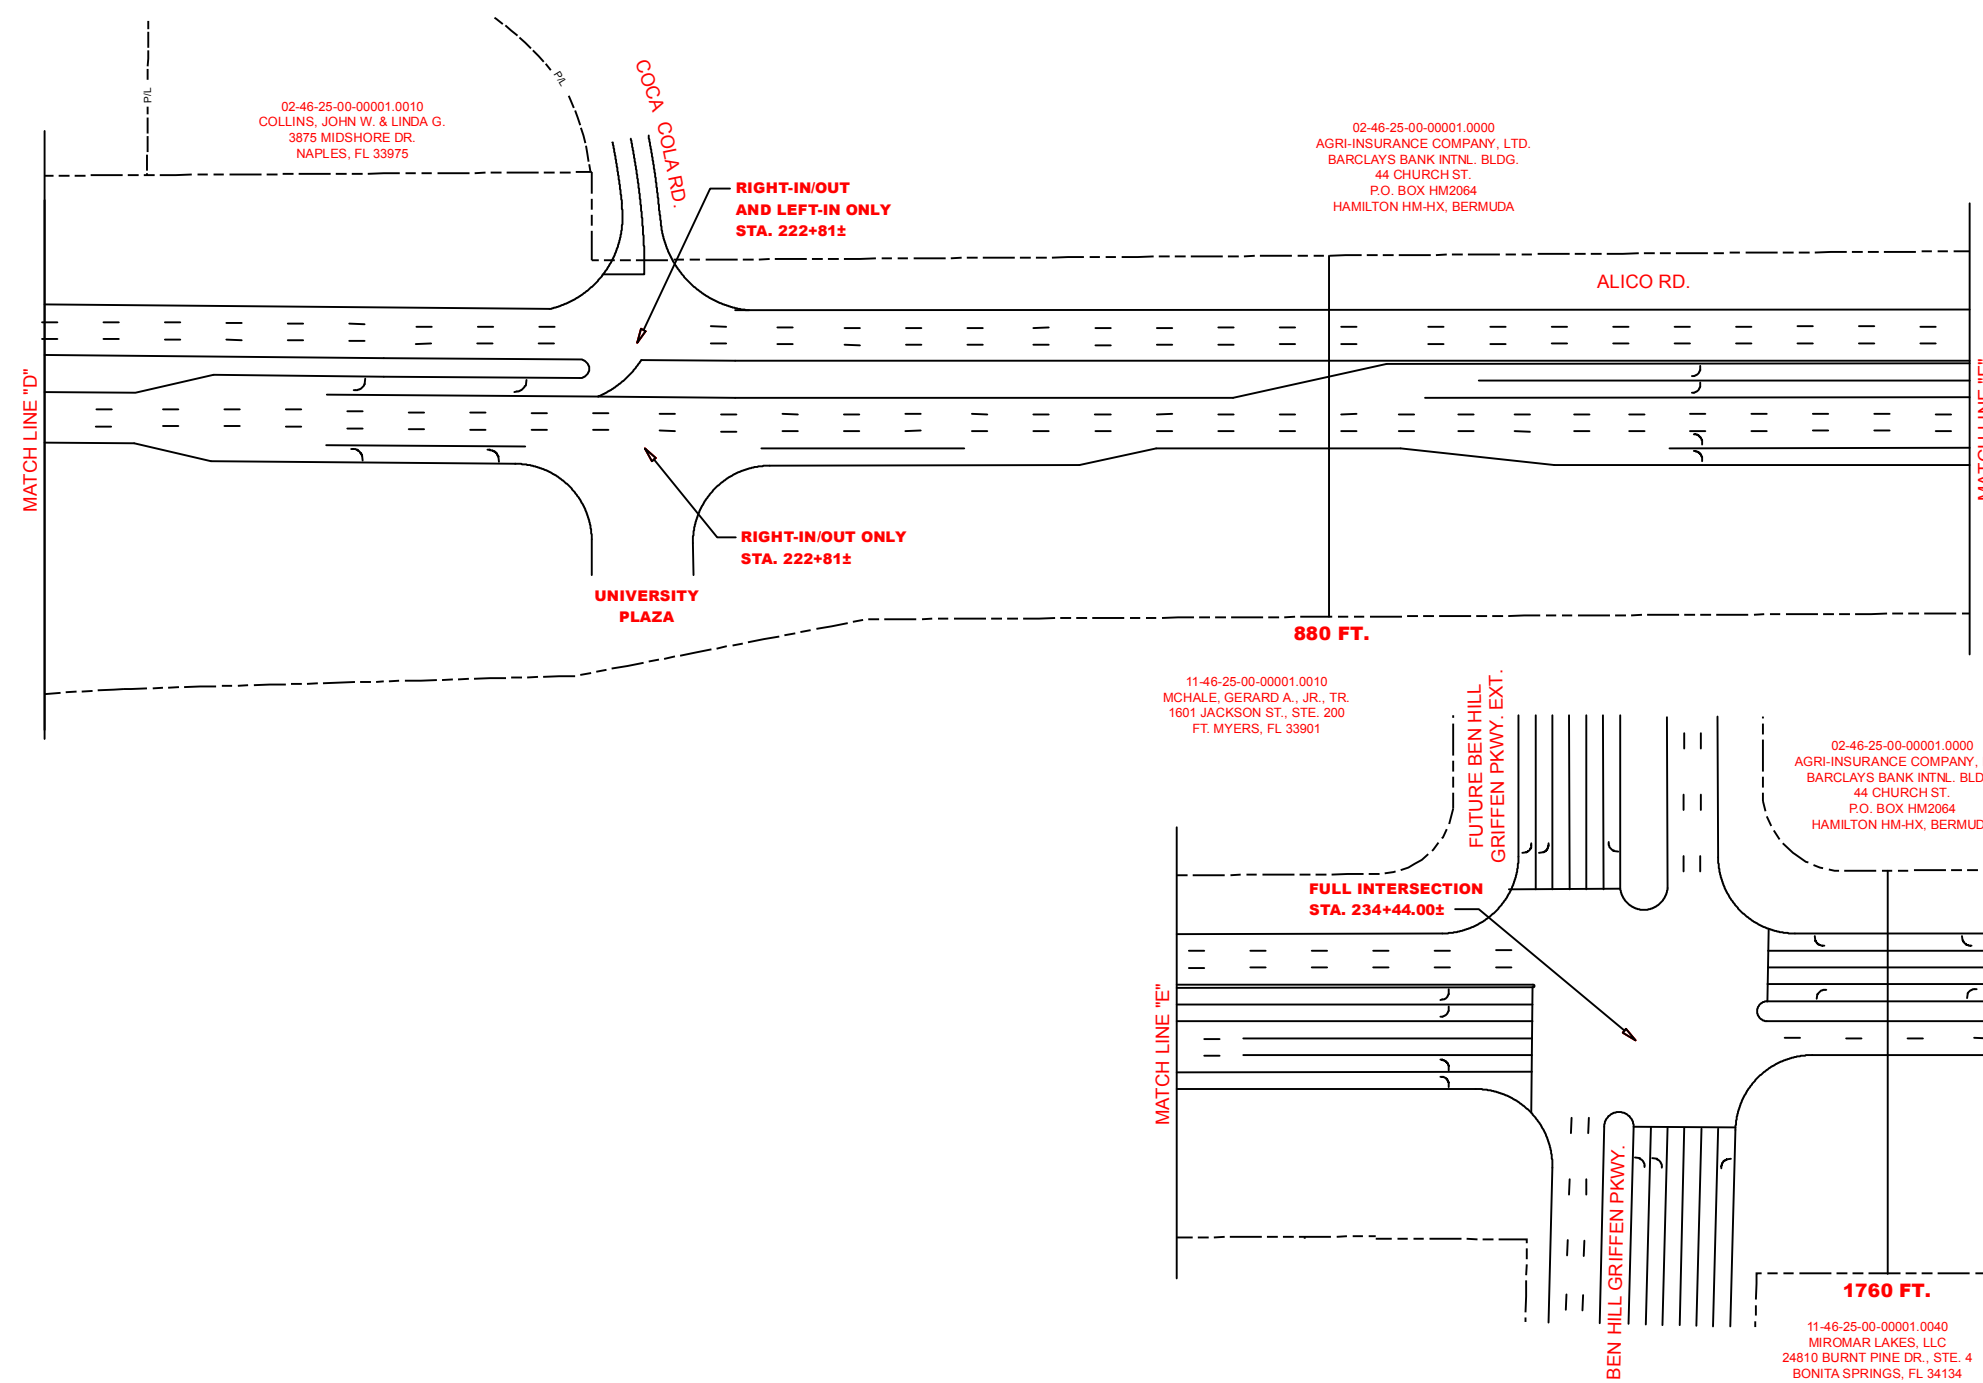

ALICO ROAD ACCESS PLAN

ORIOLE ROAD TO BEN HILL GRIFFIN PARKWAY

Map Generated: October 2021

Ord. No. 03-05

ALICO ROAD ACCESS PLAN

ORIOLE ROAD TO BEN HILL GRIFFIN PARKWAY

Map Generated: October 2021

Ord. No. 03-05

ALICO ROAD ACCESS PLAN

ORIOLE ROAD TO BEN HILL GRIFFIN PARKWAY

Map Generated: October 2021

Ord. No. 03-05