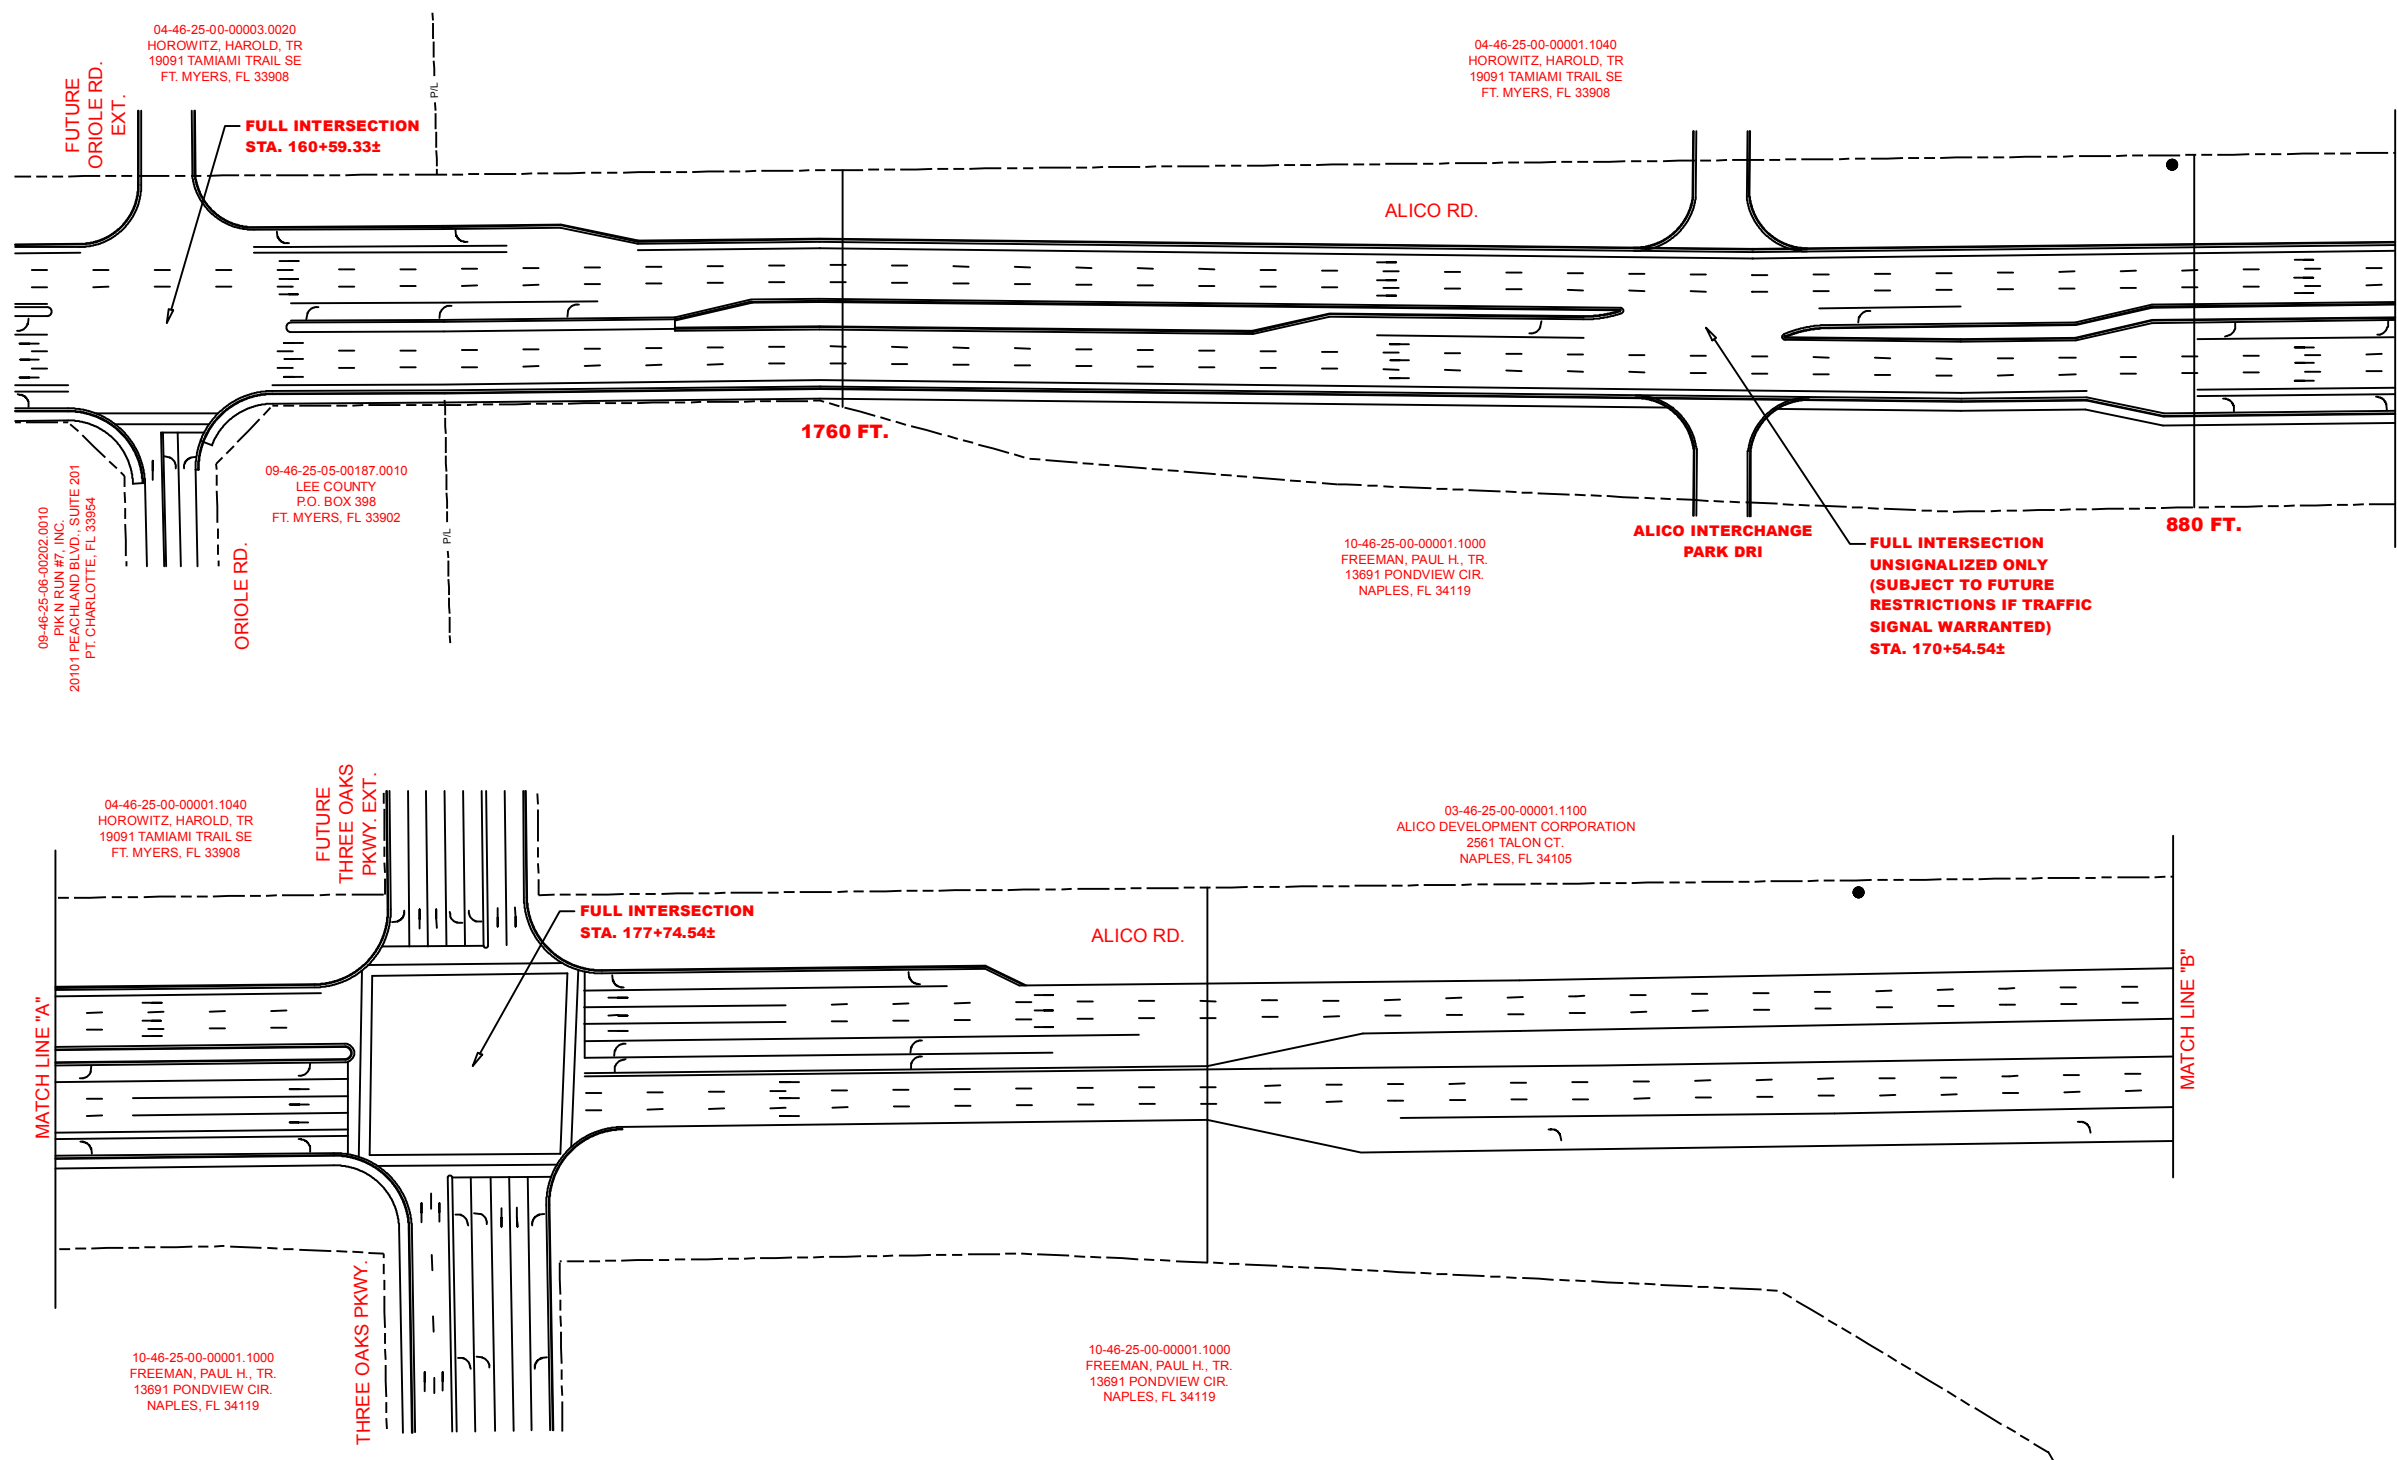

ALICO ROAD ACCESS PLAN

ORIOLE ROAD TO BEN HILL GRIFFIN PARKWAY

Map Generated: October 2021

Ord. No. 03-05

ALICO ROAD ACCESS PLAN

ORIOLE ROAD TO BEN HILL GRIFFIN PARKWAY

Map Generated: October 2021

Ord. No. 03-05

ALICO ROAD ACCESS PLAN

ORIOLE ROAD TO BEN HILL GRIFFIN PARKWAY

Map Generated: October 2021

Ord. No. 03-05