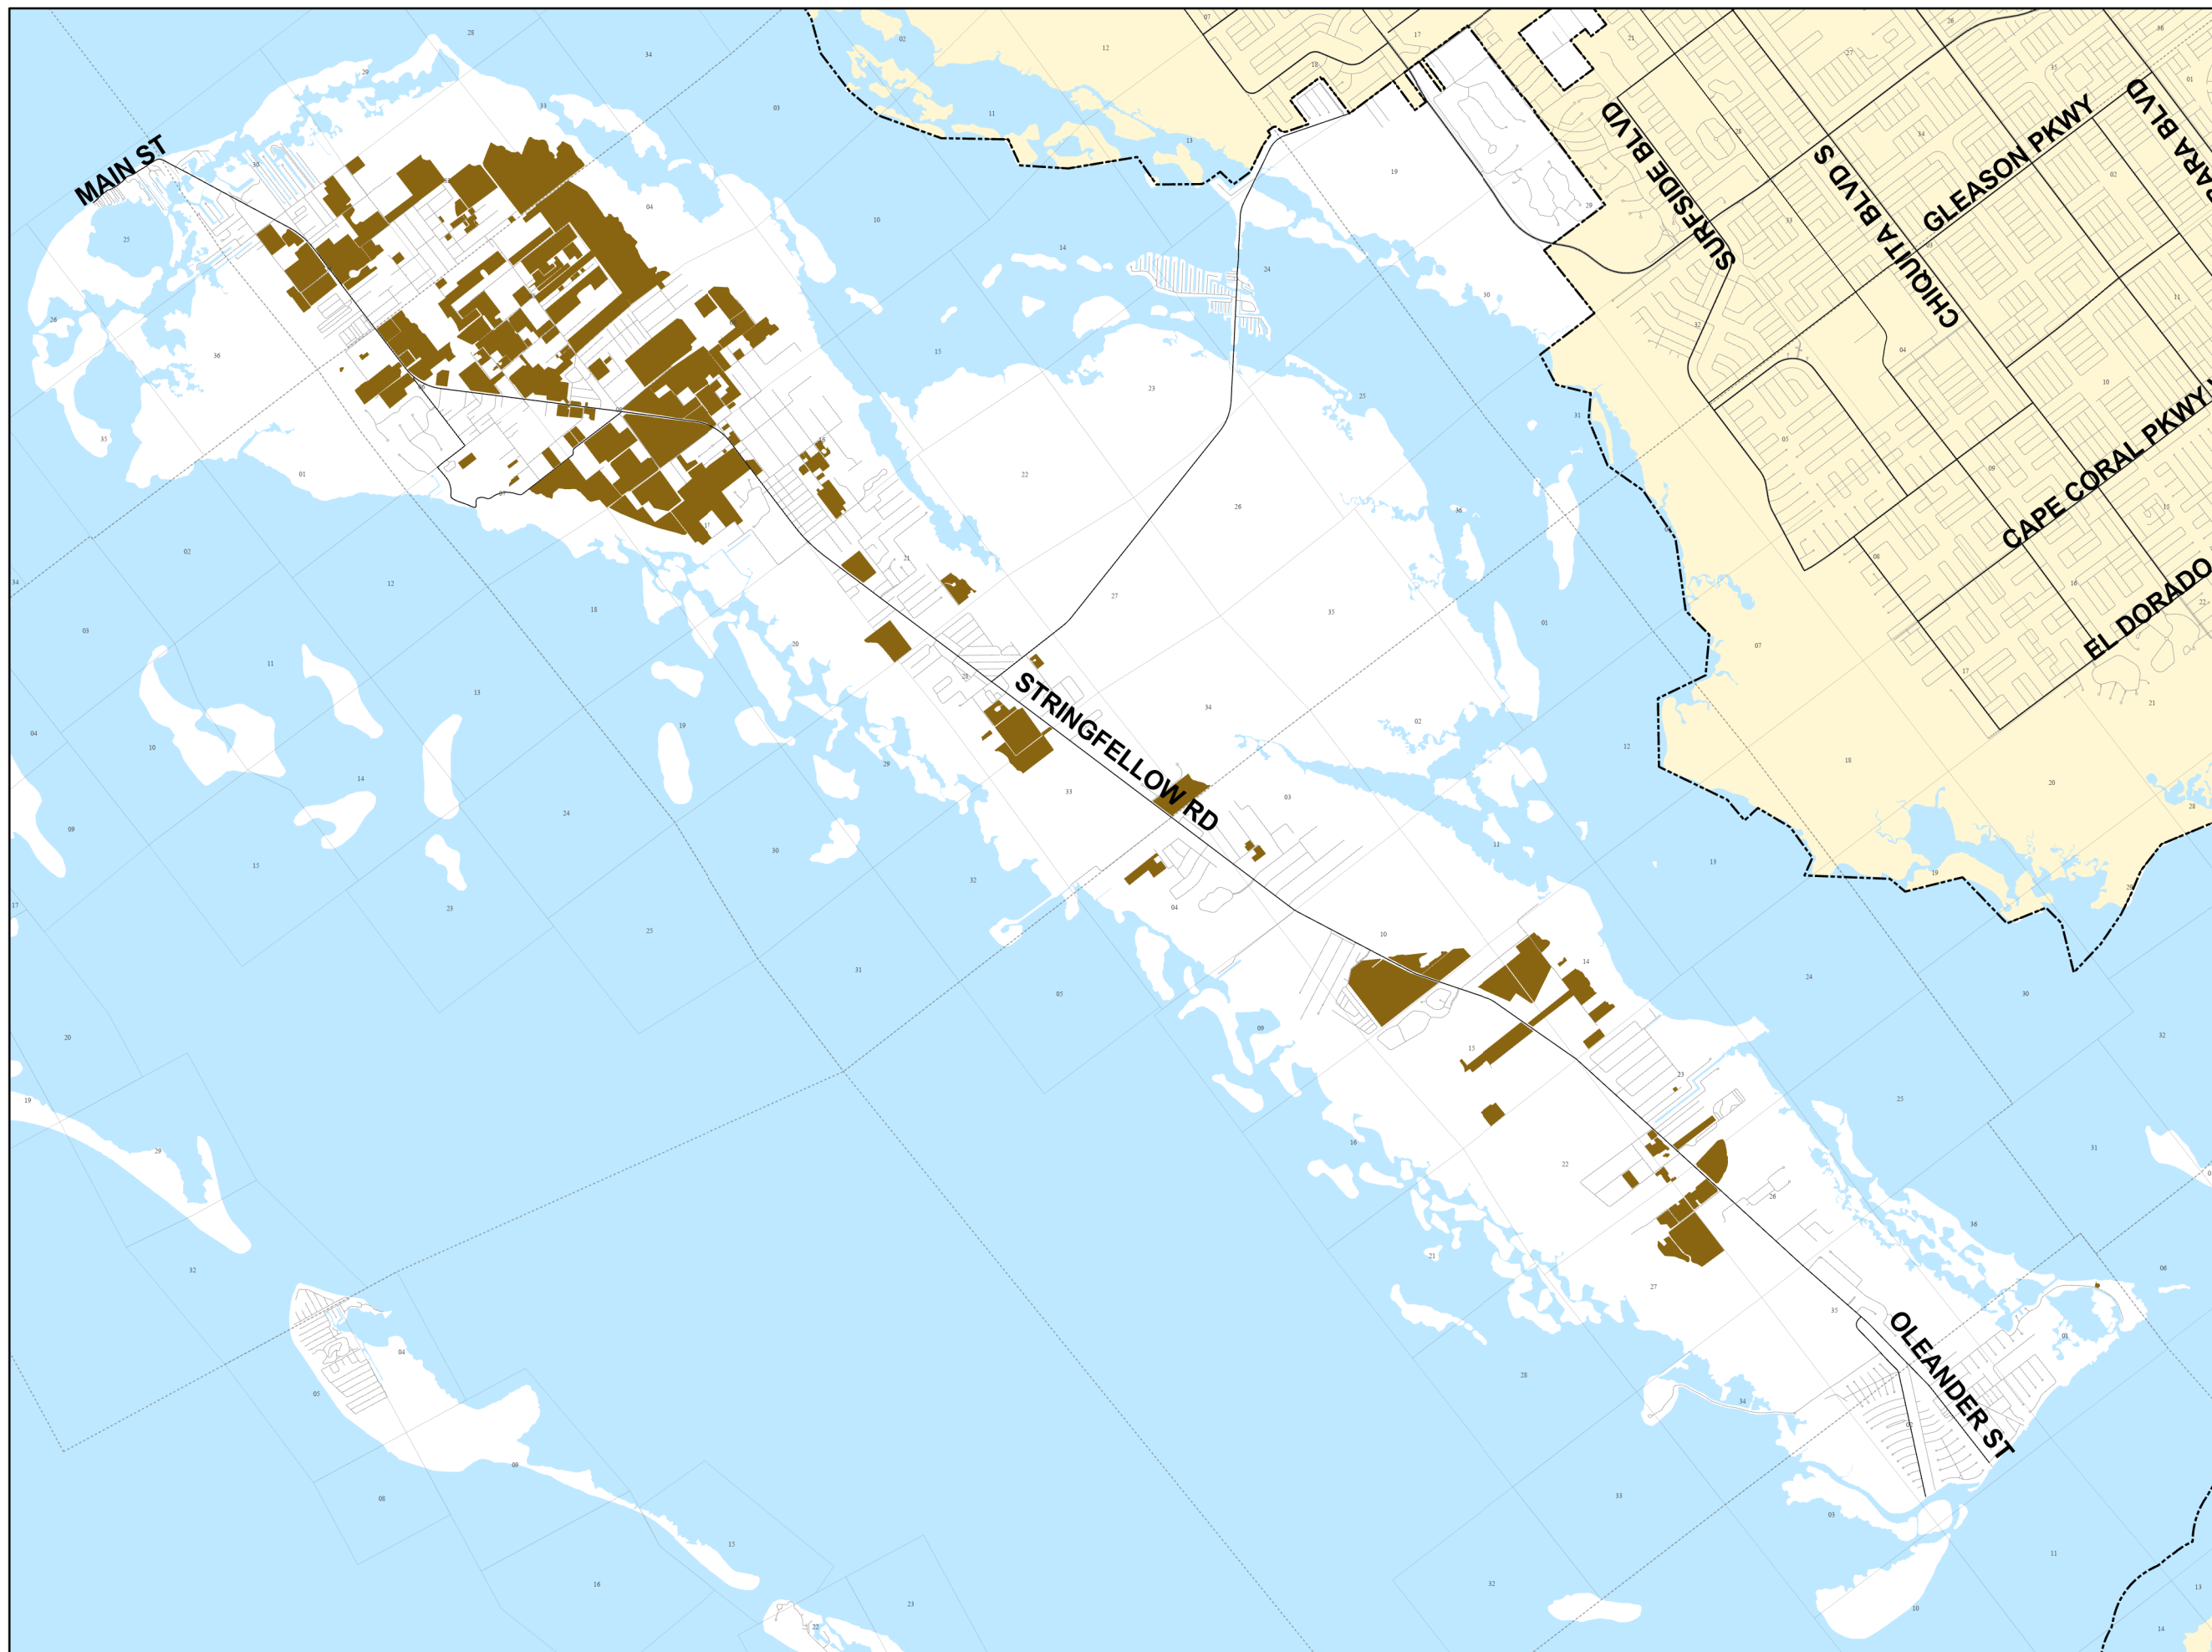

# EXISTING PINE ISLAND FARMLAND

-  Farmland
-  City Limits

Ord. No. 05-21

Map Generated: November 2021  
City limits current to date of map generation

**Lee Plan Map 2-C**