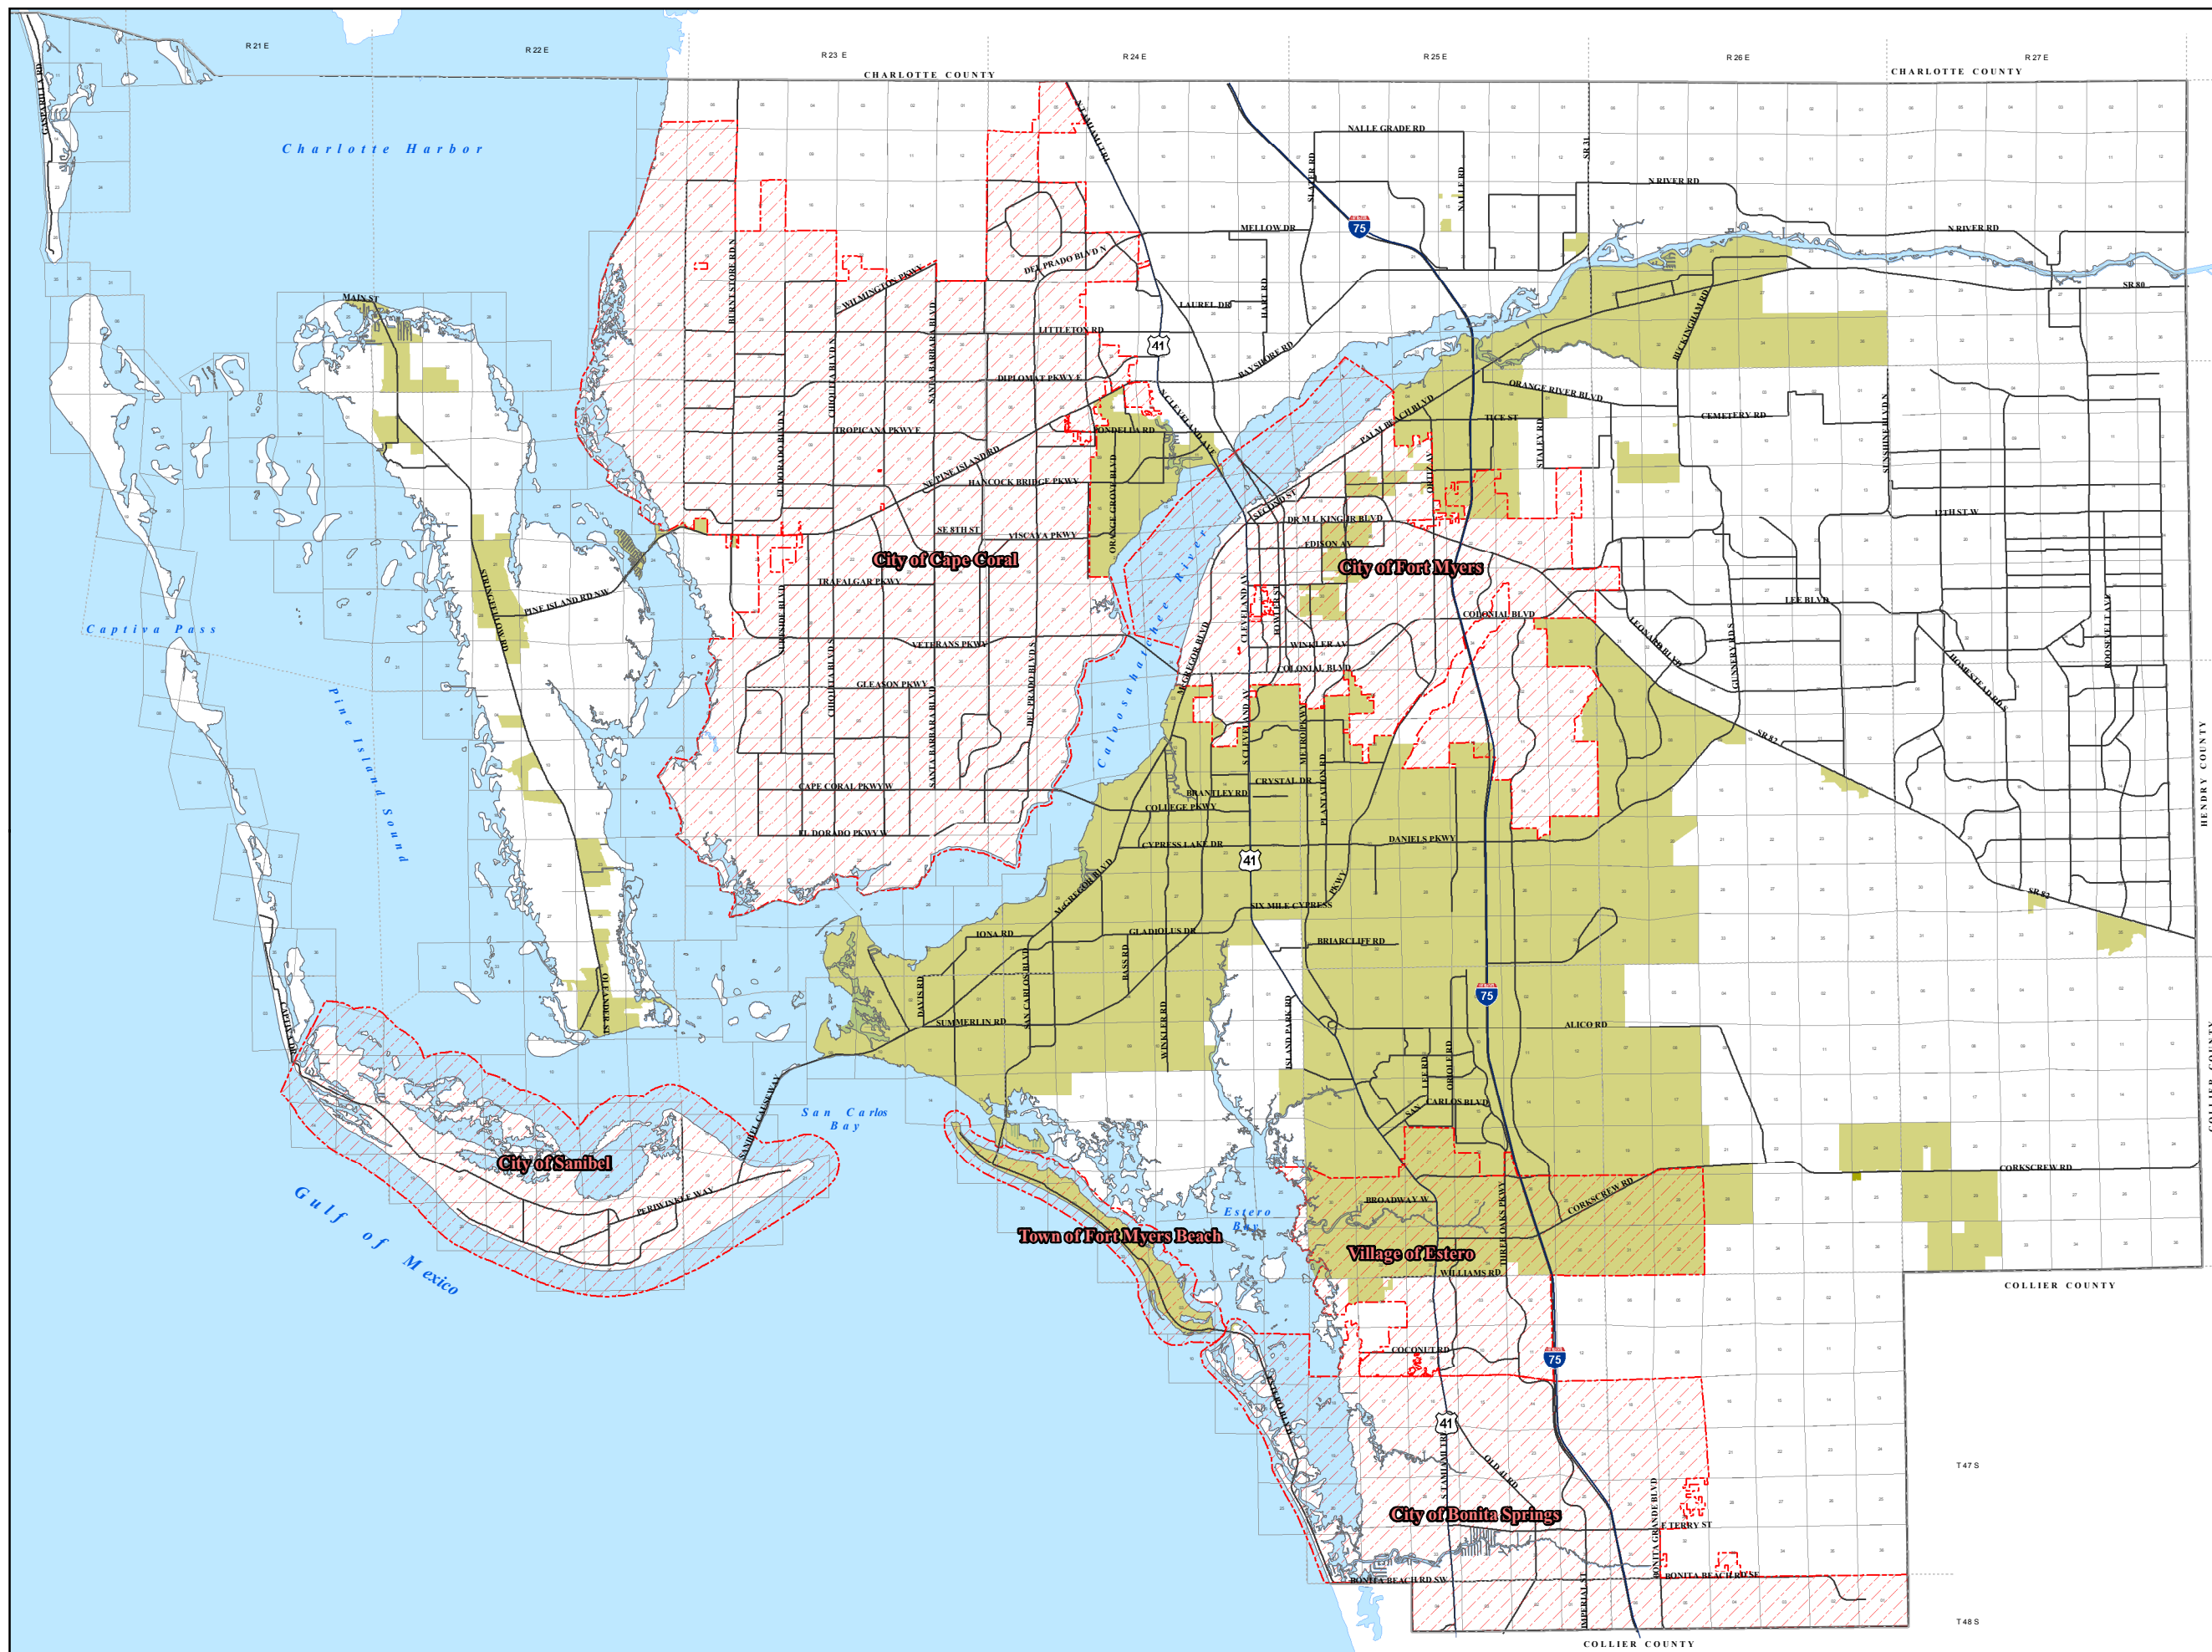

LEE COUNTY UTILITIES FUTURE SEWER SERVICE AREAS

Legend

- Future Sewer Service Areas Map
- City Limits

Map Generated: June 2020
 City limits current to date of map generation
 Ordinance No. 89-02, 00-22, 03-19, 10-07, 10-40, 10-43,
 11-13, 12-24, 14-21, 15-13, 15-14, 17-06, 17-23, 19-25