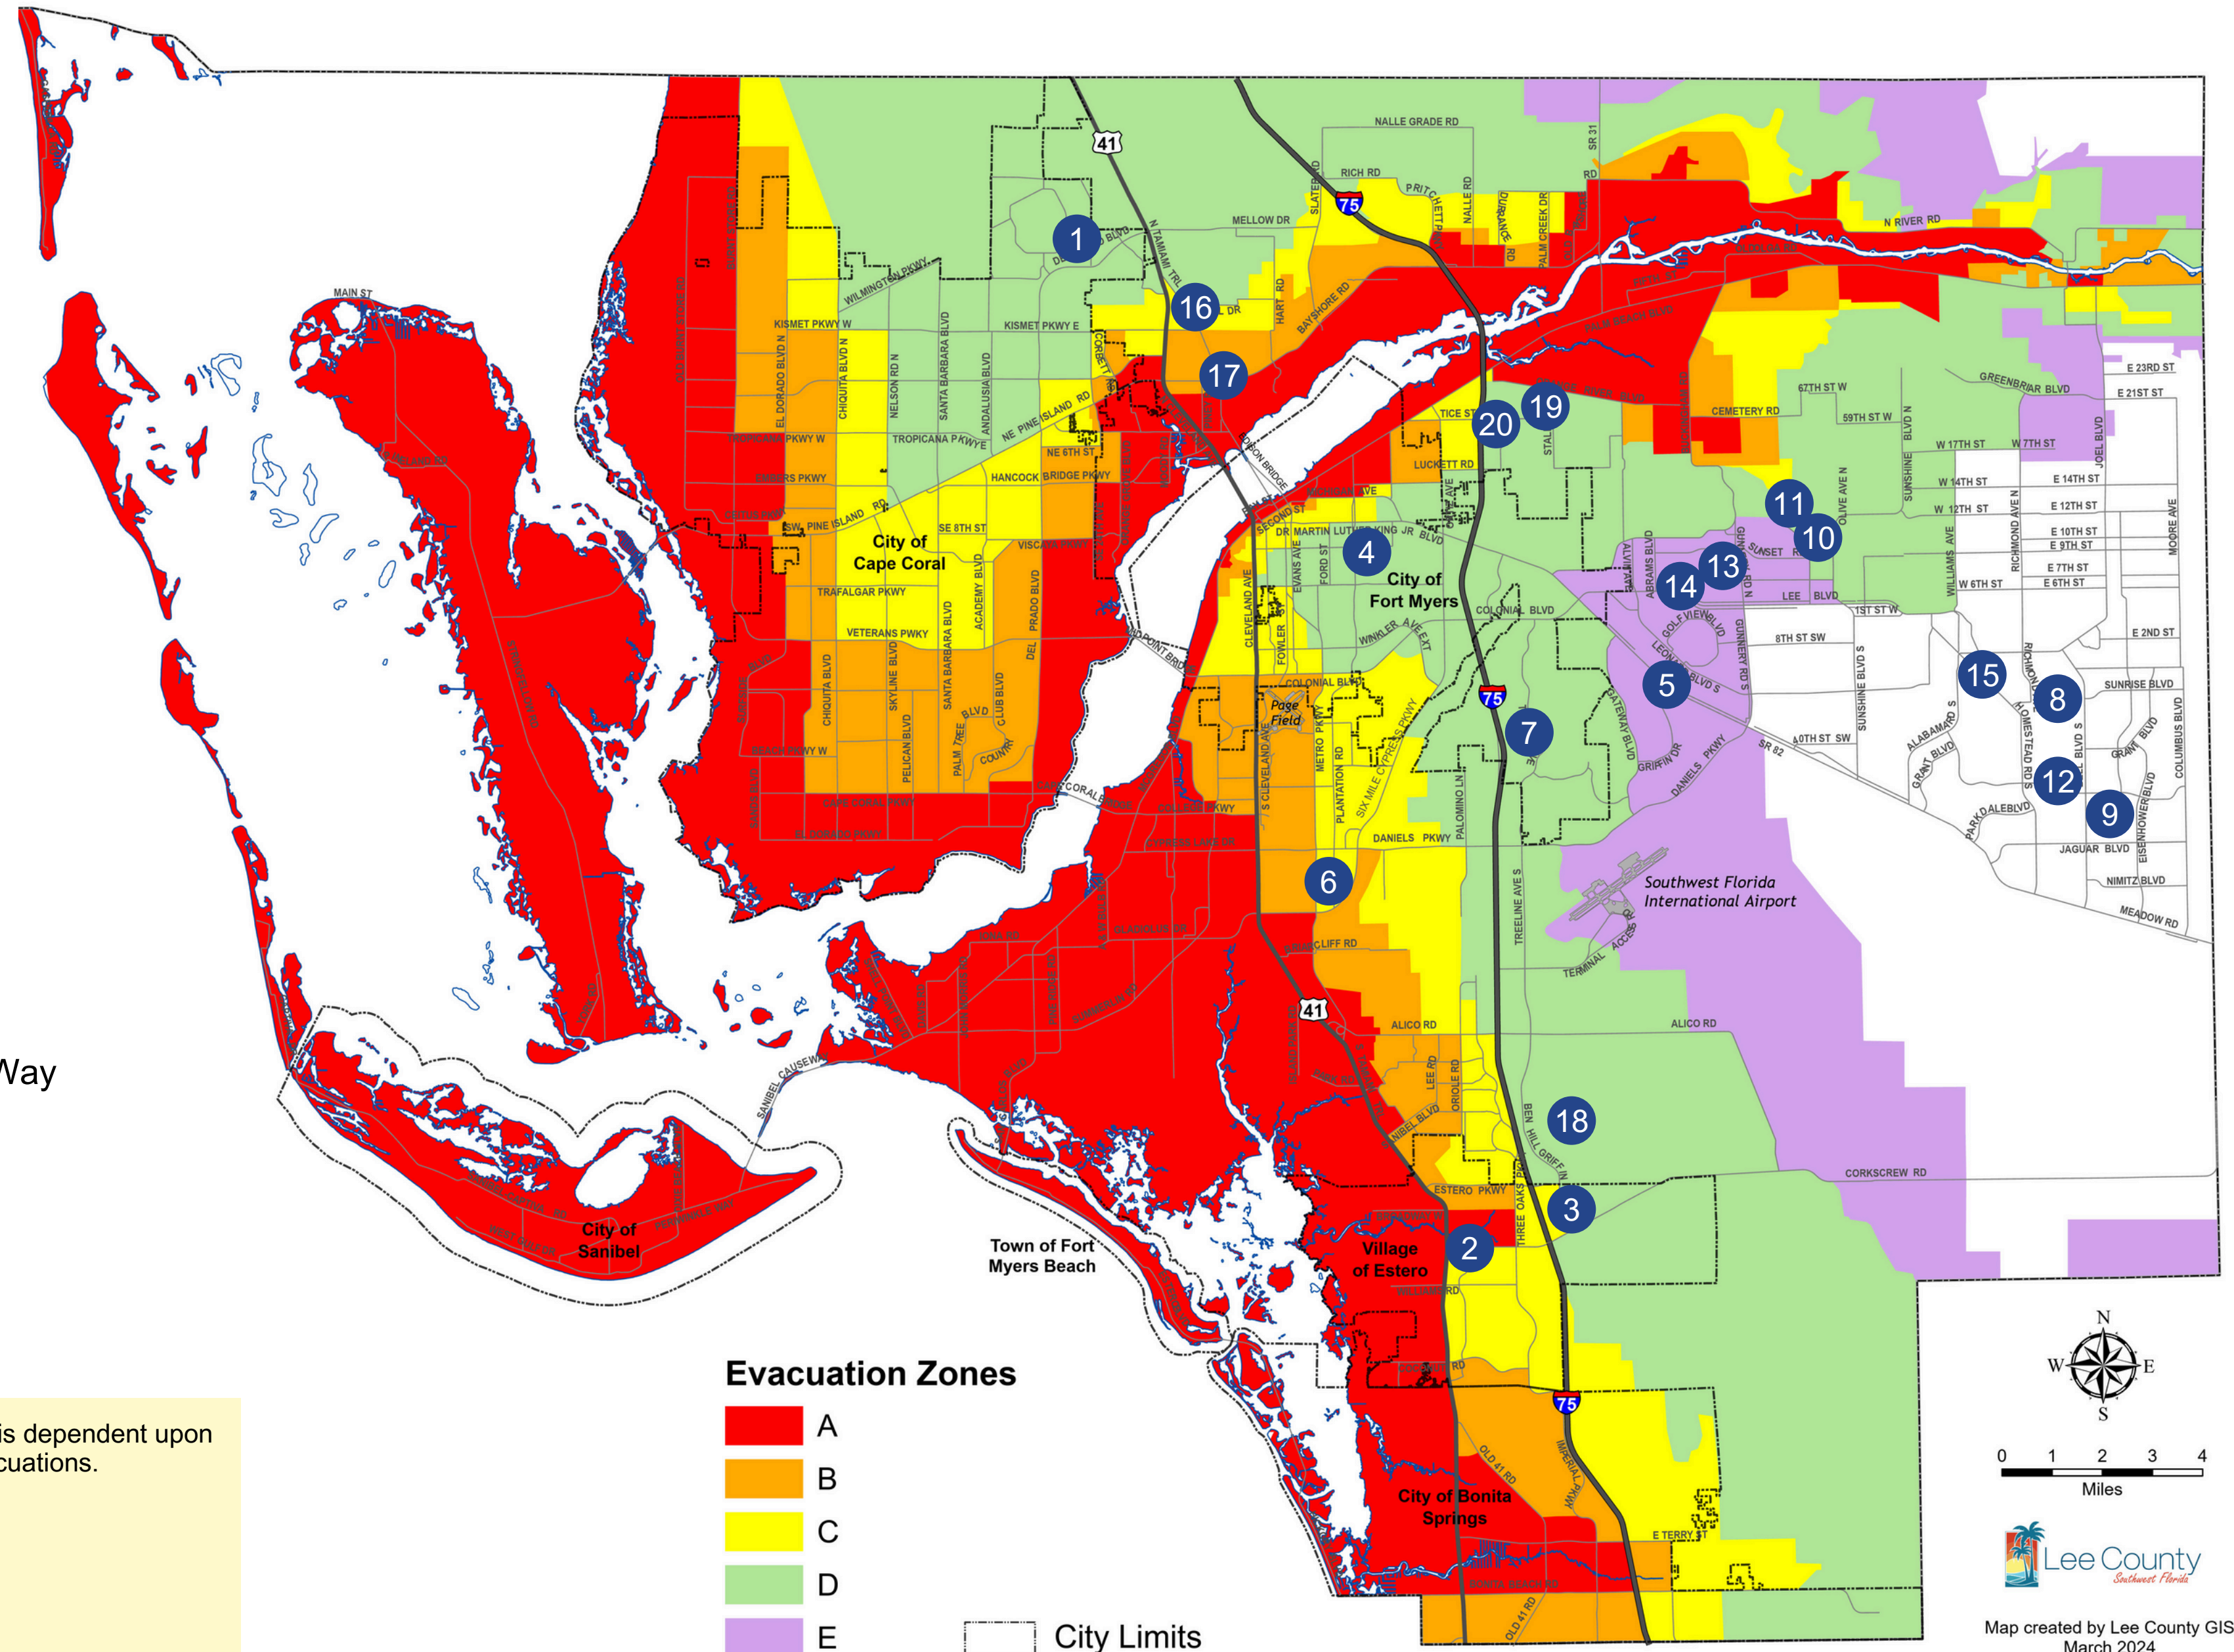

### Tice

19. Manatee Elementary School - 5301 Tice St
20. Oak Hammock Middle School - 5321 Tice St

**Please be advised:** Not all shelters will be open for every event. The opening of shelters is dependent upon the nature of each specific event. Pet sheltering will be offered in all shelters open for evacuations.

Map created by Lee County GIS  
March 2024