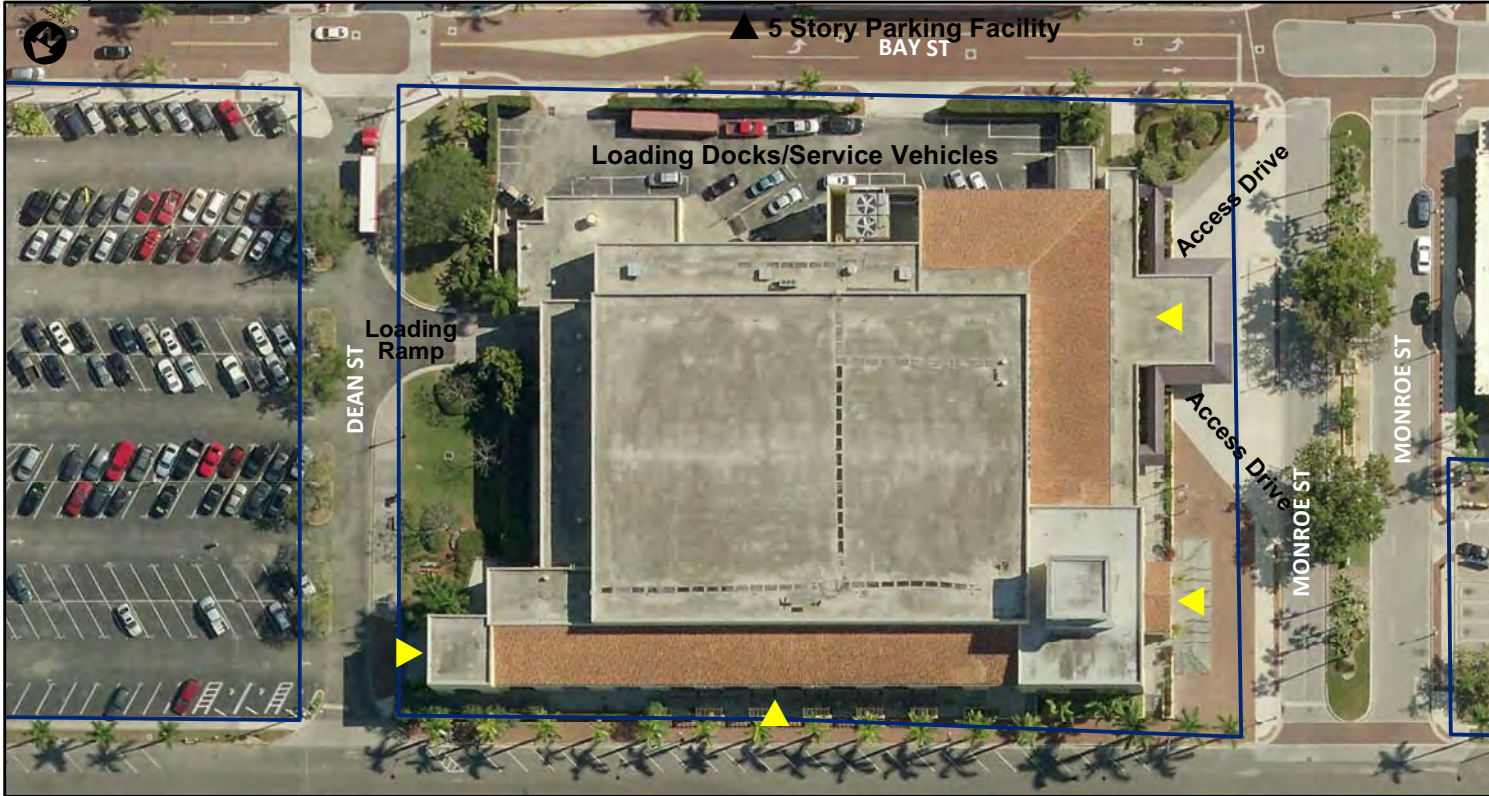

**Address: 1375 Monroe St.
Fort Myers, FL 33901**
**Mailing Address: P.O. Box
9204 Fort Myers, FL 33902**
Catering Services Available
**Electrical: 120, 208, 227, 480 V
(Single & Three Phase) Full
Range of electrical services.**
**Telecommunications: 50
meg high speed internet,
WiFi throughout facility, IP
Phone Services.**