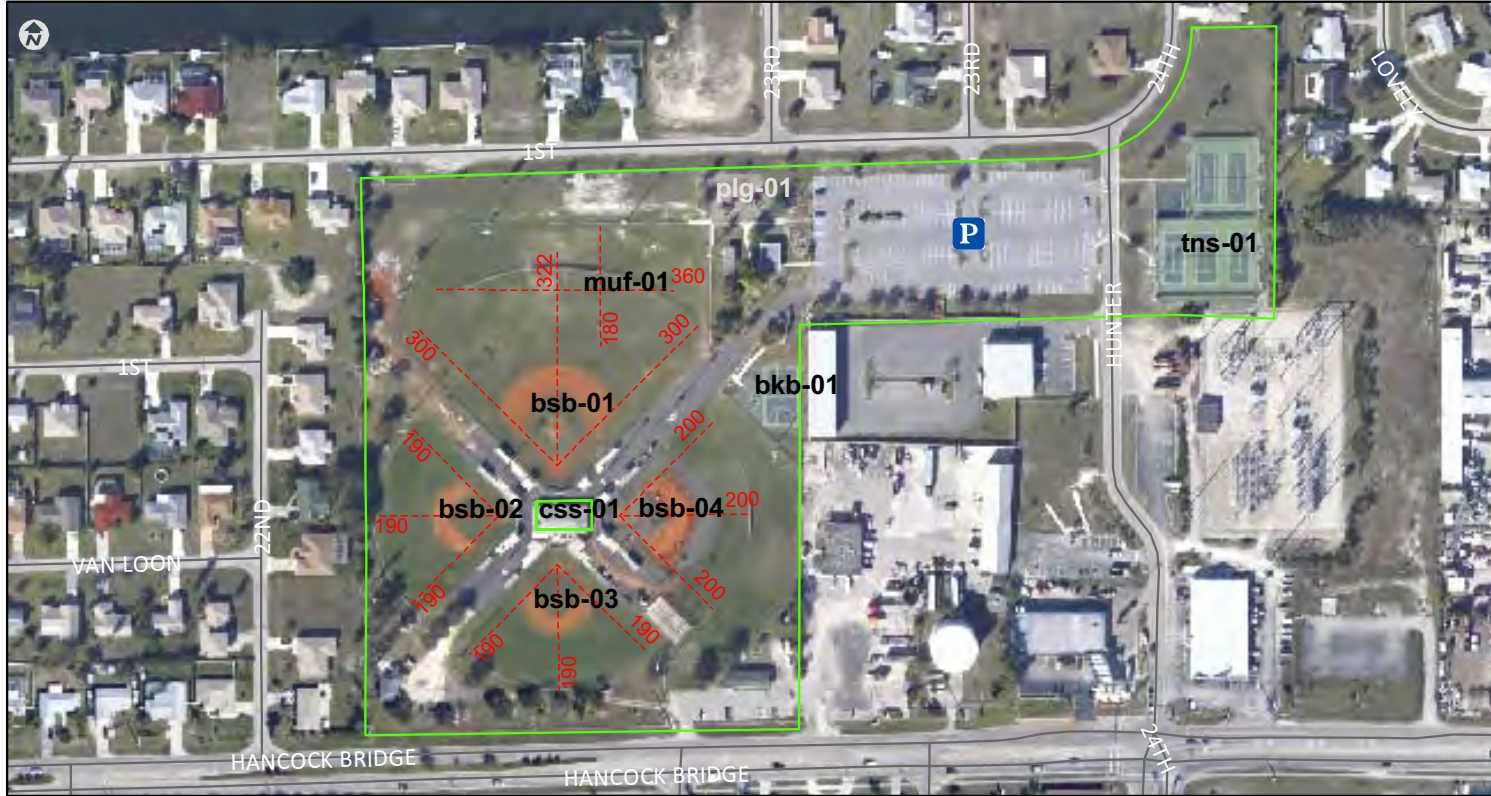

Restrooms	Yes
Concession Stands	Yes
Misc Comments: Parking capacity 185. Lee County Facility as of June 2009 but park is within the City of Cape Coral	

DESCRIPTION	FACILITIES	Lights	Seating	Basepath	Mound	Infield	Outfield fence	Dugouts	Scoreboard
Large Baseball Field	bsb-01	YES	100	90 ft	60 ft	Grass	6'	Covered	NO
Small Basball Field	bsb-02	YES	100	60 ft	40-50 ft	Grass	4'	Covered	YES
Small Basball Field	bsb-03	YES	100	60 ft	40-50 ft	Grass	4'	Covered	YES
Small Basball Field	bsb-04	YES	100	60 ft	40-50 ft	Grass	4'	Covered	YES
Multiuse Field	muf-01	YES	Available						
Basketball Court	bkb-01	NO	30						NO
(5 1/2)Tennis Courts	tns-01	YES							
T-ball Field		NO	20				NONE		NO
Concession Stand	css-01