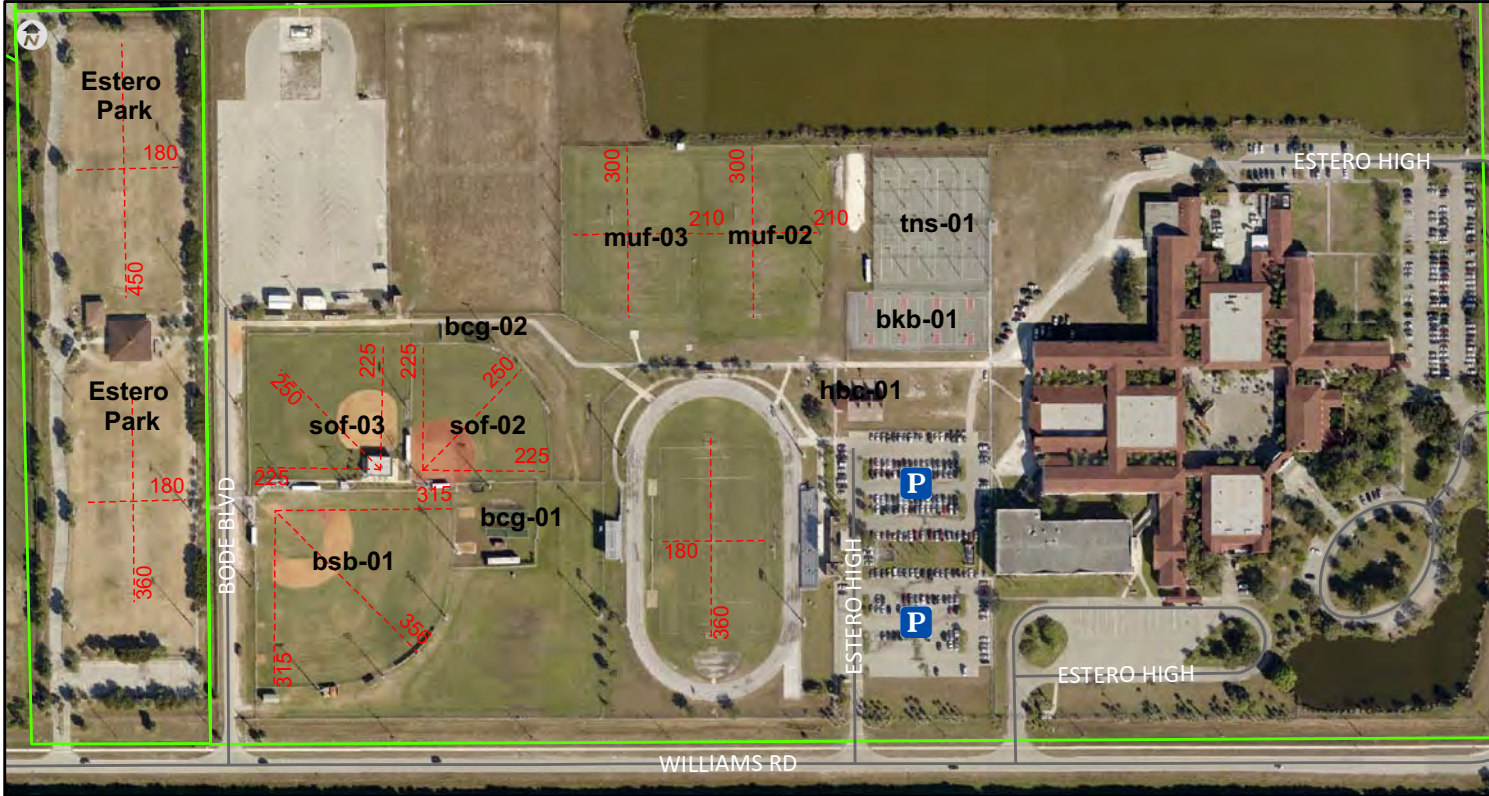

Restrooms	Yes
Concession Stands	N/A
Misc Comments: Parking capacity 100.	

DESCRIPTION	FACILITIES	Lights	Seating	Basepath	Mound	Infield	Outfield fence	Dugouts	Scoreboard
Large Baseball Field	bsb-01	YES	50	90 ft	60 ft	Grass	6'	Covered	YES
Softball Field	sof-02	YES	50	60 ft	40-50ft	Grass	6'	Not Covered	NO
Softball Field	sof-03	YES	50	60 ft	40-50ft	Grass	6'	Not Covered	NO
Batting Cages	bcg-01&02	YES							N/A
Multiuse Field	muf-01	YES	250						YES
Multiuse Field	muf-02	YES	Available						NO
Multiuse Field	muf-03	YES	Available						NO
(8) Tennis Courts	tns-01	YES							NO
(4) Basketball Courts	bkb-01	NO							NO
(6) Handball Courts	hbc-01	NO							NO
Track		Call Contact for more information on this facility