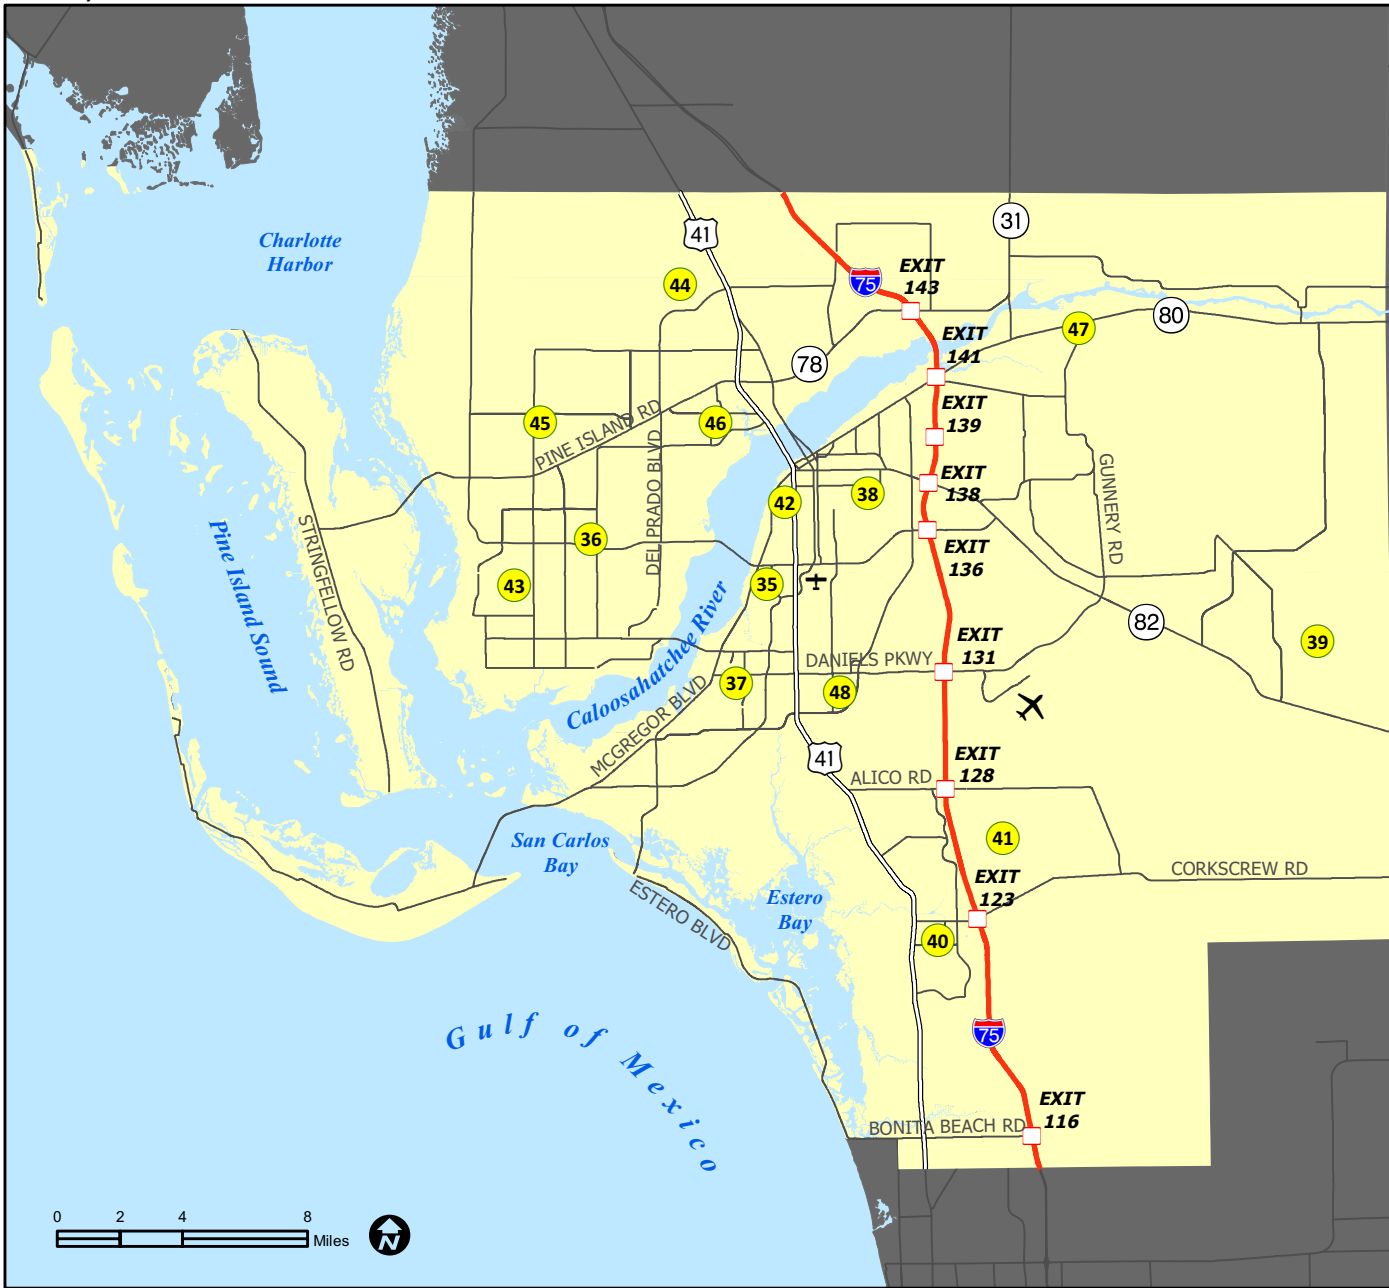

- **35** Bishop Verot High School
  (239) 274-6700
  5598 Sunrise Dr
  Fort Myers, FL 33919
- **36** Cape Coral High School
  (239) 574-6766
  2300 Santa Barbara Blvd
  Cape Coral, FL 33914
- **37** Cypress Lake High School
  (239) 481-2233
  6750 Panther Ln
  Fort Myers, FL 33907
- **38** Dunbar High School
  (239) 461-5322
  3800 East Edison Ave
  Fort Myers, FL 33916
- **39** East Lee High School
  (239) 369-2932
  715 Thomas Sherwin Ave
  Lehigh Acres, FL 33974
- **40** Estero High School
  (239) 947-9400
  21900 River Ranch Road
  Estero, FL 33912
- **41** Florida Gulf Coast University
  (239) 590-7051
  10501 FGCU Blvd North
  Fort Myers, FL 33965-6565
- **42** Fort Myers High School
  (239) 334-2167
  2635 Cortez Boulevard
  Fort Myers, FL 33901
- **43** Ida S. Baker High School
  (239) 458-6690
  3500 Agualinda Blvd
  Cape Coral, FL 33914
- **44** Island Coast High School
  (239) 458-0362
  2125 De Navarre
  Cape Coral, FL 33909
- **45** Mariner High School
  (239) 772-3324
  701 Chiquita Blvd North
  Cape Coral, FL 33993
- **46** North Fort Myers High School
  (239) 995-2117
  5000 Orange Grove Blvd
  North Fort Myers, FL 33903
- **47** Riverdale High School
  (239) 694-4141
  2600 Buckingham Rd
  Fort Myers, FL 33905
- **48** South Fort Myers High School
  (239) 561-0060
  14020 Plantation Road
  Fort Myers, FL 33912

School Facilities