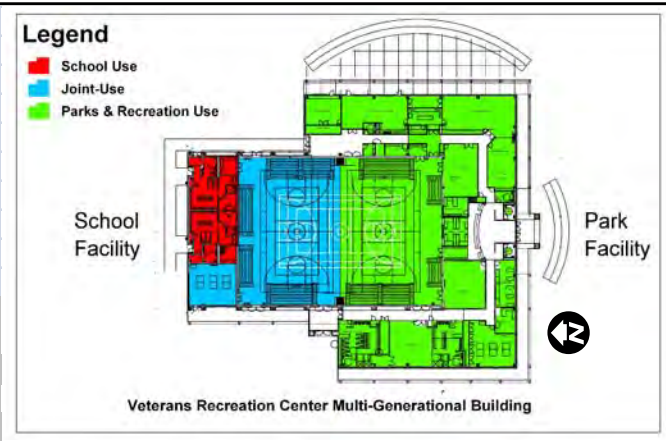

DESCRIPTION	FACILITIES	Lights	Seating	Basepath	Mound	Infield	Outfield fence	Dugouts	Scoreboard
Softball Field	sof-01	YES	25	65 ft	40-50 ft	Clay	6'	Covered	NO
Softball Field	sof-02	YES	25	65 ft	40-50 ft	Clay	6'	Covered	NO
Multiuse Field	muf-01	YES							NO
Multiuse Field	muf-02	YES							NO
Multiuse Field	muf-03	YES							NO
Multiuse Field	muf-04	YES							NO
Multiuse Field/Track	muf-05	NO	Call Contact for more information on this facility						NO
Multiuse Field*	muf-06	NO	Not Available	*Rough Field Not Consisting of Bermuda Grass					NO
(2) Covered Basketball	bkb-01	YES	YES						
(2) Basketball Courts	bkb-02	NO							
(8) Tennis Courts	tns	NO							
Pavilion			Call Contact for more information on this facility						
Skate Park	skp-01	NO	Call Contact for more information on this facility						
Recreation Center			38,000 sq ft facility Call Contact for more information on this facility