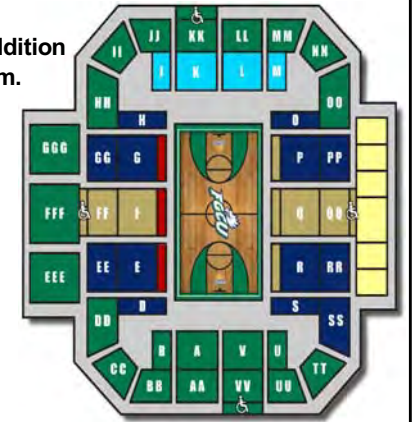

•Amenities Available:

- Approximately 20,000 sq. ft. main gym with 6 folding hoops, 3 practice courts, 2 portable goals and 1 main court
- 3 volleyball courts and 1 main volleyball court
- 4 retractable bleachers
- Approximately 8,000 sq. ft. auxiliary gym with 2 folding hoops and 1 court
- 1 volleyball court
- Hospitality suite that accommodates up to 80 banquet-style and 100 audience-style
- Six (6) sky boxes complete with refrigerators, cable televisions and service counters
- Two (2) ticket offices
- Six (6) ticket windows (3 for each ticket office)
- Two (2) concession stands
- Fitness center complete with free weights, cardio, power lifting room and aerobics room
- Wireless internet