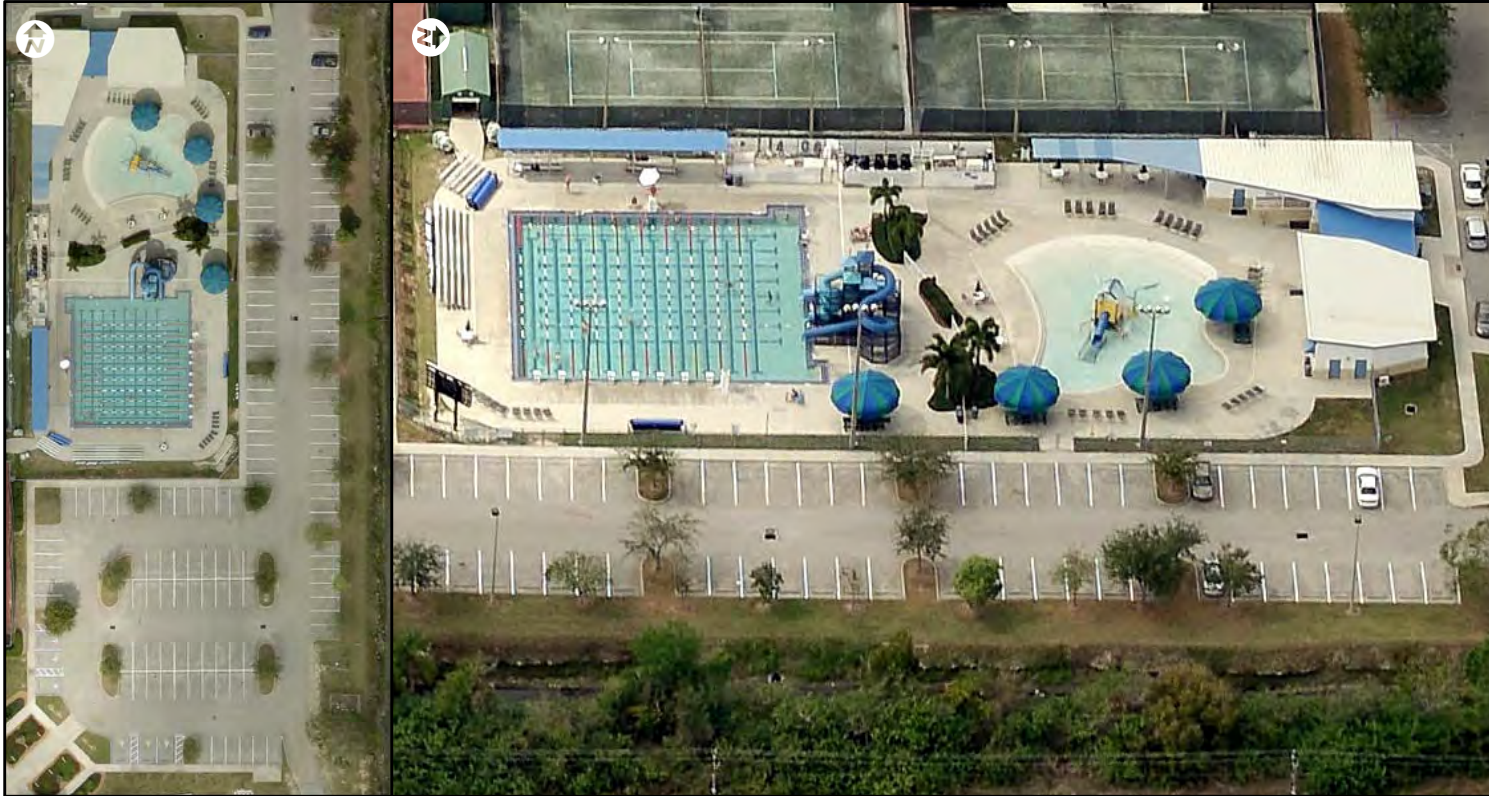

Restrooms	YES
Concession Stands	YES
Misc Comments: This facility has a full snack bar that serves drinks, both hot and cold foods from pizza and hot dogs to peanut butter and jelly sandwiches.	

•Fort Myers Aquatic Center

- *The Fort Myers Aquatics Center is a ten lane junior olympic sized competition pool.
- *Zero entry kiddie pool for children with a play feature.
- *A 30 foot slide feature that includes three different rides for all to enjoy.
- *Our kiddie feature keeps children and infants under 48 inches entertained while our 30 foot slide feature keeps those over 48 inches tall entertained.
- *Two picnic tables at each of our four funbrella's for hours of fun with relief from the sun.
- *College teams looking for a place to train during winter break in a warm climate area? The Fort Myers Aquatic Center can cater most of your training needs. With ten lanes of swim space we can hold up to 50-75 swimmers at a time.