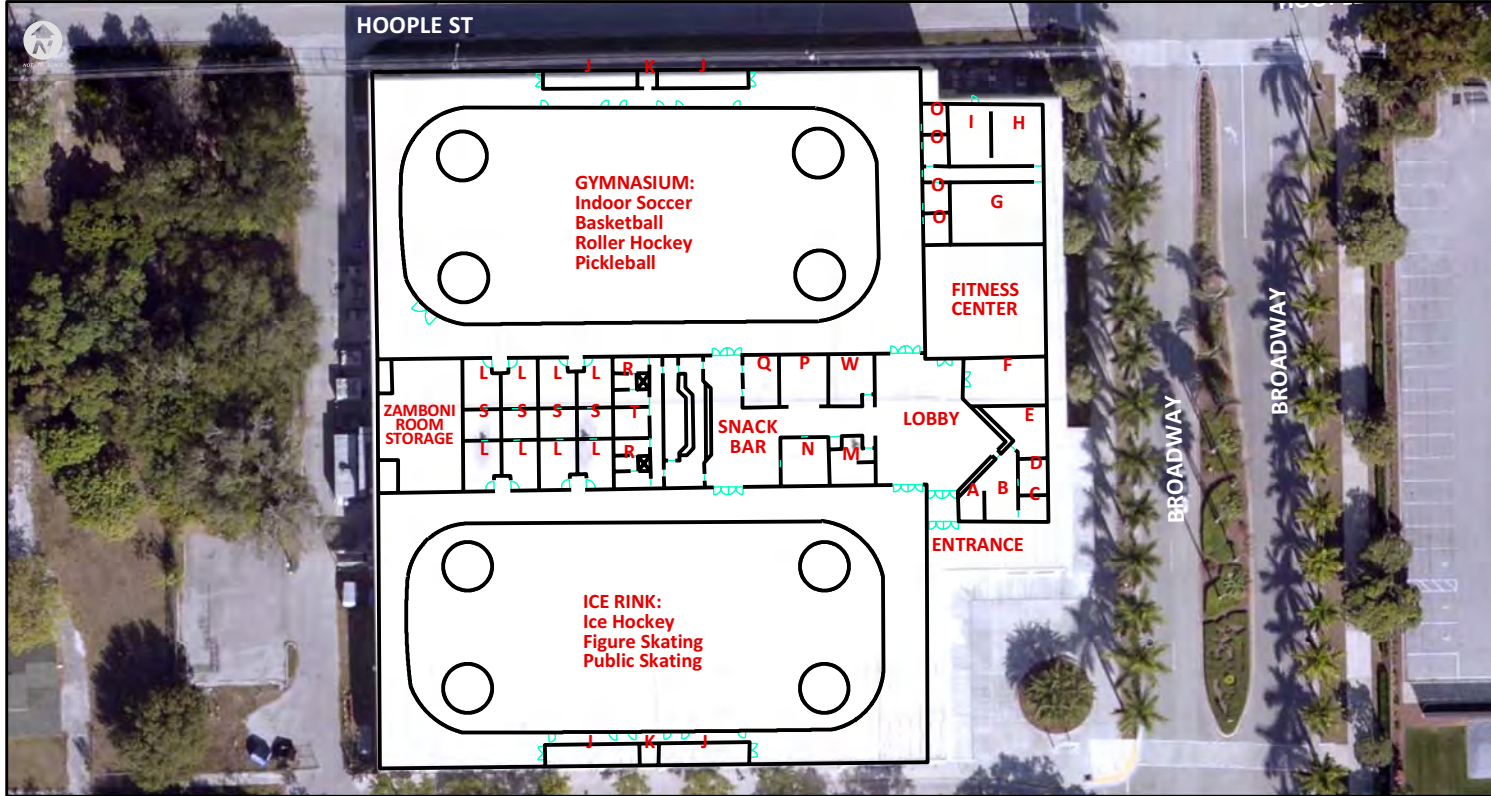

Restrooms	Yes
Concession Stands	Yes
Year Built: Opened	
November of 1998	
Gym Seating: 300	
Rink Seating: 300	
Party Rooms, Capacity: 30	
Parking Capacity: 350 paved	
Owned and operated by the City of Fort Myers.