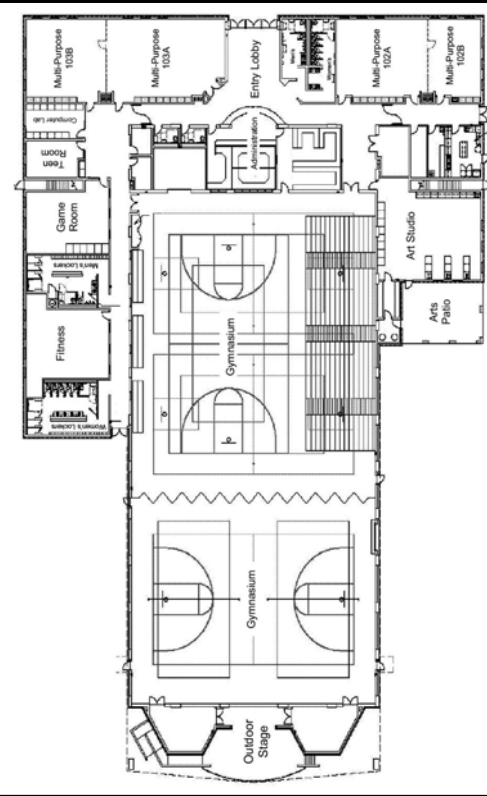

•Amenities Available:

- Approximately 20,000 sq. ft. main gym with 6 folding hoops, 3 practice courts, 2 portable goals and 1 main court
- 3 volleyball courts and 1 main volleyball court
- 4 retractable bleachers
- Approximately 8,000 sq. ft. auxiliary gym with 2 folding hoops and 1 court
- 1 volleyball court
- Hospitality suite that accommodates up to 80 banquet-style and 100 audience-style
- Six (6) sky boxes complete with refrigerators, cable televisions and service counters
- Two (2) ticket offices
- Six (6) ticket windows (3 for each ticket office)
- Two (2) concession stands
- Fitness center complete with free weights, cardio, power lifting room and aerobics room
- Wireless internet