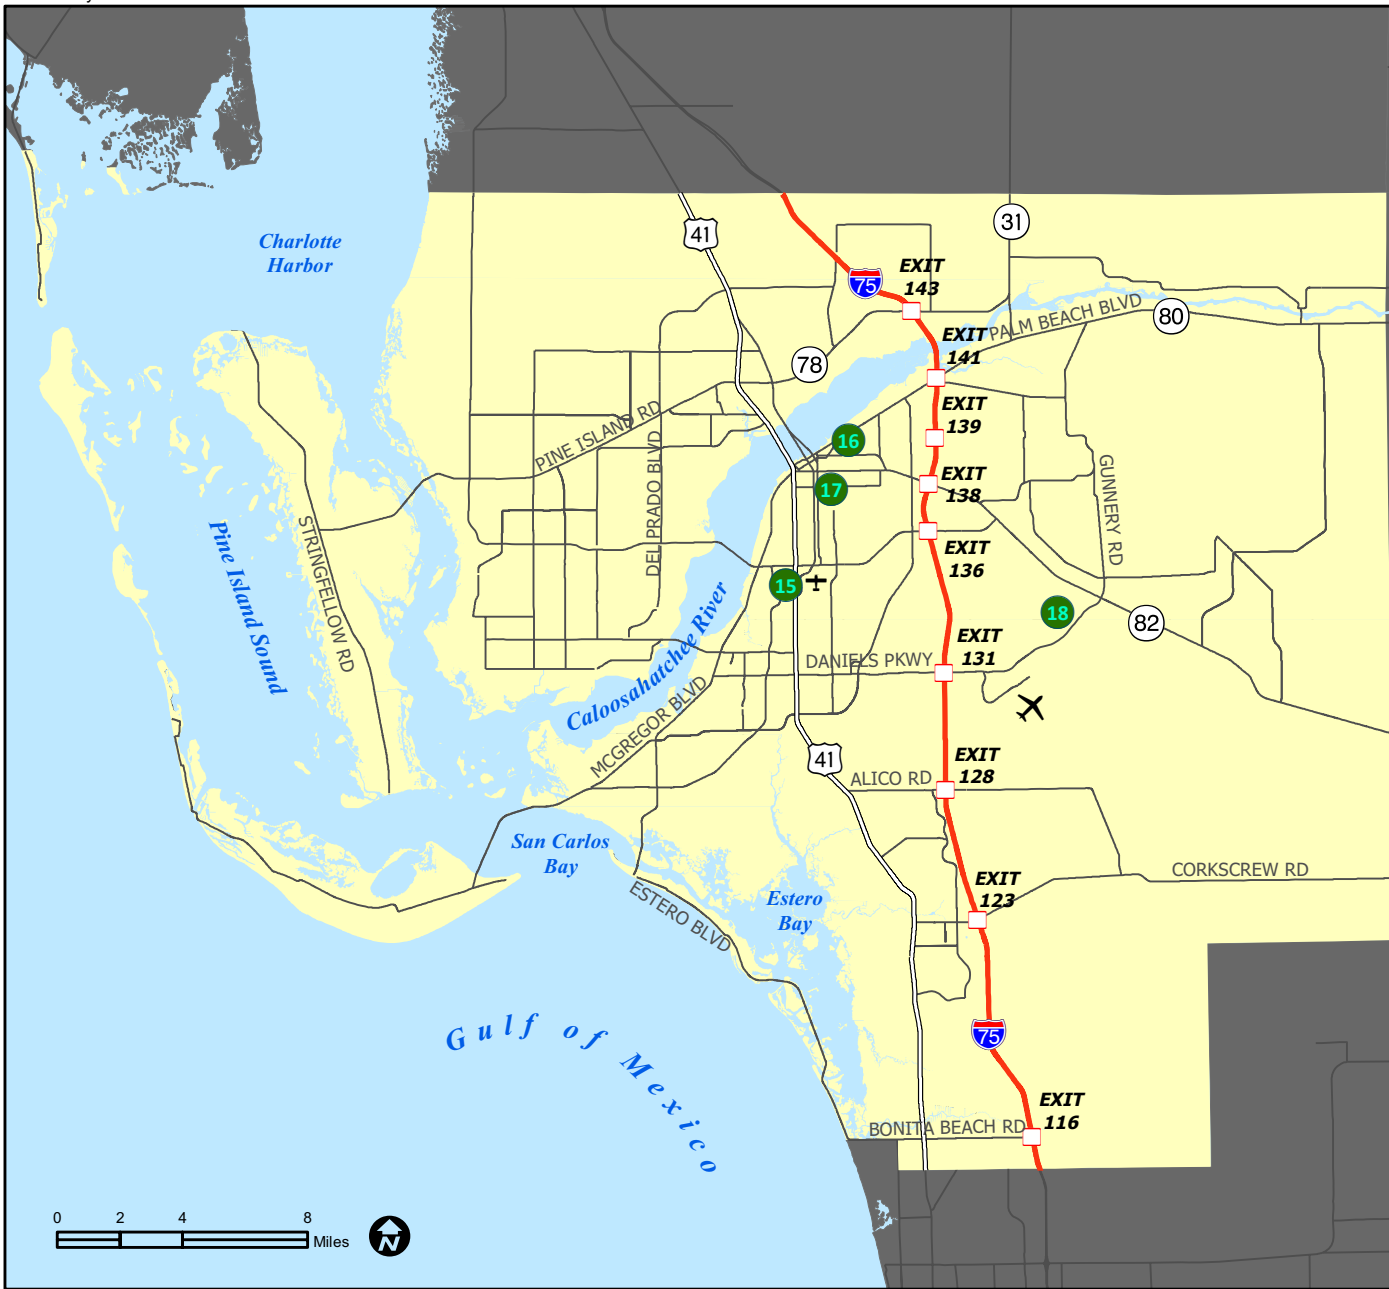

- **15 Sam Fleishman-Deleon Complex**
  (239) 872-7787
  1750 Matthew Dr
  Fort Myers, FL 33907
- **16 Shady Oaks Community Park**
  (239) 321-7514
  3300 Marion St
  Fort Myers, FL 33916
- **17 Stars Complex**
  (239) 321-7541
  2980 Edison Ave
  Fort Myers, FL 33916
- **18 *Gateway Park**
  (Operated by Gateway Services District)
  (239) 561-1313
  13260 Griffin Drive
  Fort Myers, FL 33913

City of Fort Myers Facilities