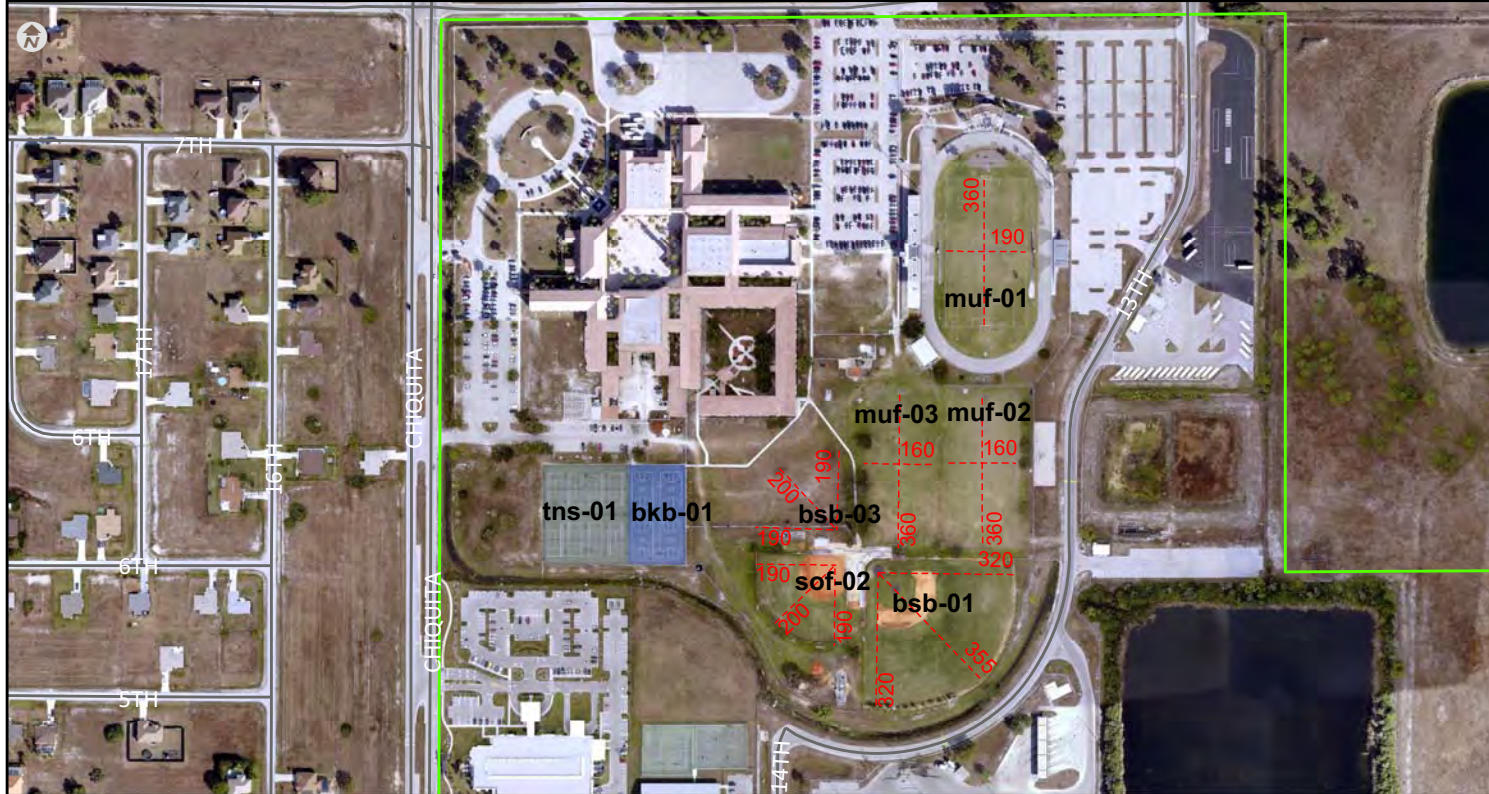

Restrooms	Yes
Concession Stands	N/A
Misc Comments: Parking capacity 200.	

DESCRIPTION	FACILITIES	Lights	Seating	Basepath	Mound	Infield	Outfield fence	Dugouts	Scoreboard
Multiuse Field	muf-01	YES							N/A
Multiuse Field	muf-02	NO							NO
Multiuse Field	muf-03	NO							NO
Large Baseball Field	bsb-01	YES	100	90 ft	60 ft	Grass	6'	Covered	YES
Softball Field	sof-02	YES	100	60 ft	40-50 ft	Clay	6'	Not Covered	YES
Small Baseball Field	bsb-03	NO	100	60 ft	40-50 ft	Grass	NONE	Not Covered	NO
(2) Bull Pens	N/A	NO							
(4) Basketball Courts	bkb-01	NO							
(8) Tennis Courts	tns-01	YES							
Track			Call Contact for more information on this facility