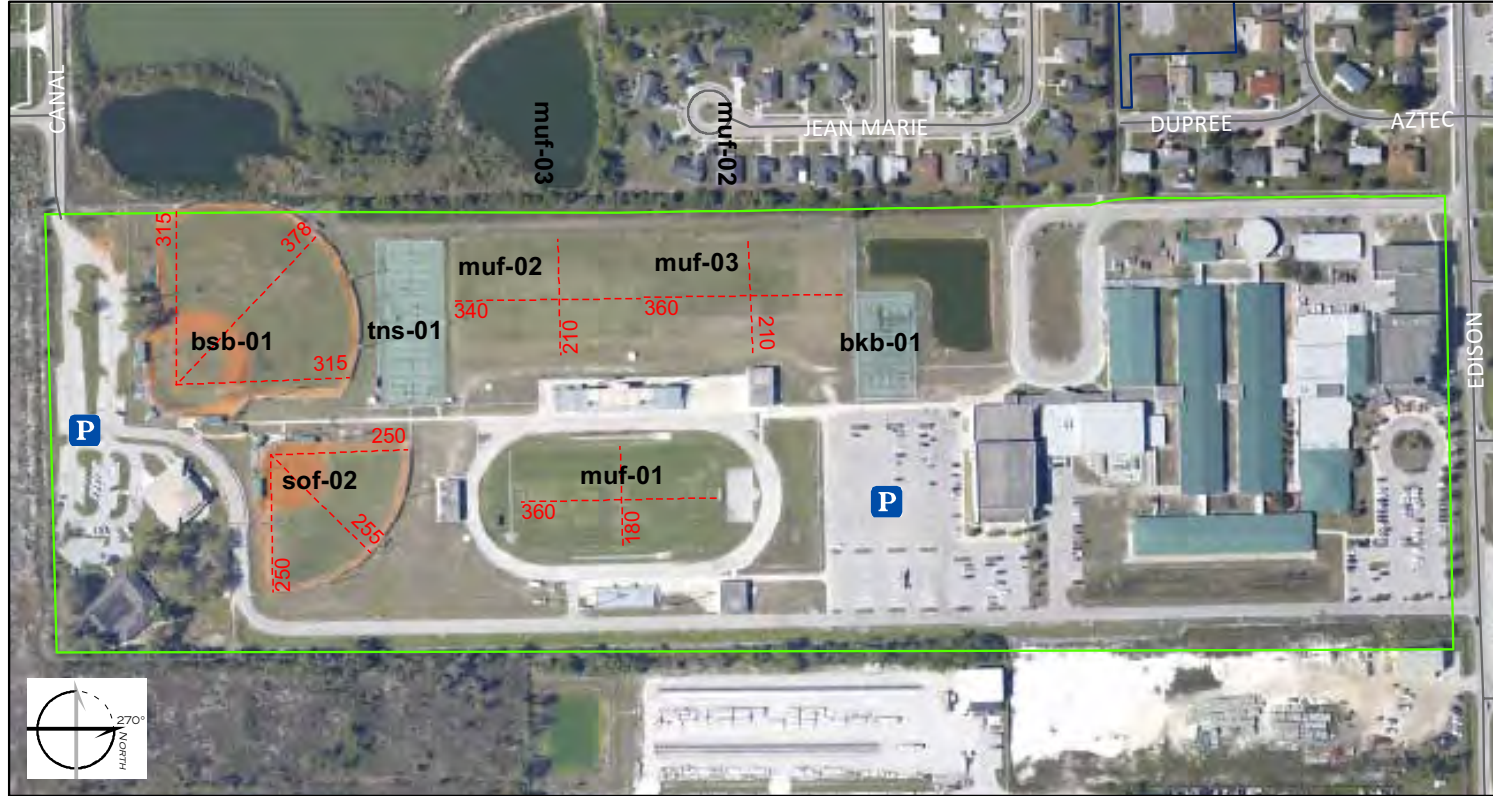

Restrooms	Yes
Concession Stands	Yes
Misc Comments:	
Directions: Take MLK BLVD to Highlands to Canal. Parking Capacity 100.	

DESCRIPTION	FACILITIES	Lights	Seating	Basepath	Mound	Infield	Outfield fence	Dugouts	Scoreboard
Large Baseball Field	bsb-01	YES	200	90 ft	60 ft	Grass	8'	Covered	YES
Softball Field	sof-02	YES	100	60 ft	40-50 ft	Clay	8'	Covered	YES
(3) Basketball Courts	bkb-01	NO							NO
(6) Tennis Courts	tns-01	YES							NO
Multiuse Field	muf-01	NO							NO
Multiuse Field	muf-02	NO							NO
Multiuse Field	muf-03	NO							NO
Community Center		<i>Call Contact for more information on this facility</i>							
Day Care Center		<i>Call Contact for more information on this facility</i>							
Gymnasium		<i>Call Contact for more information on this facility</i>							
Track		<i>Call Contact for more information on this facility</i>