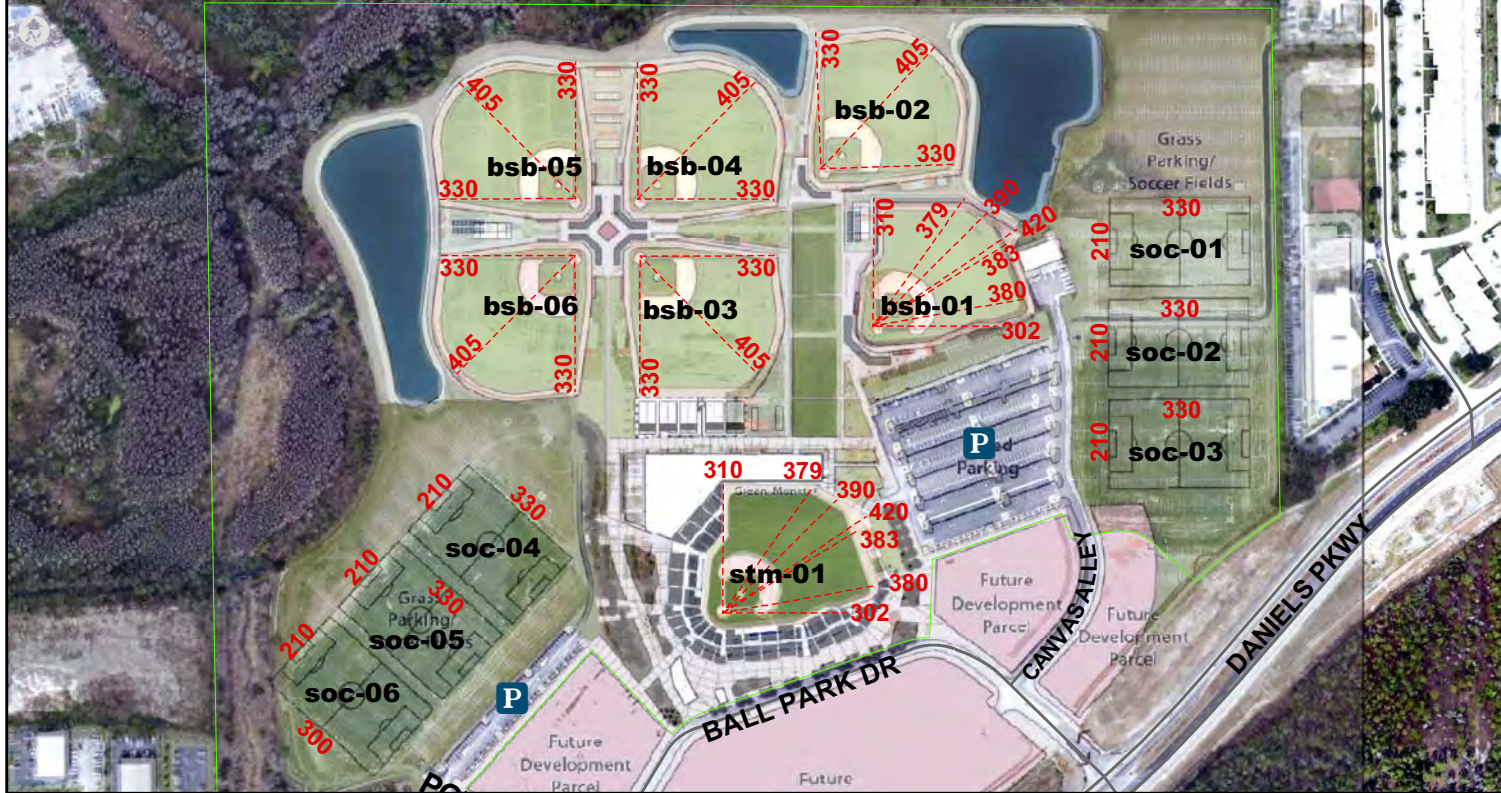

Created by: dcalvert 05.2012