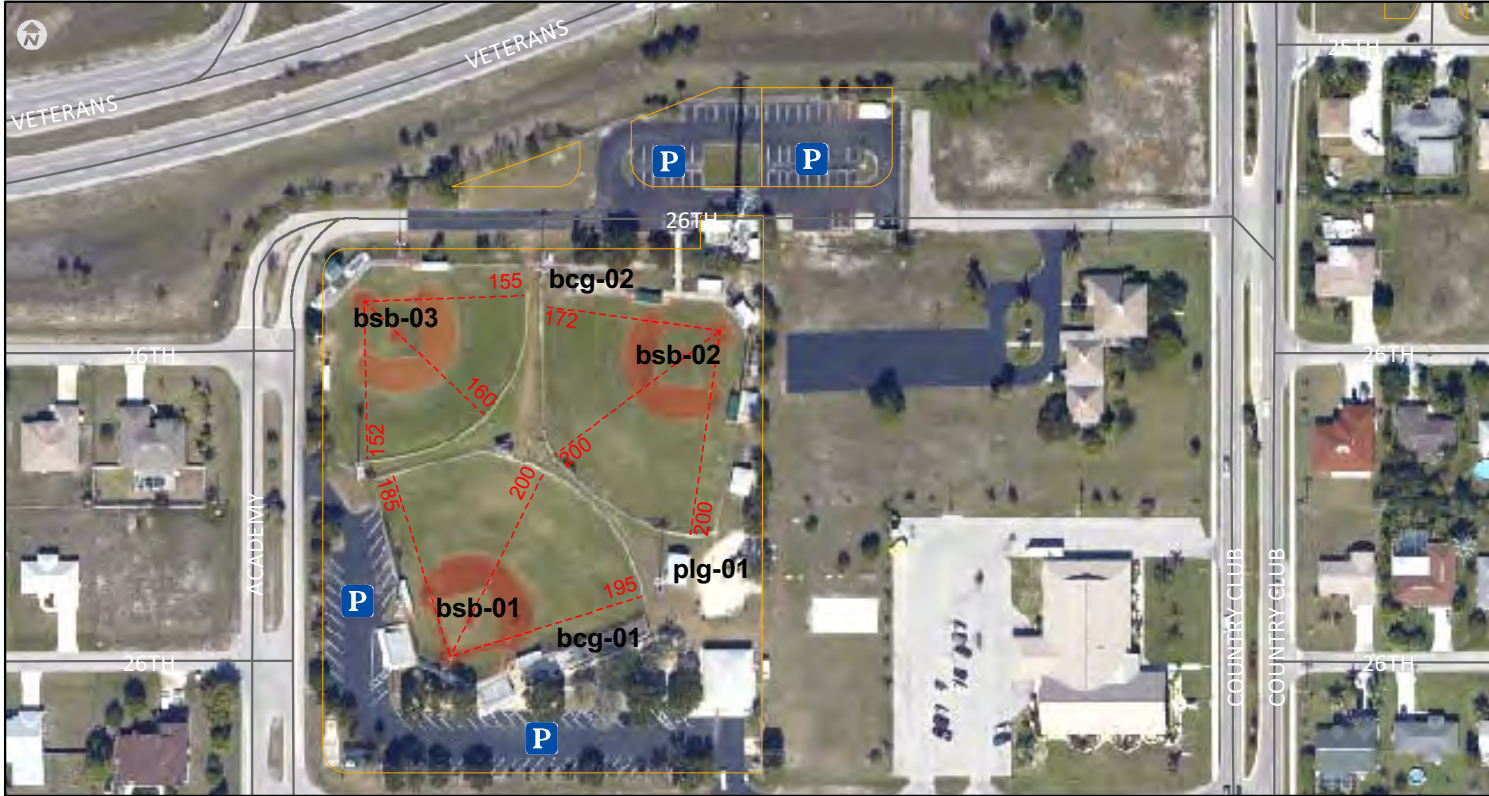

Restrooms	Yes
Concession Stands	Yes
Misc Comments: Parking Capacity 120. *Oldest baseball Field in the City of Cape Coral Park.	

DESCRIPTION	FACILITIES	Lights	Seating	Basepath	Mound	Infield	Outfield fence	Dugouts	Scoreboard
Small Baseball Field	bsb-01	YES	YES	60 ft	45 ft	Grass	6'	Covered	YES
Small Baseball Field	bsb-02	YES	YES	60 ft	45 ft	Grass	6'	Covered	YES
Small Baseball Field	bsb-03	YES	YES	60 ft	45 ft	Grass	4'	Covered	YES
Concession Stand	css-01								
Playground	plg-01								
Batting Cages	bcg-01								
Batting Cages	bcg-02