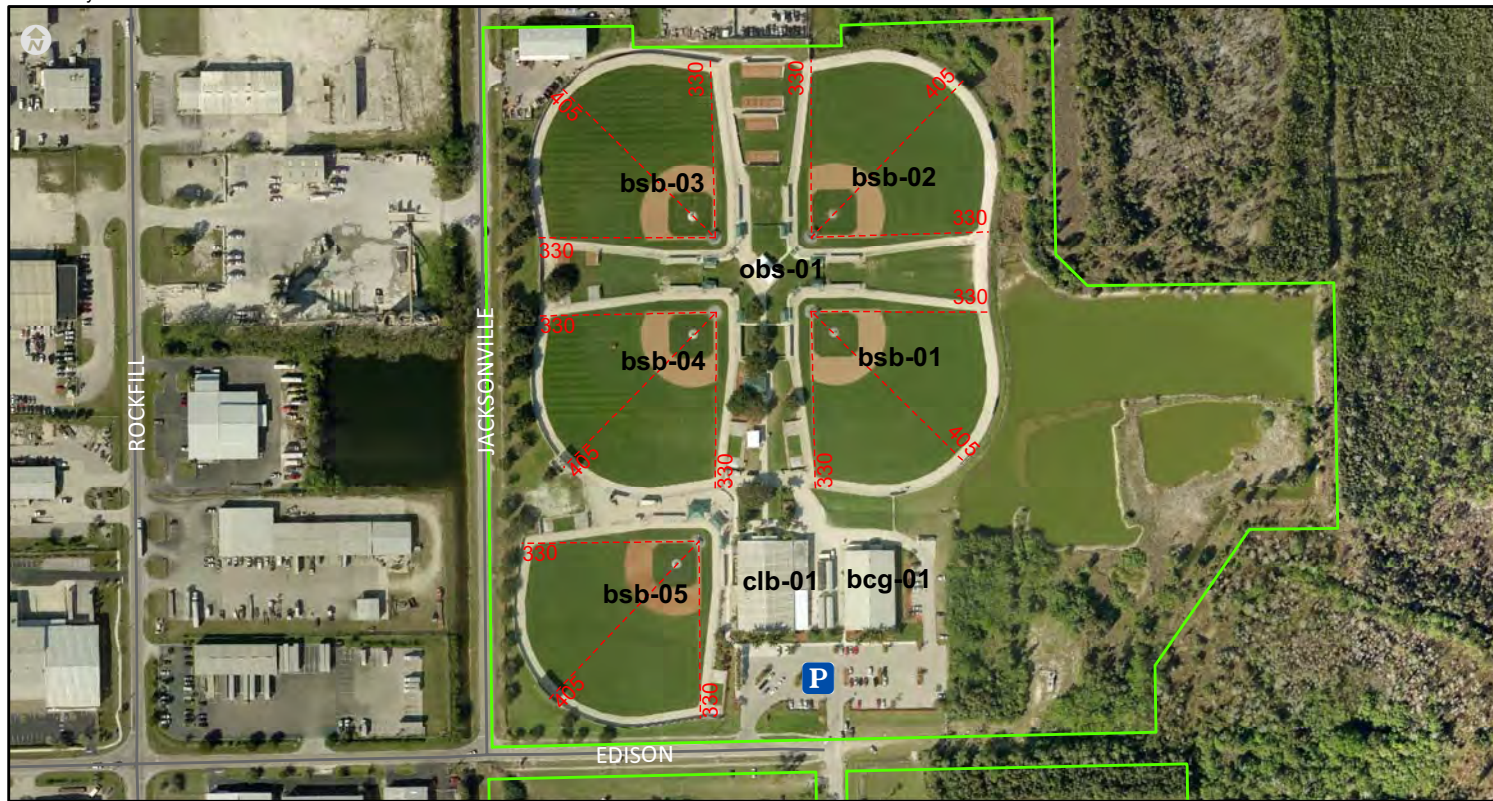

Home of the Boston Red Sox Spring Training Complex 1993 to 2011

Created by: dcalvert 05.2012

Restrooms	Yes
Concession Stands	NO
Misc Comments: Parking Capacity 200. The Clubhouse includes: a spacious meeting room, conference room, and an umpire locker room.