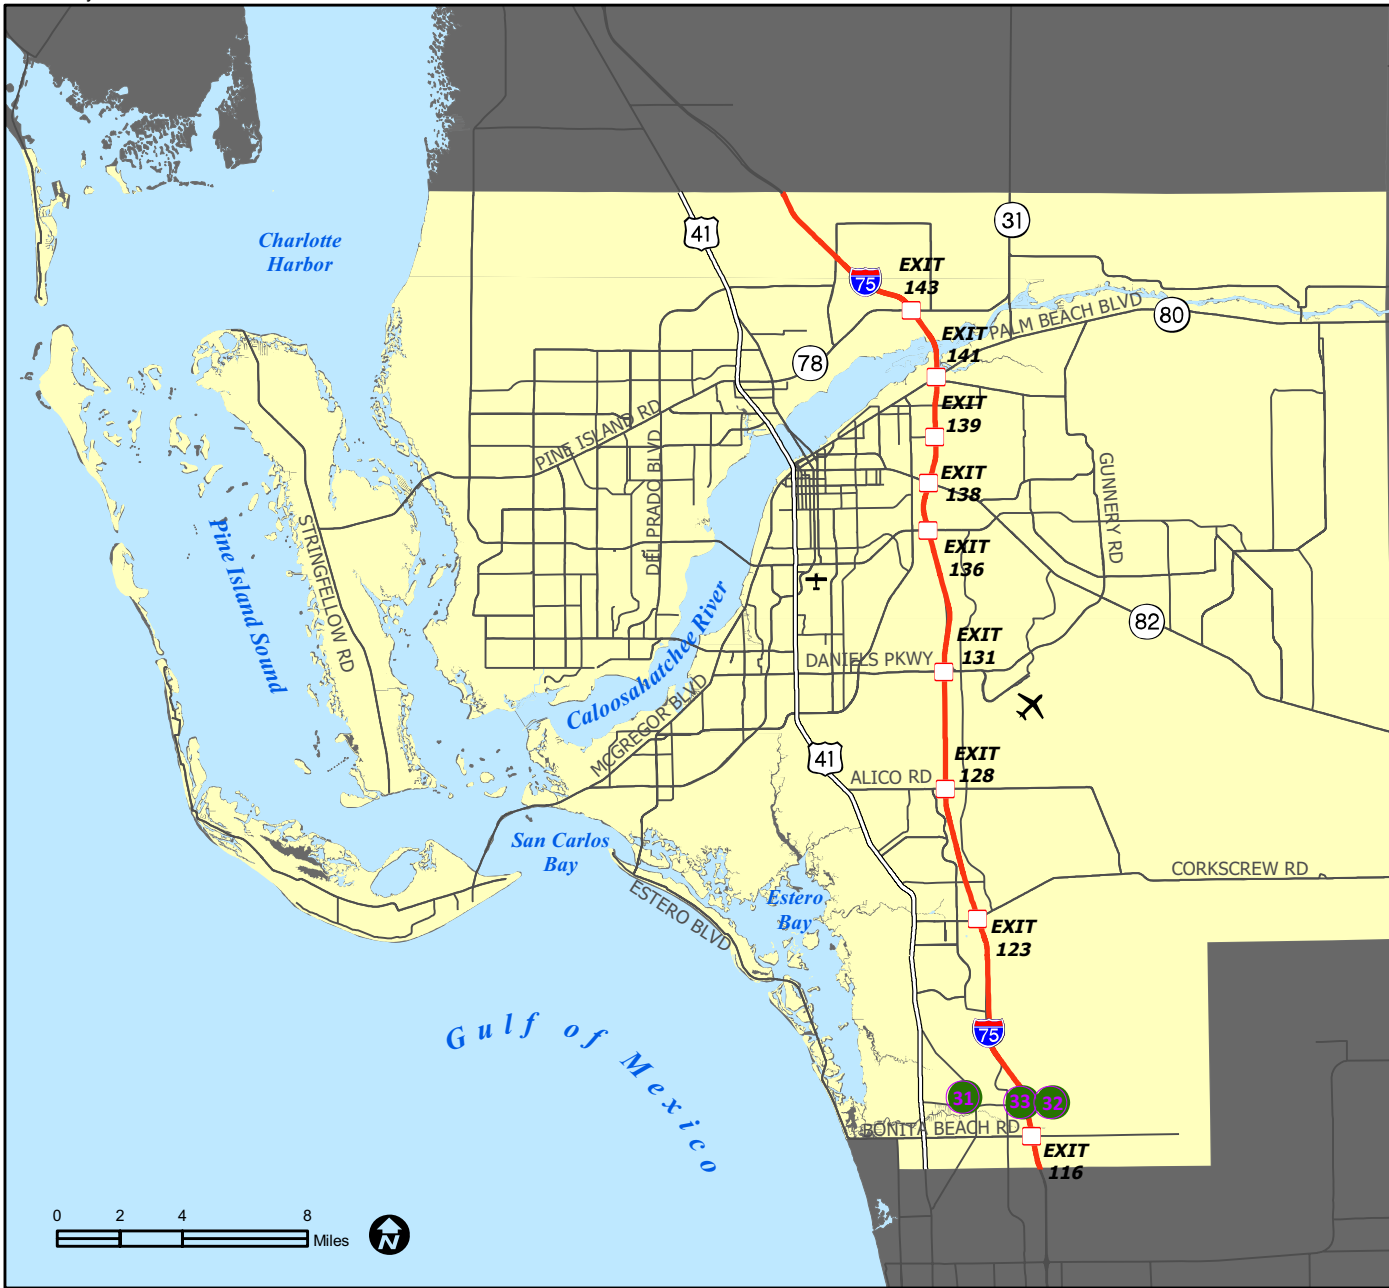

- **31** Bonita Springs Community Park
  (239) 992-2556
  26740 Pine Ave
  Bonita Springs, FL 34135
- **32** Bonita Springs Soccer Complex
  (239) 992-2556
  27100 Kent Road
  Bonita Springs, FL 34135
- **33** Marni Fields Complex
  (239) 992-2556
  26740 Pine Ave
  Bonita Springs, FL 34135

City of Bonita Springs Facilities