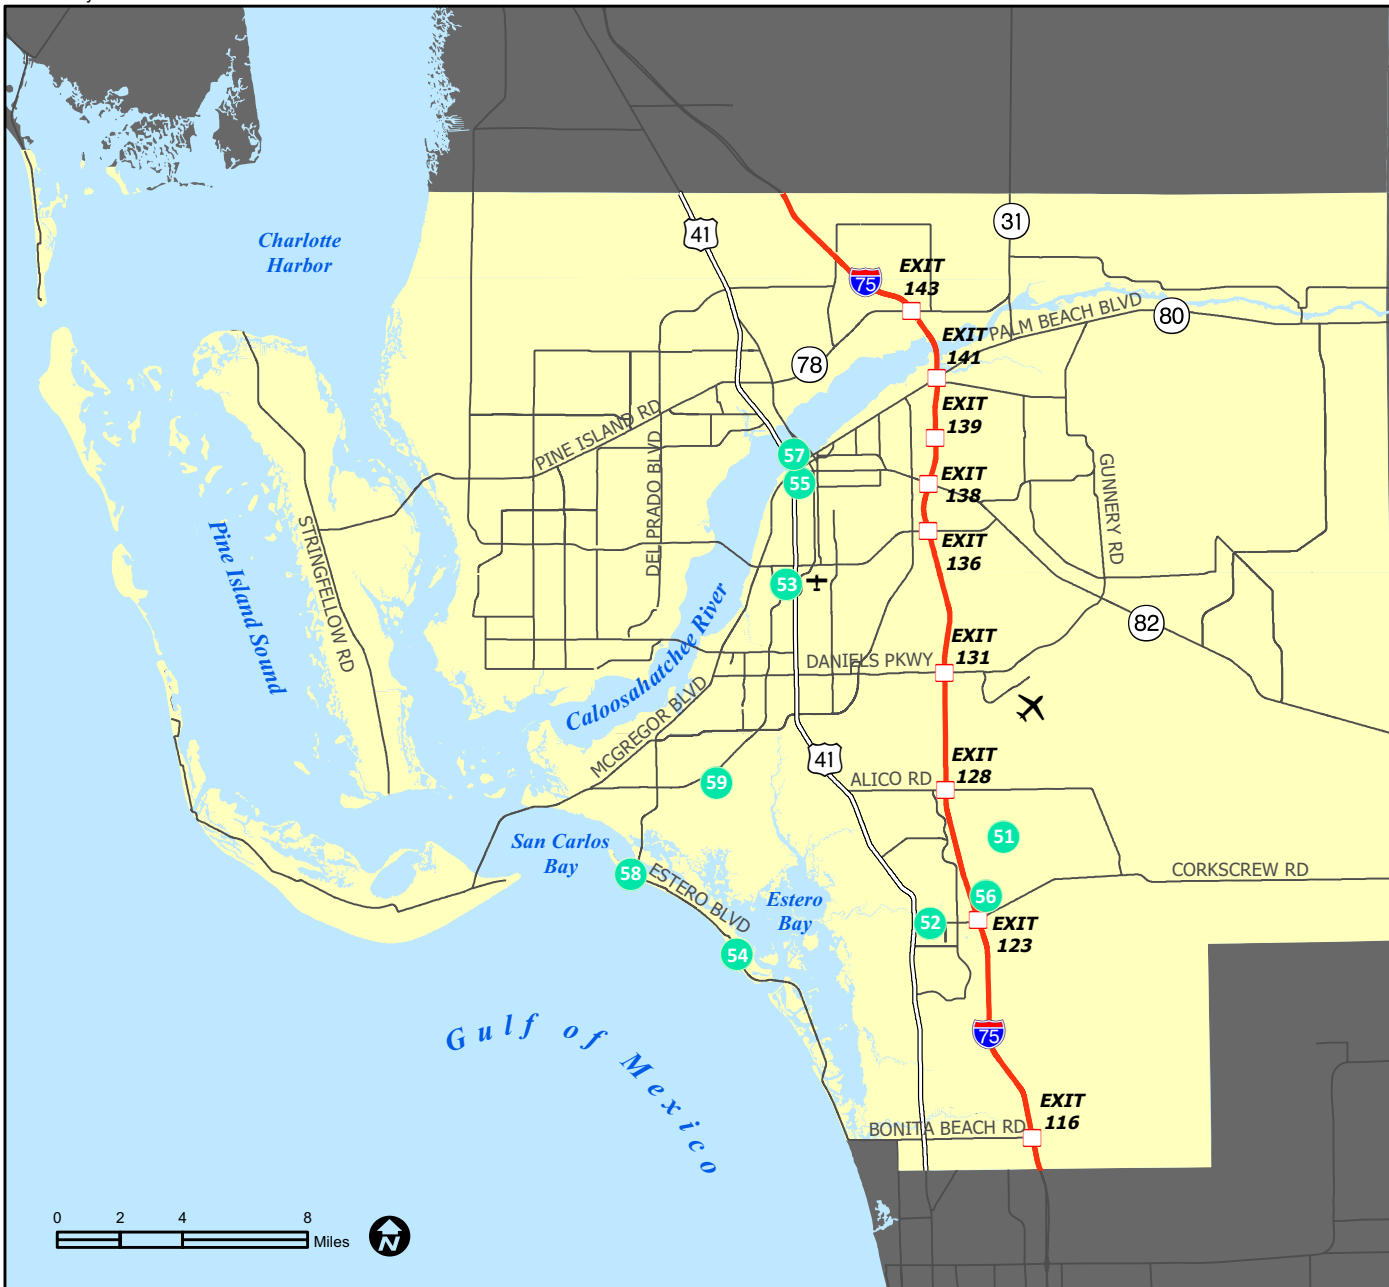

- **51** Alico Arena FGCU
  (239) 590-7145
  10501 Florida Gulf Coast University Blvd
  Fort Myers, FL 33965
  FGCU Lake Parkway East
- **52** Estero Recreation Center
  (239) 498-0415
  9200 Corkscrew Palms Blvd
  Estero, FL 33928
- **53** Fort Myers Aquatic Center
  (239) 321-7553
  1750 Matthew Drive
  Fort Myers, FL 33907
- **54** Holiday Inn Fort Myers Beach
  (239) 463-5711
  6890 Estero Boulevard
  Fort Myers Beach, FL 33931
- **55** Fort Myers Skatium
  (239) 321-7510
  2250 Broadway
  Fort Myers, FL 33901
- **56** Germain Arena
  (239) 321-8110
  11000 Everblades Pkwy
  Estero, FL 33928
- **57** Harborside Event Center
  (239) 321-8120
  1375 Monroe Street
  Fort Myers, FL 33901
- **58** Lynn Hall Memorial Park & Pier
  (239) 765-6794
  950 Estero Blvd
  Fort Myers Beach, FL 33931
- **59** Wa-Ke Hatchee Recreation Center
  (239) 432-2154
  16760 Bass Road
  Fort Myers, FL 33908

Indoor & Specialized Recreation Facilities