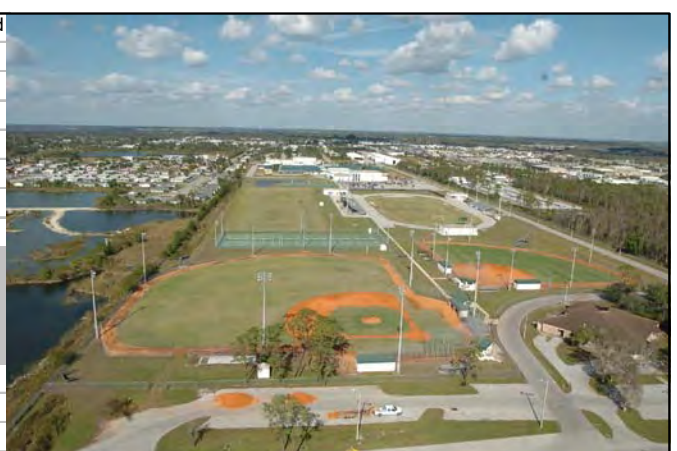

DESCRIPTION	FACILITIES	Lights	Seating	Basepath	Mound	Infield	Outfield fence	Dugouts	Scoreboard
Large Baseball Field	bsb-01	YES	200	90 ft	60 ft	Grass	8'	Covered	YES
Softball Field	sof-02	YES	100	60 ft	40-50 ft	Clay	8'	Covered	YES
(3) Basketball Courts	bkb-01	NO							NO
(6) Tennis Courts	tns-01	YES							NO
Multiuse Field	muf-01	NO							NO
Multiuse Field	muf-02	NO							NO
Multiuse Field	muf-03	NO							NO
Community Center		<i>Call Contact for more information on this facility</i>							
Day Care Center		<i>Call Contact for more information on this facility</i>							
Gymnasium		<i>Call Contact for more information on this facility</i>							
Track		<i>Call Contact for more information on this facility</i>