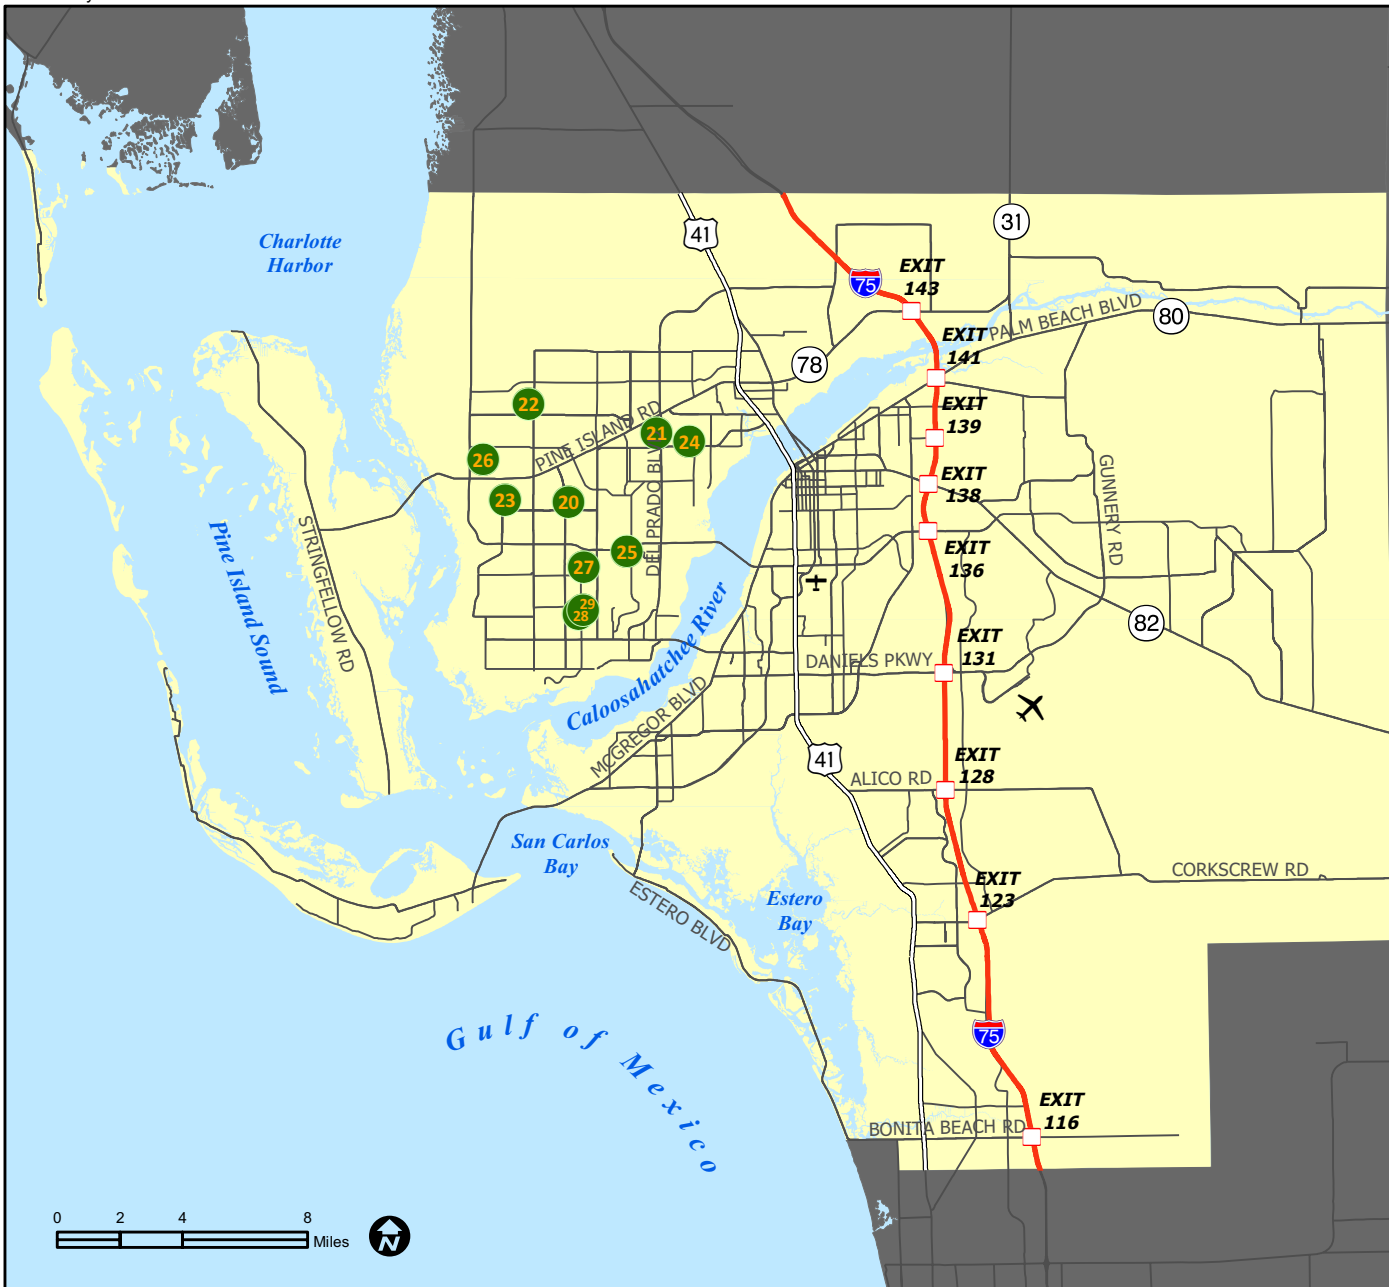

- **20** BMX-Strausser
  (239) 242-3488
  1410 SW 6th Place
  Cape Coral, FL 33991
- **21** Burton Memorial Park
  (239) 242-3488
  1502 N.E. 3rd Terrace
  Cape Coral, FL 33909
- **22** Cape Coral Northwest Complex
  (239) 242-3488
  1030 NW 16th Place
  Cape Coral, FL 33993
- **23** Cape Coral Sports Complex
  (239) 242-3488
  1500 Sports Blvd
  Cape Coral, FL 33991
- **24** *Hancock Community Park
  Operated by Lee County
  (239) 229-1627
  2211 Hancock Bridge Pkwy
  North Fort Myers, FL 33990
- **25** Jason Verdow Memorial Park
  (239) 242-3488
  801 S.E. 27th Street
  Cape Coral, FL 33904
- **26** Jim Jeffers Soccer Complex
  (239) 242-3488
  2810 S.W. 3rd Lane
  Cape Coral, FL 33991
- **27** Koza-Saladino Park
  (239) 242-3488
  301 S.W. 30th Terrace
  Cape Coral, FL 33914
- **28** Pelican Baseball Complex
  (239) 242-3488
  4182 Pelican Blvd
  Cape Coral, FL 33994
- **29** Pelican Soccer Complex
  (239) 242-3488
  4020 S.W. 2nd Court
  Cape Coral, FL 33914

City of Cape Coral Facilities