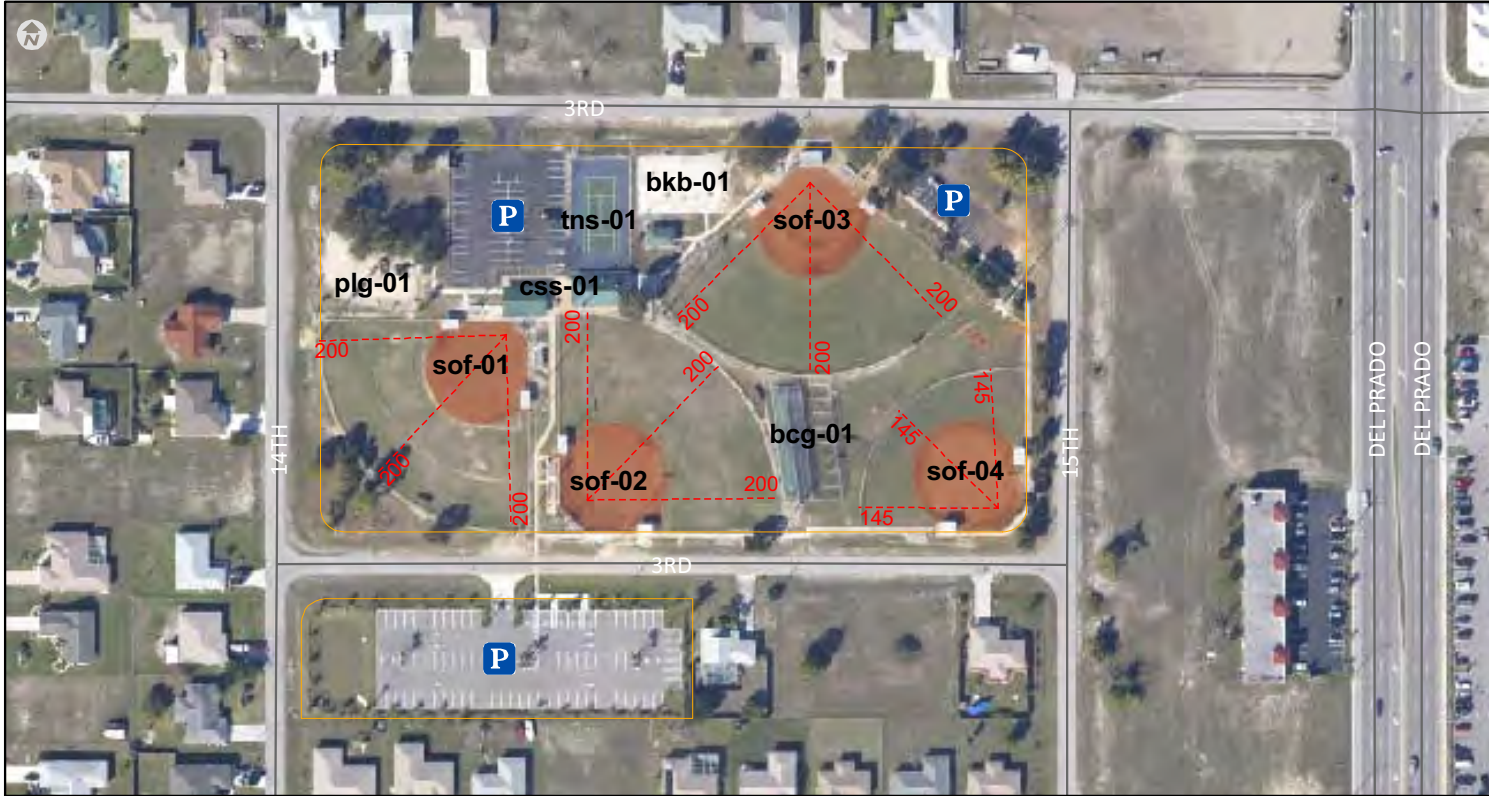

Restrooms	Yes
Concession Stands	Yes
Misc Comments: Parking Capacity 135. *City of Cape Coral Park.	

DESCRIPTION	FACILITIES	Lights	Seating	Basepath	Mound	Infield	Outfield fence	Dugouts	Scoreboard
Softball Field	sof-01	YES	YES	60 ft	40-50 ft	Clay		YES	
Softball Field	sof-02	YES	YES	60 ft	40-50 ft	Clay		YES	
Softball Field	sof-03	YES	YES	60 ft	40-50 ft	Clay		YES	
Softball Field	sof-4	YES	YES	60 ft	40-50 ft	Clay		YES	
Batting Cages	bcg-01								
Concession Stand	css-01								
Tennis Court	tns-01	NO							
Basketball Courts	bkb-01	NO							
Playground	plg-01