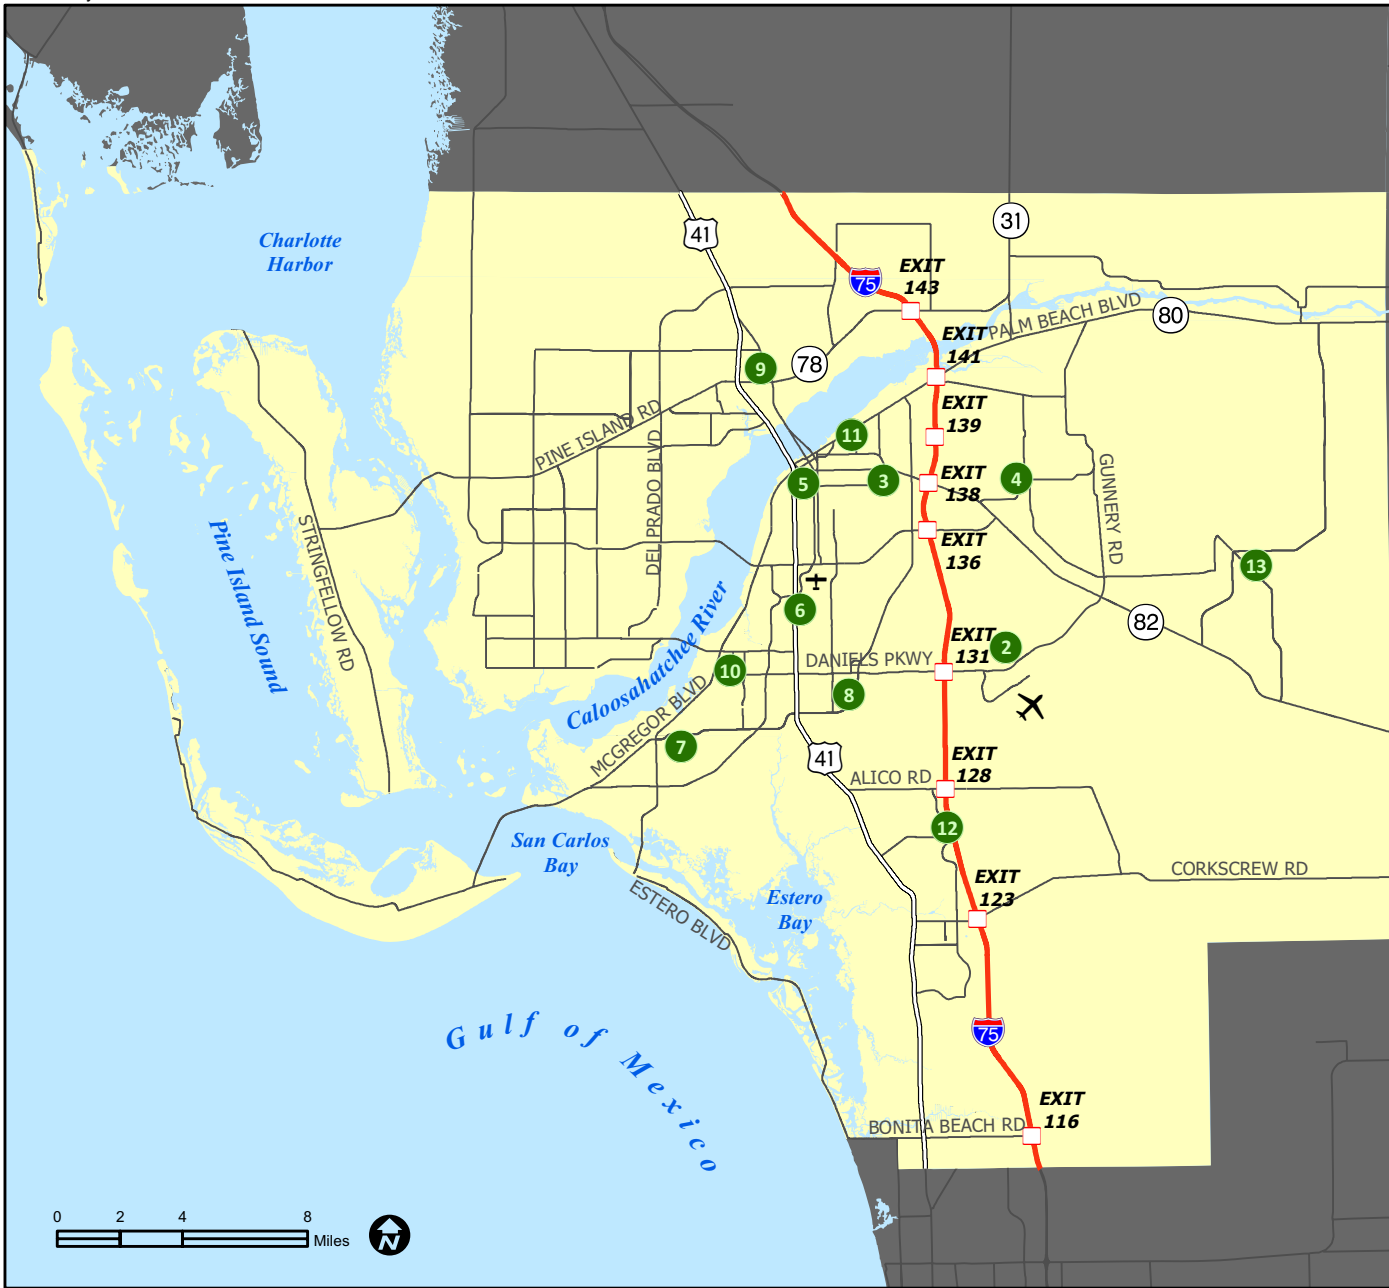

- **2** JetBlue Park
  (239) 533-7222
  11500 Fenway South Drive
  Fort Myers, FL 33913
- **3** Player Development Complex
  (239) 533-7425
  4301 Edison Ave
  Fort Myers, FL 33916
- **4** Buckingham Community Park
  (239) 338-3288
  9800 Buckingham Road
  Fort Myers, FL 33905
- **5** City of Palms Park
  (239) 533-7425
  2201 Edison Ave
  Fort Myers, FL 33901
- **6** Jerry Brooks Park
  (239) 432-2154
  50 South Road
  Fort Myers, FL 33906
- **7** Kelly Road Soccer Complex
  (239) 432-2154
  10750 Kelly Road
  Fort Myers, FL 33908
- **8** Lee County Sports Complex
  (239) 768-4225
  14100 Six Mile Cypress Parkway
  Fort Myers, FL 33912
- **9** North Fort Myers Community Park
  (239) 707-7033
  2021 N. Tamiami Trail
  North Fort Myers, FL 33903
- **10** Rutenberg Community Park
  (239) 432-2154
  6500 South Point Blvd
  Fort Myers, FL 33919
- **11** Terry Park
  (239) 533-7275
  3410 Palm Beach Blvd
  North Fort Myers, FL 33916
- **12** Three Oaks Park
  (239) 498-0415
  18215 Three Oaks Parkway
  Fort Myers, FL 33912
- **13** Veterans Park & School
  (239) 369-1521
  55 Homestead Rd
  Lehigh Acres, FL 33936

Lee County Parks & Recreation Facilities