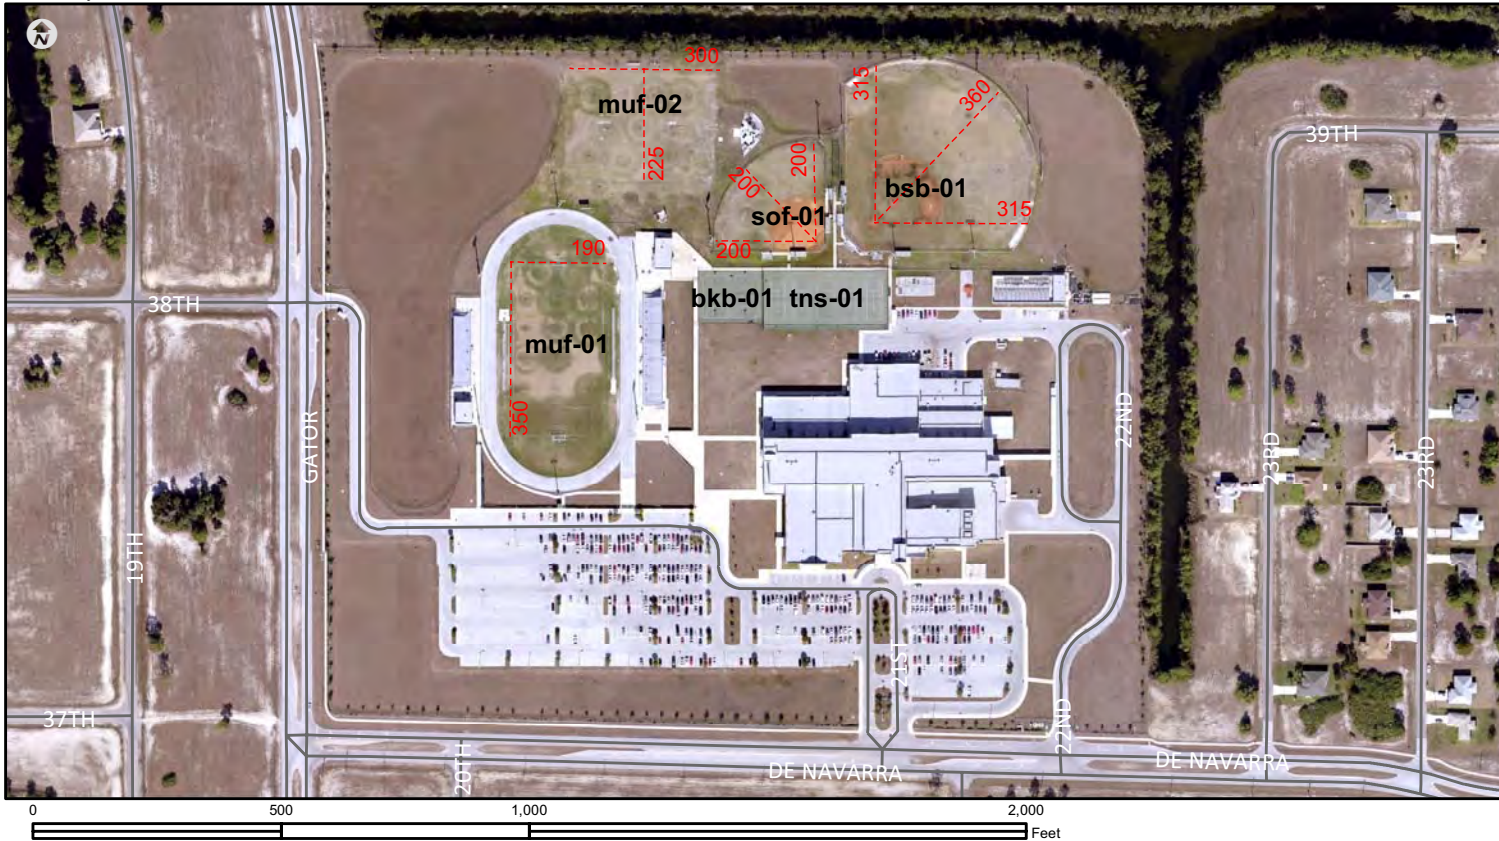

Restrooms	Yes
Concession Stands	NA
Misc Comments:	

DESCRIPTION	FACILITIES	Lights	Seating	Basepath	Mound	Infield	Outfield fence	Dugouts	Scoreboard
Large Baseball Field	bsb-01	YES	YES	90'	60'	Grass		Covered	YES
Softball Field	sof-01	YES	YES	60'	45'	Clay		Covered	YES
Multi-use Field	muf-01	YES	YES						YES
Multi-use Field	muf-02	NO	NO						
Multi-use Field	muf-03	NO	NO						
(3) Tennis Courts	tns-01	NO	NO						
(2) Basketball Courts	bkb-01	NO	NO						
Track									