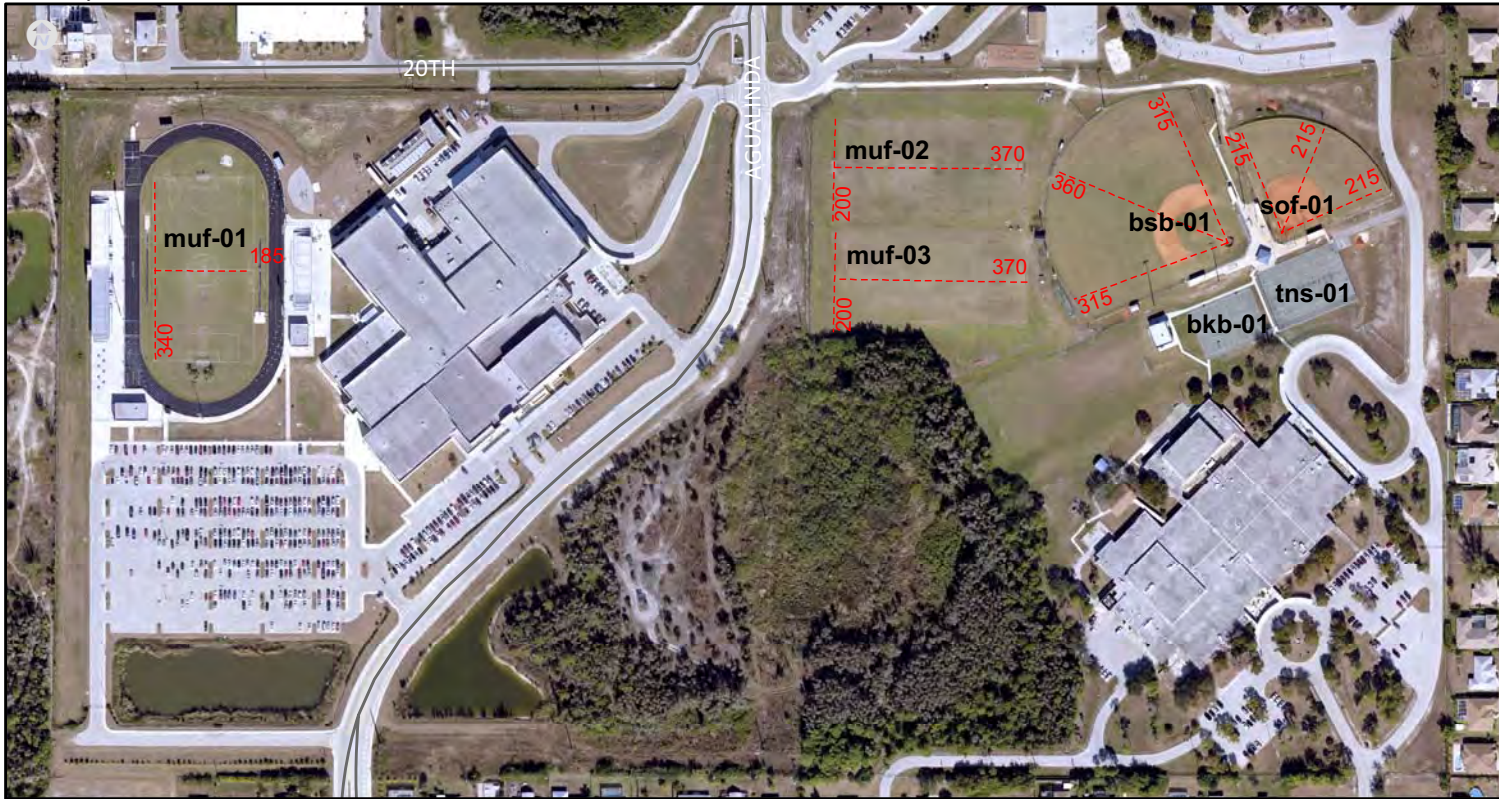

Restrooms	Yes
Concession Stands	NA
Misc Comments:	

DESCRIPTION	FACILITIES	Lights	Seating	Basepath	Mound	Infield	Outfield fence	Dugouts	Scoreboard
Large Baseball Field	bsb-01	YES	YES	90'	60'	Grass		Covered	YES
Softball Field	sof-01	YES	YES	60'	45'	Clay		Covered	YES
Multi-use Field	muf-01	YES	YES						YES
Multi-use Field	muf-02	NO	NO						
Multi-use Field	muf-03	NO	NO						
(3) Tennis Courts	tns-01	NO	NO						
(2) Basketball Courts	bkb-01	NO	NO						
Track