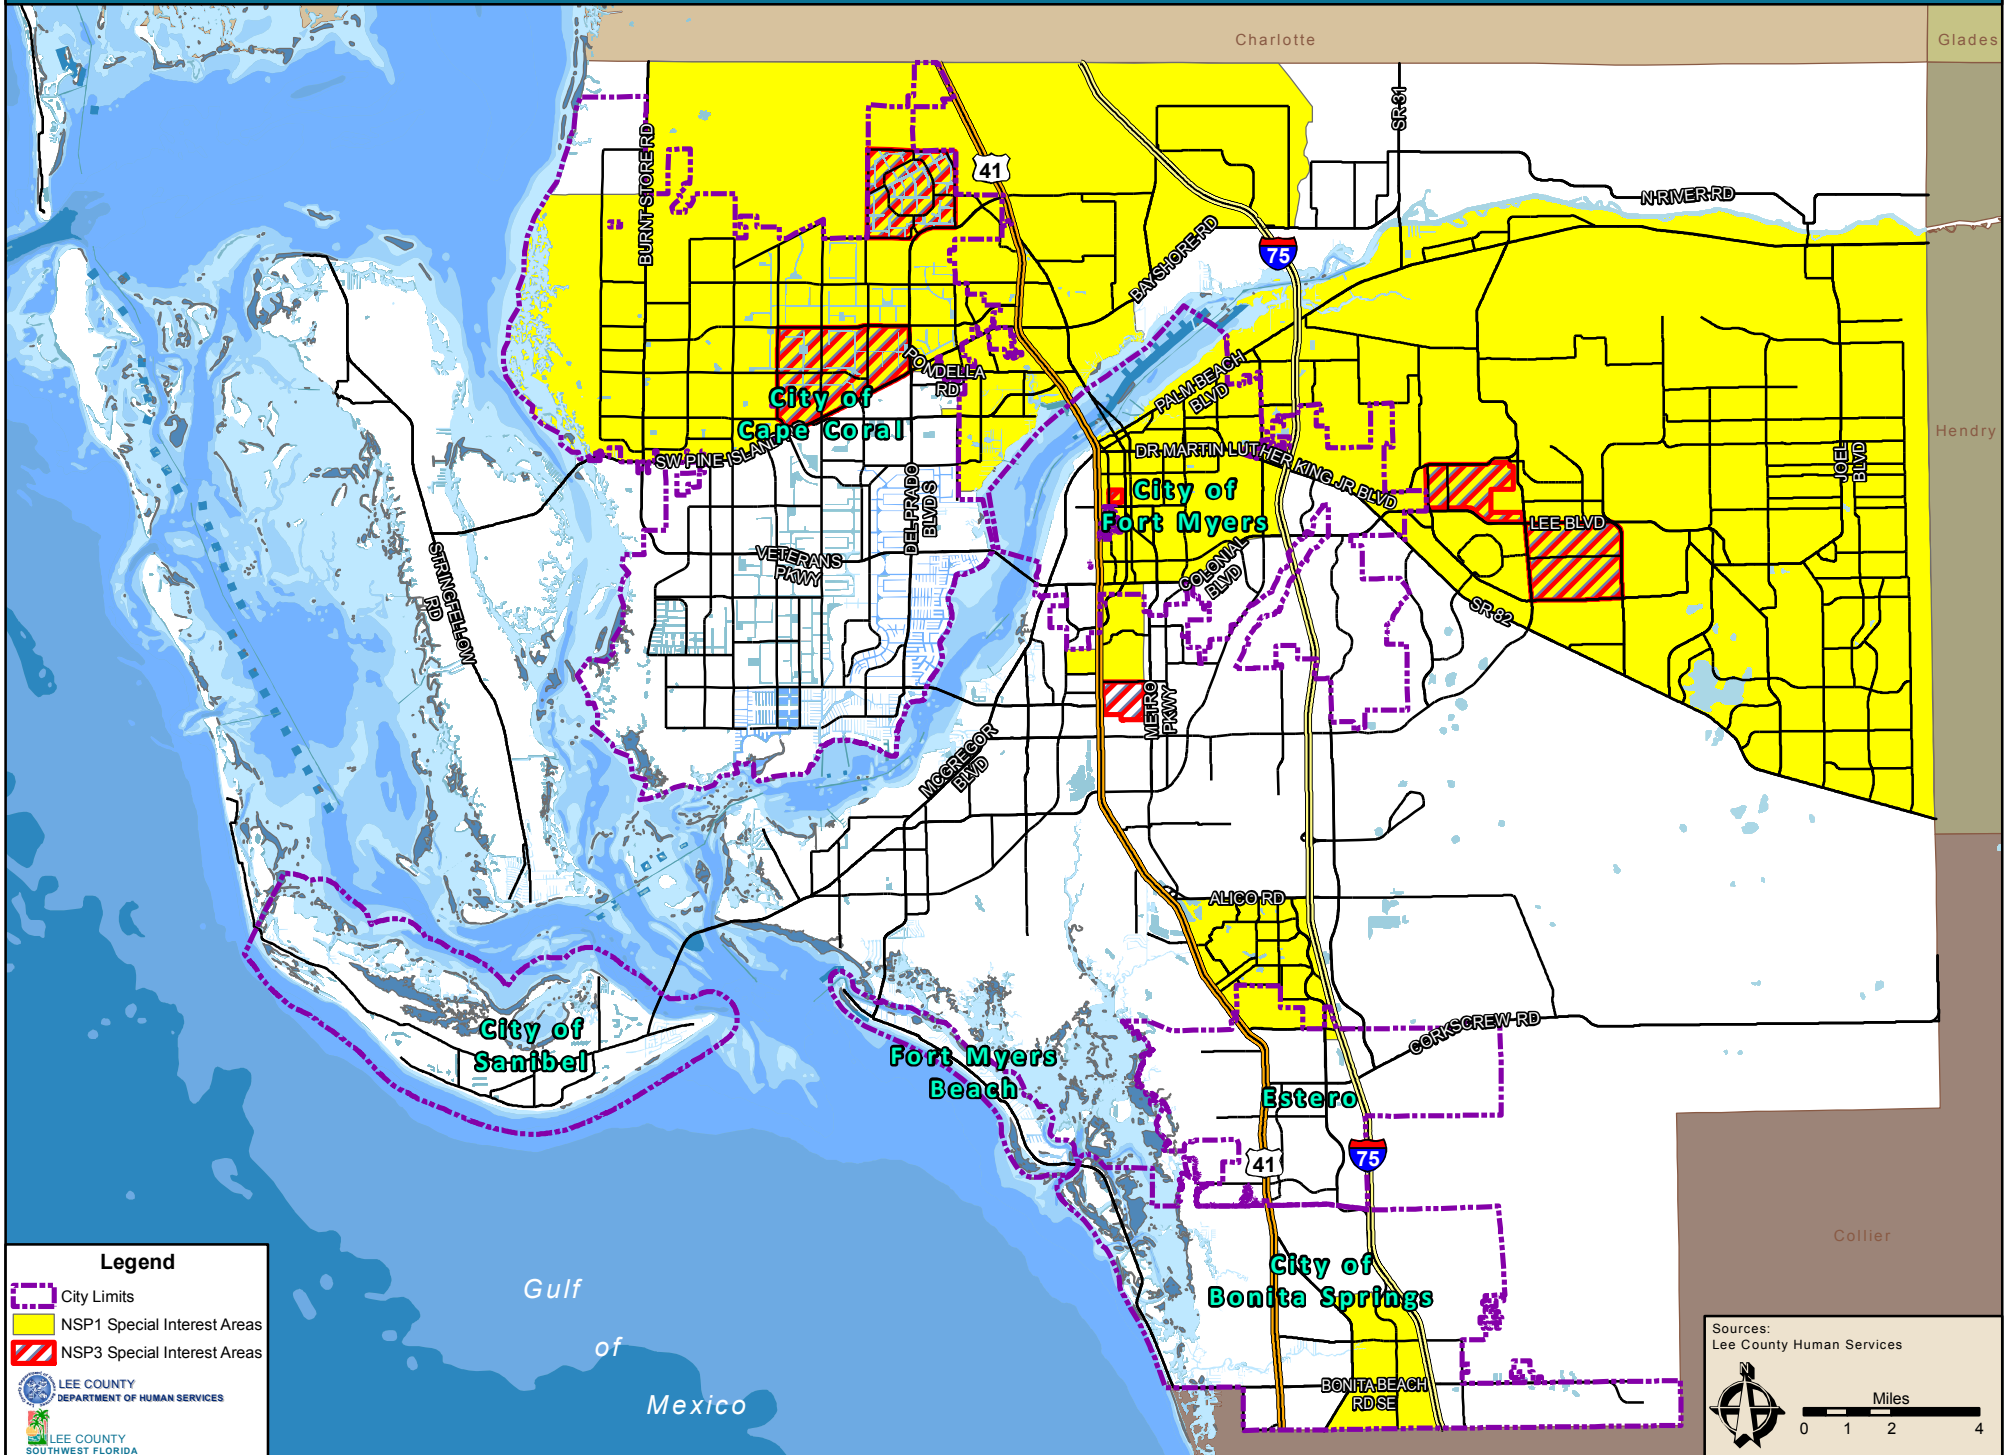

# NSP Special Interest Areas

**Legend**

- City Limits
- NSP1 Special Interest Areas
- NSP3 Special Interest Areas

LEE COUNTY  
DEPARTMENT OF HUMAN SERVICES

LEE COUNTY  
SOUTHWEST FLORIDA

Sources:  
Lee County Human Services

Miles  
0 1 2 4