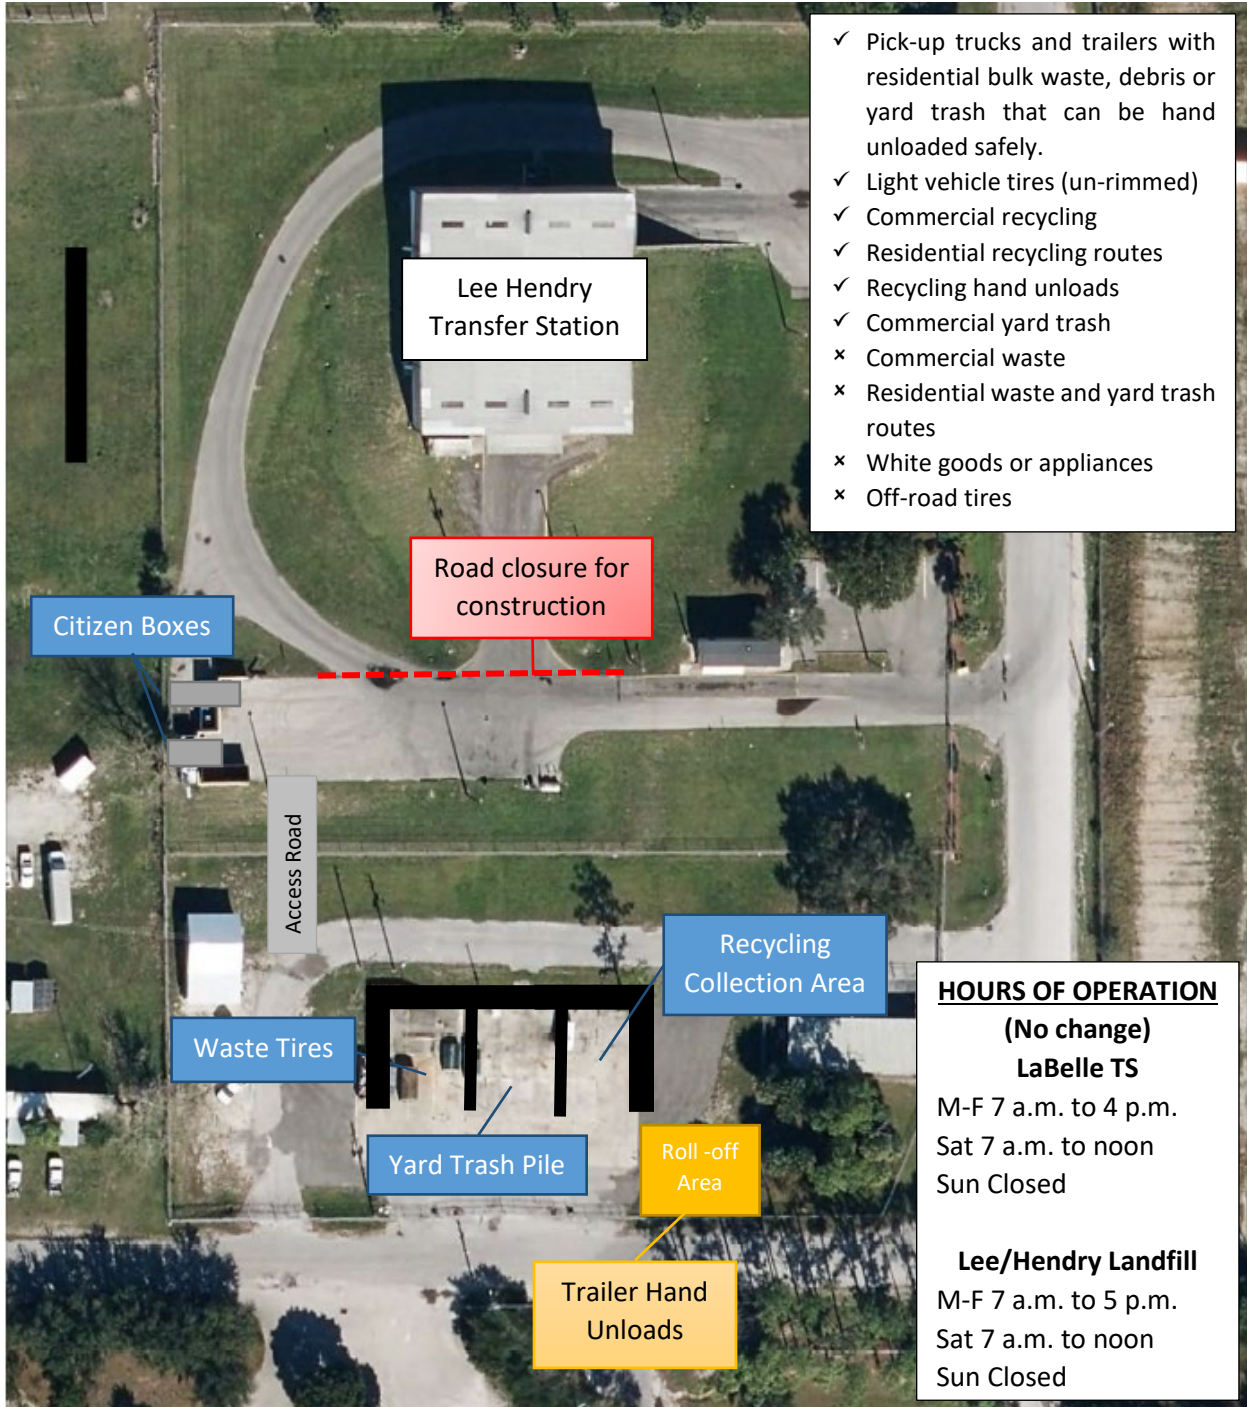

- Pick-up trucks and trailers with residential bulk waste, debris and yard trash that can be hand unloaded safely
- Light vehicle tires (un-rimmed)
- Commercial recycling
- Residential recycling routes
- Recycling hand unloads
- Commercial yard trash

The following materials will **not** be accepted

- Commercial waste
- Residential waste and yard trash routes
- White goods or appliances
- Off-road tires

In addition, the Lee/Hendry Landfill located at 5500 Church Road, Felda, FL 33930, will have extended hours of operations during the shutdown period.

Adjusted hours of operation at the Landfill will be as follows:

- Monday to Friday 7 a.m. to 5 p.m.
- Saturday 7 a.m. to Noon
- Closed on Sunday

- ✓ Pick-up trucks and trailers with residential bulk waste, debris or yard trash that can be hand unloaded safely.
- ✓ Light vehicle tires (un-rimmed)
- ✓ Commercial recycling
- ✓ Residential recycling routes
- ✓ Recycling hand unloads
- ✓ Commercial yard trash
- × Commercial waste
- × Residential waste and yard trash routes
- × White goods or appliances
- × Off-road tires

HOURS OF OPERATION
(No change)
LaBelle TS
 M-F 7 a.m. to 4 p.m.
 Sat 7 a.m. to noon
 Sun Closed

Lee/Hendry Landfill
 M-F 7 a.m. to 5 p.m.
 Sat 7 a.m. to noon
 Sun Closed

LaBelle Transfer Station