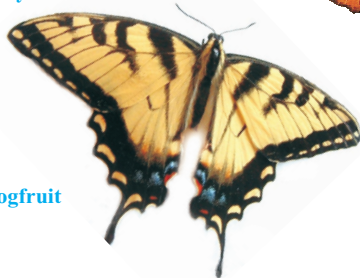

Eastern Tiger Swallowtail
(*Papilio glaucus*)
Wing Span: 4-5 inches
Host Plant: Sweet Bay
Family: Swallowtails