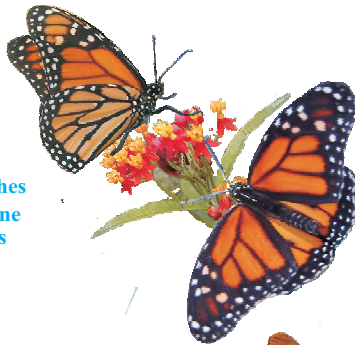

BUTTERFLIES OF LEE COUNTY

Malachite
(*Siproeta stelenes*)
Wing Span: 2.75 inches
Host Plant: Green Shrimp Plant
Family: Brushfoots

Zebra Heliconian
Florida State Butterfly
(*Heliconius charitonius*)
Wing Span: 3-3.25 inches
Host Plant: Corky Stem Passion Vine
Family: Brushfoots

Queen
(*Danaus gilippus*)
Wing Span: 3 inches
Host Plant: Milkweed
Family: Brushfoots

Mangrove Buckeye
(*Junonia evarete*)
Wing Span: 2 1/2 inches
Host Plant: Black Mangrove
Family: Brushfoots

Soldier
(*Danaus eresimus*)
Wing span: 3.25 inches
Host Plant: White vine
Family: Brushfoots

Monarch
(*Danaus plexippus*)
Wing Span: 4 inches
Host Plant: Milkweed
Family: Brushfoots

Viceroy
(*Limenitis archippus*)
Wing Span: 2.75 inches
Host Plant: Willows
Family: Brushfoots

Red Admiral
(*Vanessa atalanta*)
Wing Span: 2 inches
Host Plant: False Nettle
Family: Brushfoots