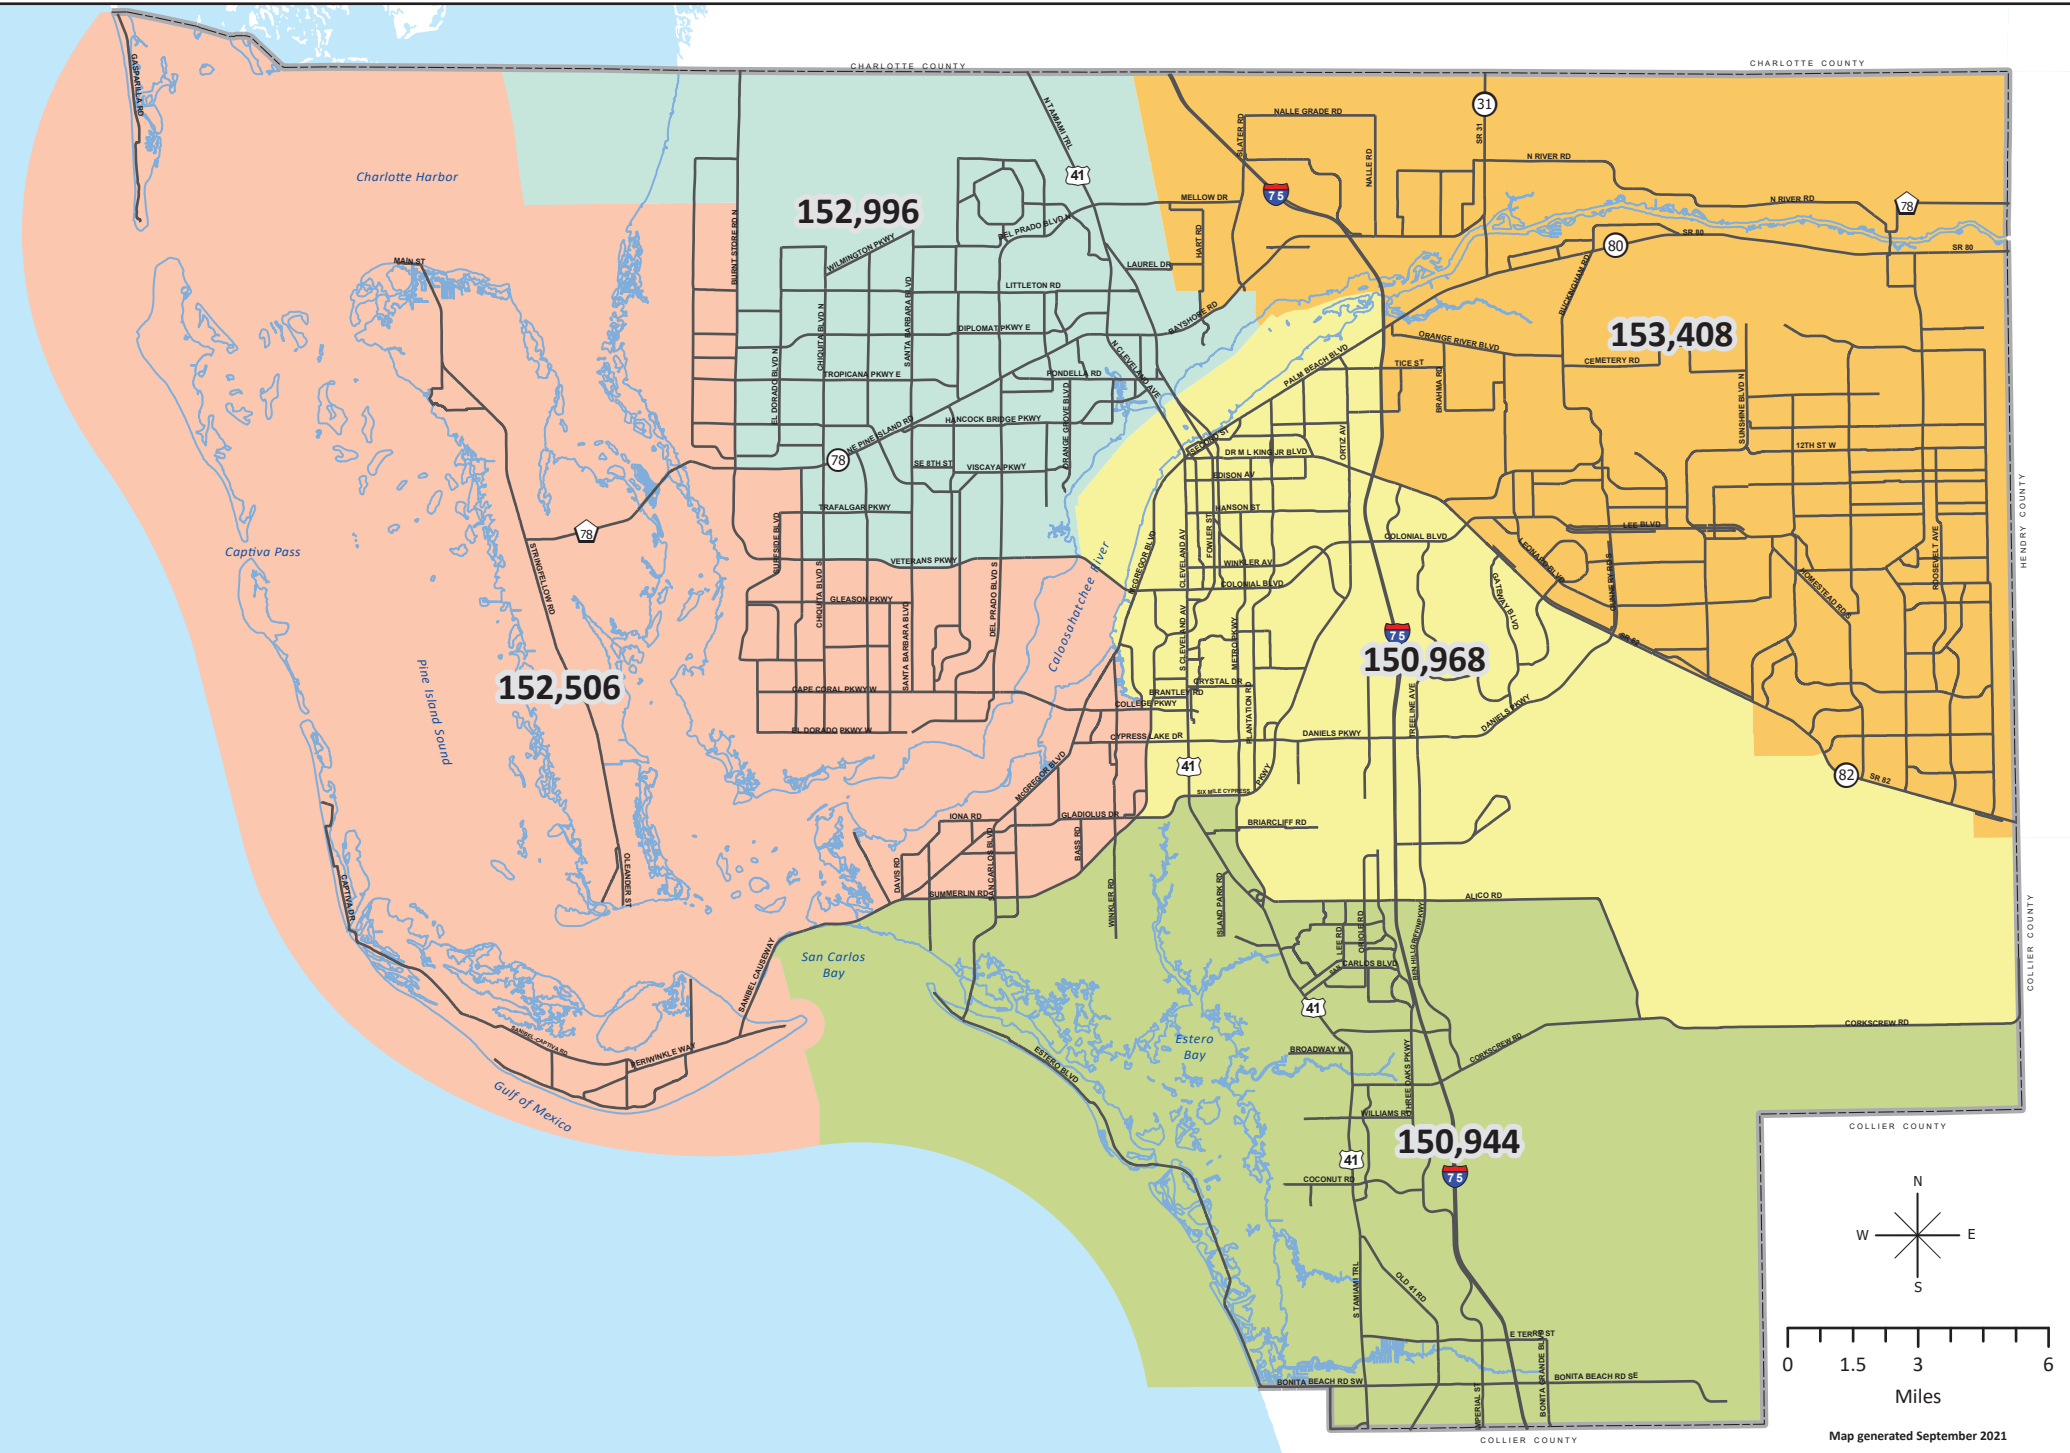

## Lee County Commission Districts Alternative One

Map generated September 2021

- District 1 - Kevin Ruane
- District 4 - Brian Hamman
- District 2 - Cecil Pendergrass
- District 5 - Frank Mann
- District 3 - Ray Sandelli

## Lee County Commission Districts Alternative Two

Map generated September 2021

- District 1 - Kevin Ruane
- District 4 - Brian Hamman
- District 2 - Cecil Pendergrass
- District 5 - Frank Mann
- District 3 - Ray Sandelli