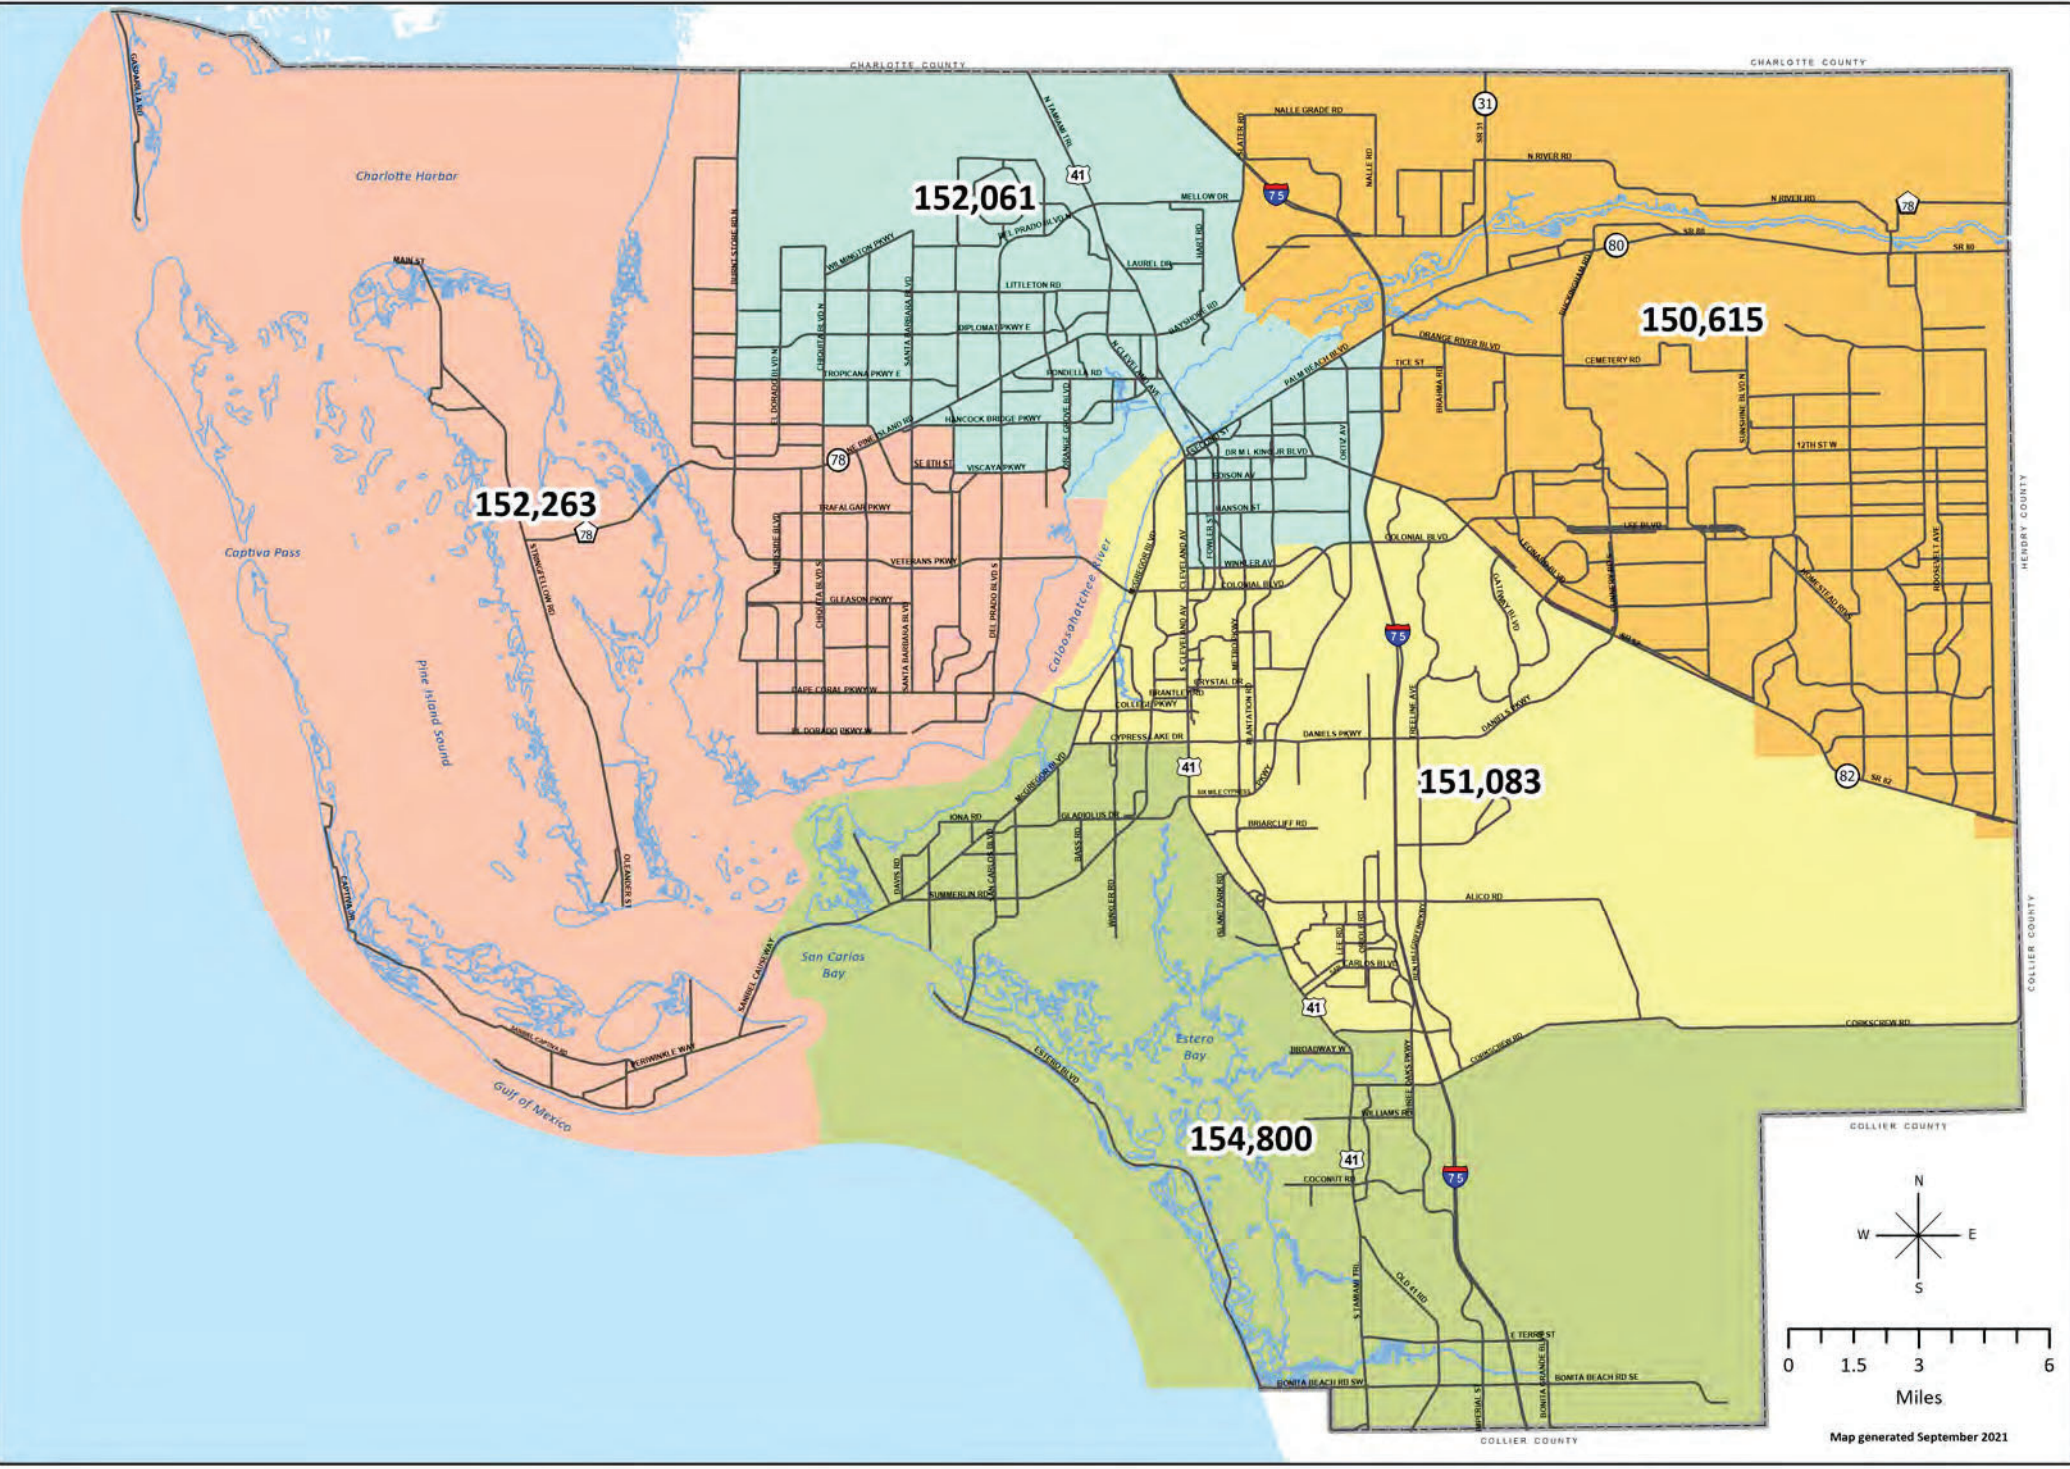

## Lee County Commission Districts Alternative Two

Map generated September 2021

- District 1 - Kevin Ruane
- District 4 - Brian Hamman
- District 2 - Cecil Pendergrass
- District 5 - Frank Mann
- District 3 - Ray Sandelli

## Lee County Commission Districts Alternative Three

Map generated September 2021

- District 1 - Kevin Ruane
- District 4 - Brian Hamman
- District 2 - Cecil Pendergrass
- District 5 - Frank Mann
- District 3 - Ray Sandelli