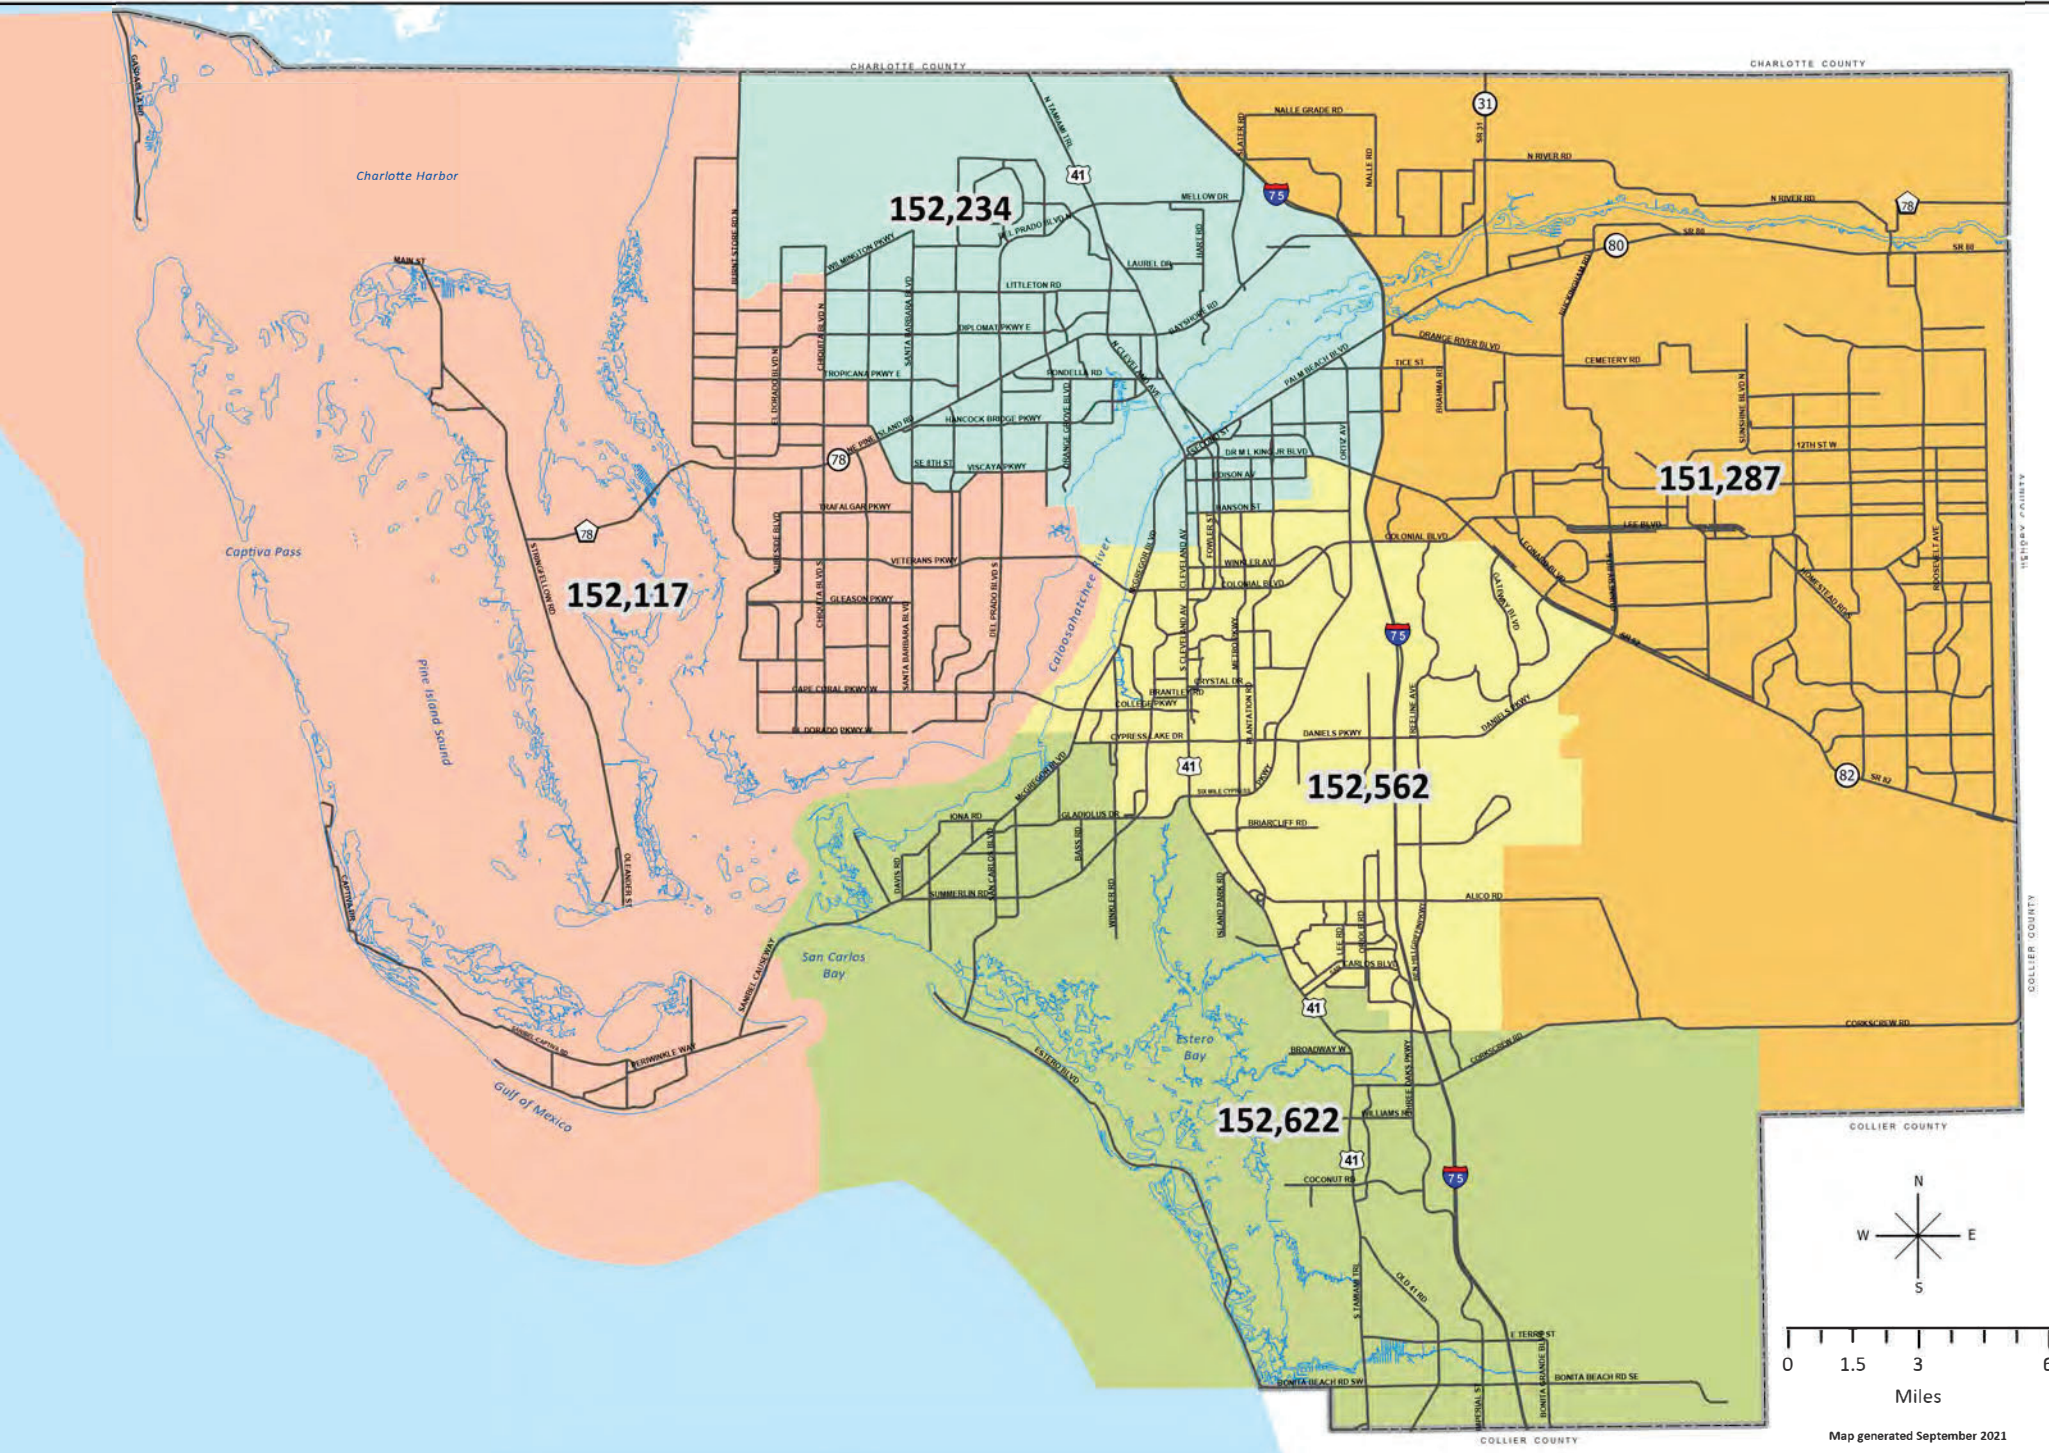

- District 1 - Kevin Ruane
- District 4 - Brian Hamman
- District 2 - Cecil Pendergrass
- District 5 - Frank Mann
- District 3 - Ray Sandelli

Lee County Commission Districts Alternative One

Map generated September 2021