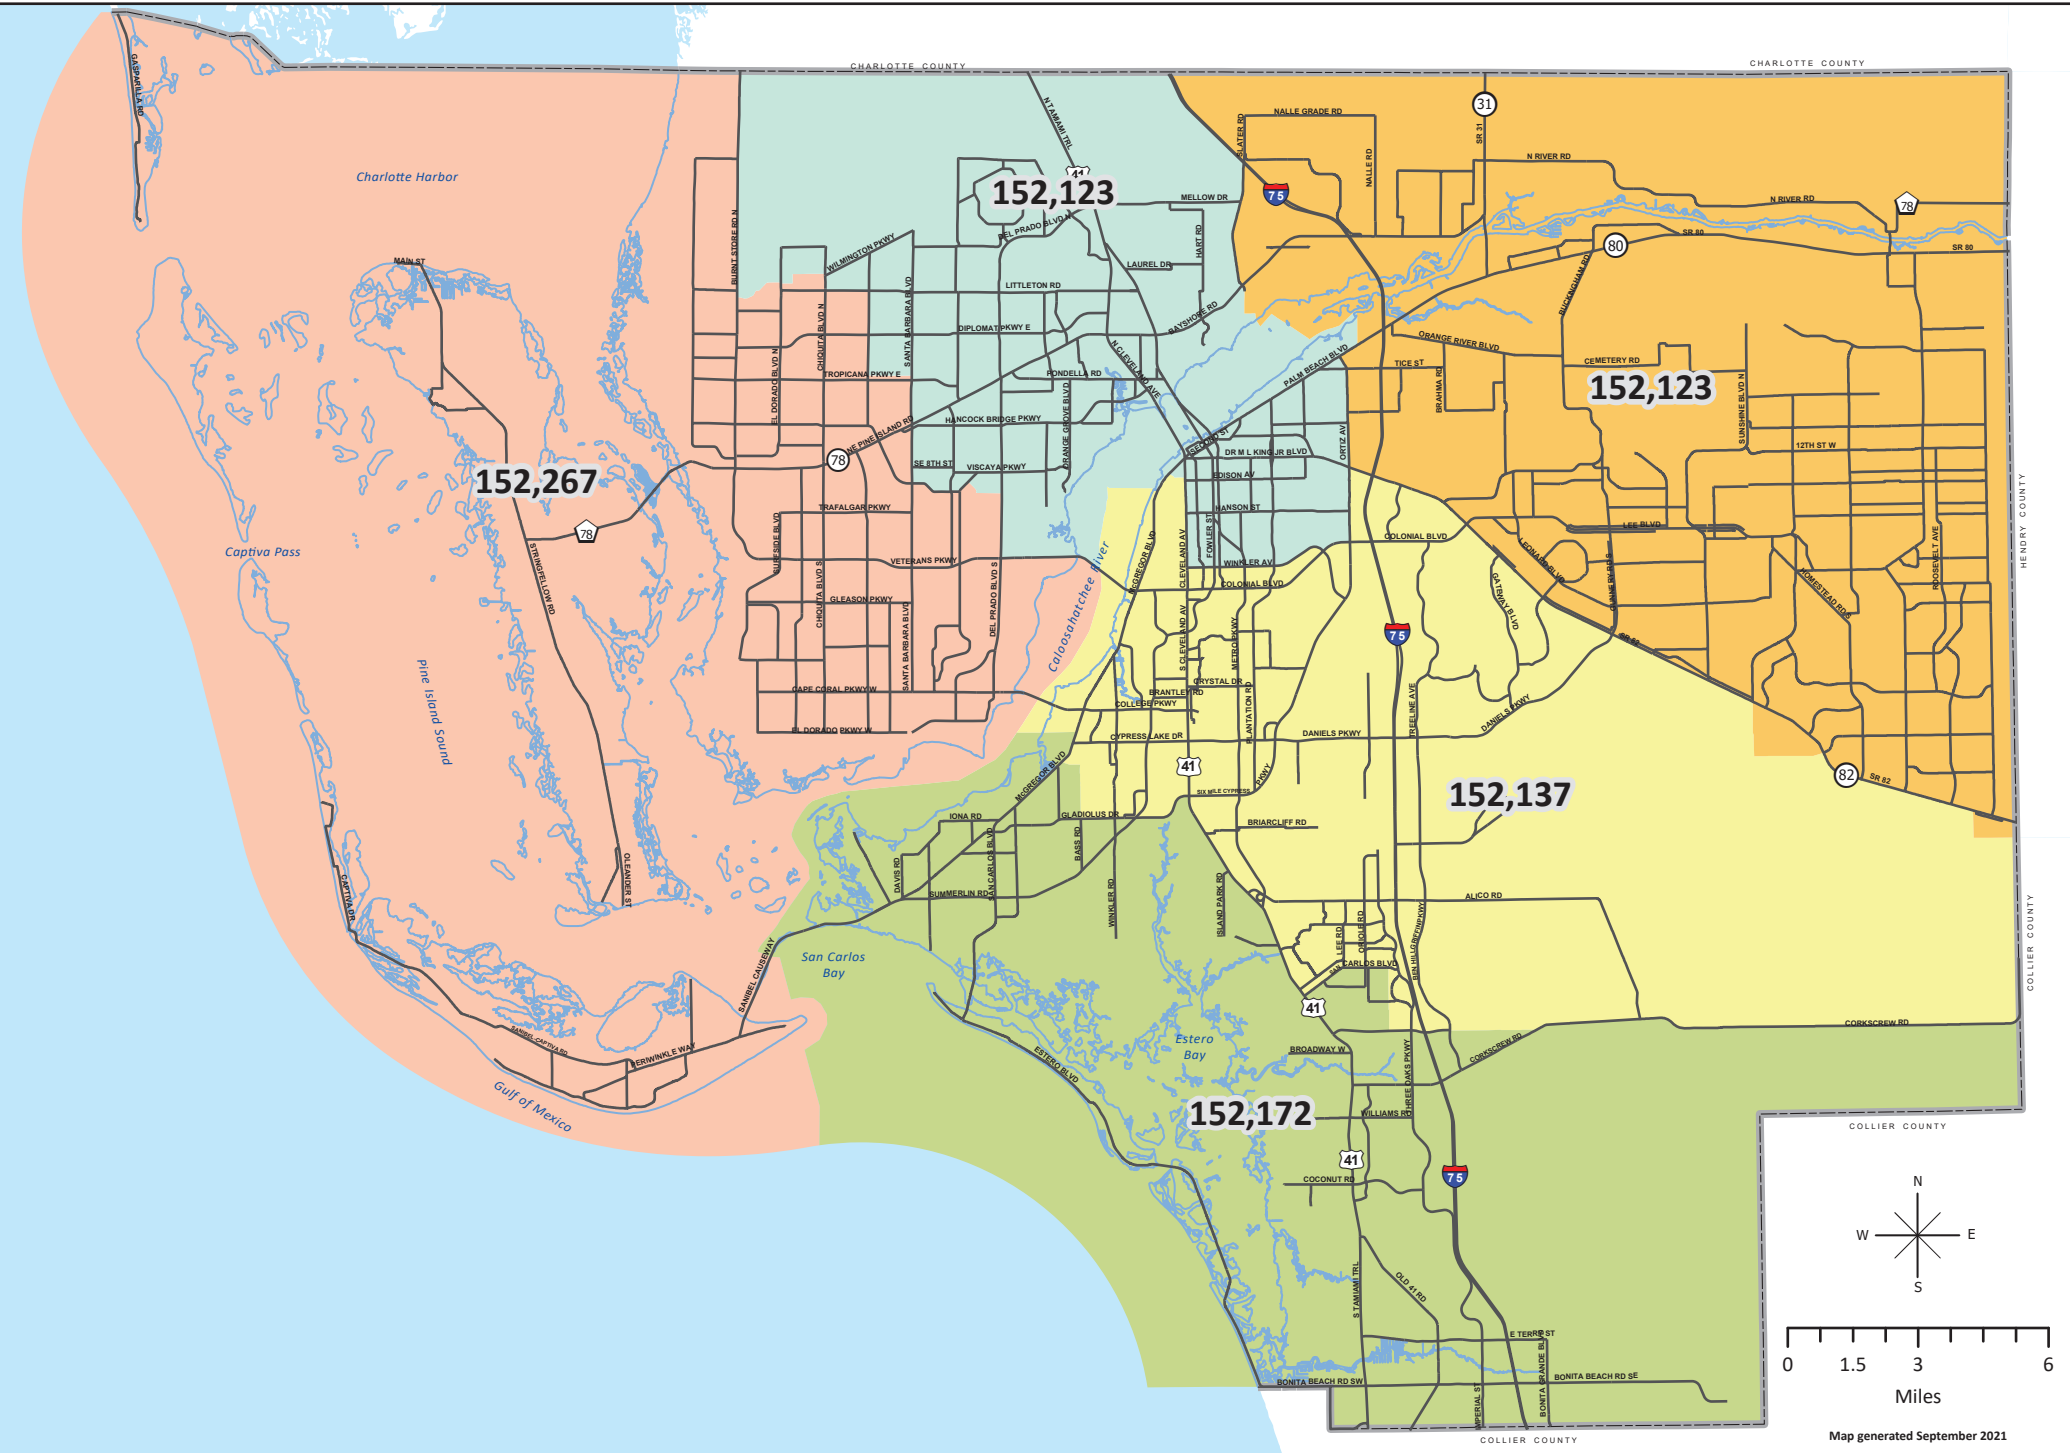

- District 1 - Kevin Ruane
- District 4 - Brian Hamman
- District 2 - Cecil Pendergrass
- District 5 - Frank Mann
- District 3 - Ray Sandelli

Lee County Commission Districts Alternative Five

Map generated September 2021