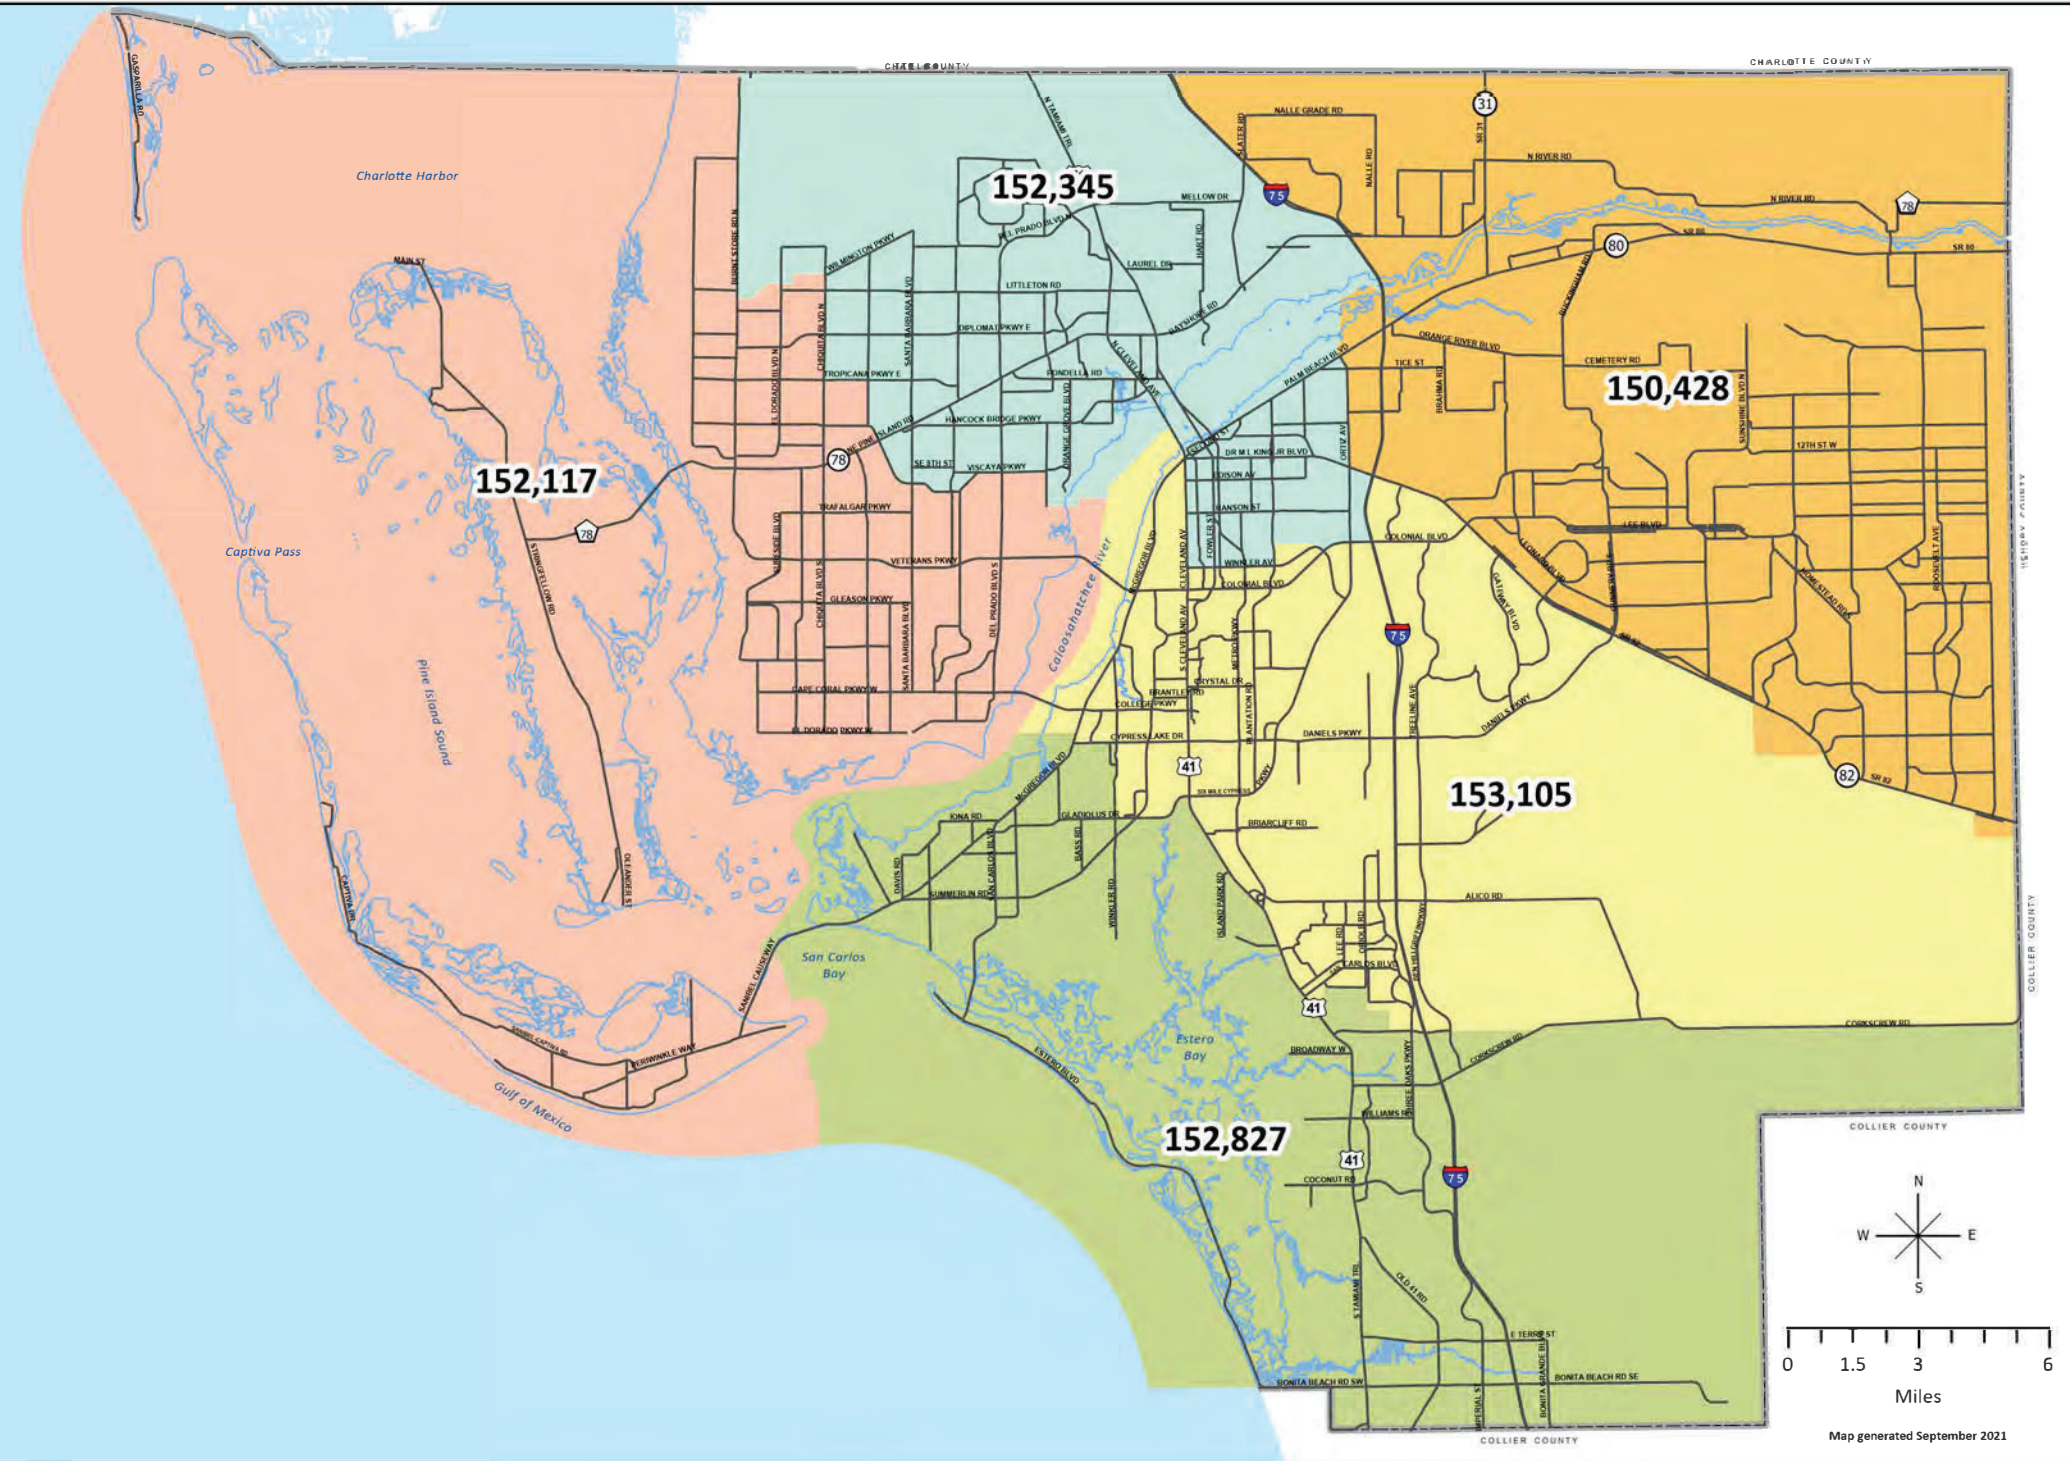

## Lee County Commission Districts Alternative One

Map generated September 2021

- District 1 - Kevin Ruane
- District 4 - Brian Hamman
- District 2 - Cecil Pendergrass
- District 5 - Frank Mann
- District 3 - Ray Sandelli

## Lee County Commission Districts Alternative Three

Map generated September 2021

- District 1 - Kevin Ruane
- District 4 - Brian Hamman
- District 2 - Cecil Pendergrass
- District 5 - Frank Mann
- District 3 - Ray Sandelli

## Lee County Commission Districts Alternative Five

Map generated September 2021

- District 1 - Kevin Ruane
- District 3 - Ray Sandelli
- District 5 - Frank Mann
- District 2 - Cecil Pendergrass
- District 4 - Brian Hamman

# Lee County Commission Districts Alternative Seven