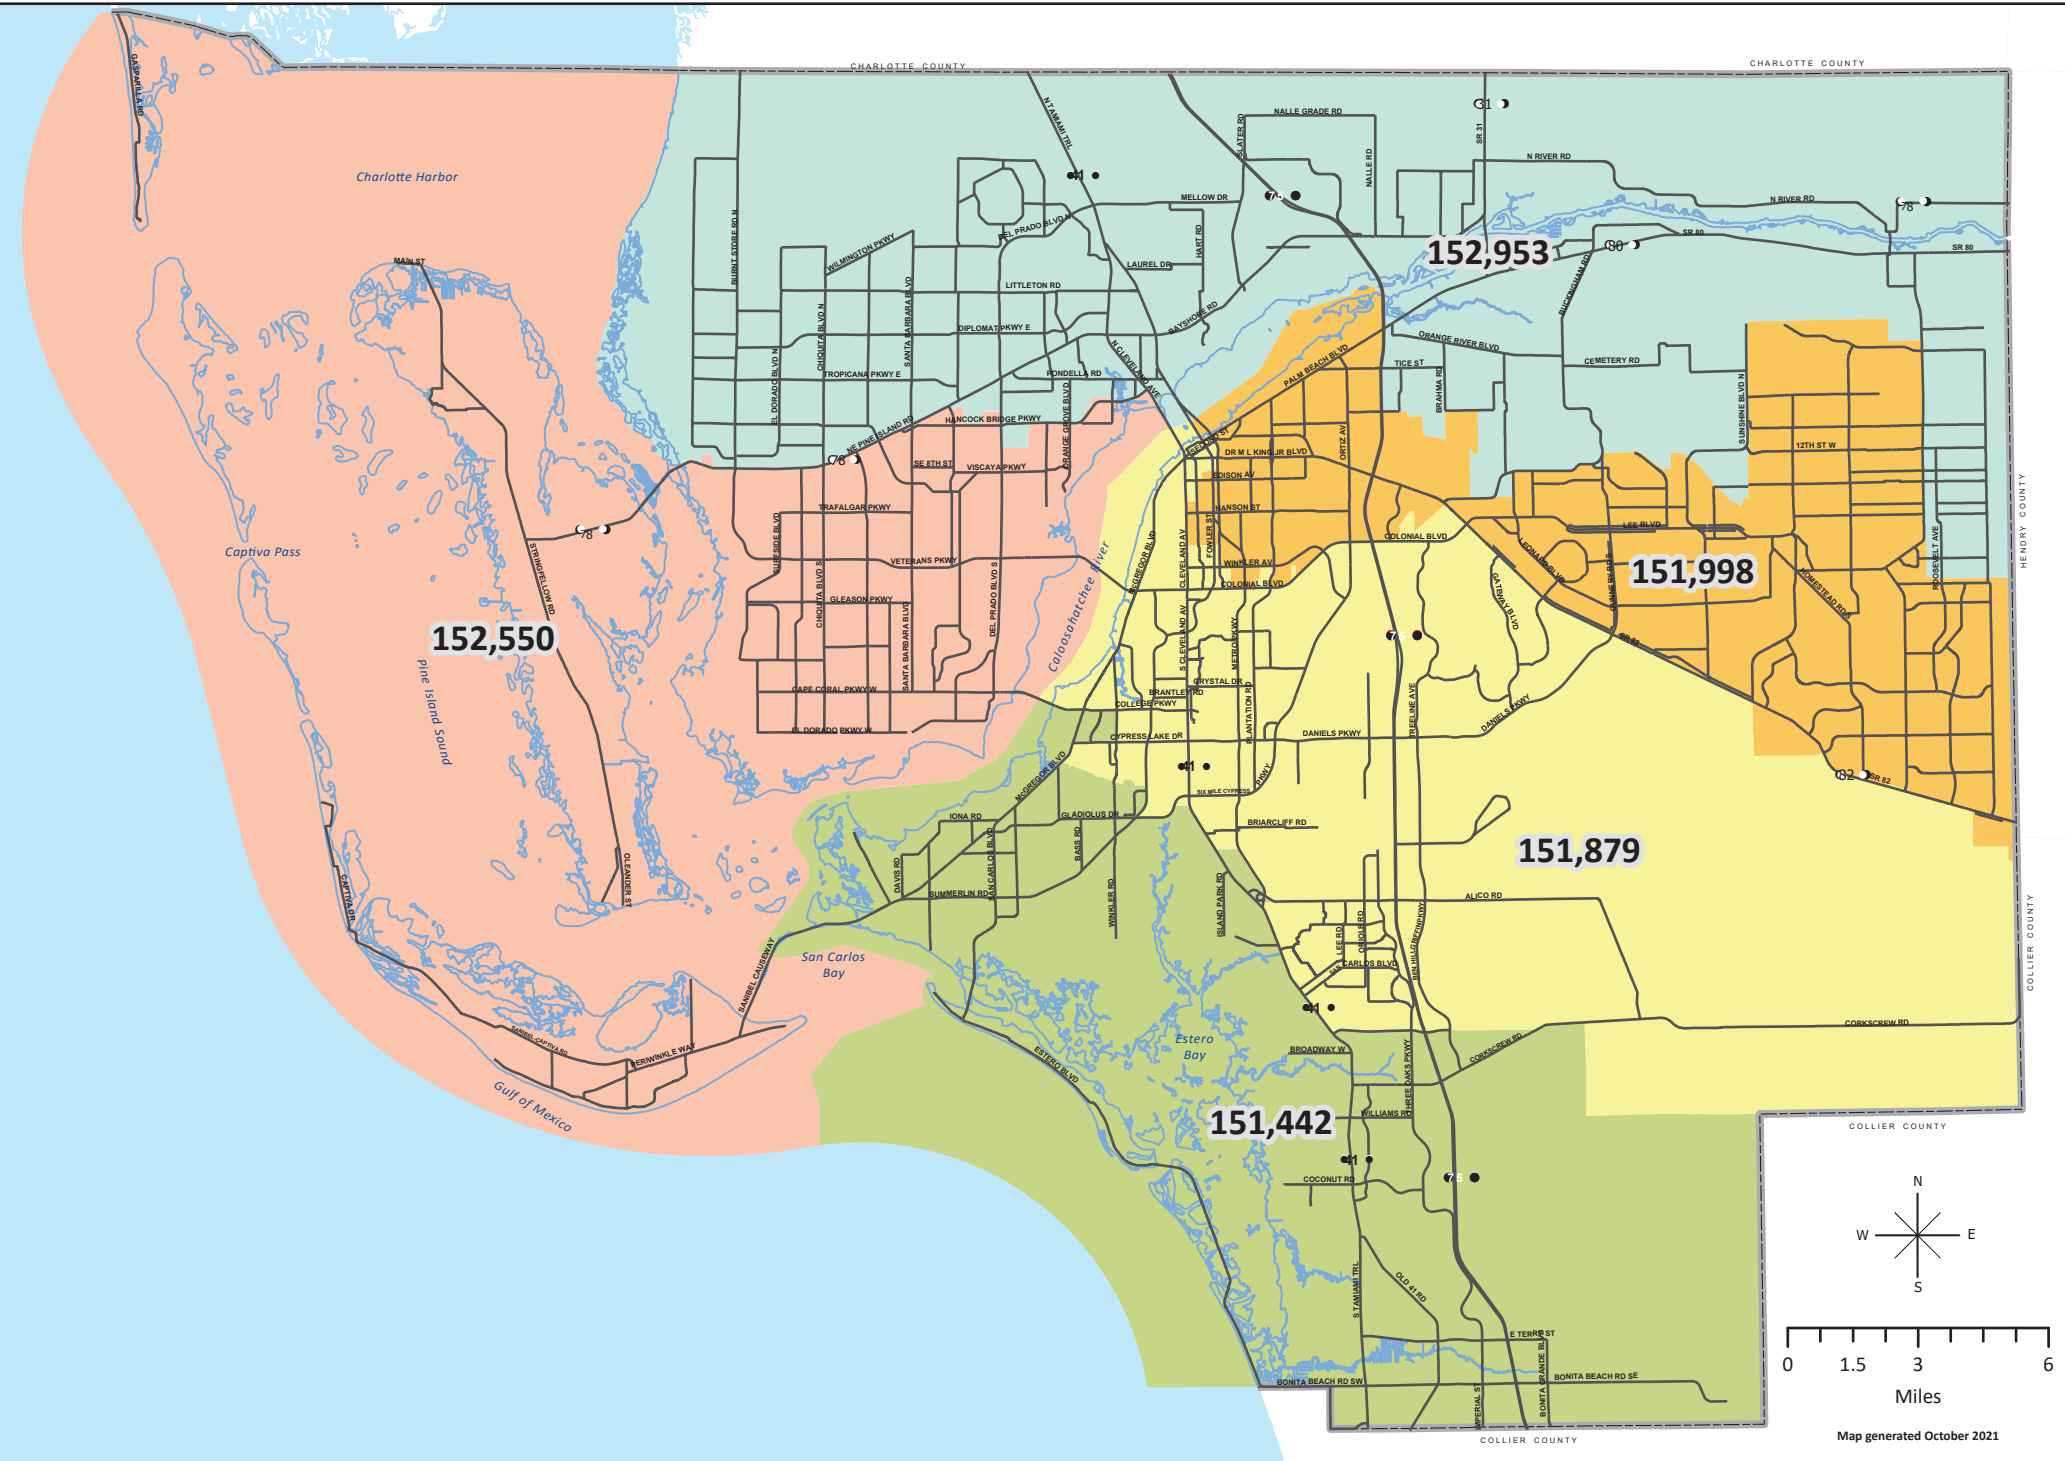

- District 1 - Kevin Ruane
- District 3 - Ray Sandelli
- District 5 - Frank Mann
- District 2 - Cecil Pendergrass
- District 4 - Brian Hamman

Lee County Commission Districts Alternative Six (C)