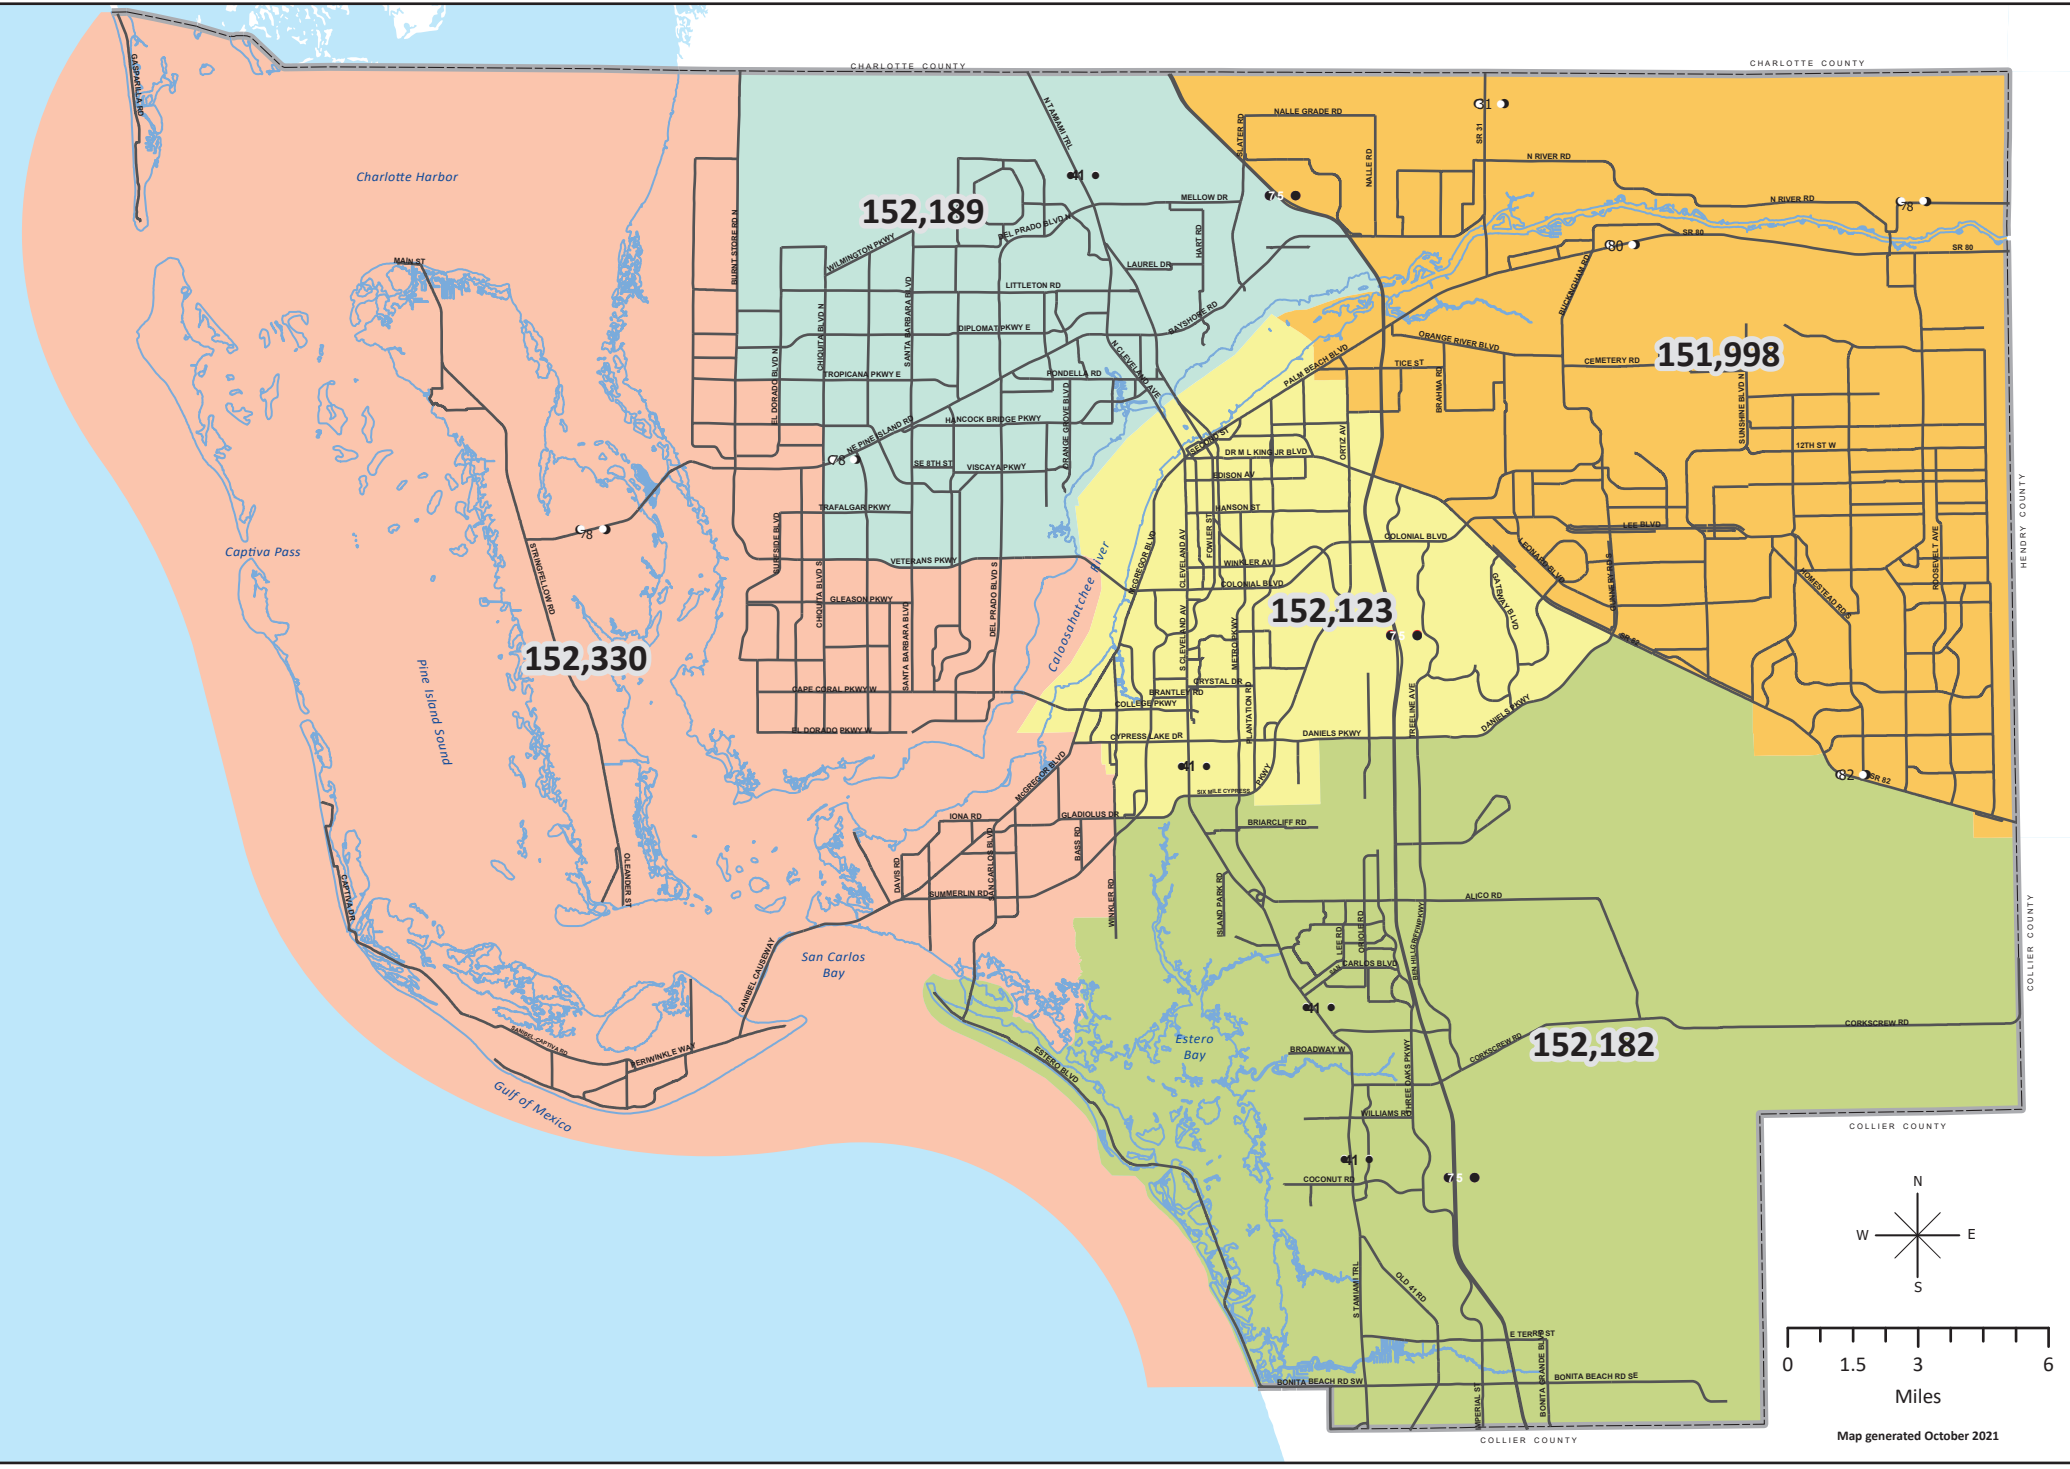

- District 1 - Kevin Ruane
- District 2 - Cecil Pendergrass
- District 3 - Ray Sandelli
- District 4 - Brian Hamman
- District 5 - Frank Mann

Lee County Commission Districts Alternative Seven