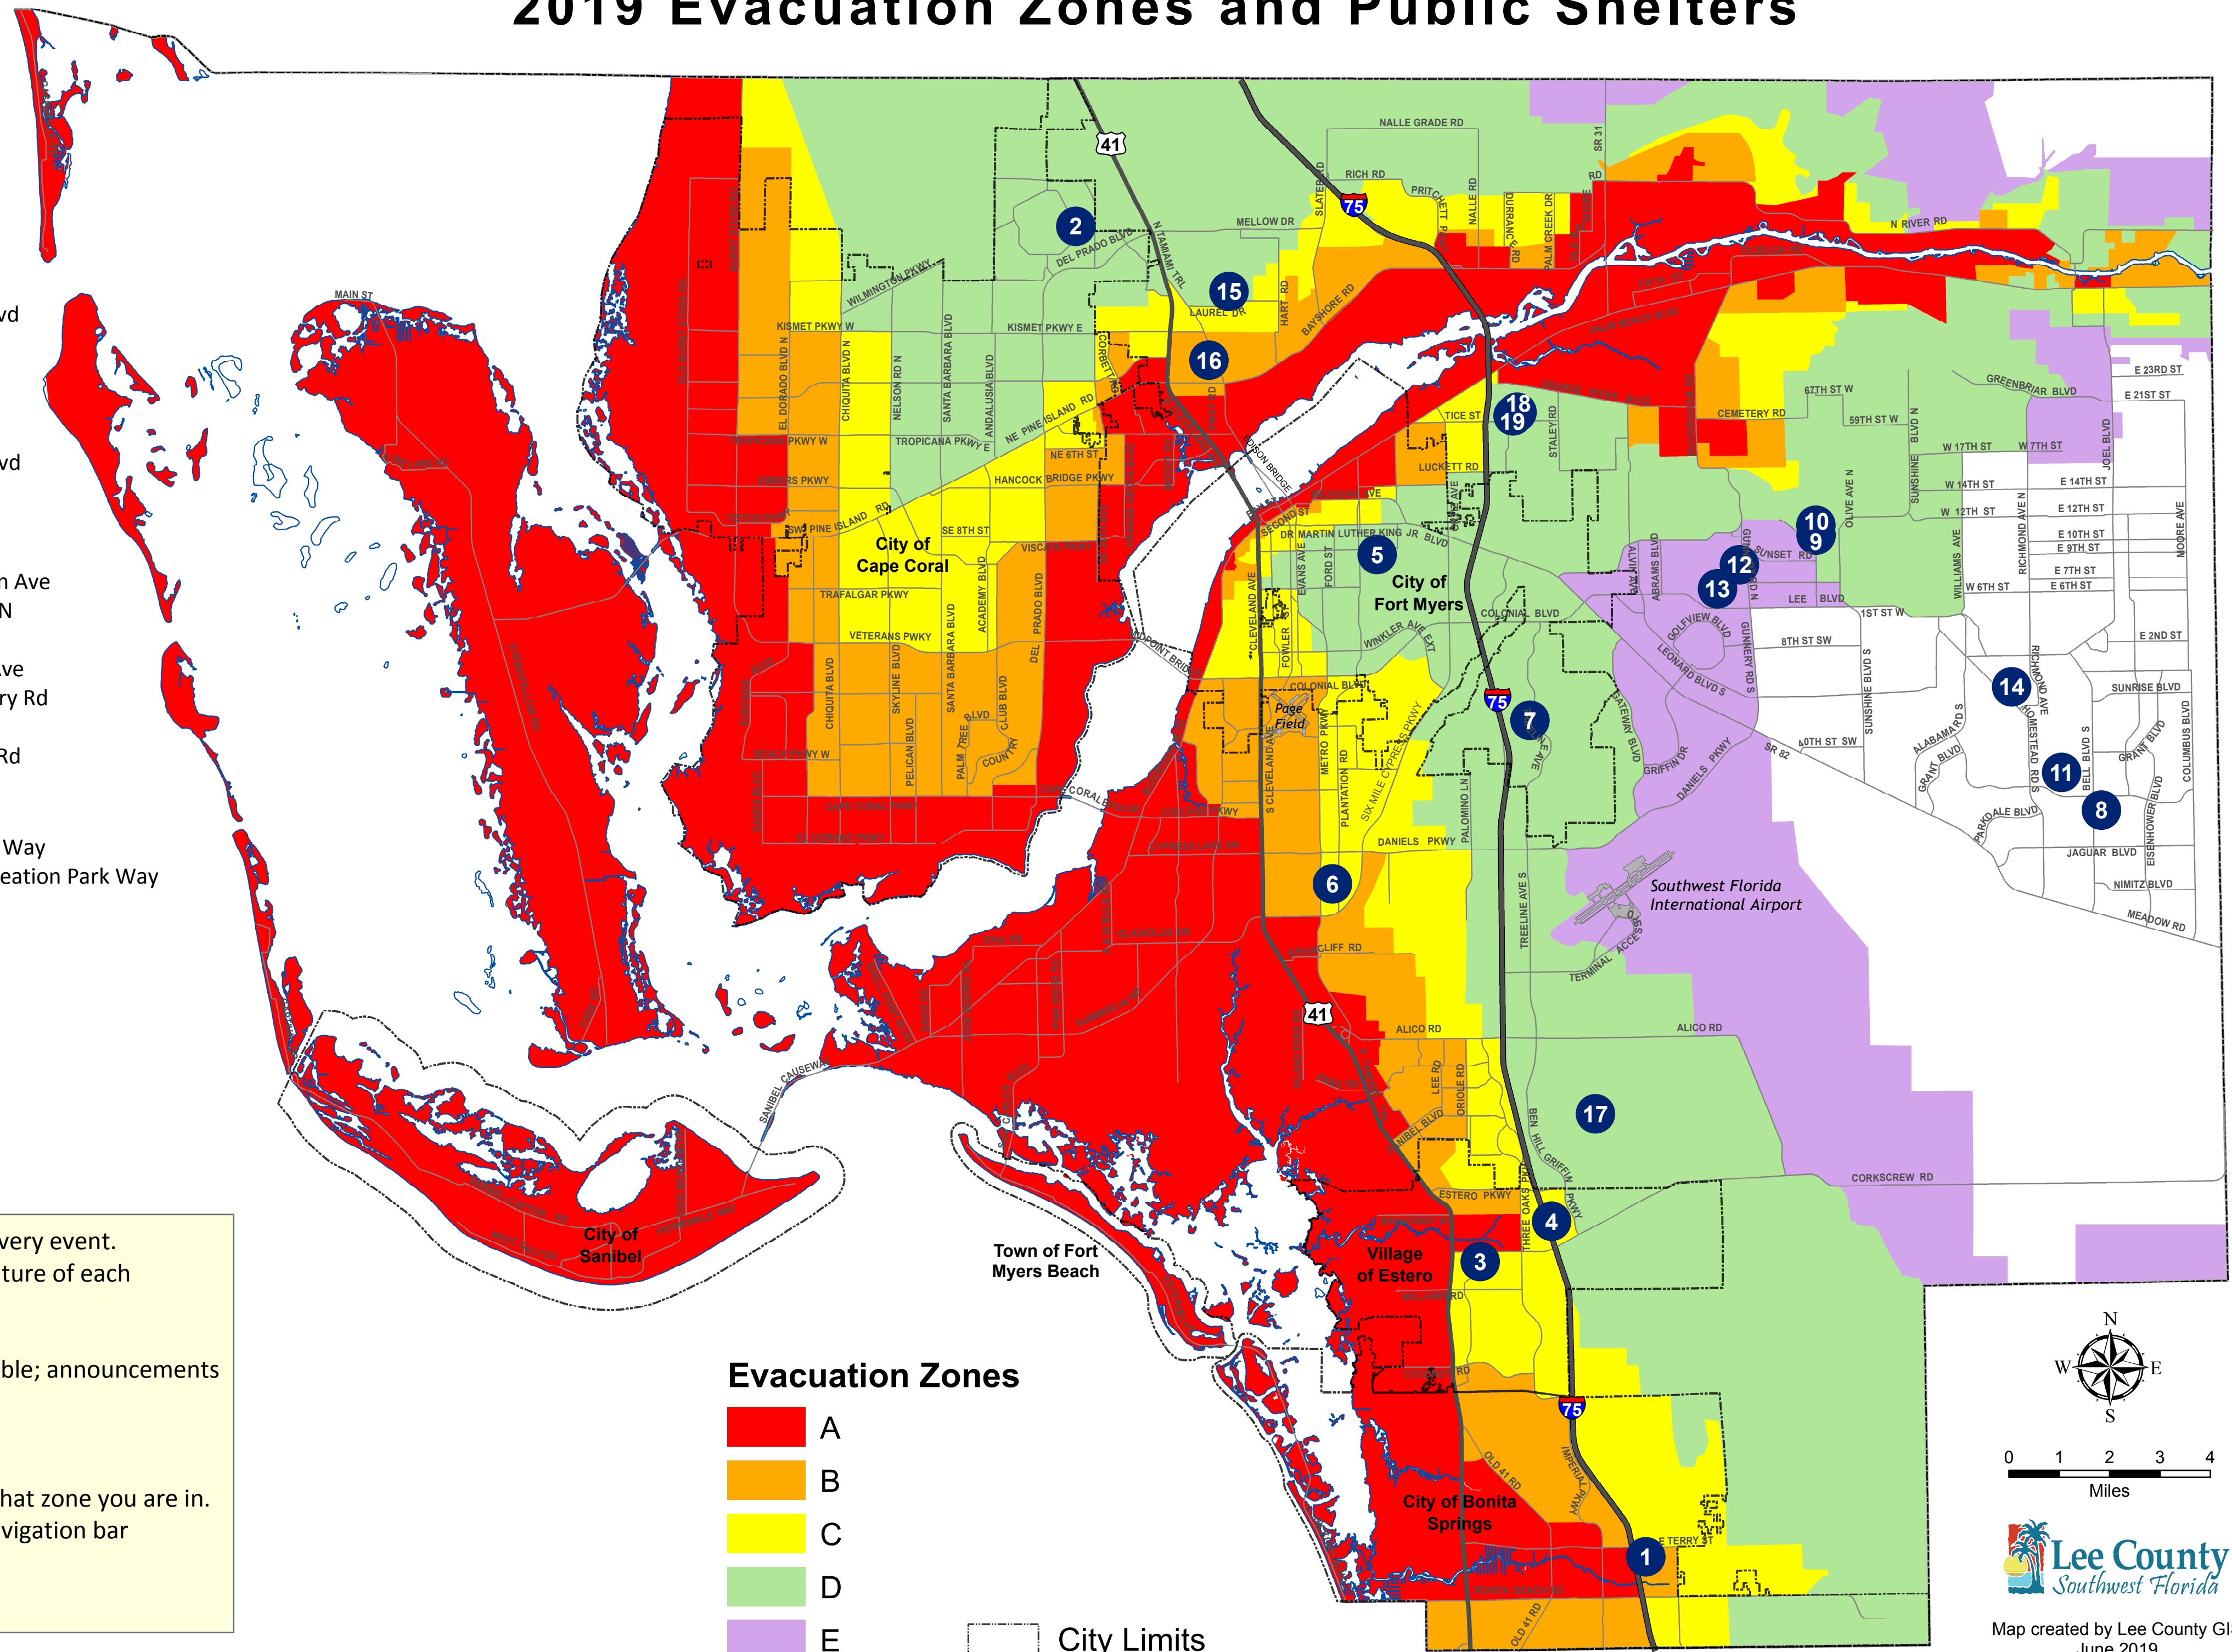

Evacuation Zones

- A
- B
- C
- D
- E

City Limits

0 1 2 3 4
Miles

Map created by Lee County GIS
June 2019