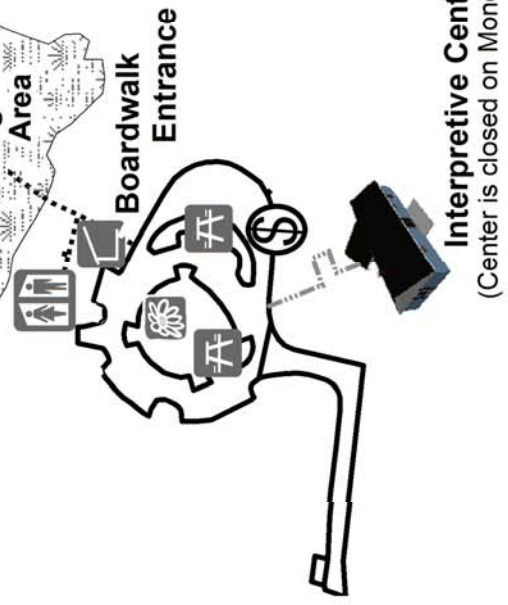

# Six Mile Cypress Slough Preserve

## Interpretive Facility Map

- Parking Pay Machine
- Boardwalk
- Restrooms
- Seating Enclave
- Shelter / Photo Blind
- Amphitheater
- Observation Deck
- Picnic Area
- Rock and Stroll Garden
- Interpretive Center  
(Center is closed on Mondays)

**Interpretive Center**  
(Center is closed on Mondays)