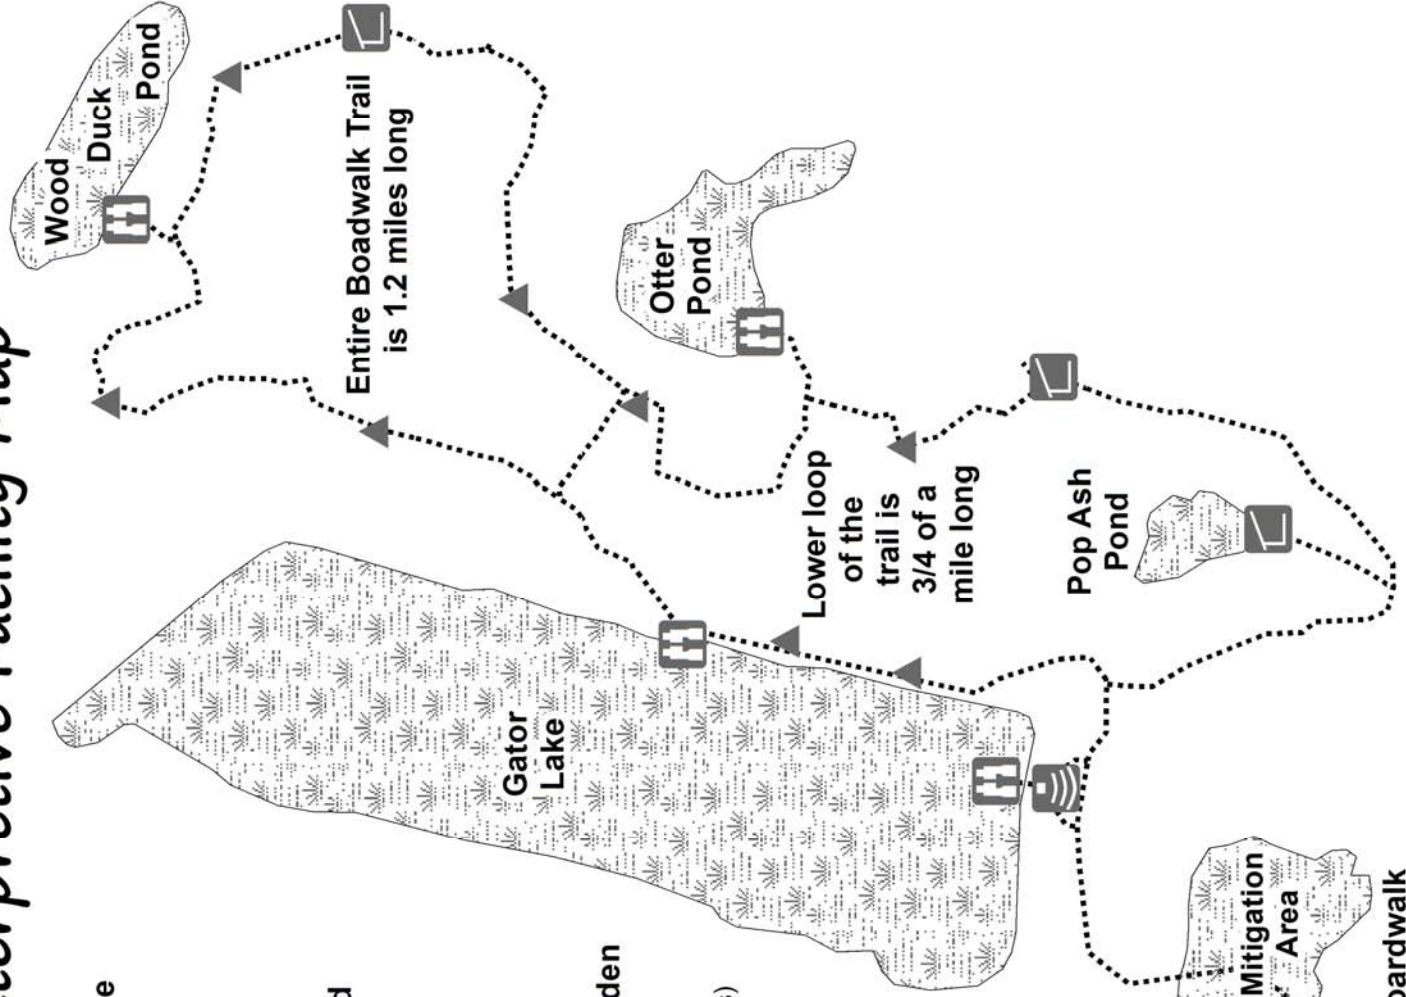

# Six Mile Cypress Slough Preserve

## Interpretive Facility Map

- Parking Pay Machine
- Boardwalk
- Restrooms
- Seating Enclave
- Shelter / Photo Blind
- Amphitheater
- Observation Deck
- Picnic Area
- Rock and Stroll Garden
- Interpretive Center  
(Center is closed on Mondays)

**Interpretive Center**  
(Center is closed on Mondays)