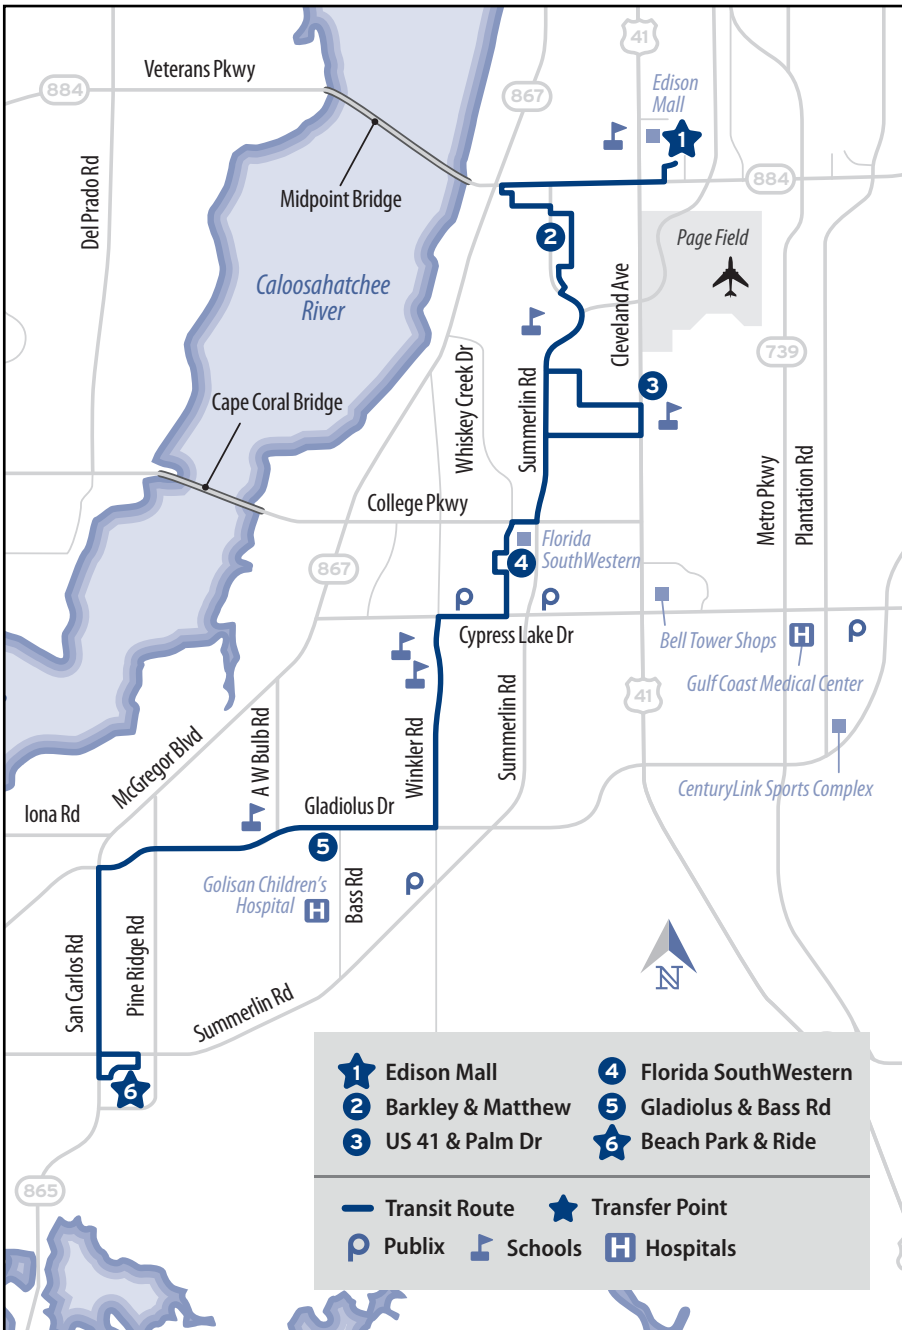

ROUTE 130

LINEA

Edison Mall • Beach Park & Ride

Your Ride Is Here

Monday - Sunday
Lunes - Domingo
Effective 11/09/17

Serving The Following Areas
Sirviendo Las Areas Sigüientes

- Edison Mall
- Barkley Circle
- Pine Manor
- Florida SouthWestern State College
- Lakes Regional Library
- Beach Park & Ride

Transfer Points Puntos de Transferencia	Adjoining Routes Lineas Colindantes
Edison Mall	5, 10, 80, 110, 120, 140
Beach Park & Ride	Beach Trolley (490), 50

Download the **Ride LeeTran App**
for Real-Time Bus Information

ROUTE 130

- 1 Edison Mall
 - 2 Barkley & Matthew
 - 3 US 41 & Palm Dr
 - 4 Florida SouthWestern
 - 5 Gladiolus & Bass Rd
 - 6 Beach Park & Ride
- Transit Route ★ Transfer Point
P Publix 🎓 Schools H Hospitals

MONDAY - FRIDAY SERVICE

SOUTHBOUND

1	2	3	4	5	6
Edison Mall	Barkley & Matthew	US 41 & Palm Dr	FSW	Gladiolus & Bass	Beach Park & Ride
---	---	---	---	---	---
6:25	6:33	6:40	6:50	7:05	7:15
7:30	7:38	7:45	7:55	8:10	8:20
8:35	8:43	8:50	9:00	9:15	9:25
9:35	9:43	9:50	10:00	10:15	10:25
10:35	10:43	10:50	11:00	11:15	11:25
11:35	11:43	11:50	12:00	12:15	12:25
12:35	12:43	12:50	1:00	1:15	1:25
1:35	1:43	1:50	2:00	2:15	2:25
2:35	2:43	2:50	3:00	3:15	3:25
3:35	3:43	3:50	4:00	4:15	4:25
4:35	4:43	4:50	5:00	5:15	5:25
5:35	5:43	5:50	6:00	6:15	6:25
6:35	6:43	6:50	7:00	7:15	7:25
7:35	7:43	7:50	8:00	8:15	8:25