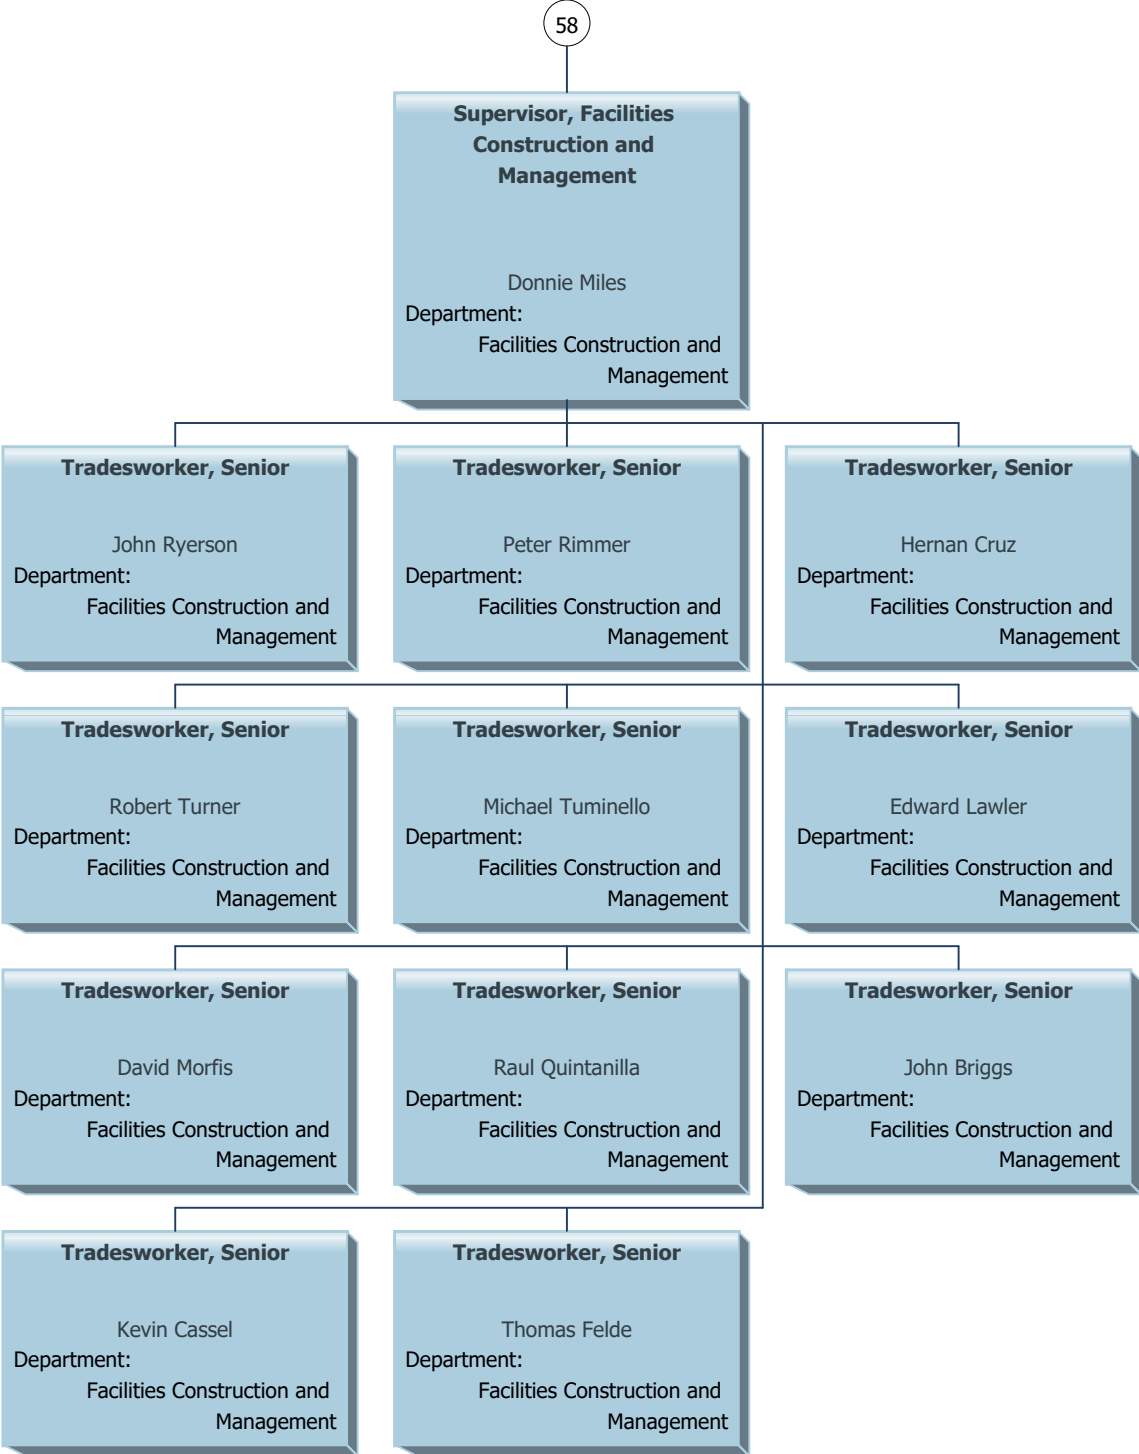

Lee County as of September 2019