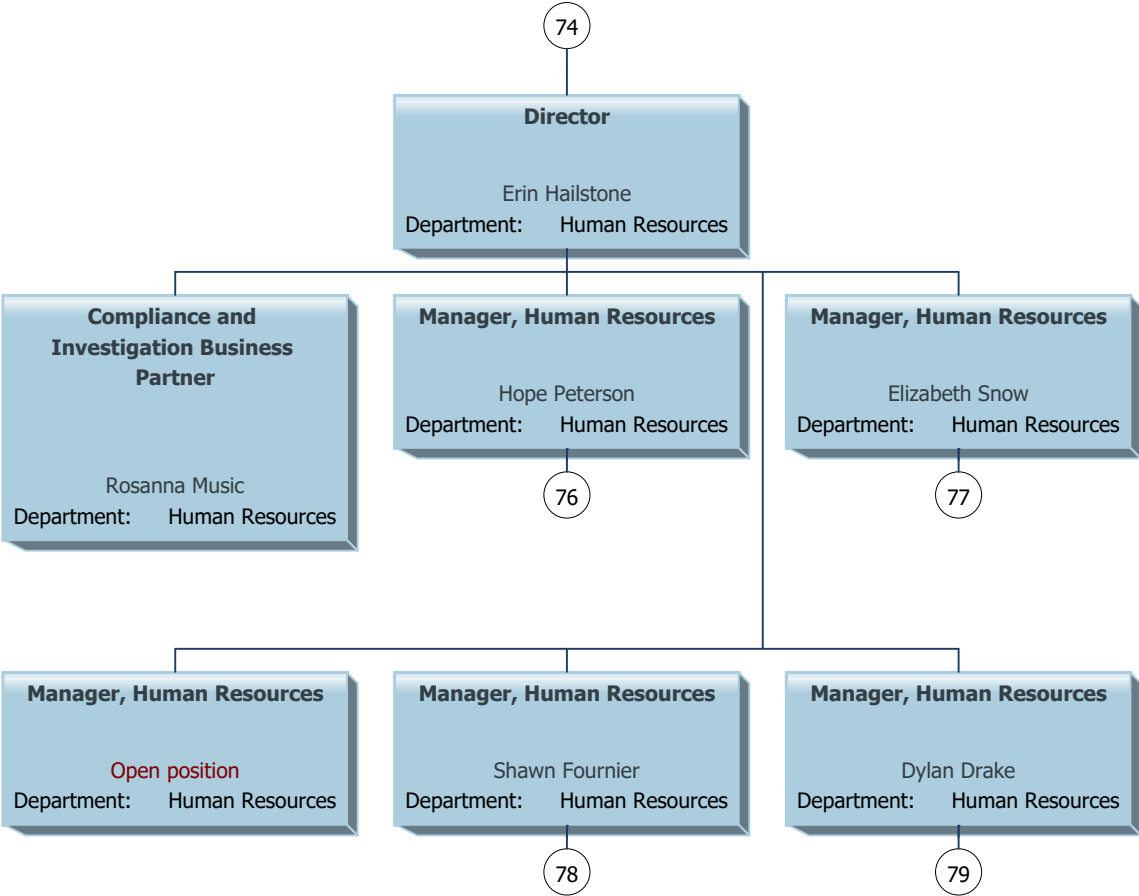

Lee County as of September 2019