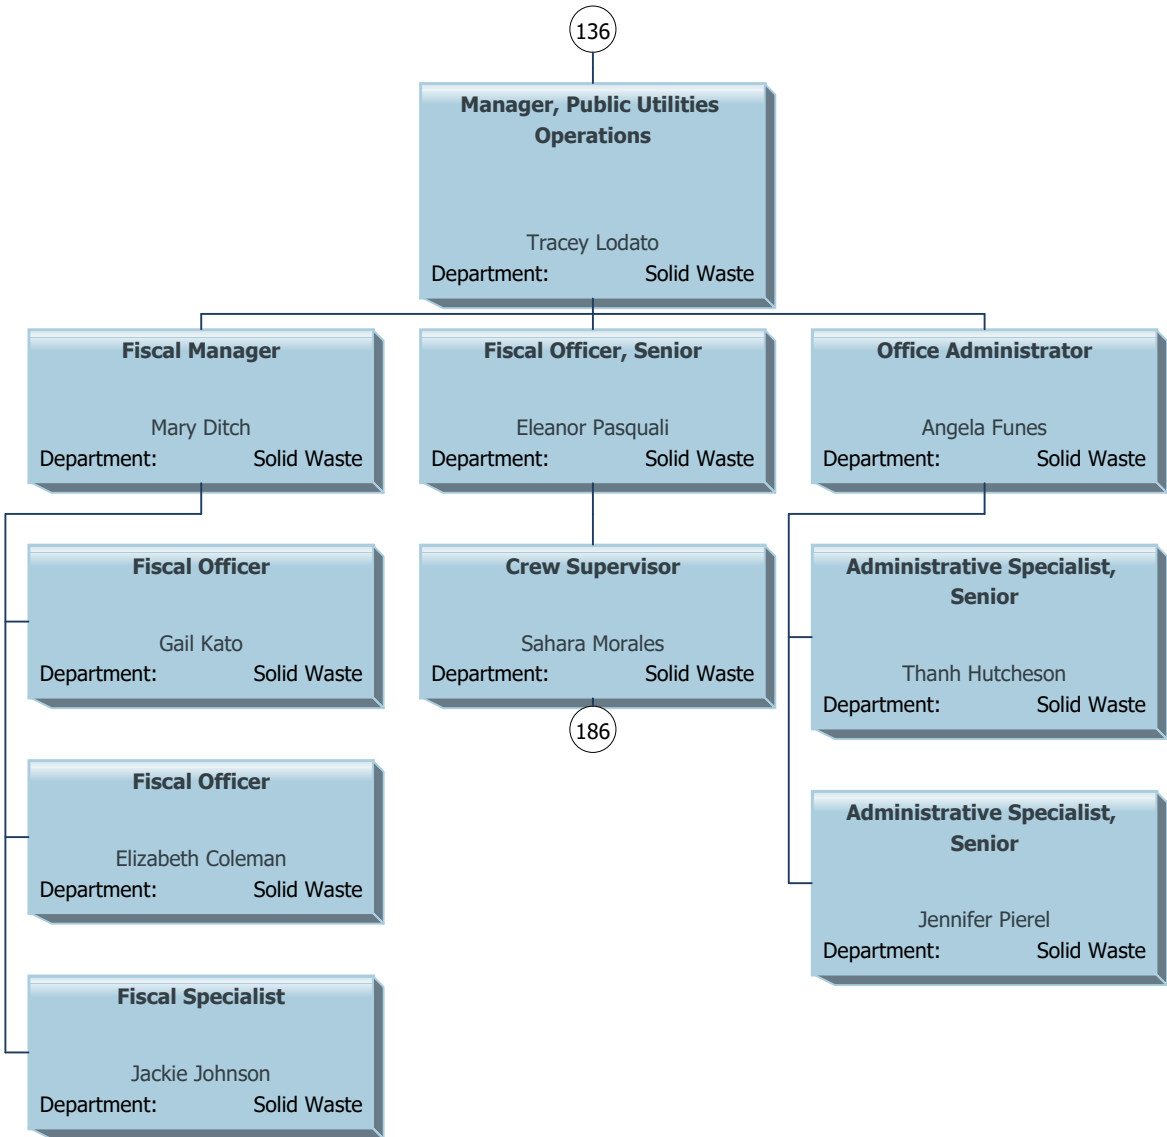

Lee County as of September 2019