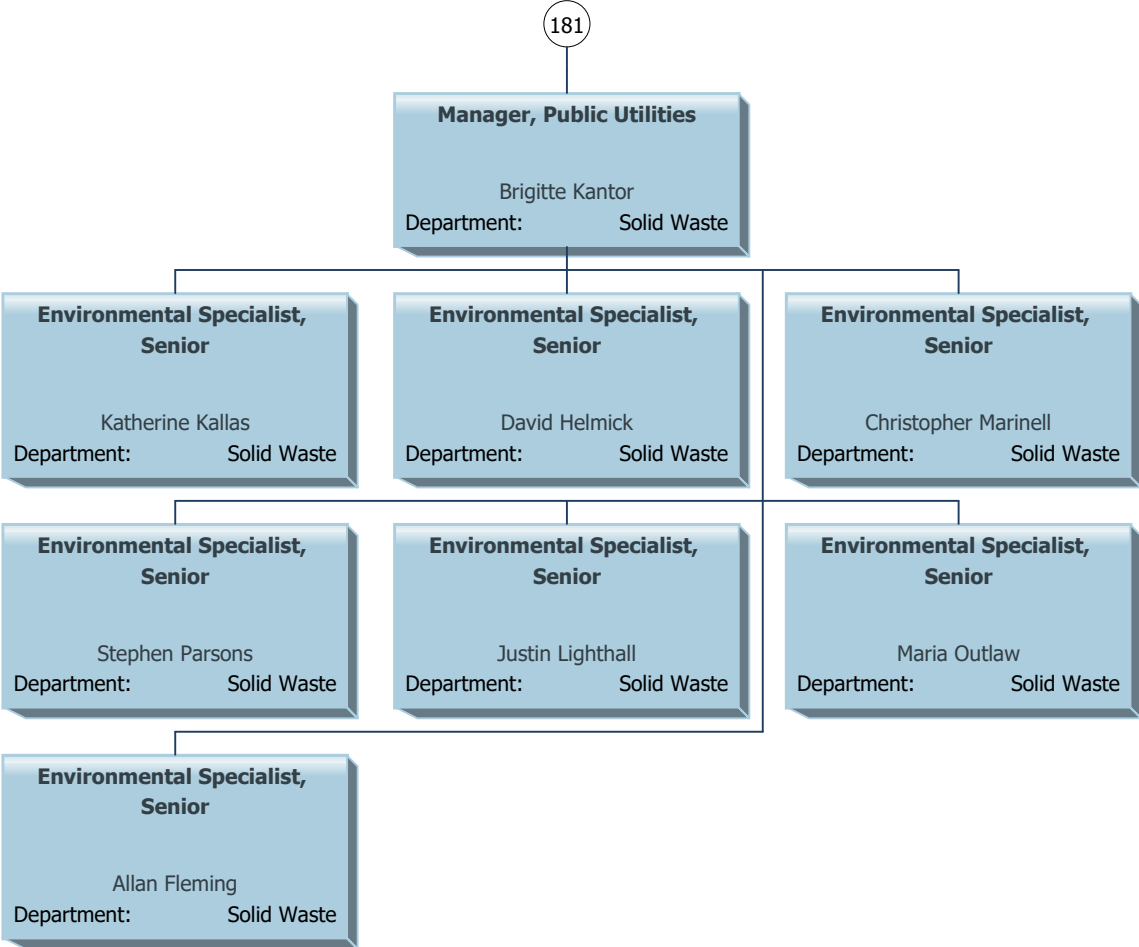

Lee County as of September 2019