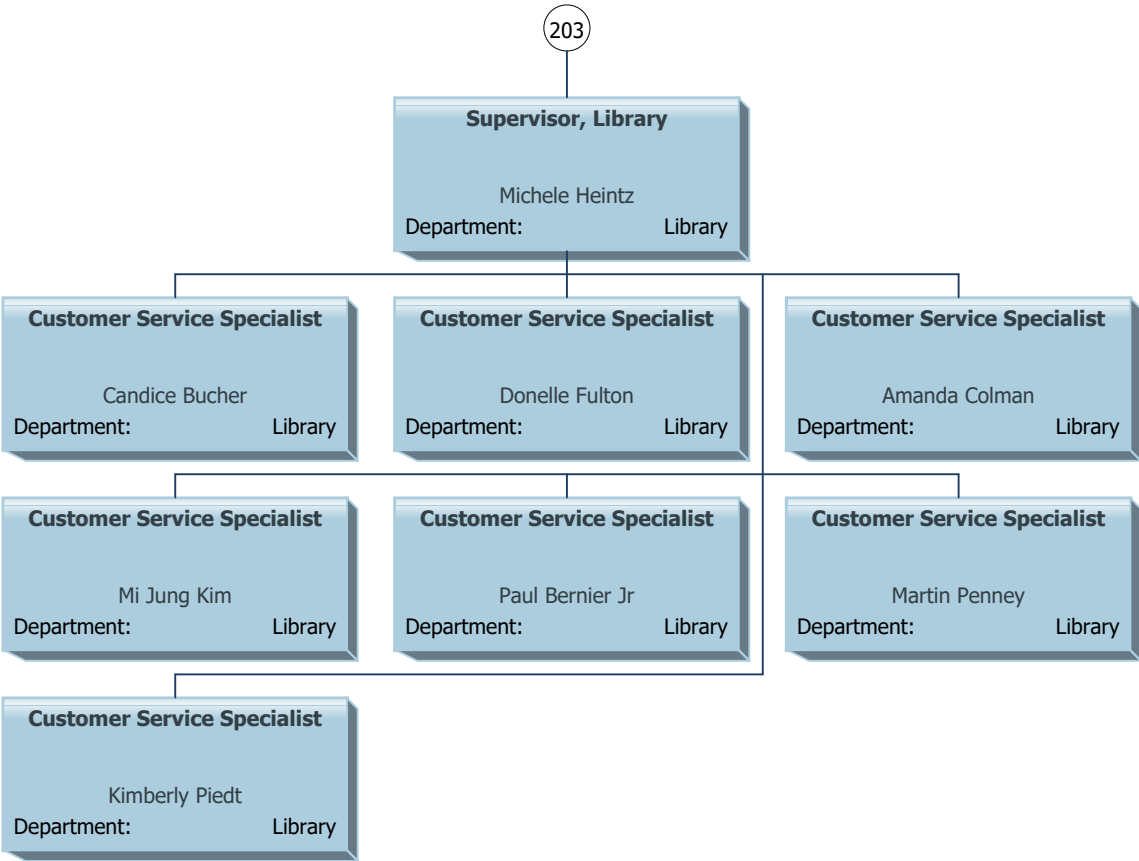

Lee County as of September 2019