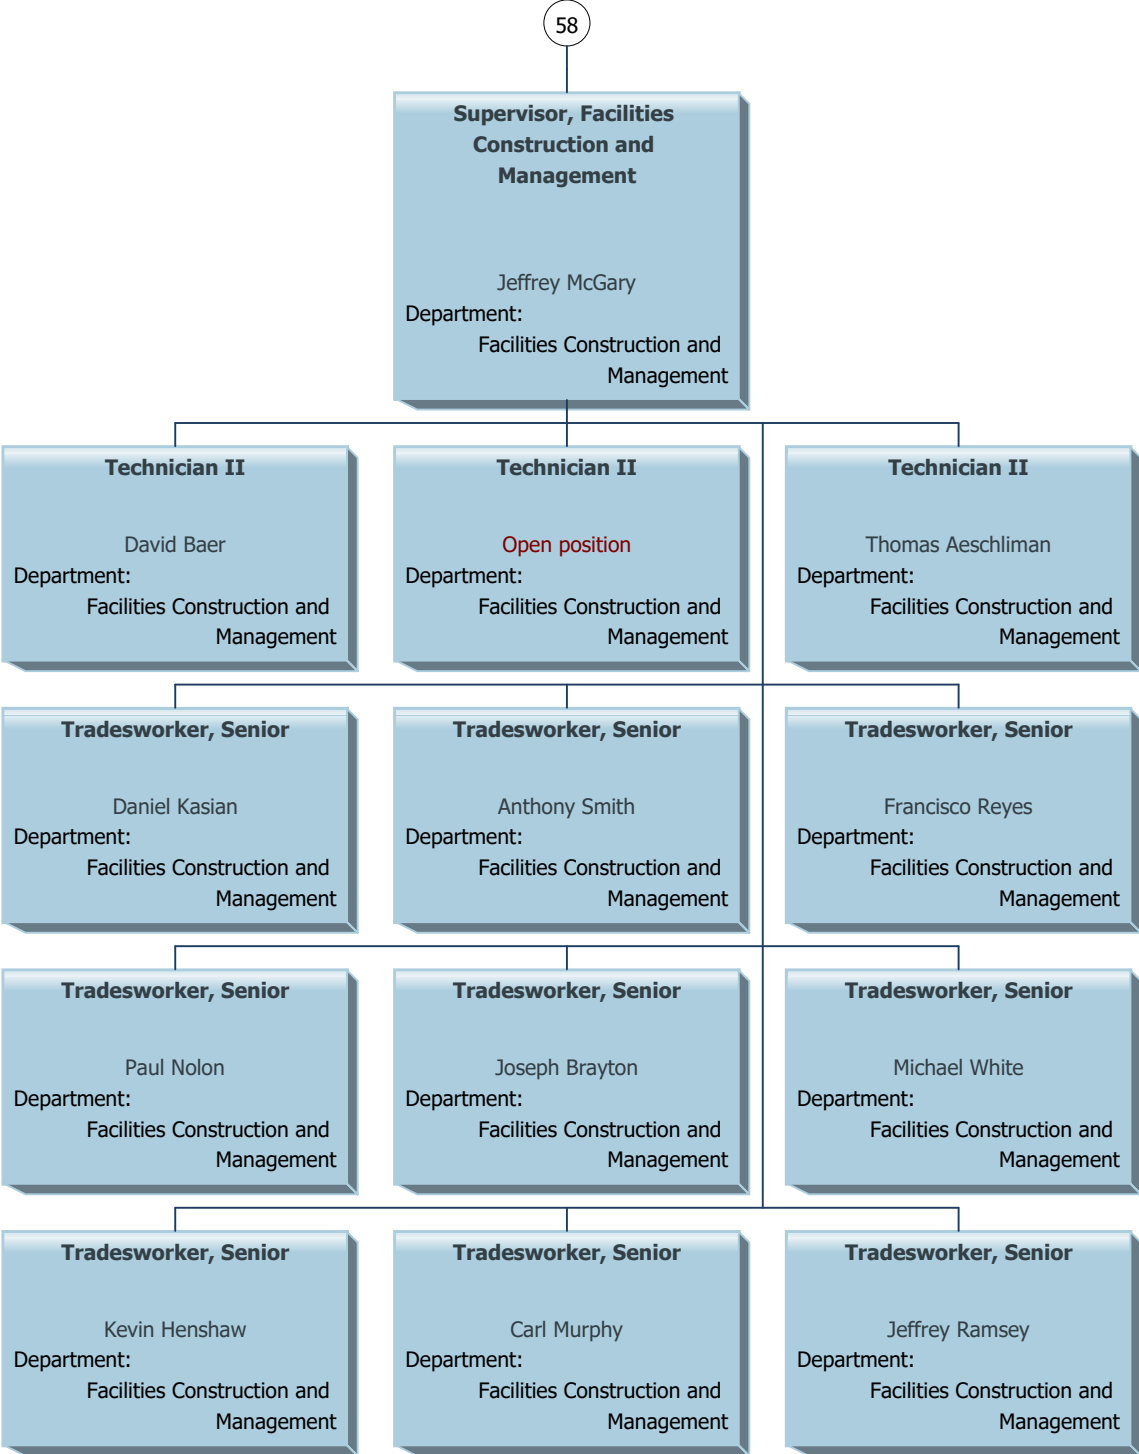

Lee County as of September 2019