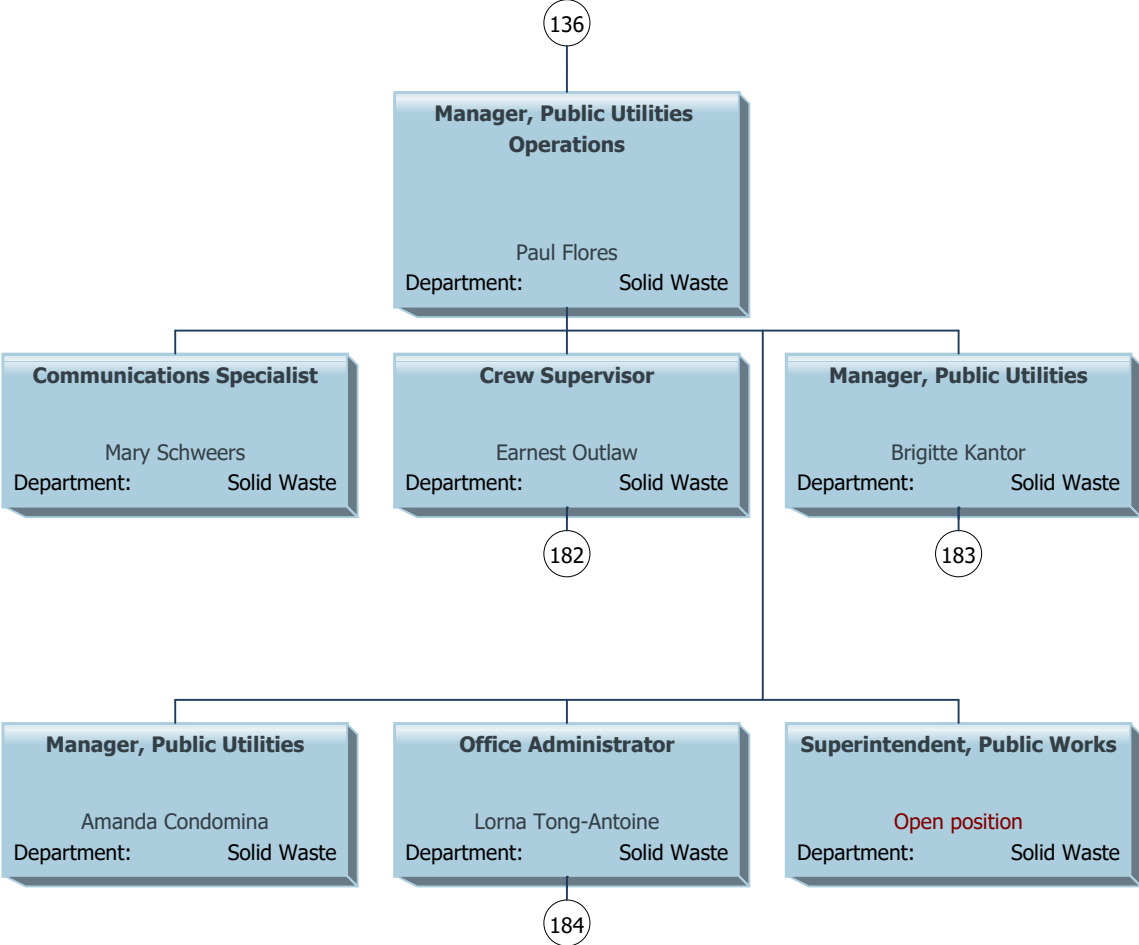

Lee County as of September 2019