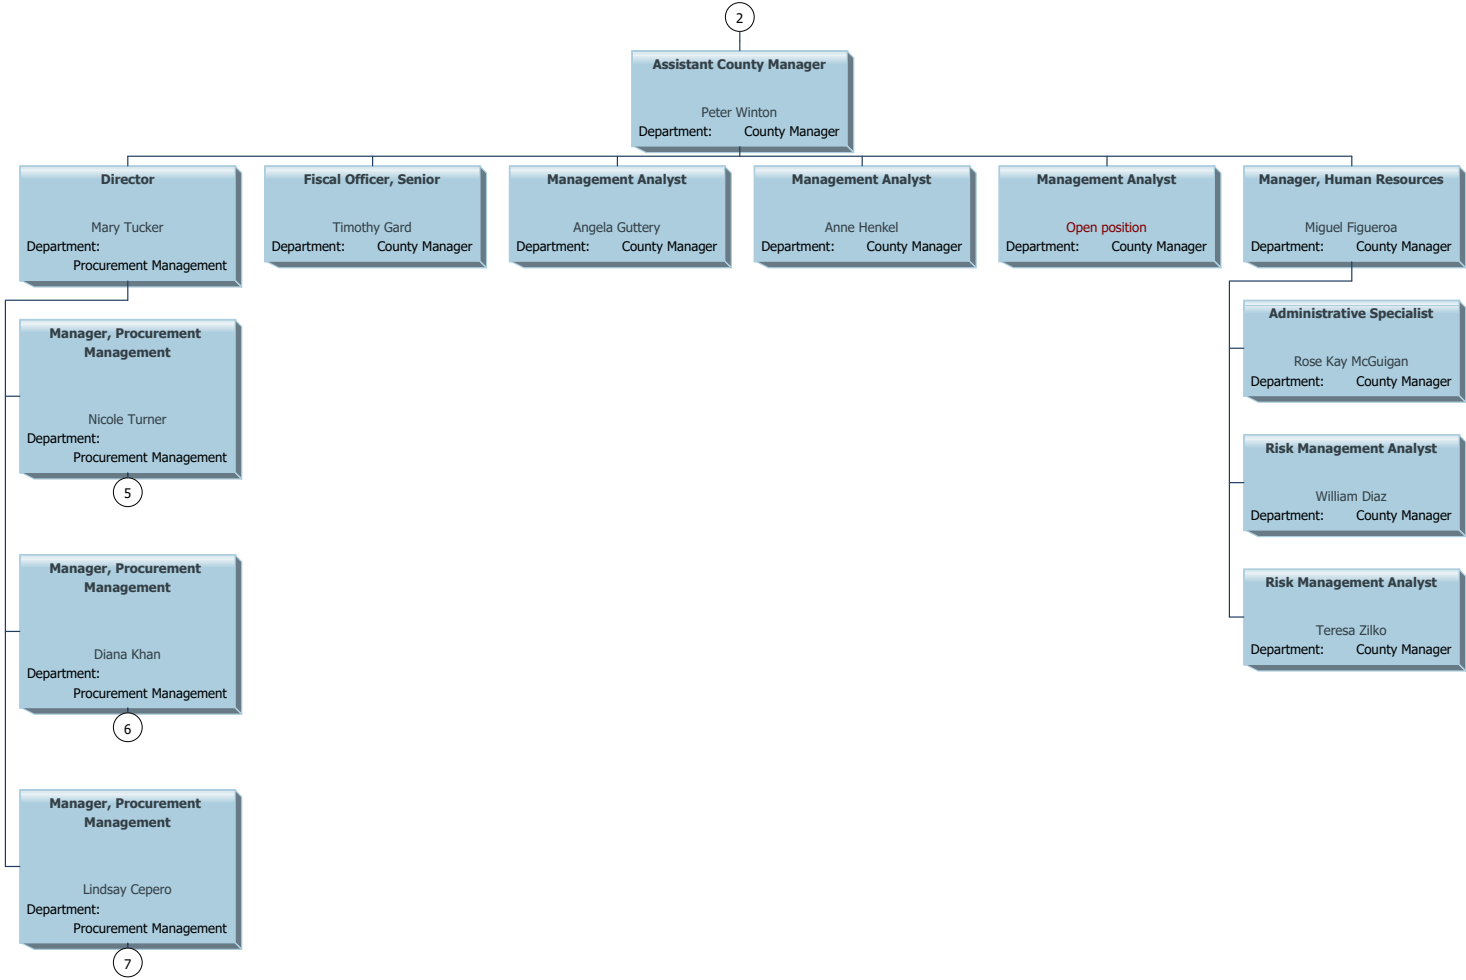

Lee County as of September 2019