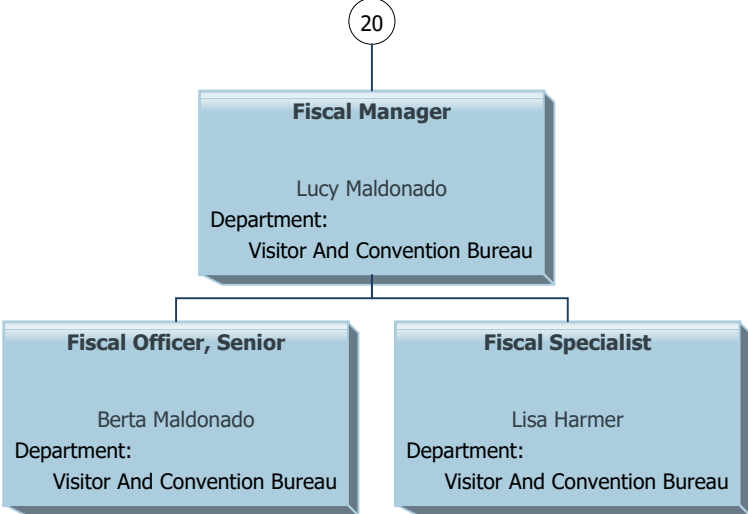

Lee County as of September 2019