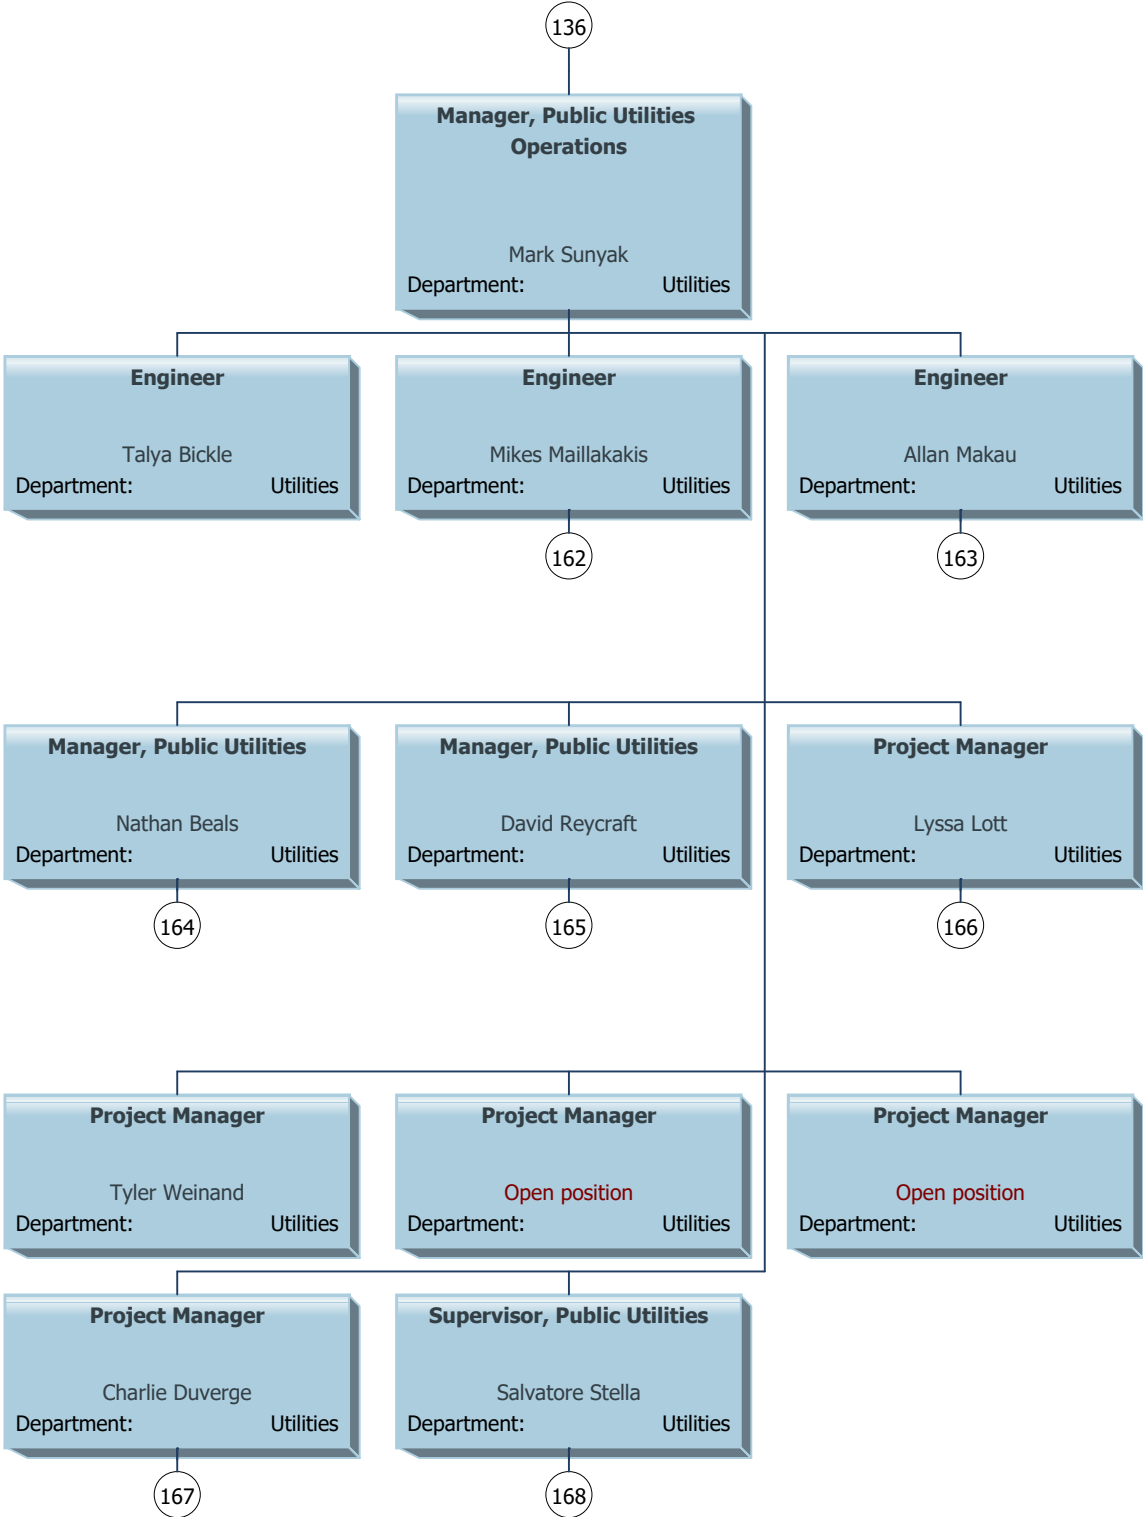

Lee County as of September 2019