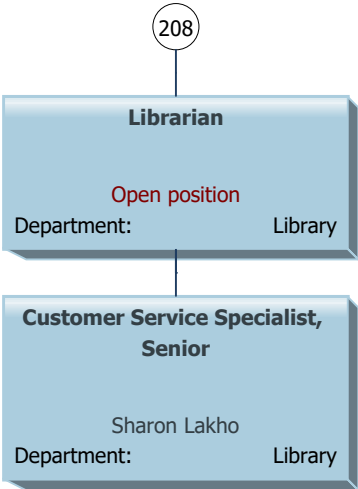

Lee County as of September 2019