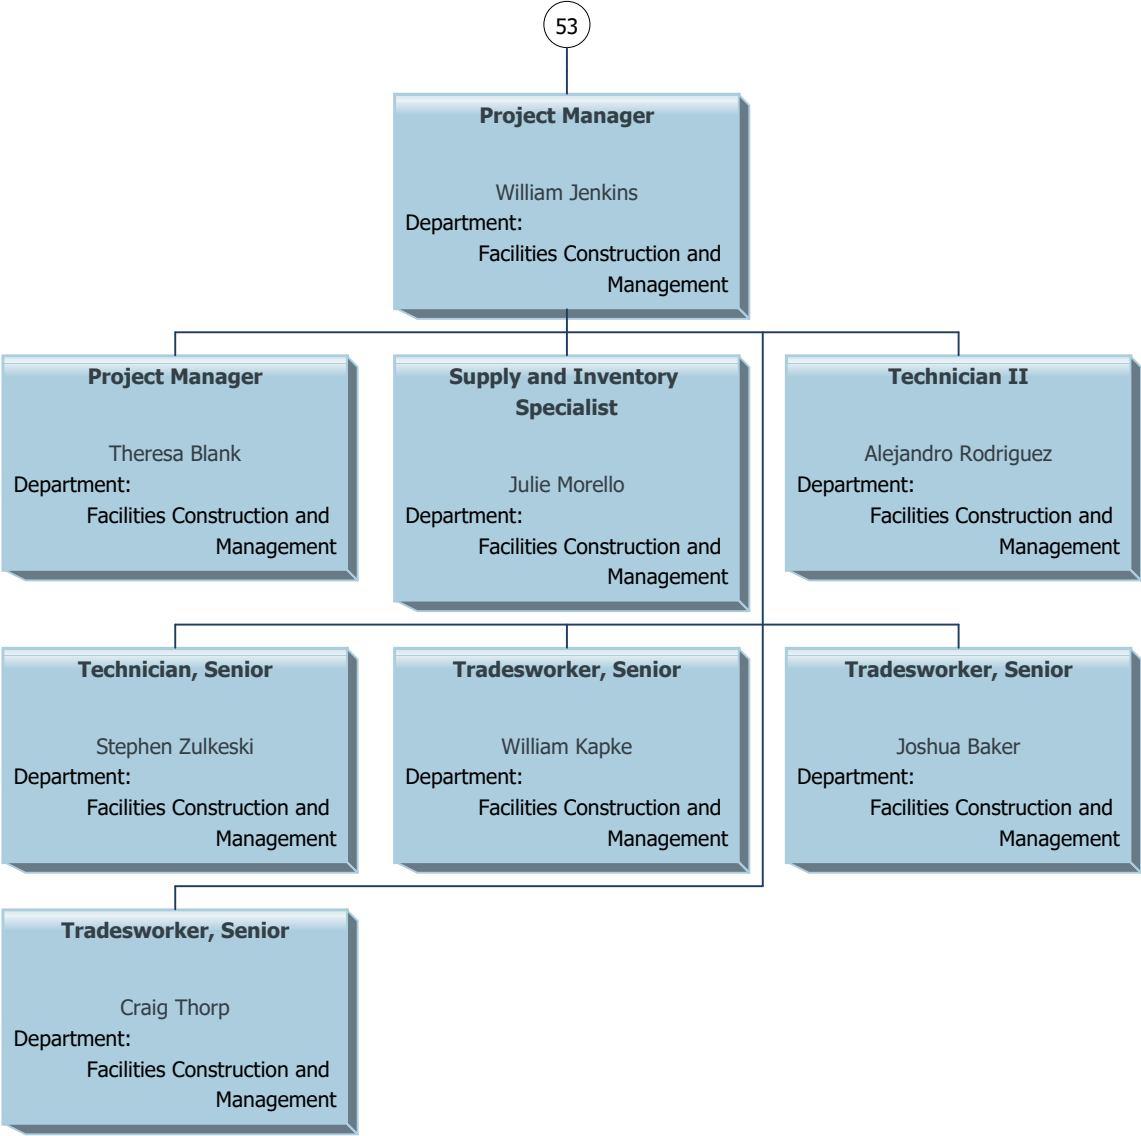

Lee County as of September 2019