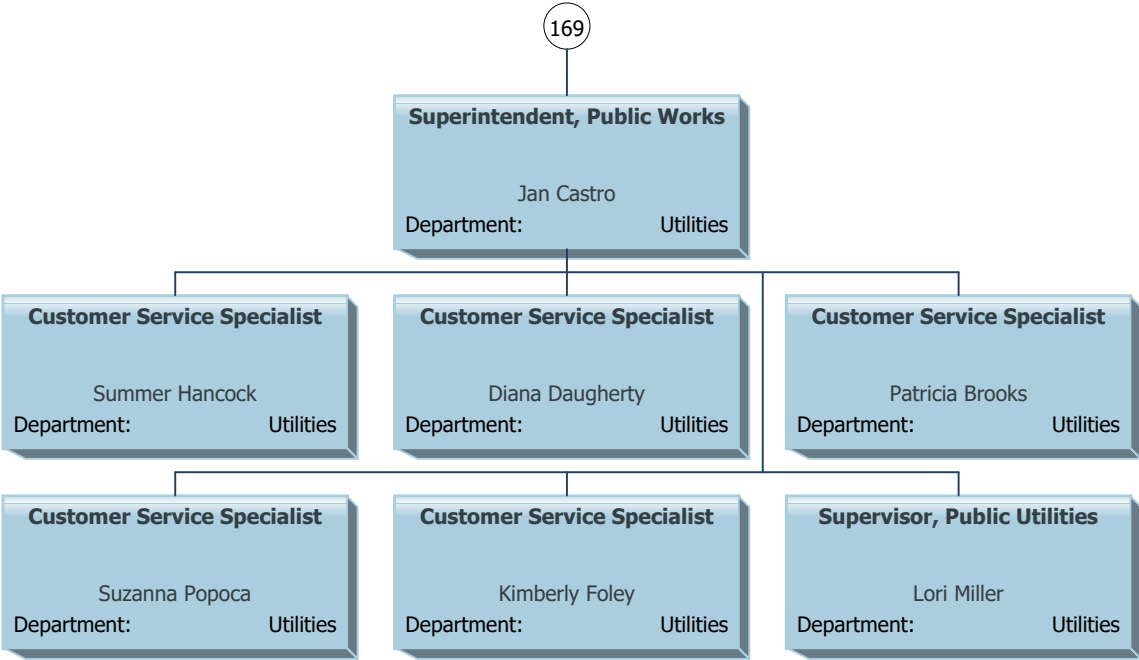

Lee County as of September 2019