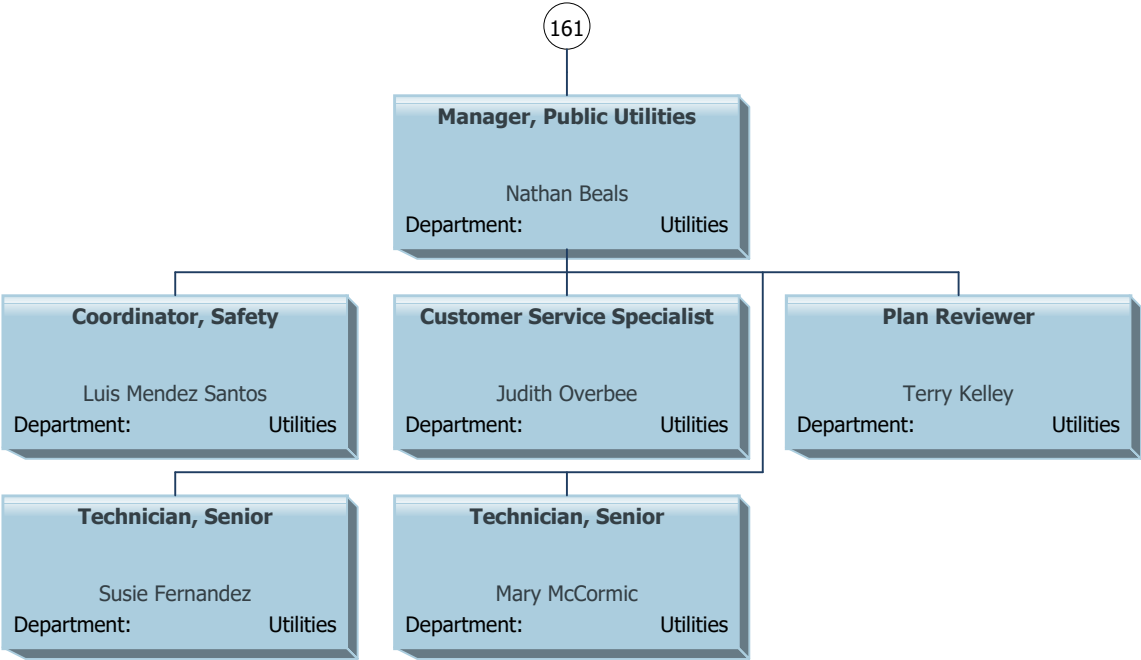

Lee County as of September 2019