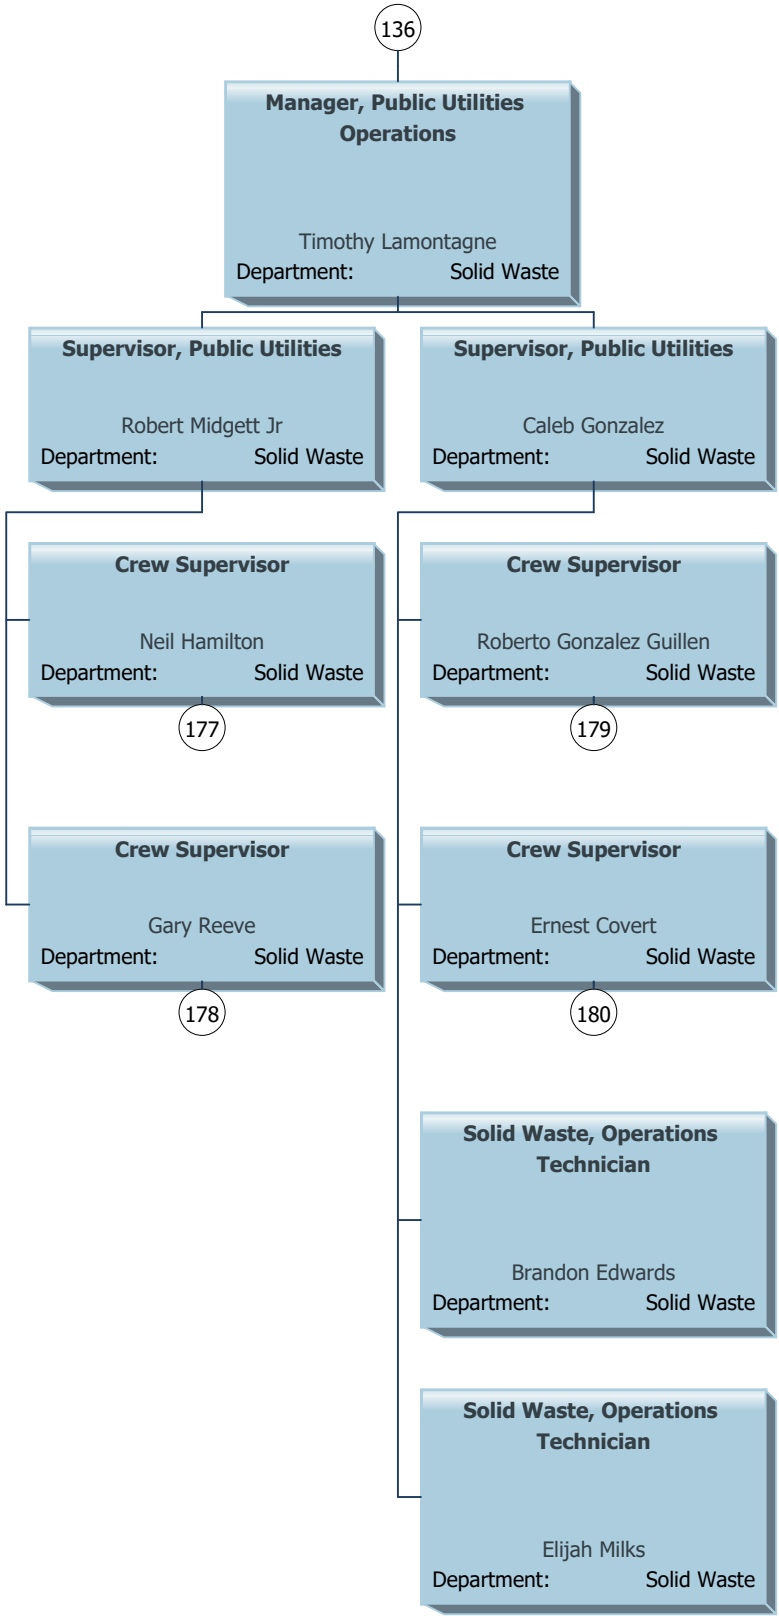

Lee County as of September 2019