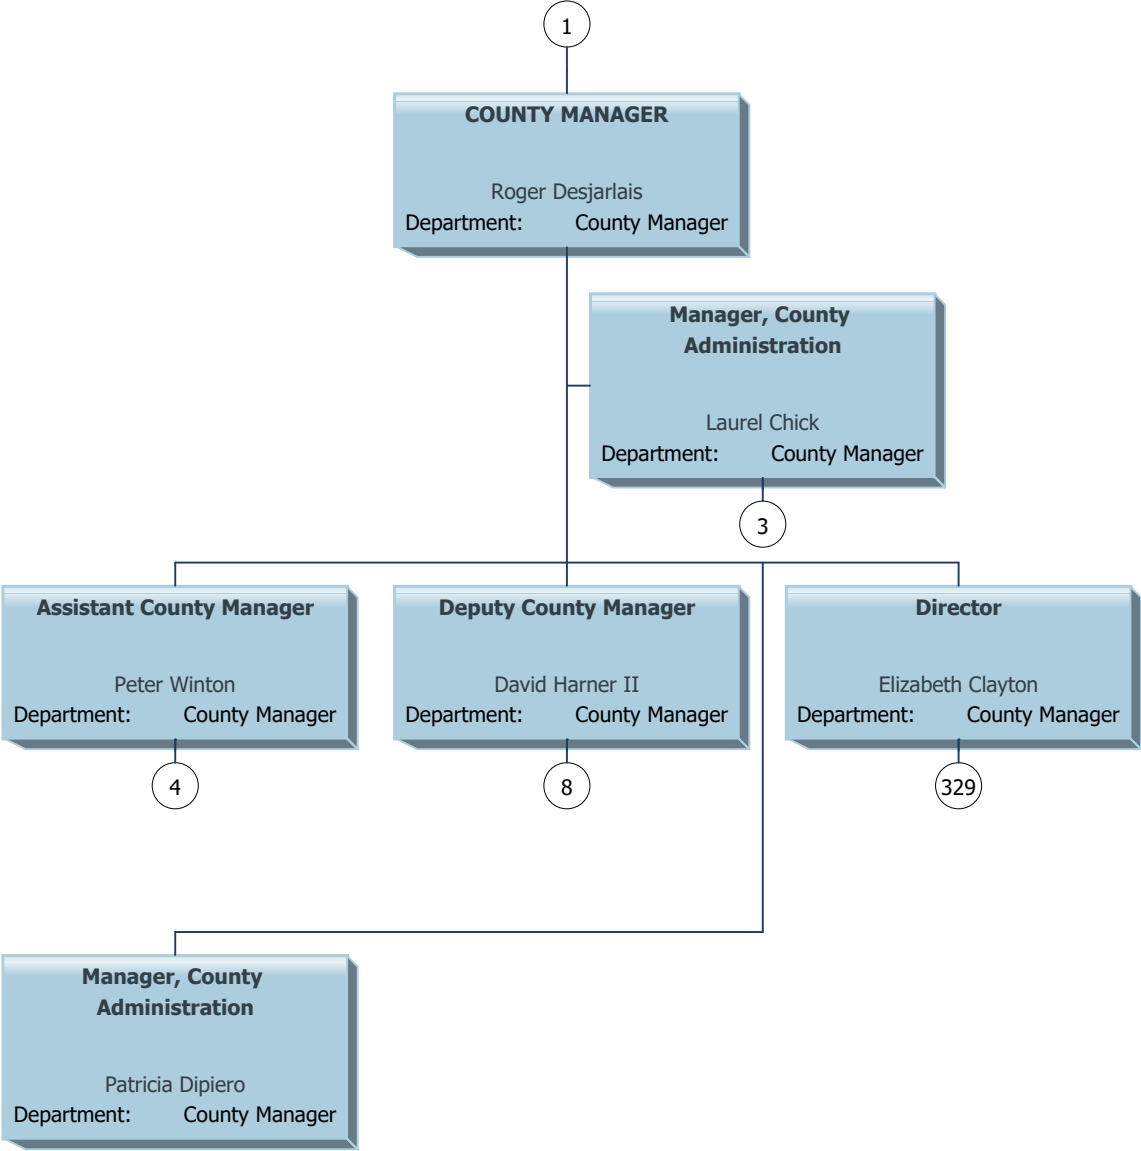

# Lee County as of September 2019

# Lee County as of September 2019

2

**Manager, County Administration**  
Laurel Chick  
Department: County Manager

**Administrative Assistant**  
Gerry Usher  
Department: County Manager

**Customer Service Specialist**  
Christine Butzler  
Department: County Manager