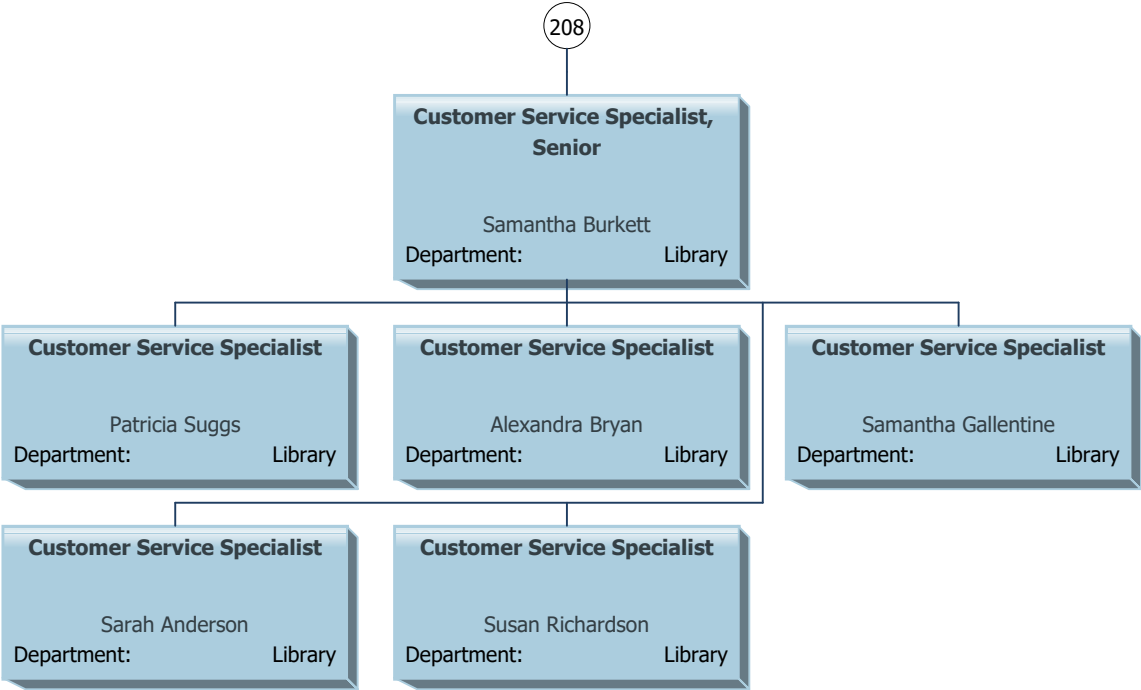

Lee County as of September 2019