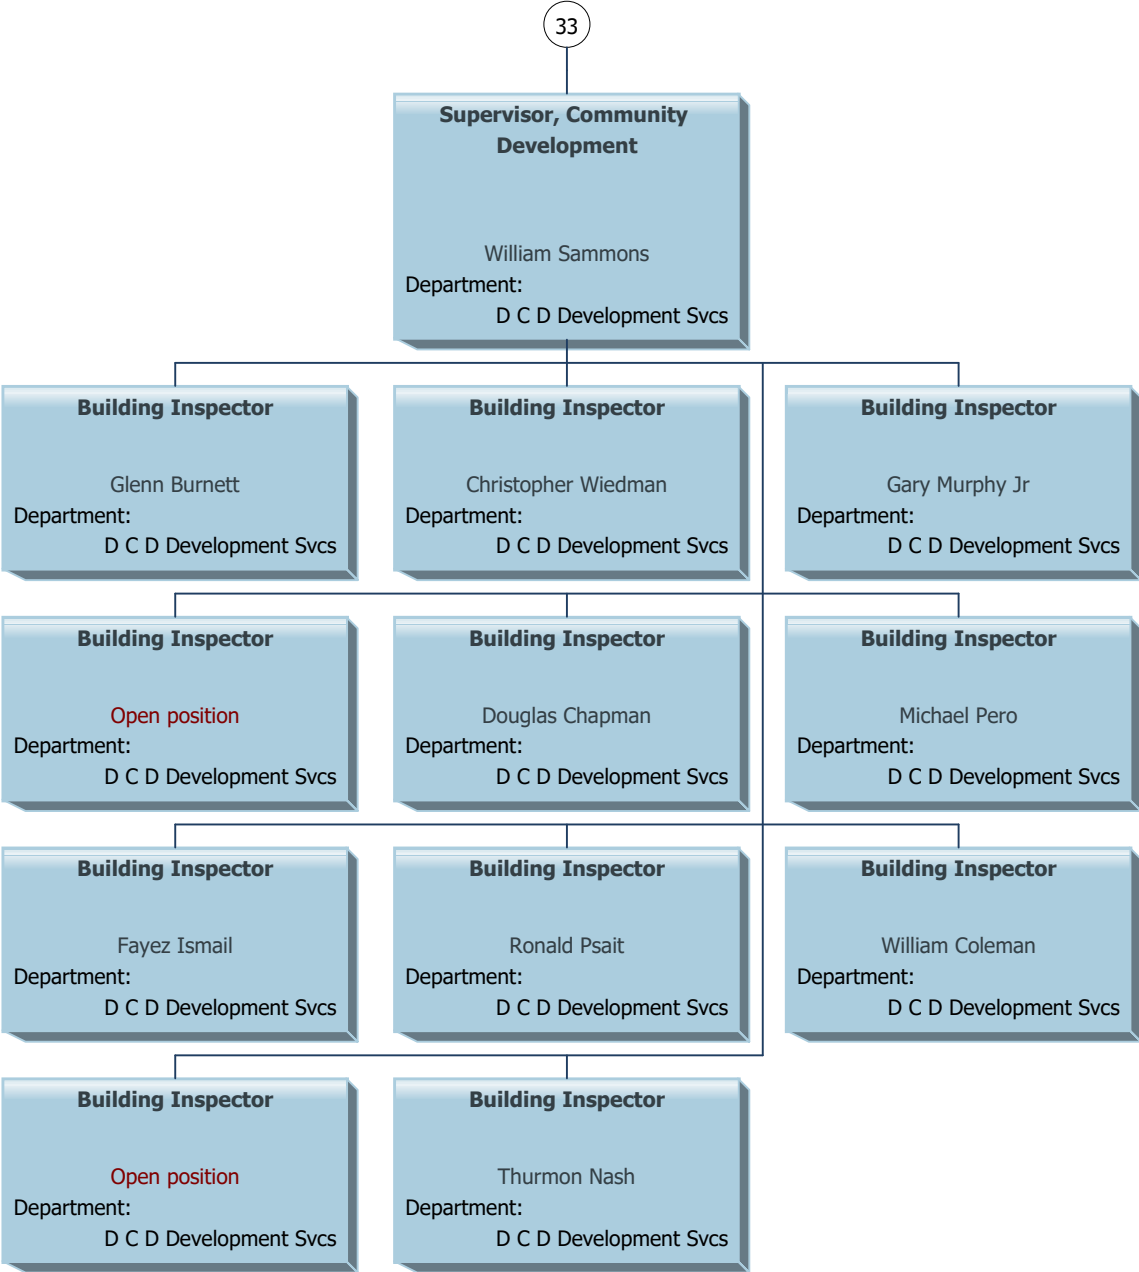

Lee County as of September 2019