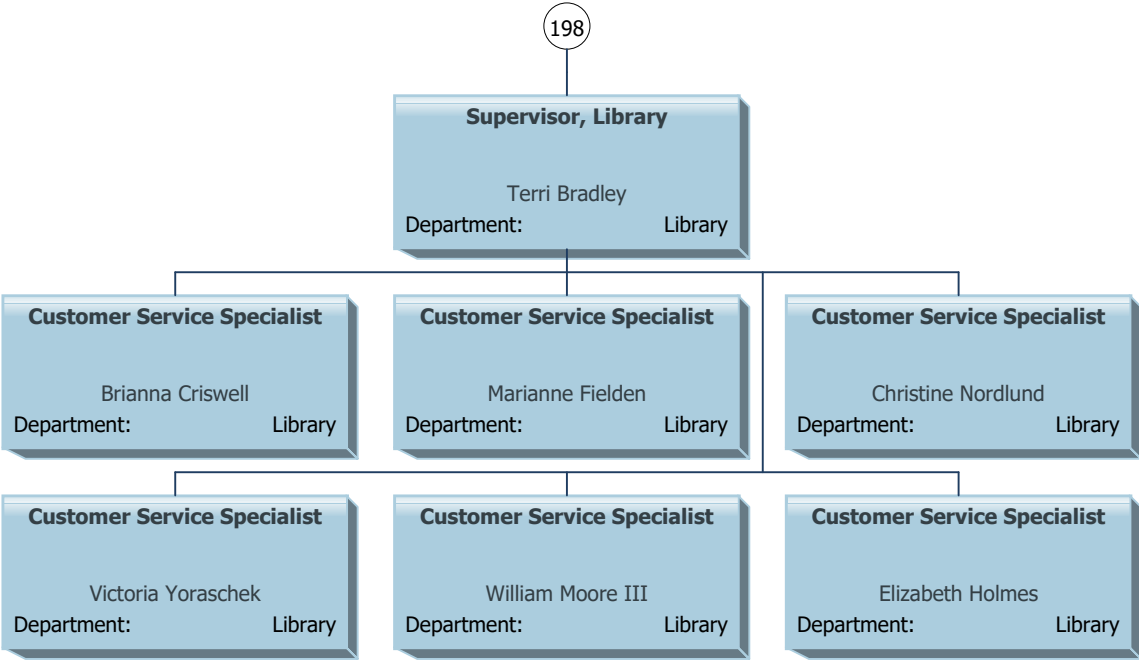

Lee County as of September 2019