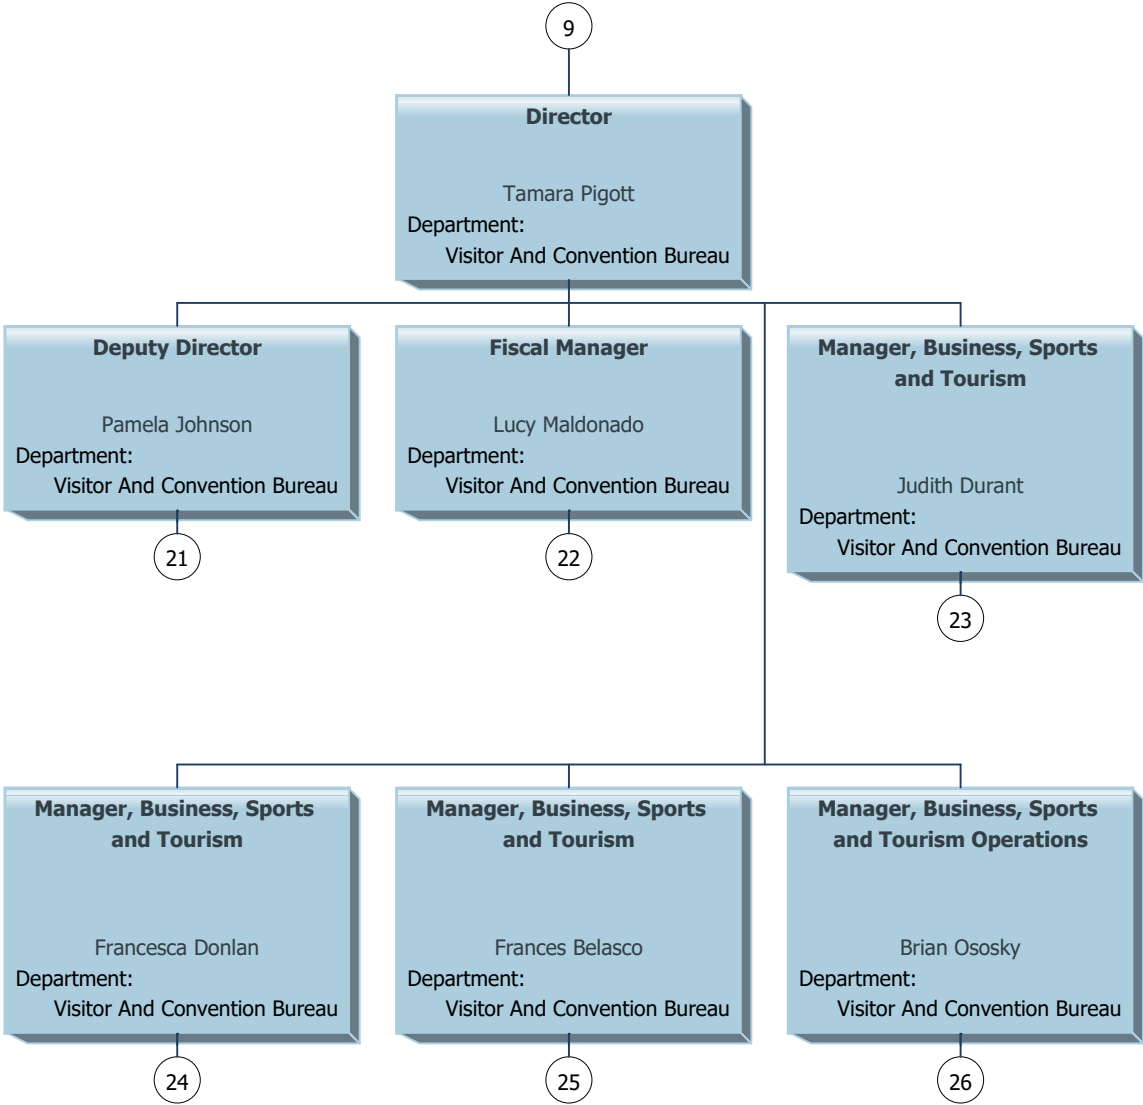

Lee County as of September 2019