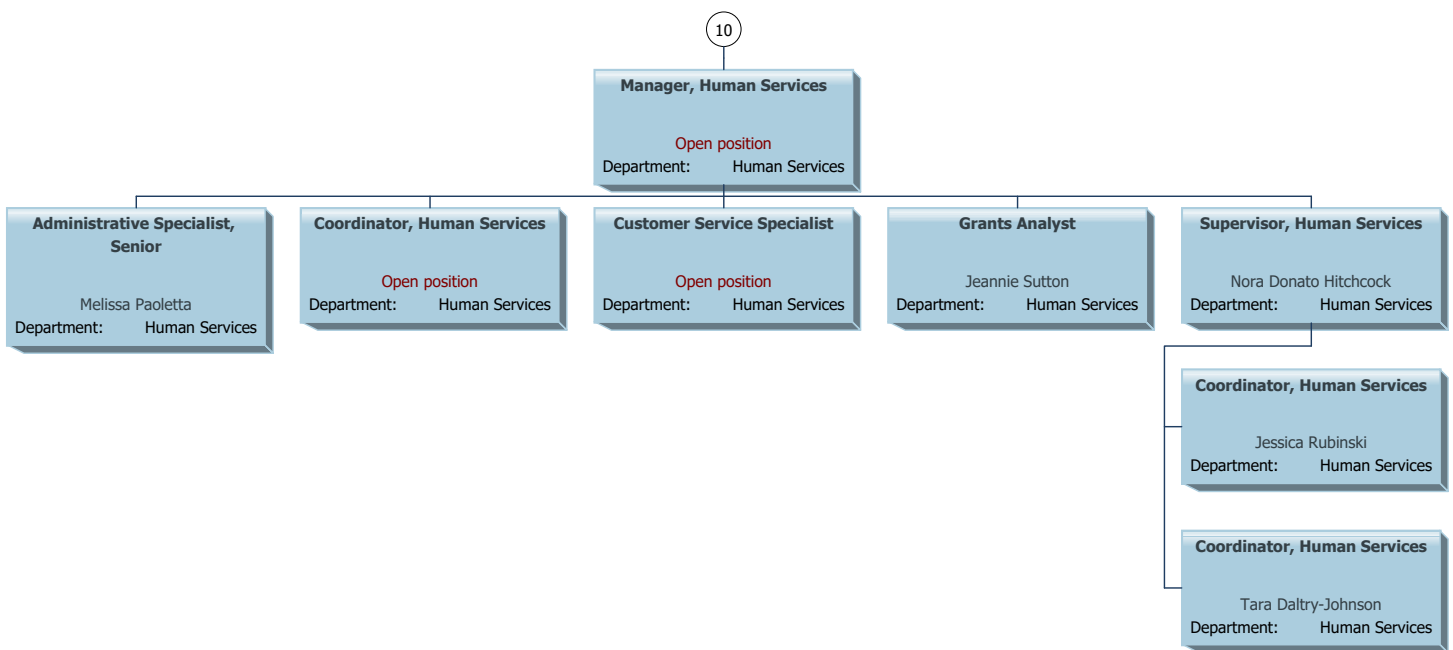

# Lee County as of September 2019

10

**Manager, Human Services**  
Eric Pateidl  
Department: Human Services

**Administrative Specialist,  
Senior**  
Juan Albino Vazquez  
Department: Human Services