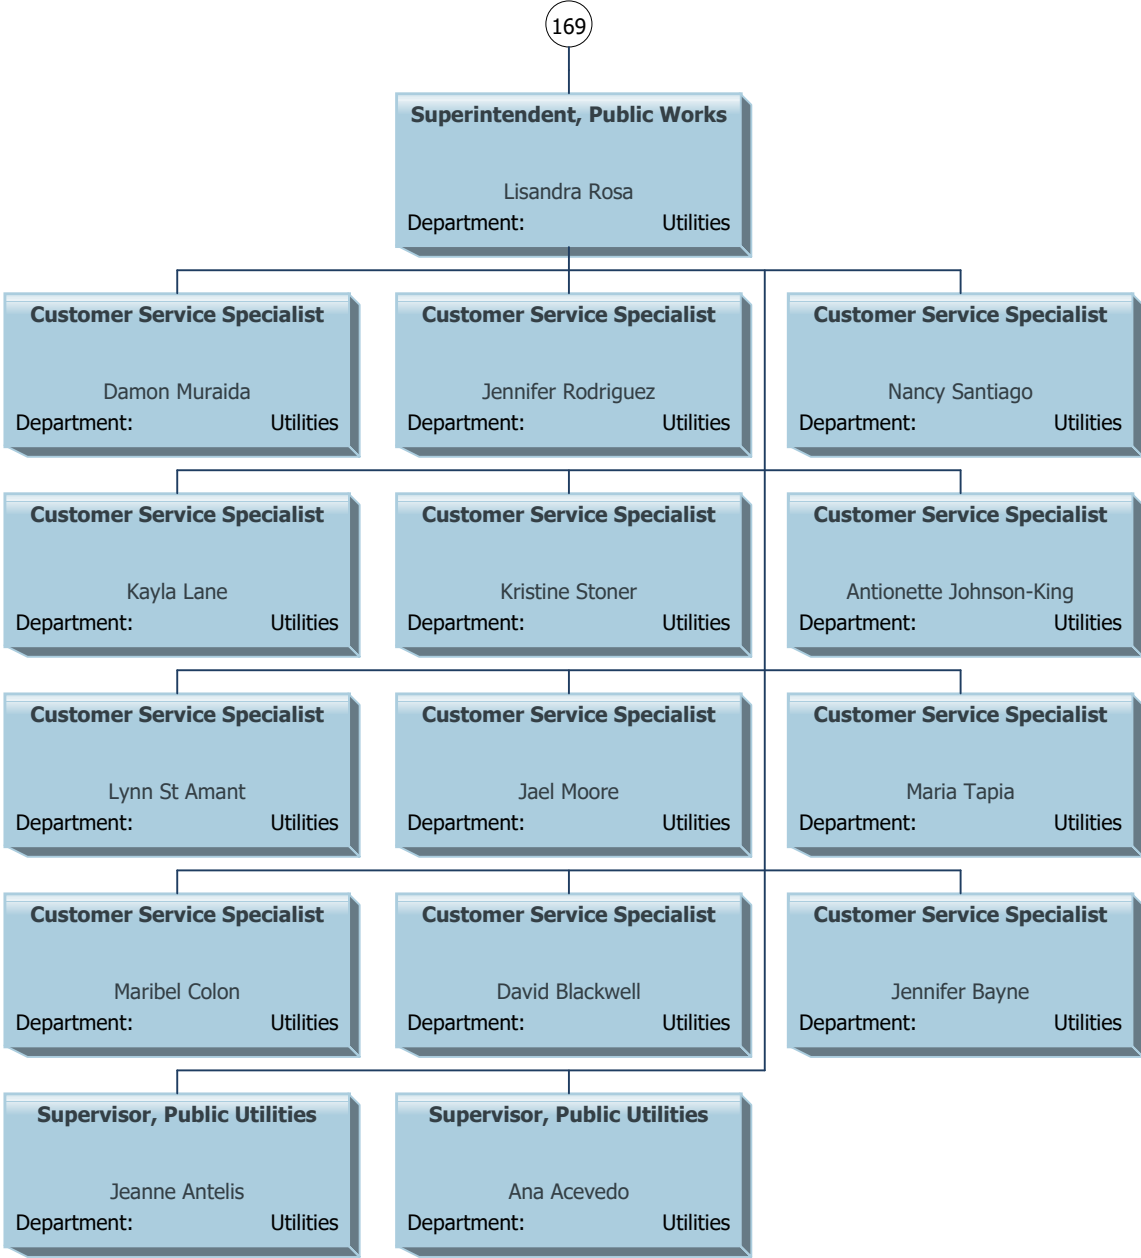

Lee County as of September 2019