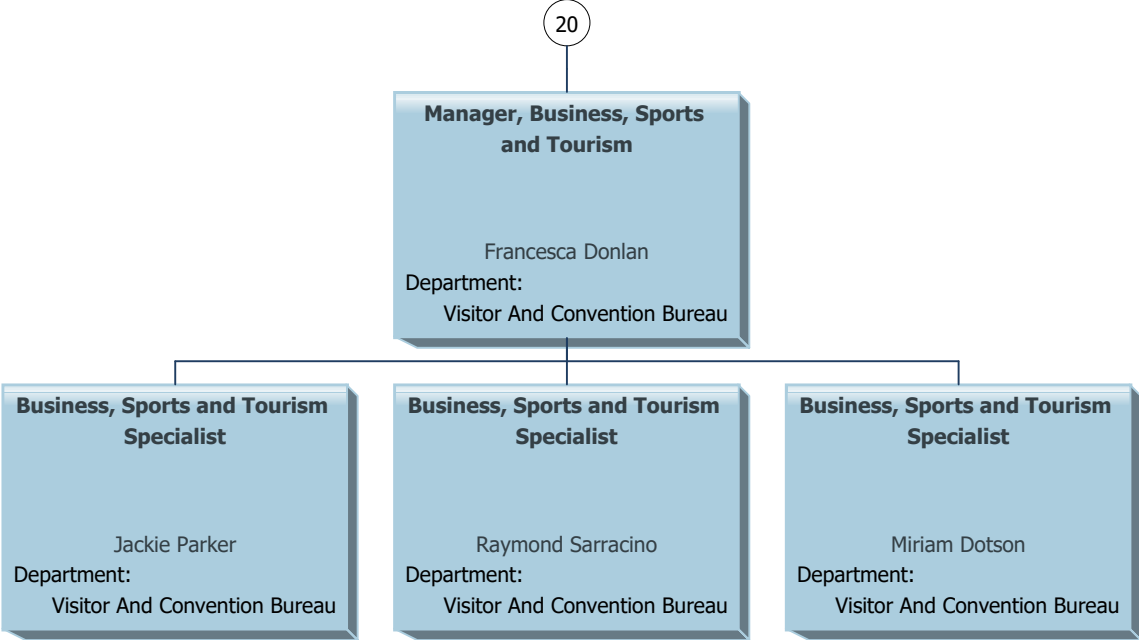

Lee County as of September 2019