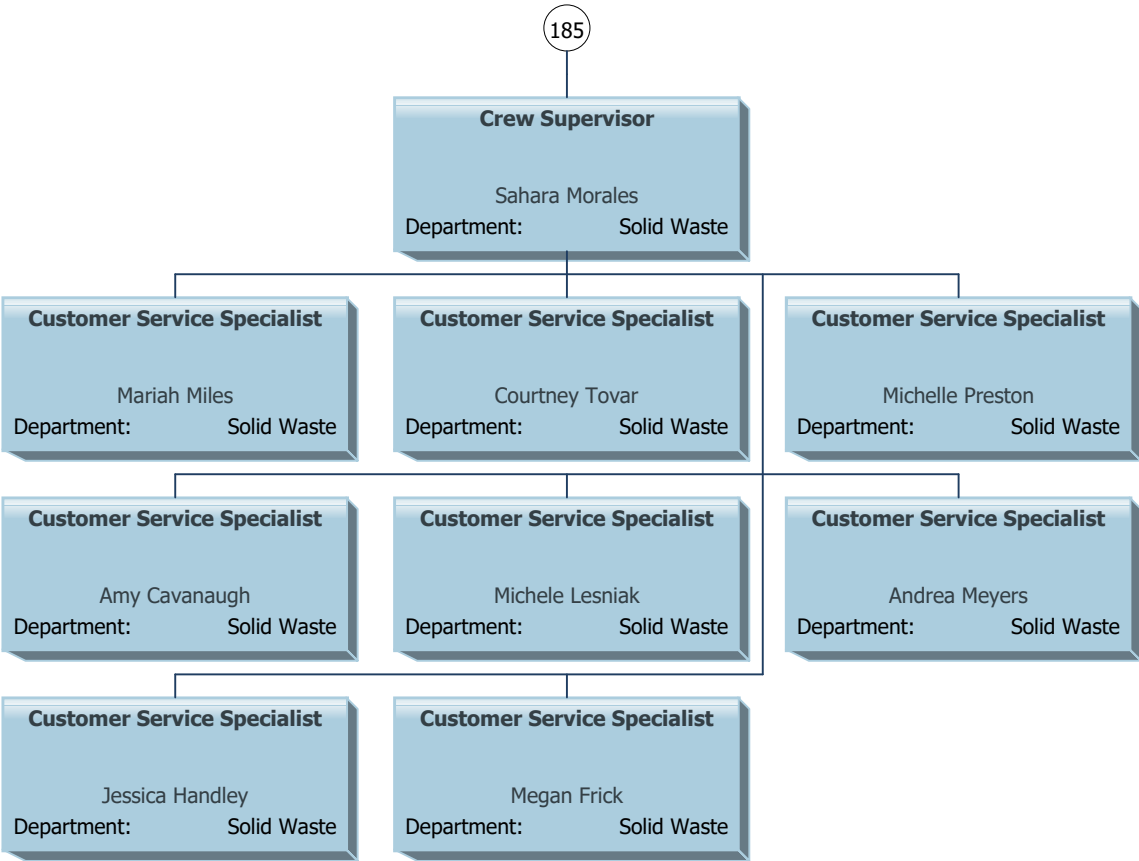

# Lee County as of September 2019

74

**Director, Division of Innovation and Technology**  
Ashley Mason  
Department: Technology Services

**Manager, Applications and Digital Media**  
Armando Negron Hernandez  
Department: Technology Services