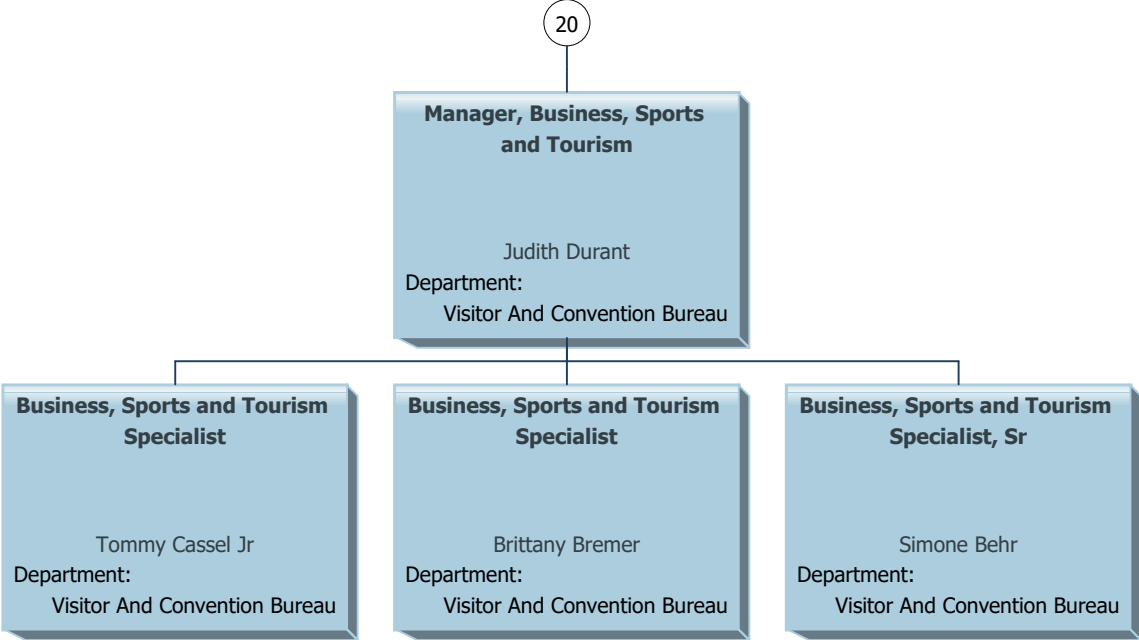

Lee County as of September 2019