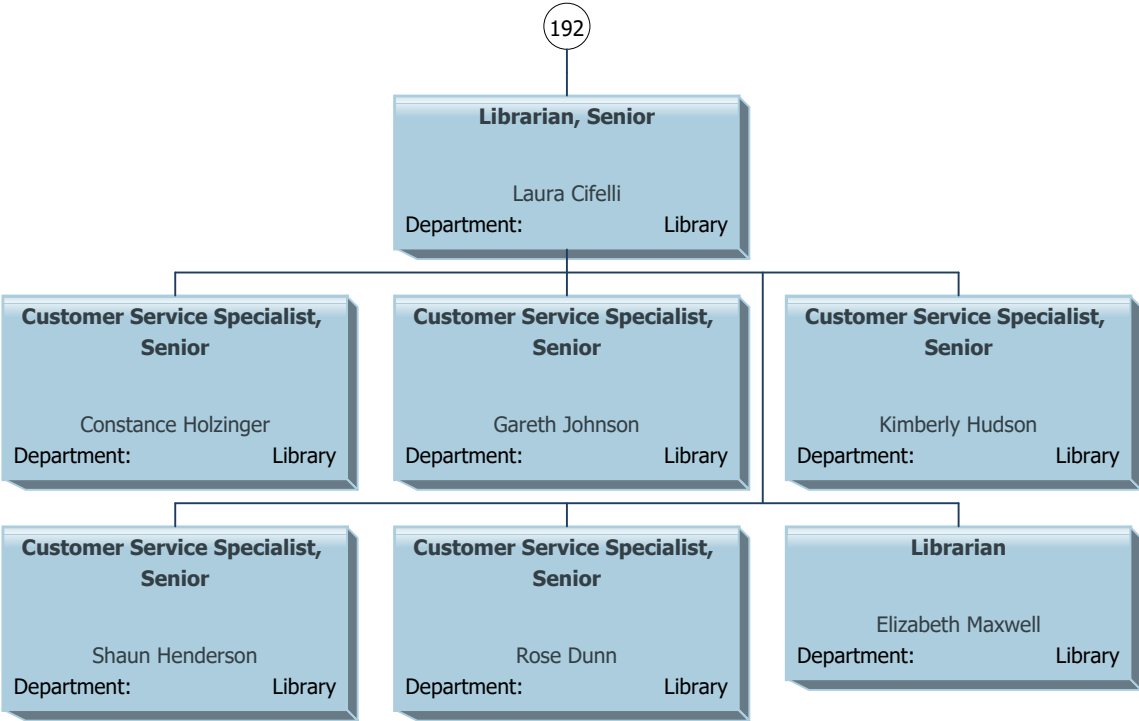

Lee County as of September 2019