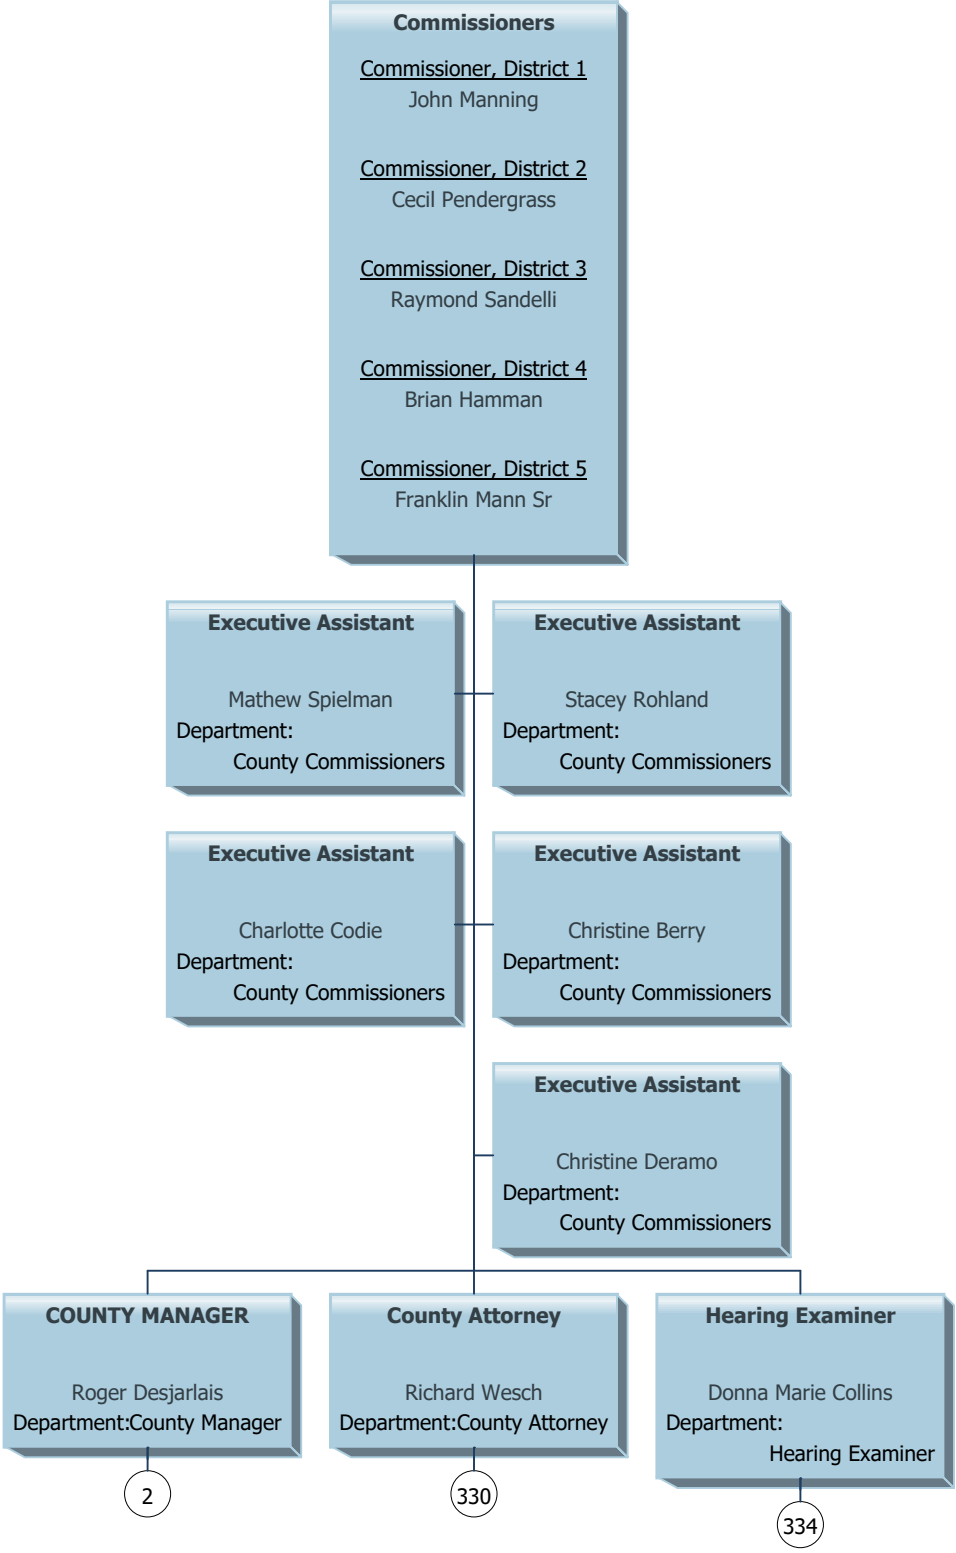

Lee County as of September 2019