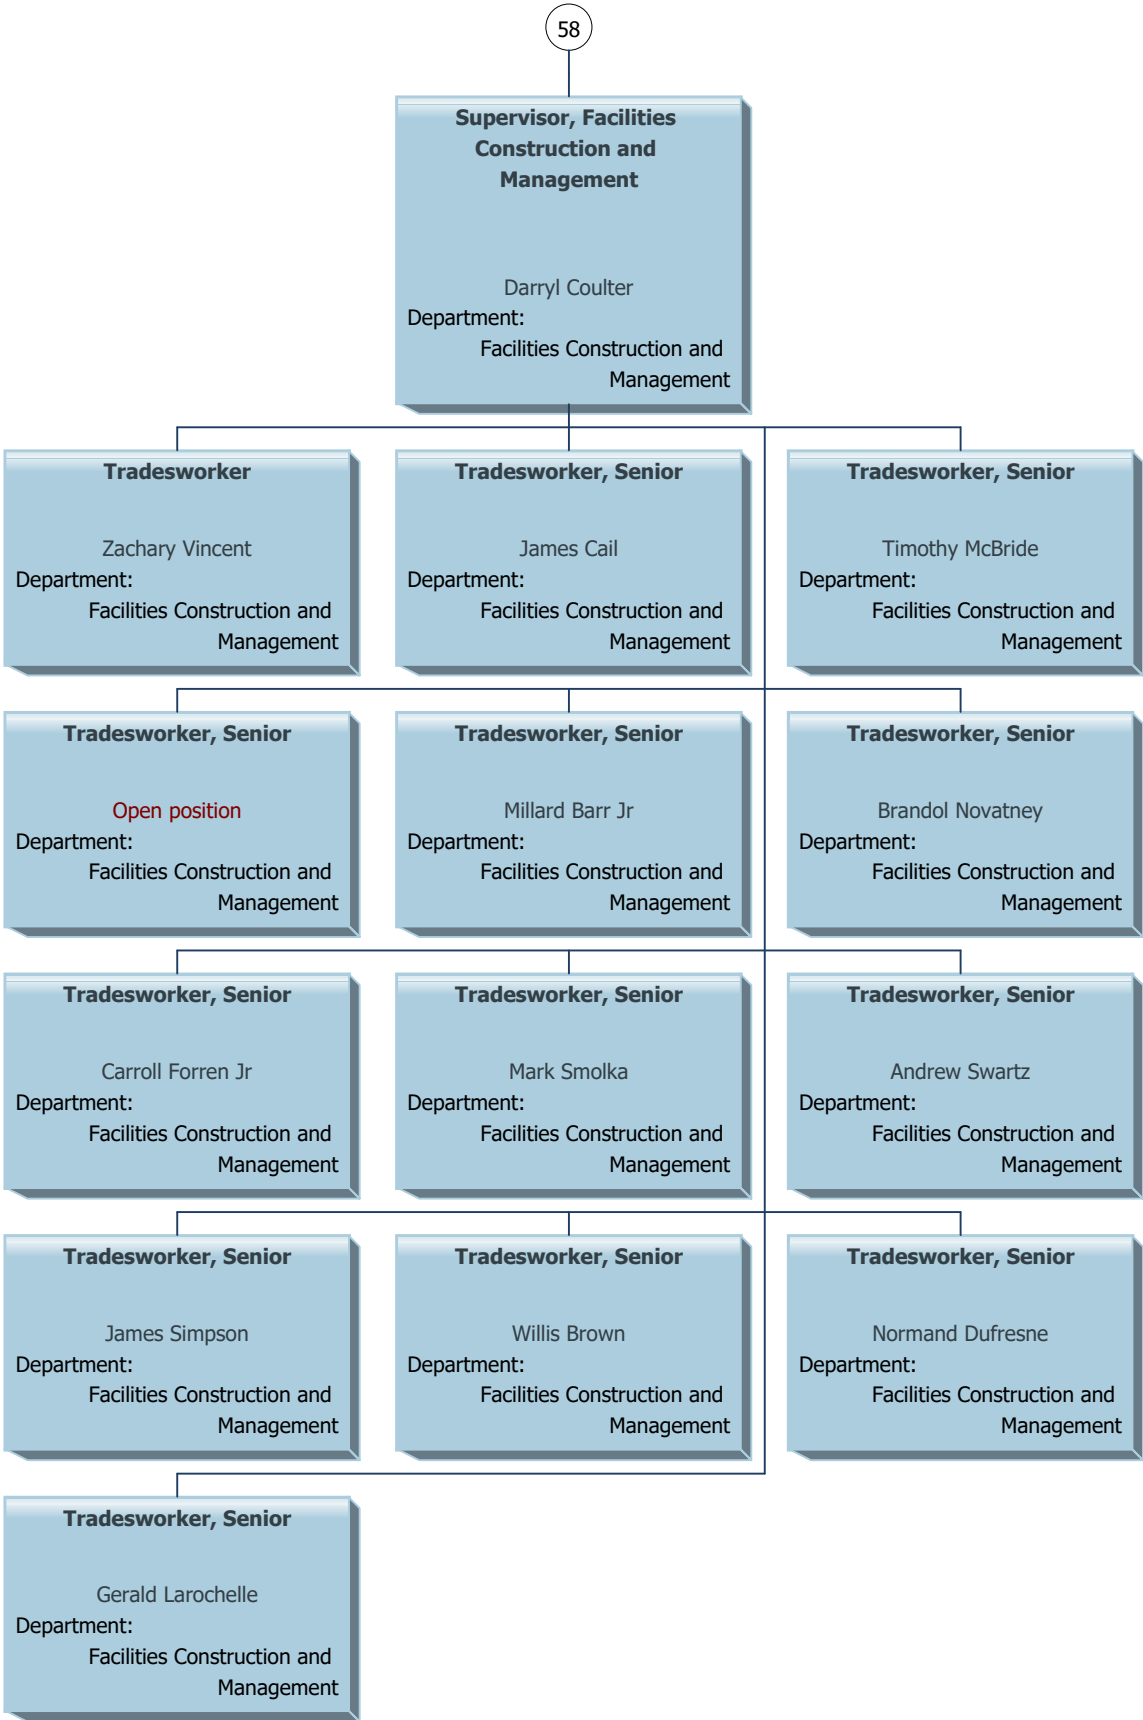

Lee County as of September 2019