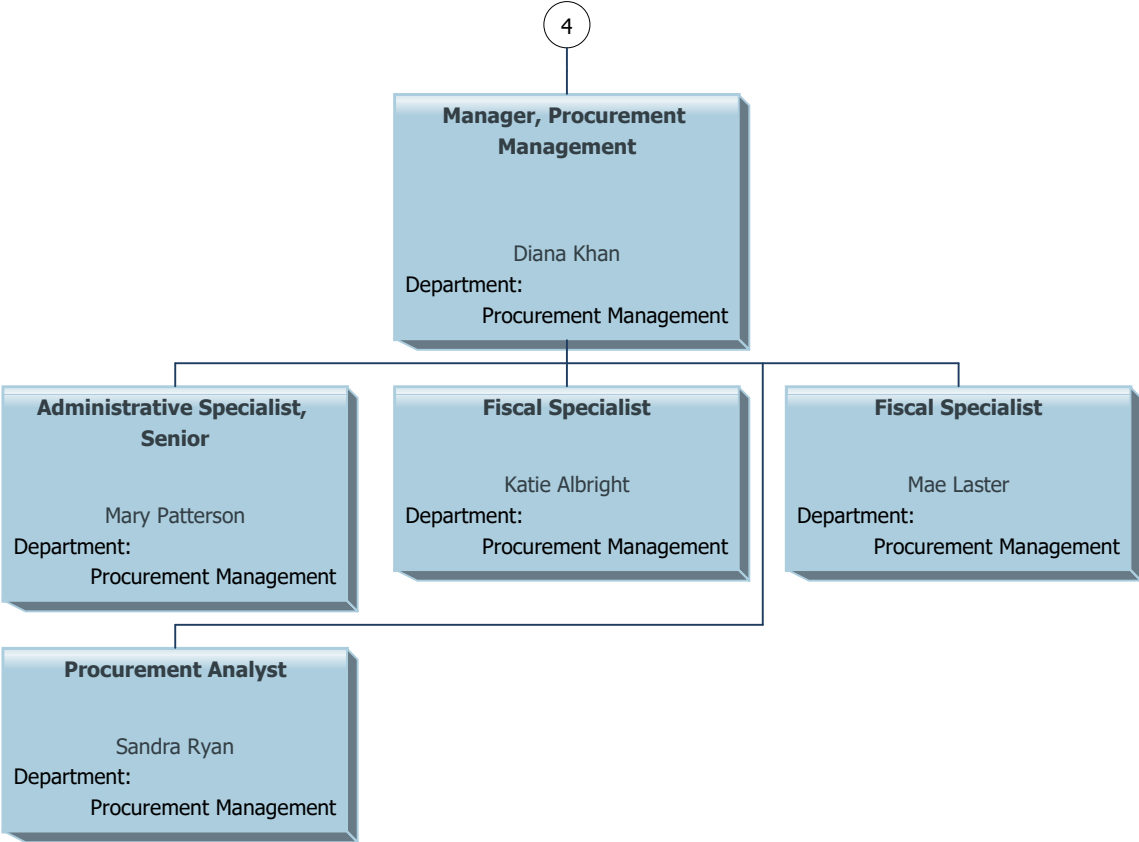

Lee County as of September 2019