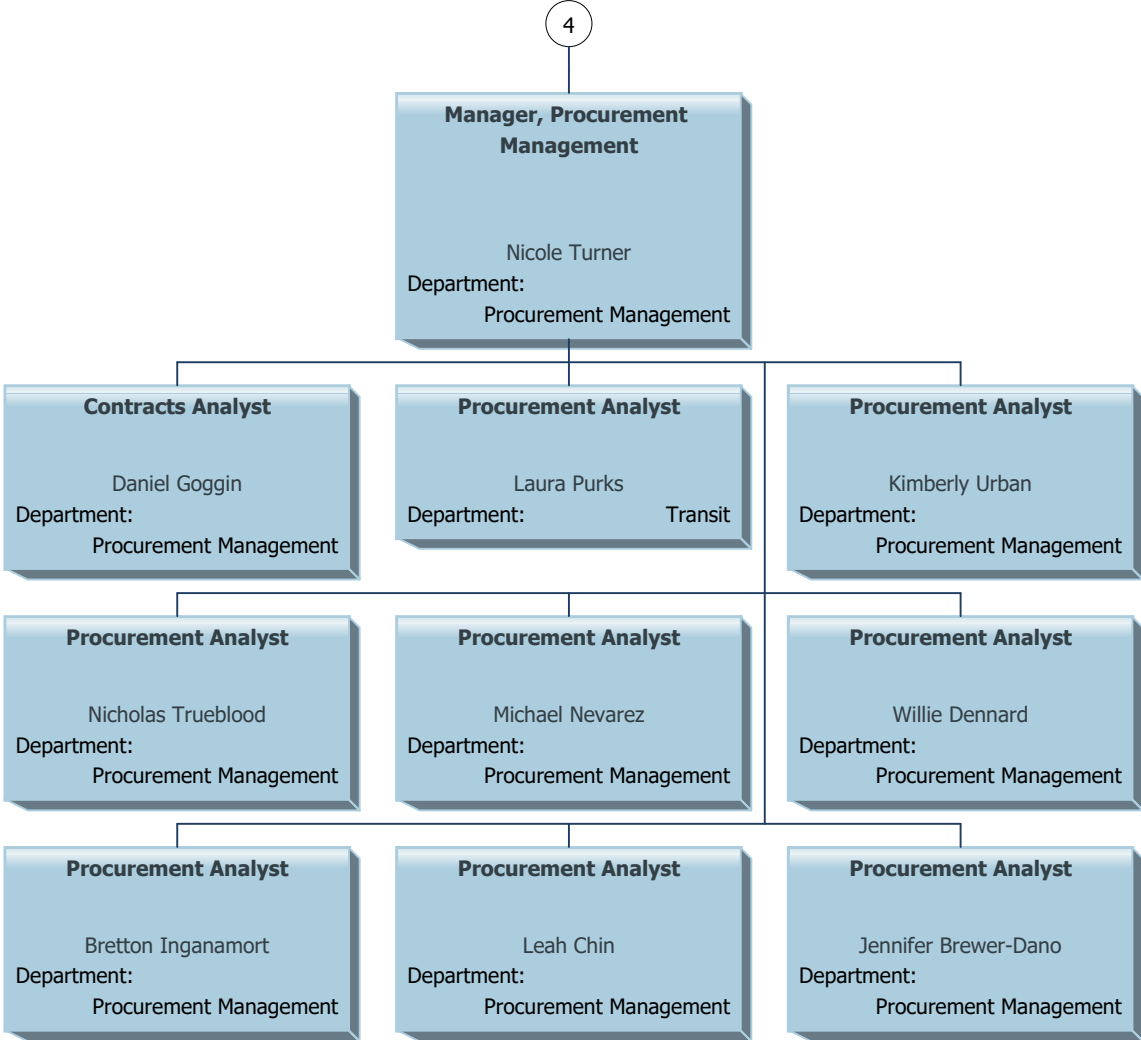

Lee County as of September 2019