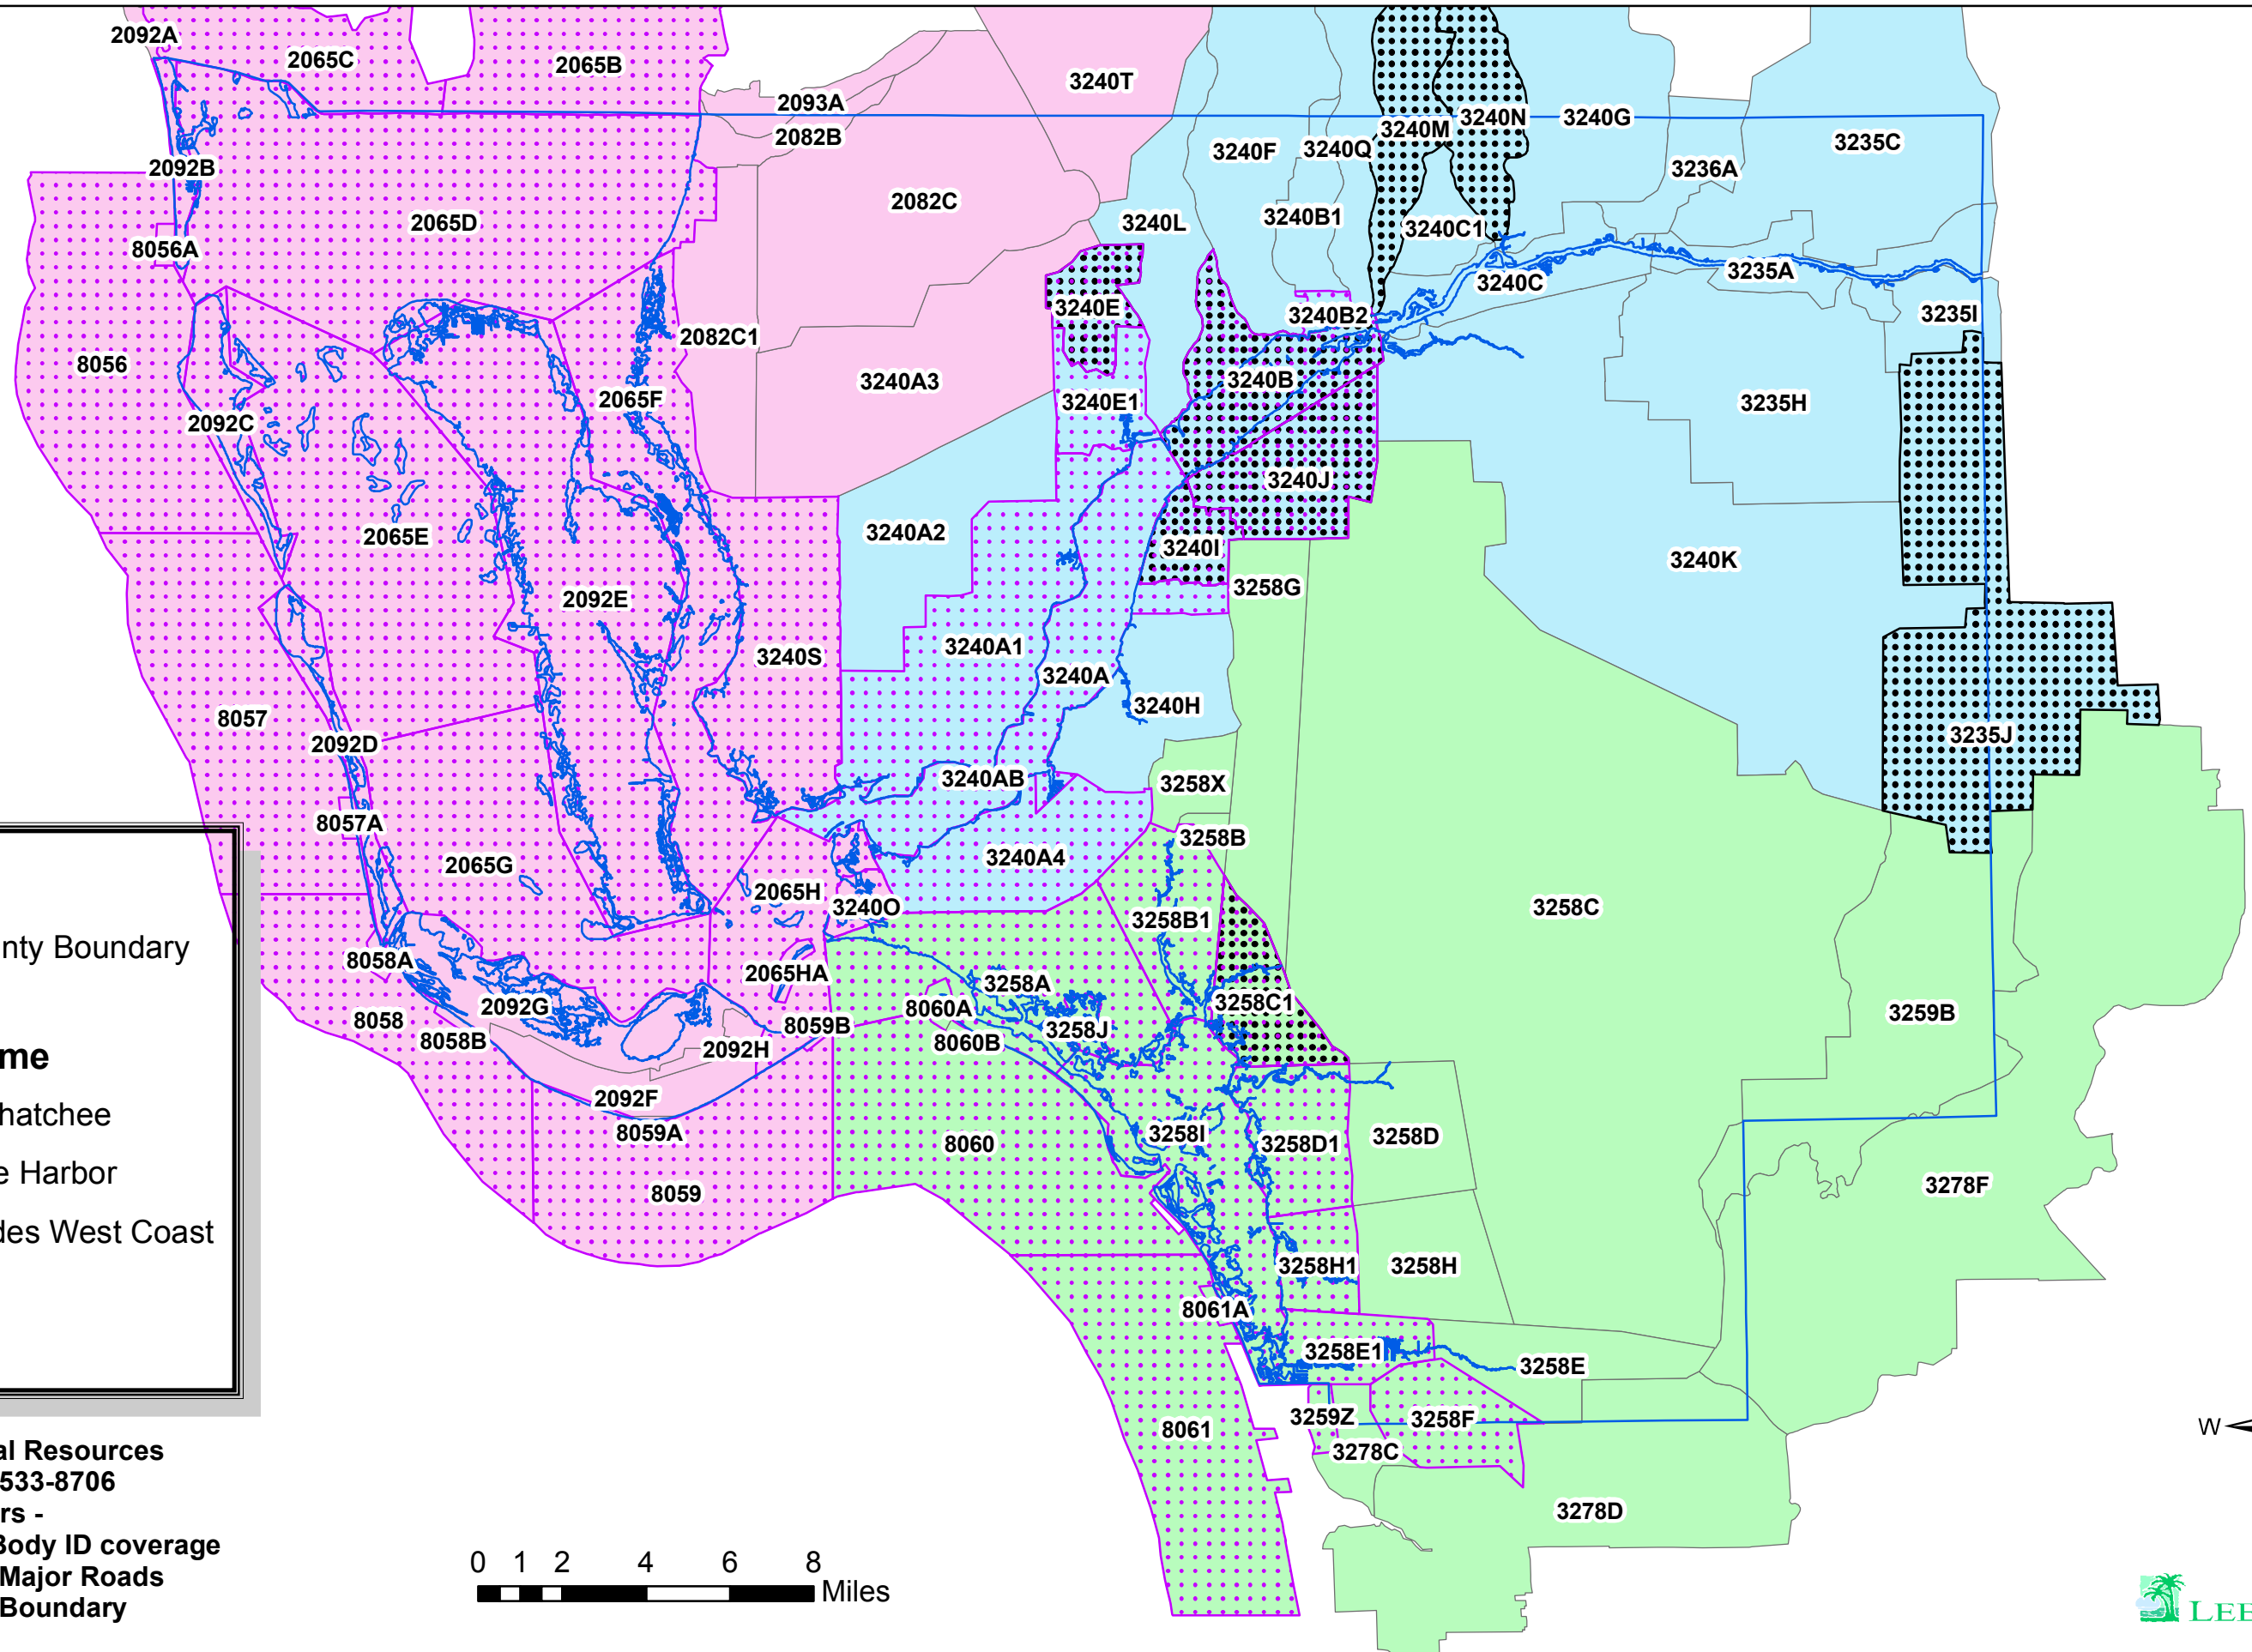

Metals Verified Impairments in Lee County

Legend

- Lee County Boundary

DEP WBIDs by Group Name

- Caloosahatchee
- Charlotte Harbor
- Everglades West Coast

Impairments

- Iron
- Mercury

Division of Natural Resources
 K. Bickford - 239-533-8706
 ArcGIS SDE Layers -
 2010 DEP Water Body ID coverage
 2009 Lee County Major Roads
 2009 Lee County Boundary