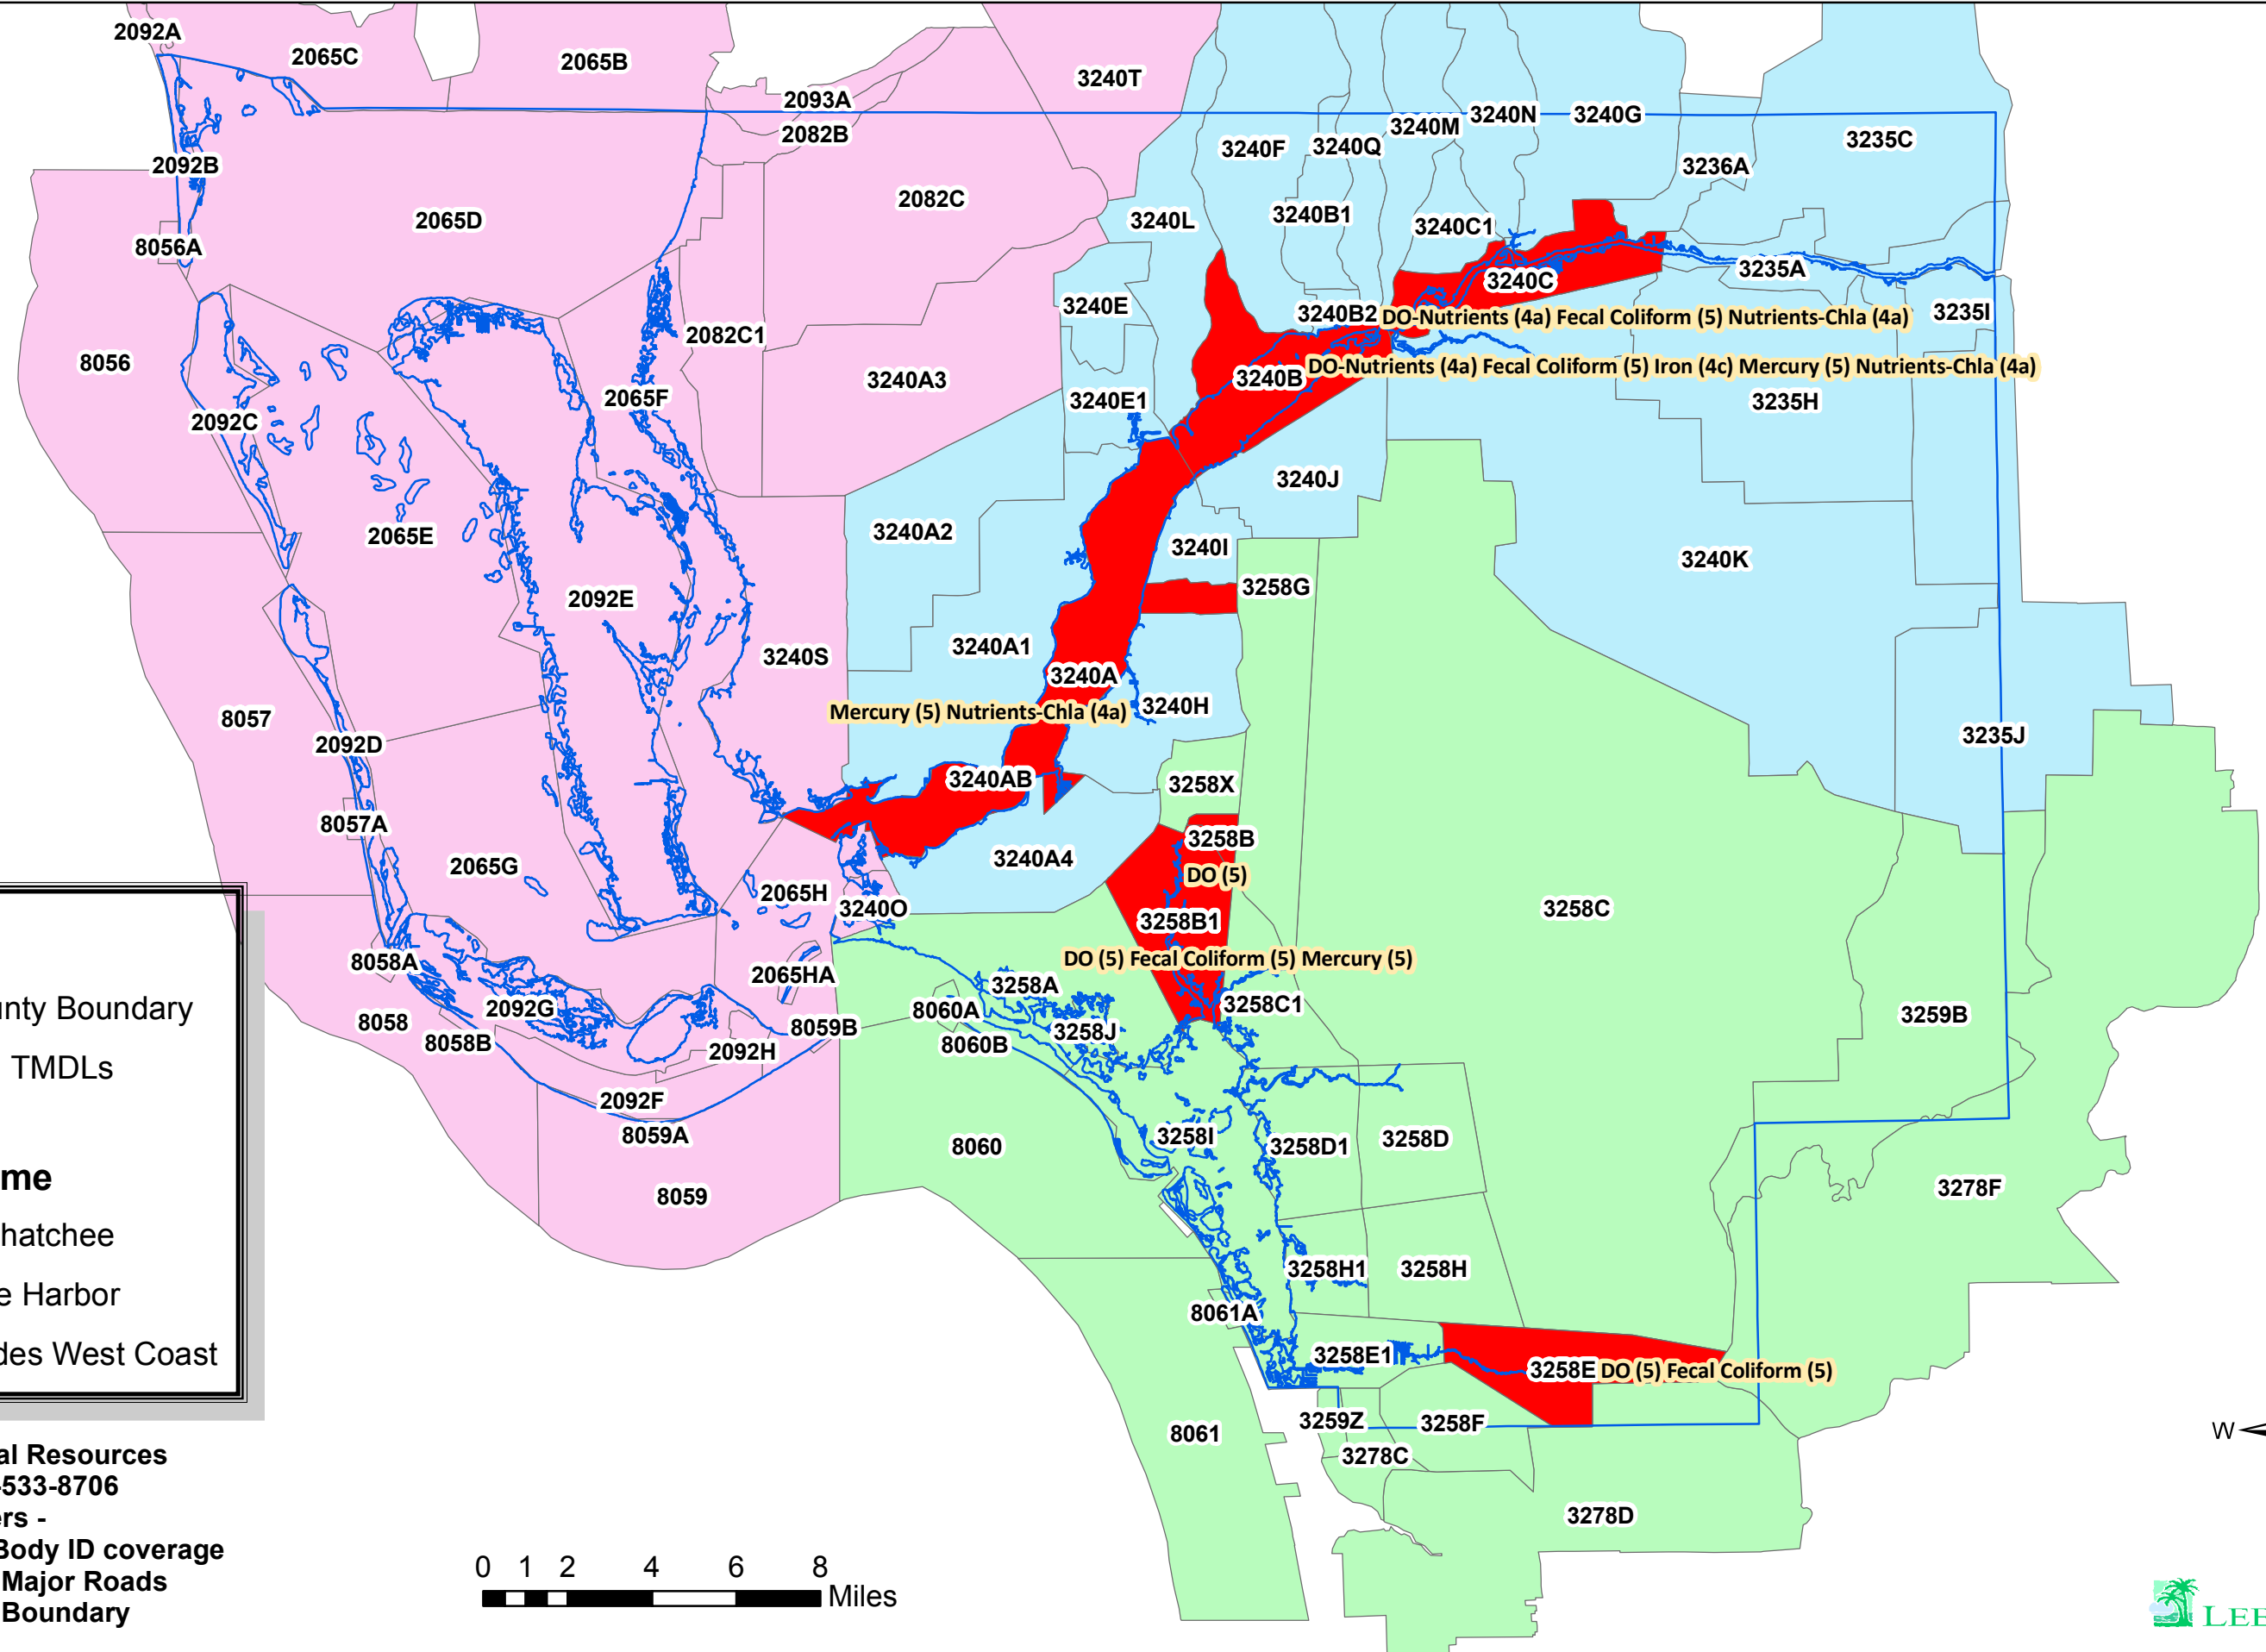

Adopted TMDLs in Lee County

Legend

- Lee County Boundary
- Adopted TMDLs

DEP WBIDs by Group Name

- Caloosahatchee
- Charlotte Harbor
- Everglades West Coast

Division of Natural Resources
 K. Bickford - 239-533-8706
 ArcGIS SDE Layers -
 2010 DEP Water Body ID coverage
 2009 Lee County Major Roads
 2009 Lee County Boundary