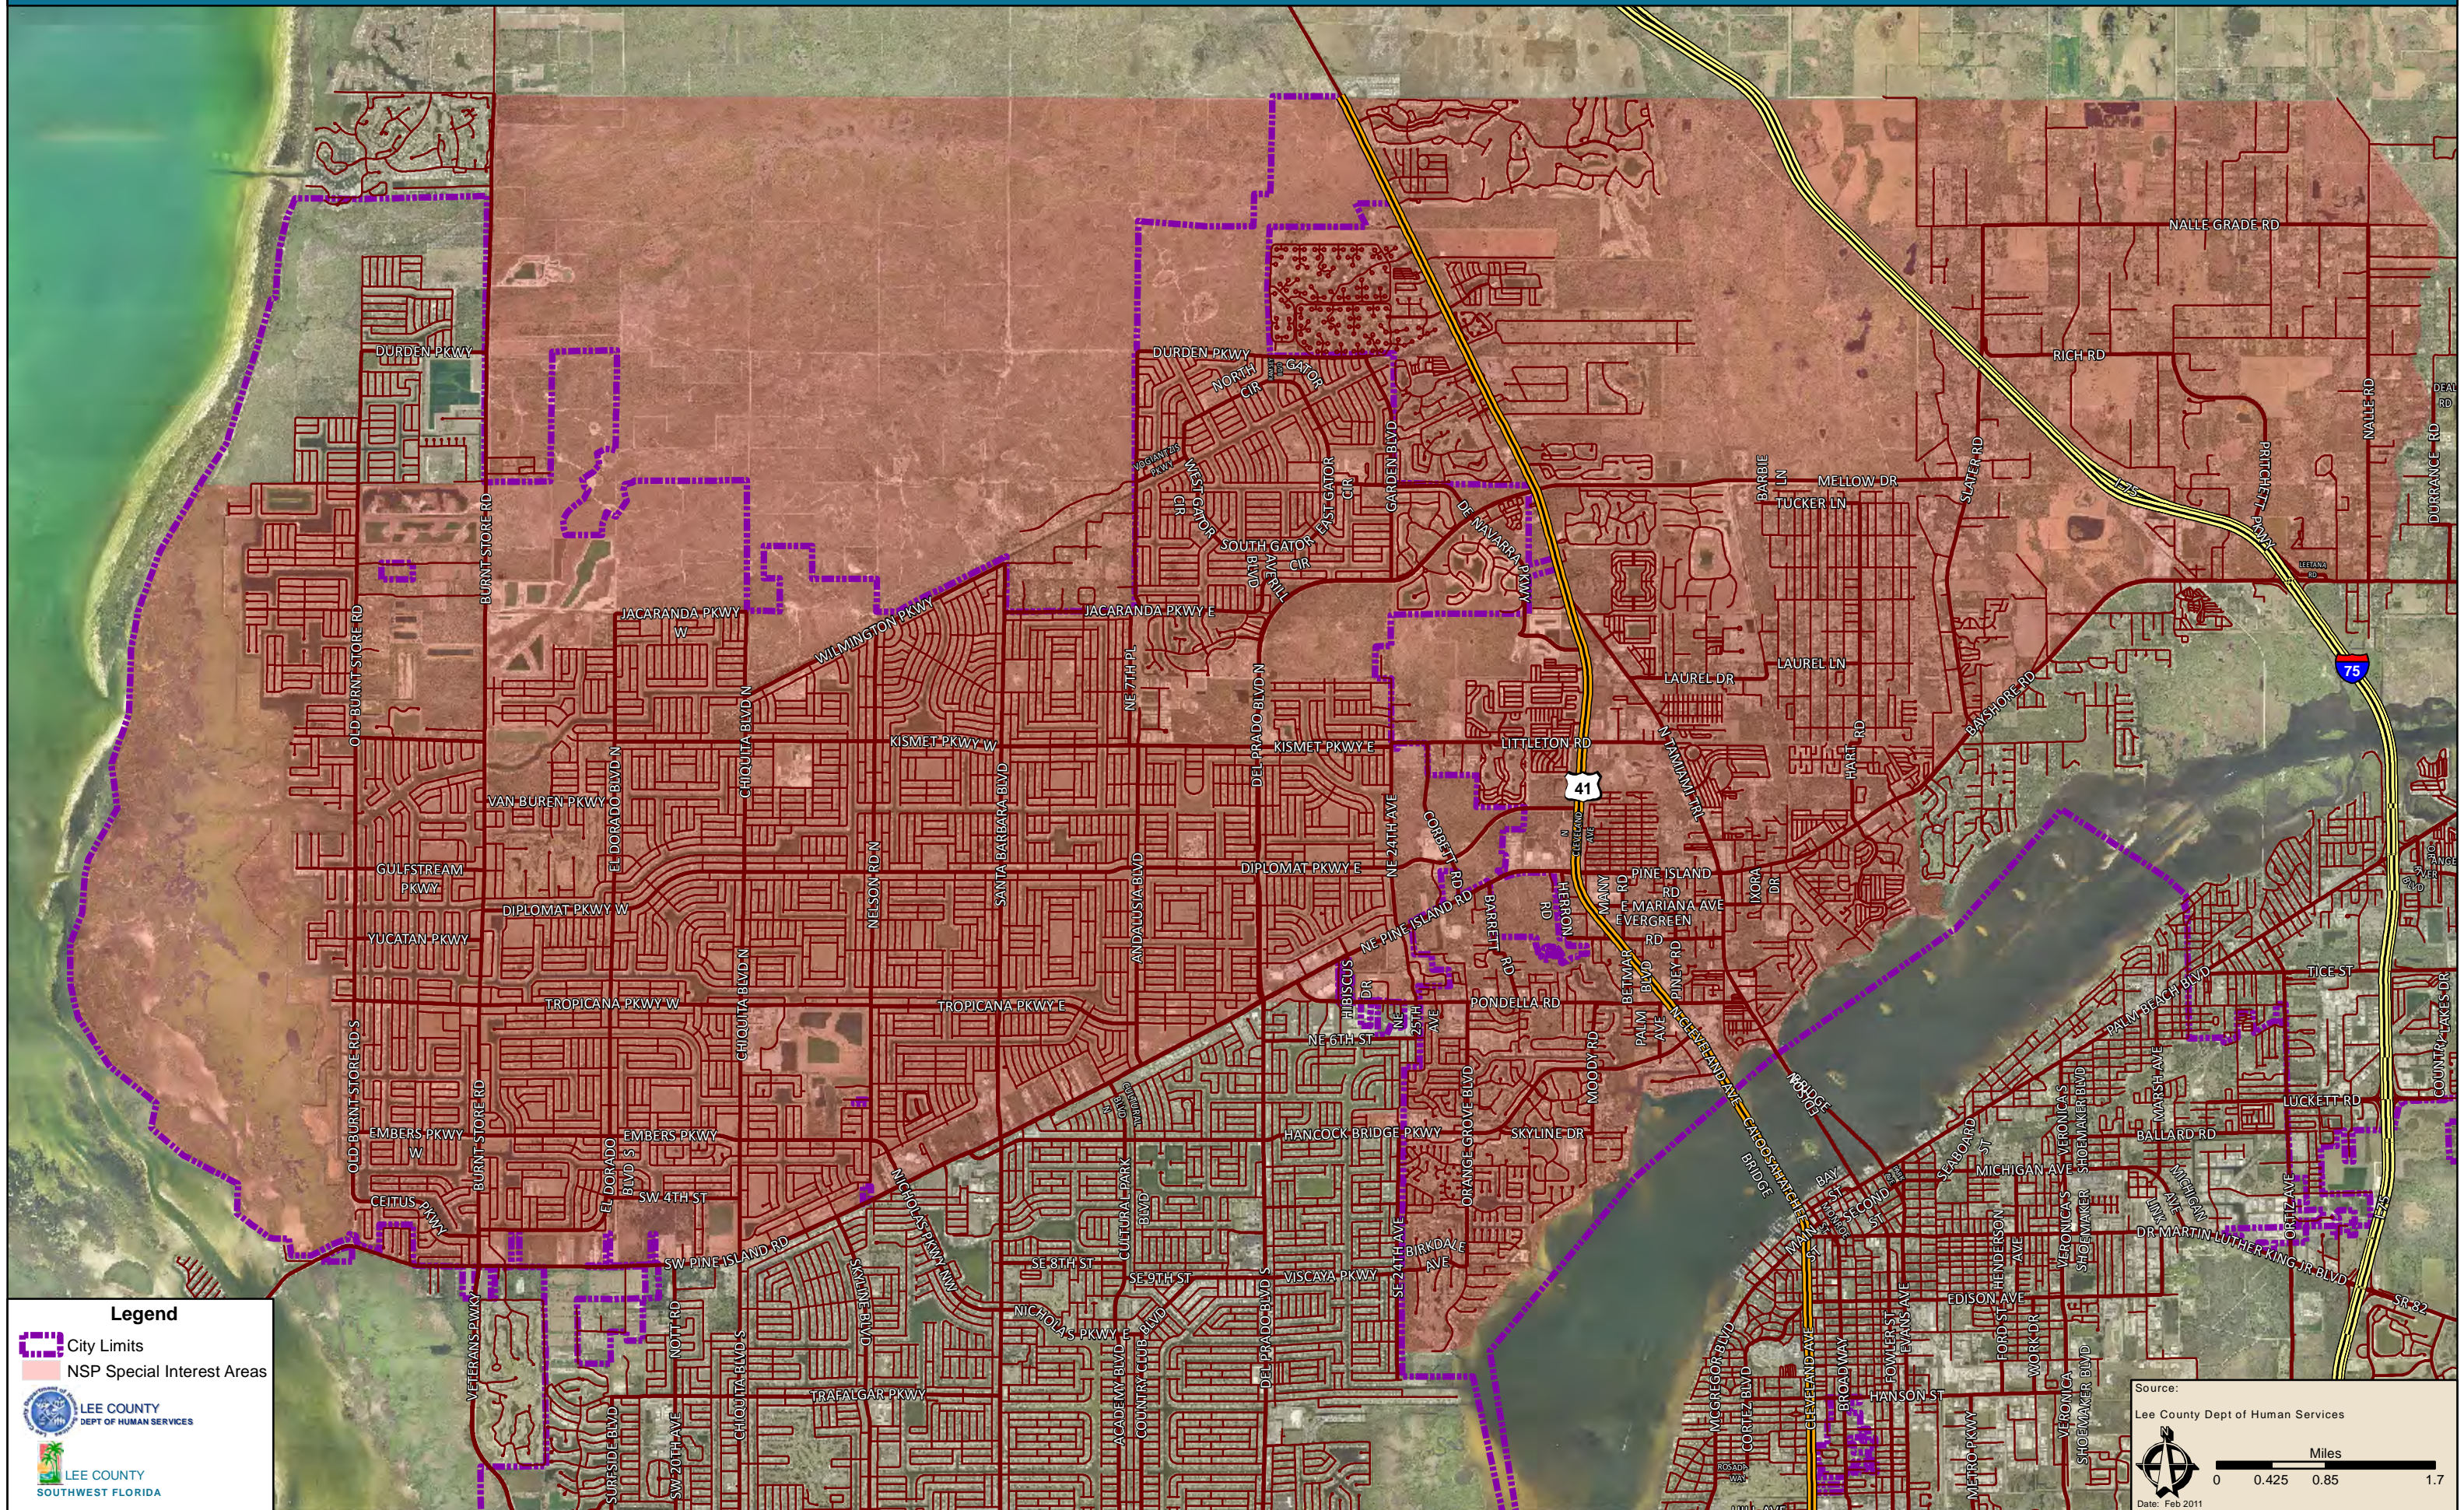

Cape Coral NSP1 Area

Legend

- City Limits
- NSP Special Interest Areas

LEE COUNTY
DEPT OF HUMAN SERVICES

LEE COUNTY
SOUTHWEST FLORIDA

Source:
Lee County Dept of Human Services

Miles
0 0.425 0.85 1.7

Date: Feb 2011