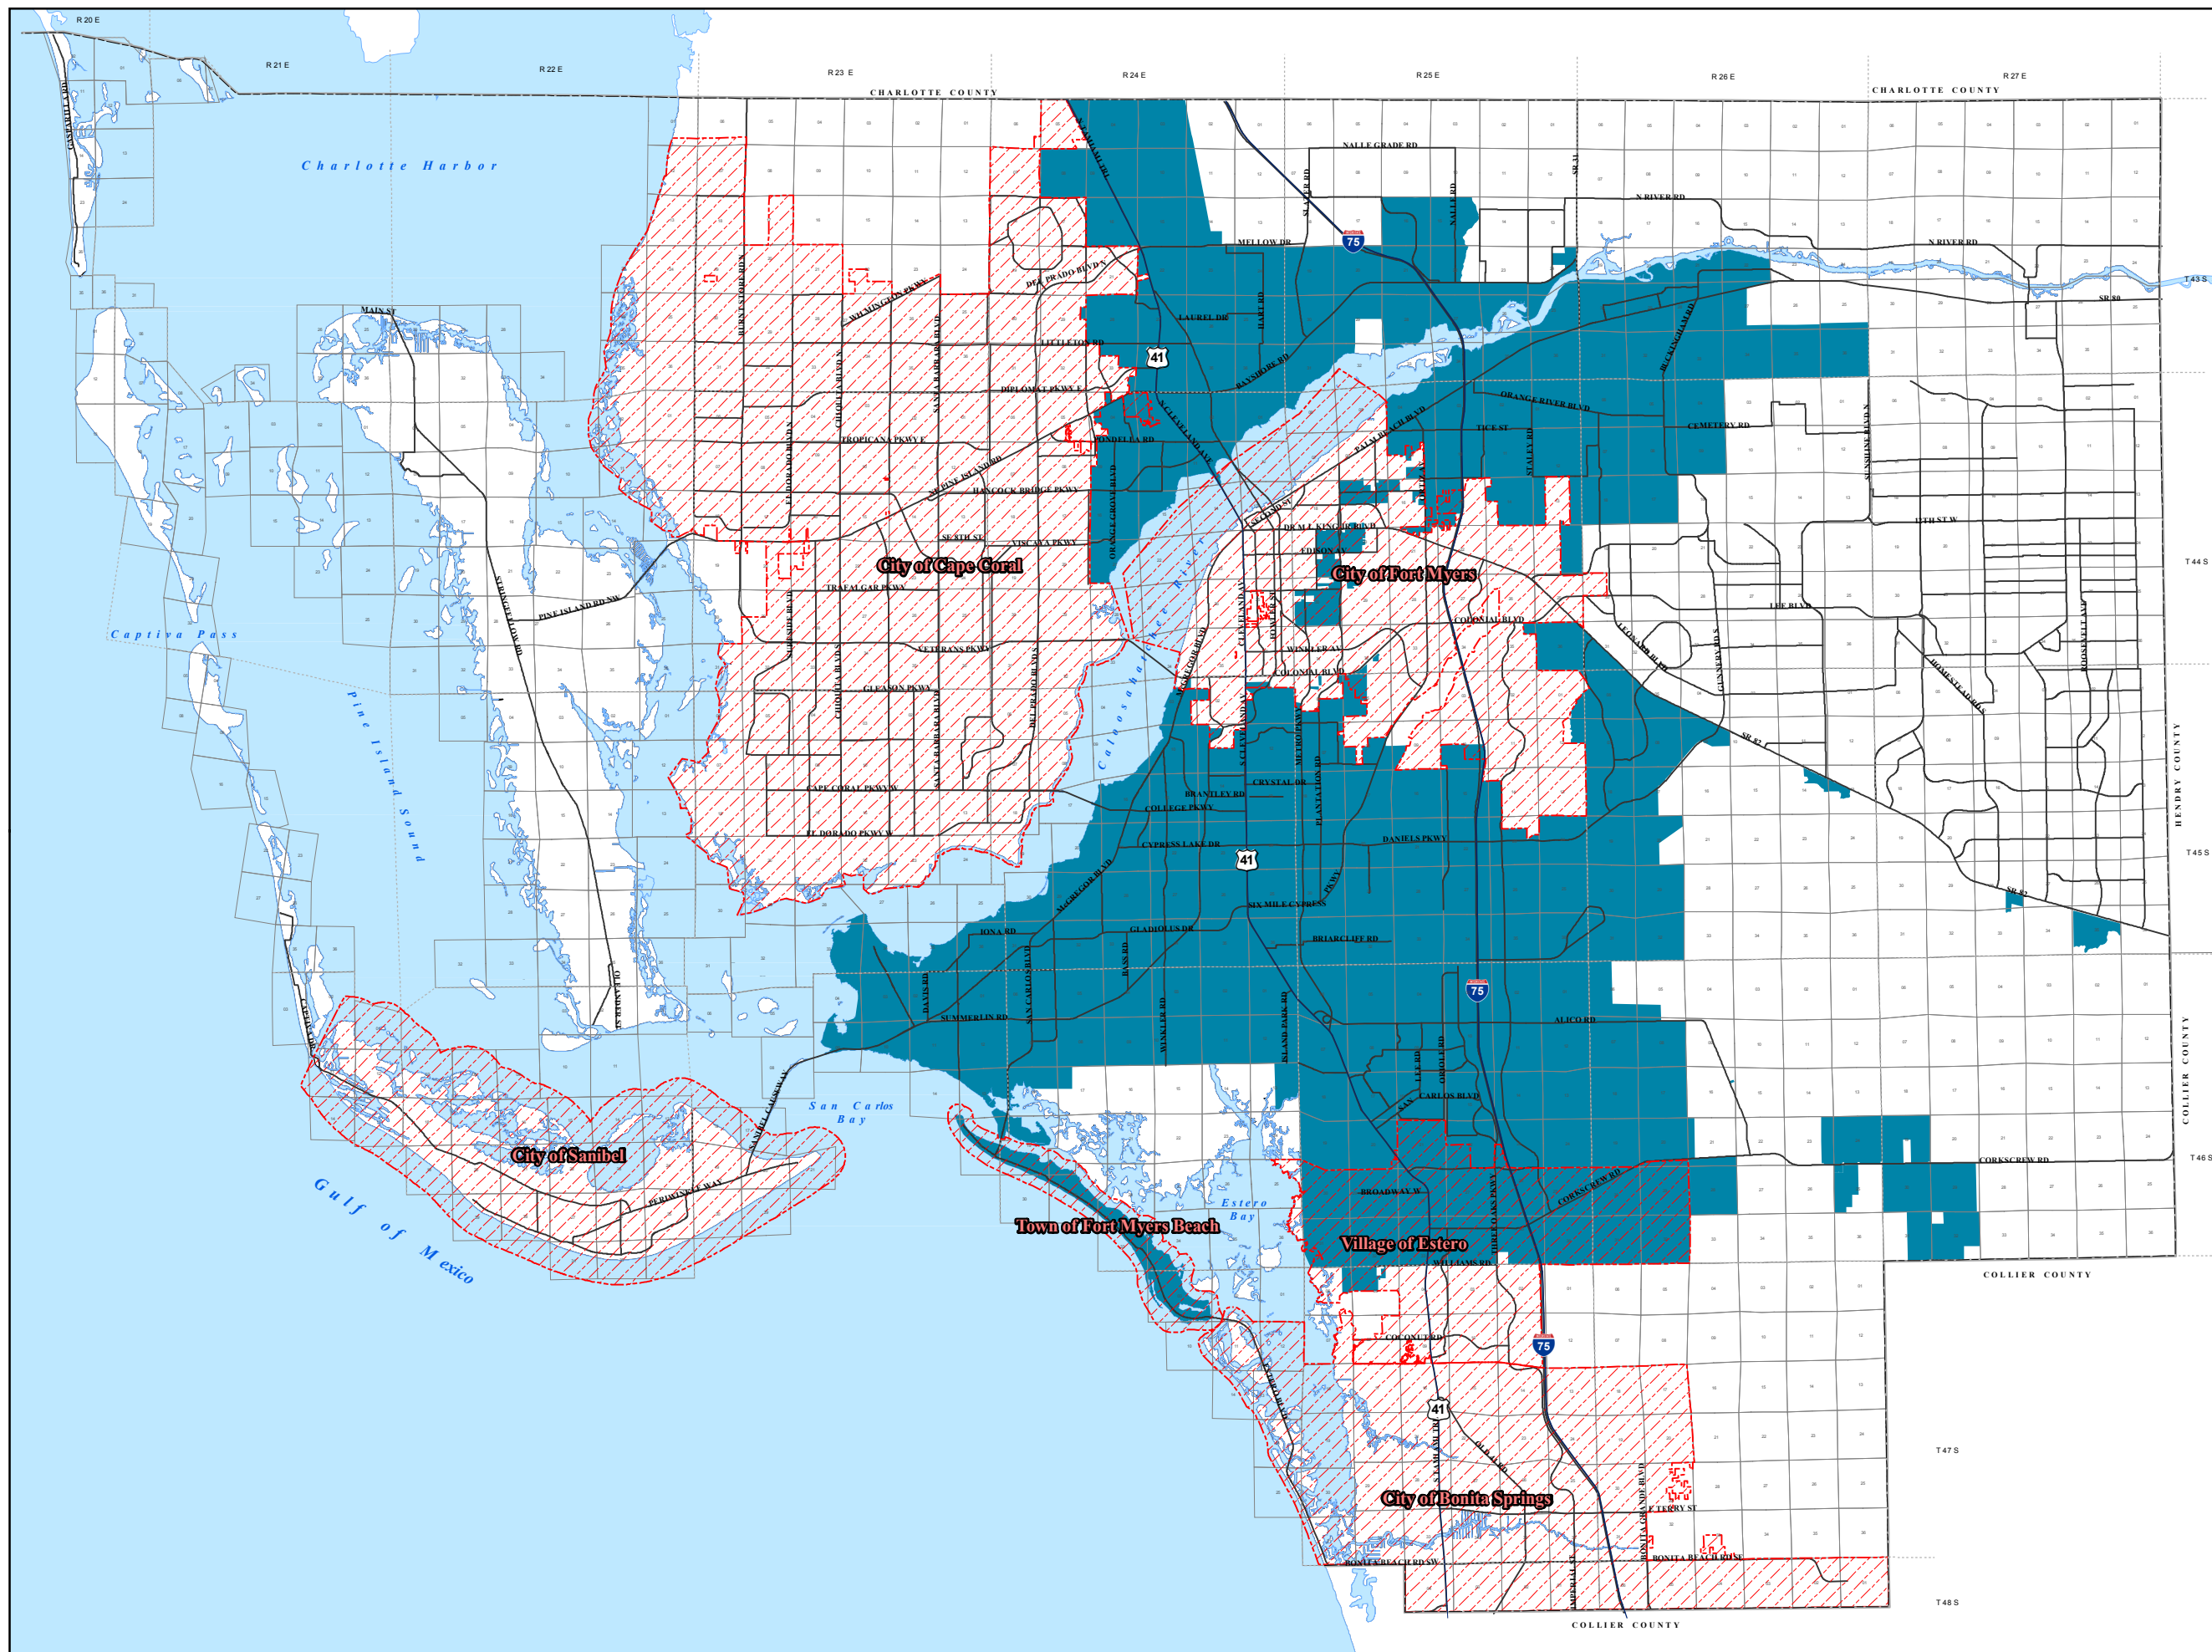

# LEE COUNTY UTILITIES FUTURE WATER SERVICE AREAS

## Legend

-  Future Water Service Areas Map
-  City Limits

Map Generated: June 2020  
 City limits current to date of map generation  
 Ordinance No. 89-02, 00-22, 03-19, 10-06, 10-40, 10-43,  
 12-24, 13-16, 14-21, 15-13, 15-14, 17-06, 17-23, 19-10, 19-25