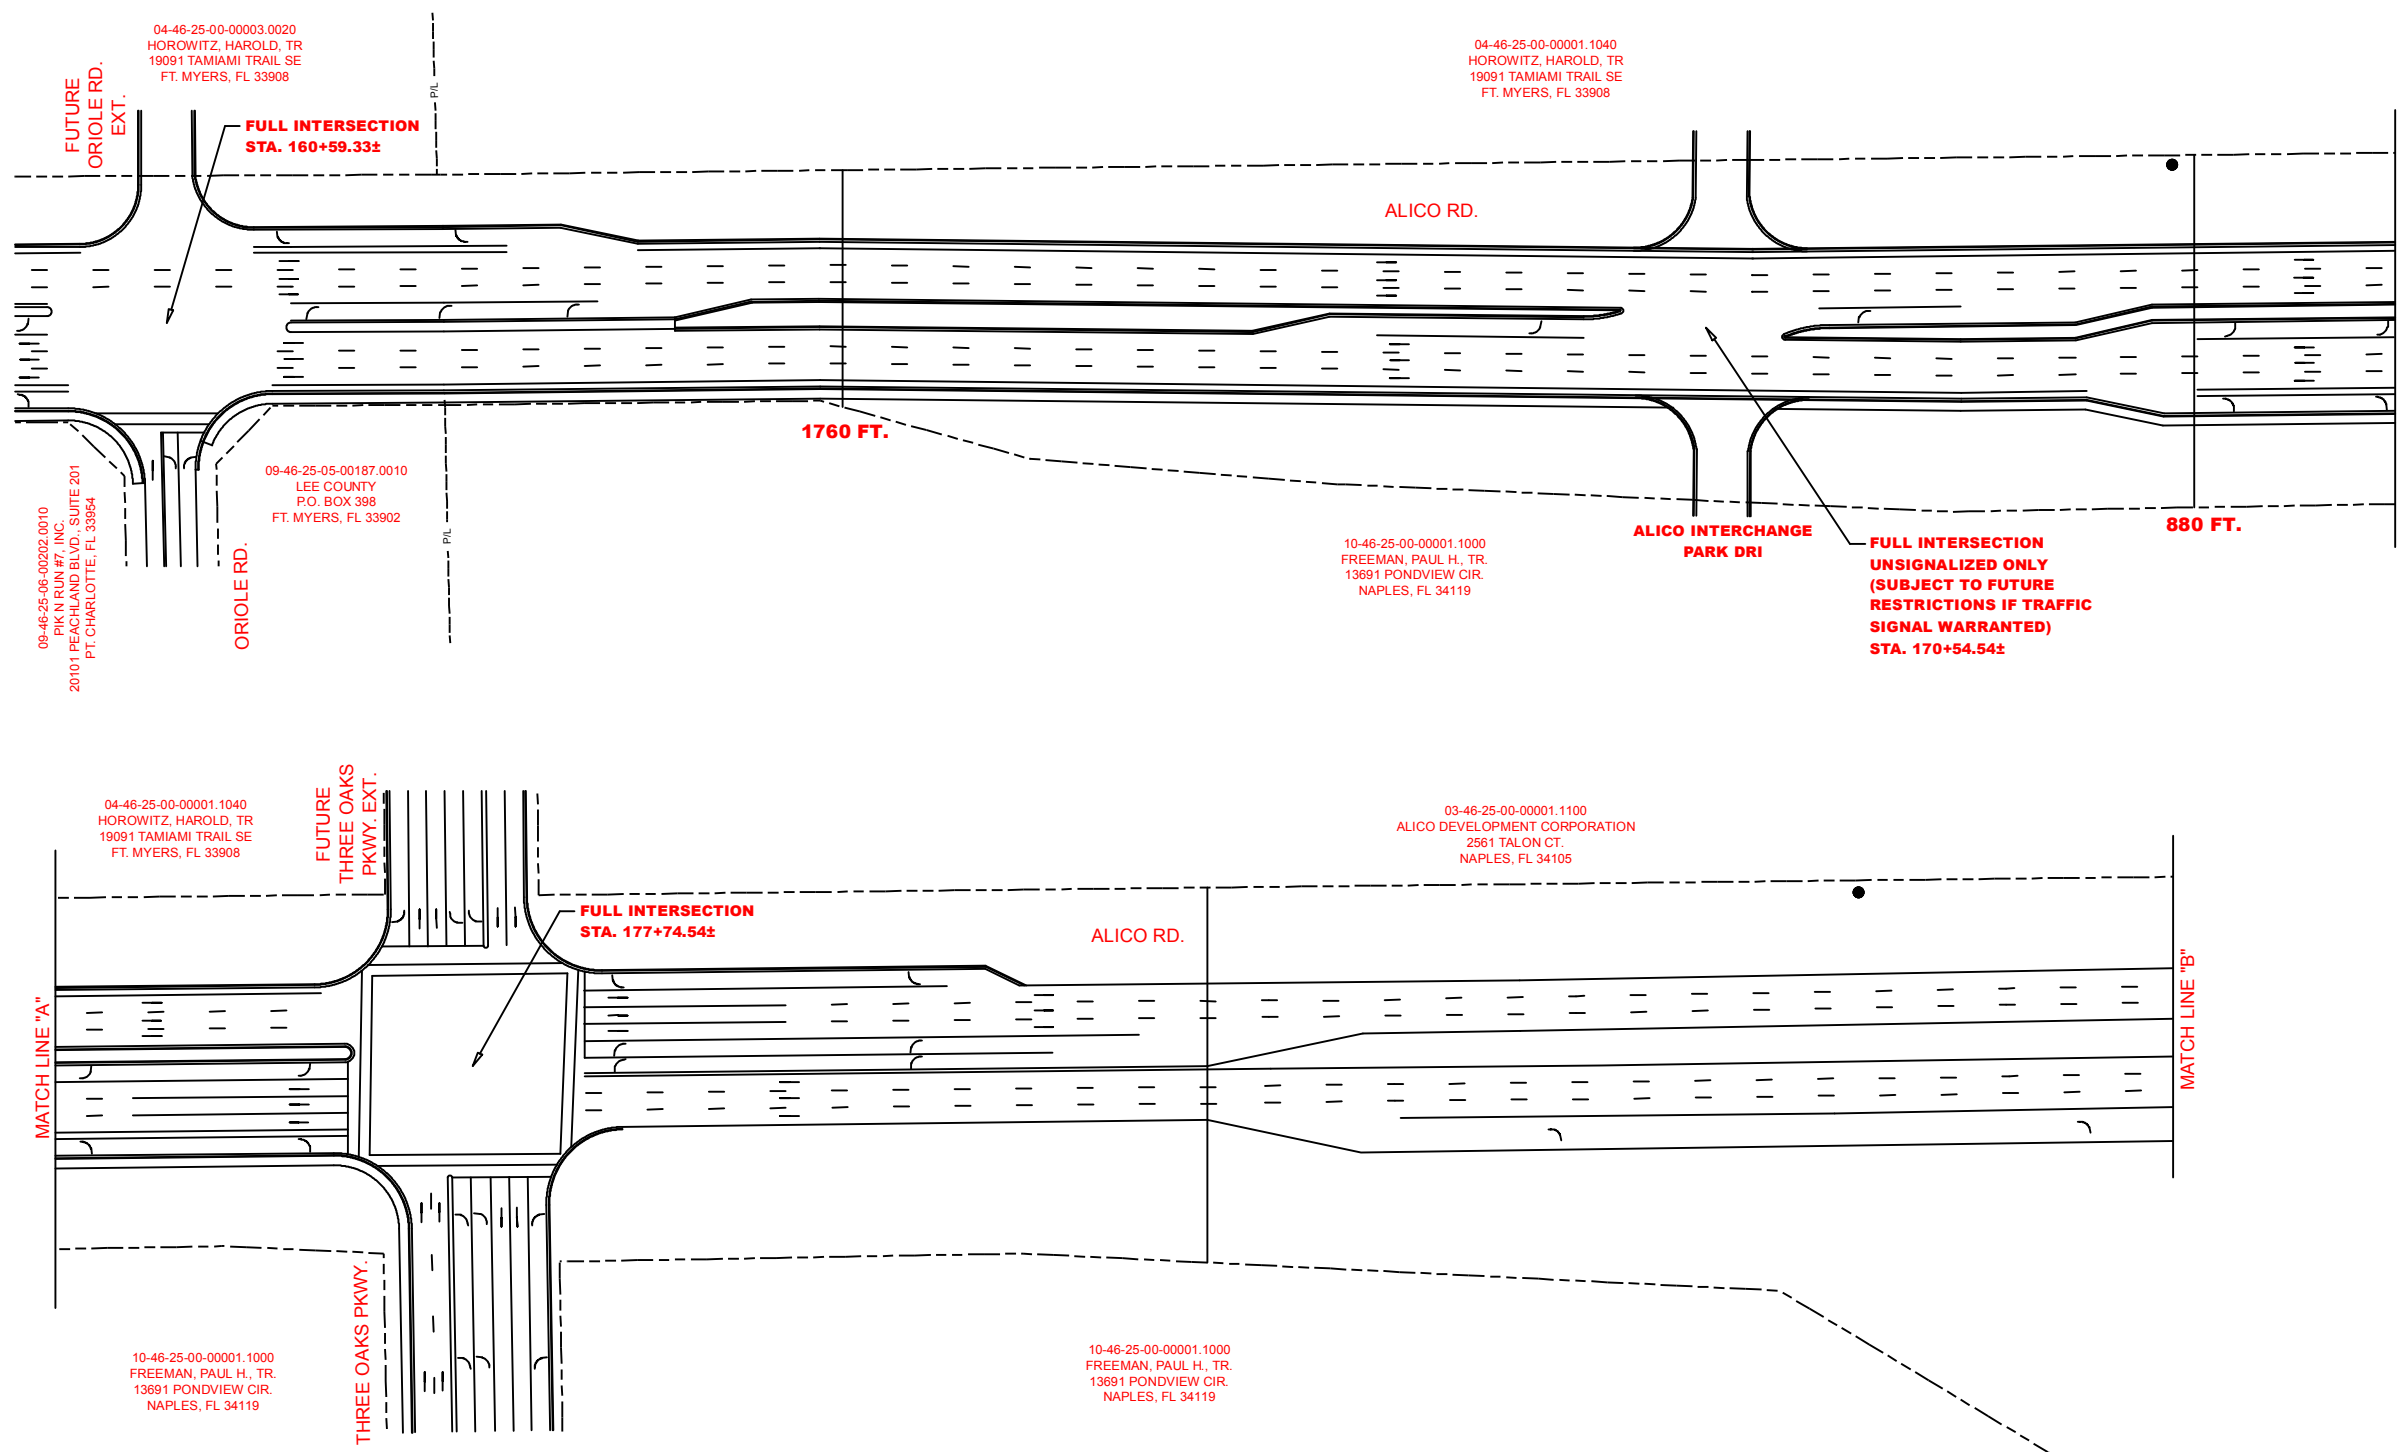

# ALICO ROAD ACCESS PLAN

## ORIOLE ROAD TO BEN HILL GRIFFIN PARKWAY

Map Generated: May 2019

Ordinance No. 03-05

**Lee Plan Map 3F**  
**Page 1 of 3**