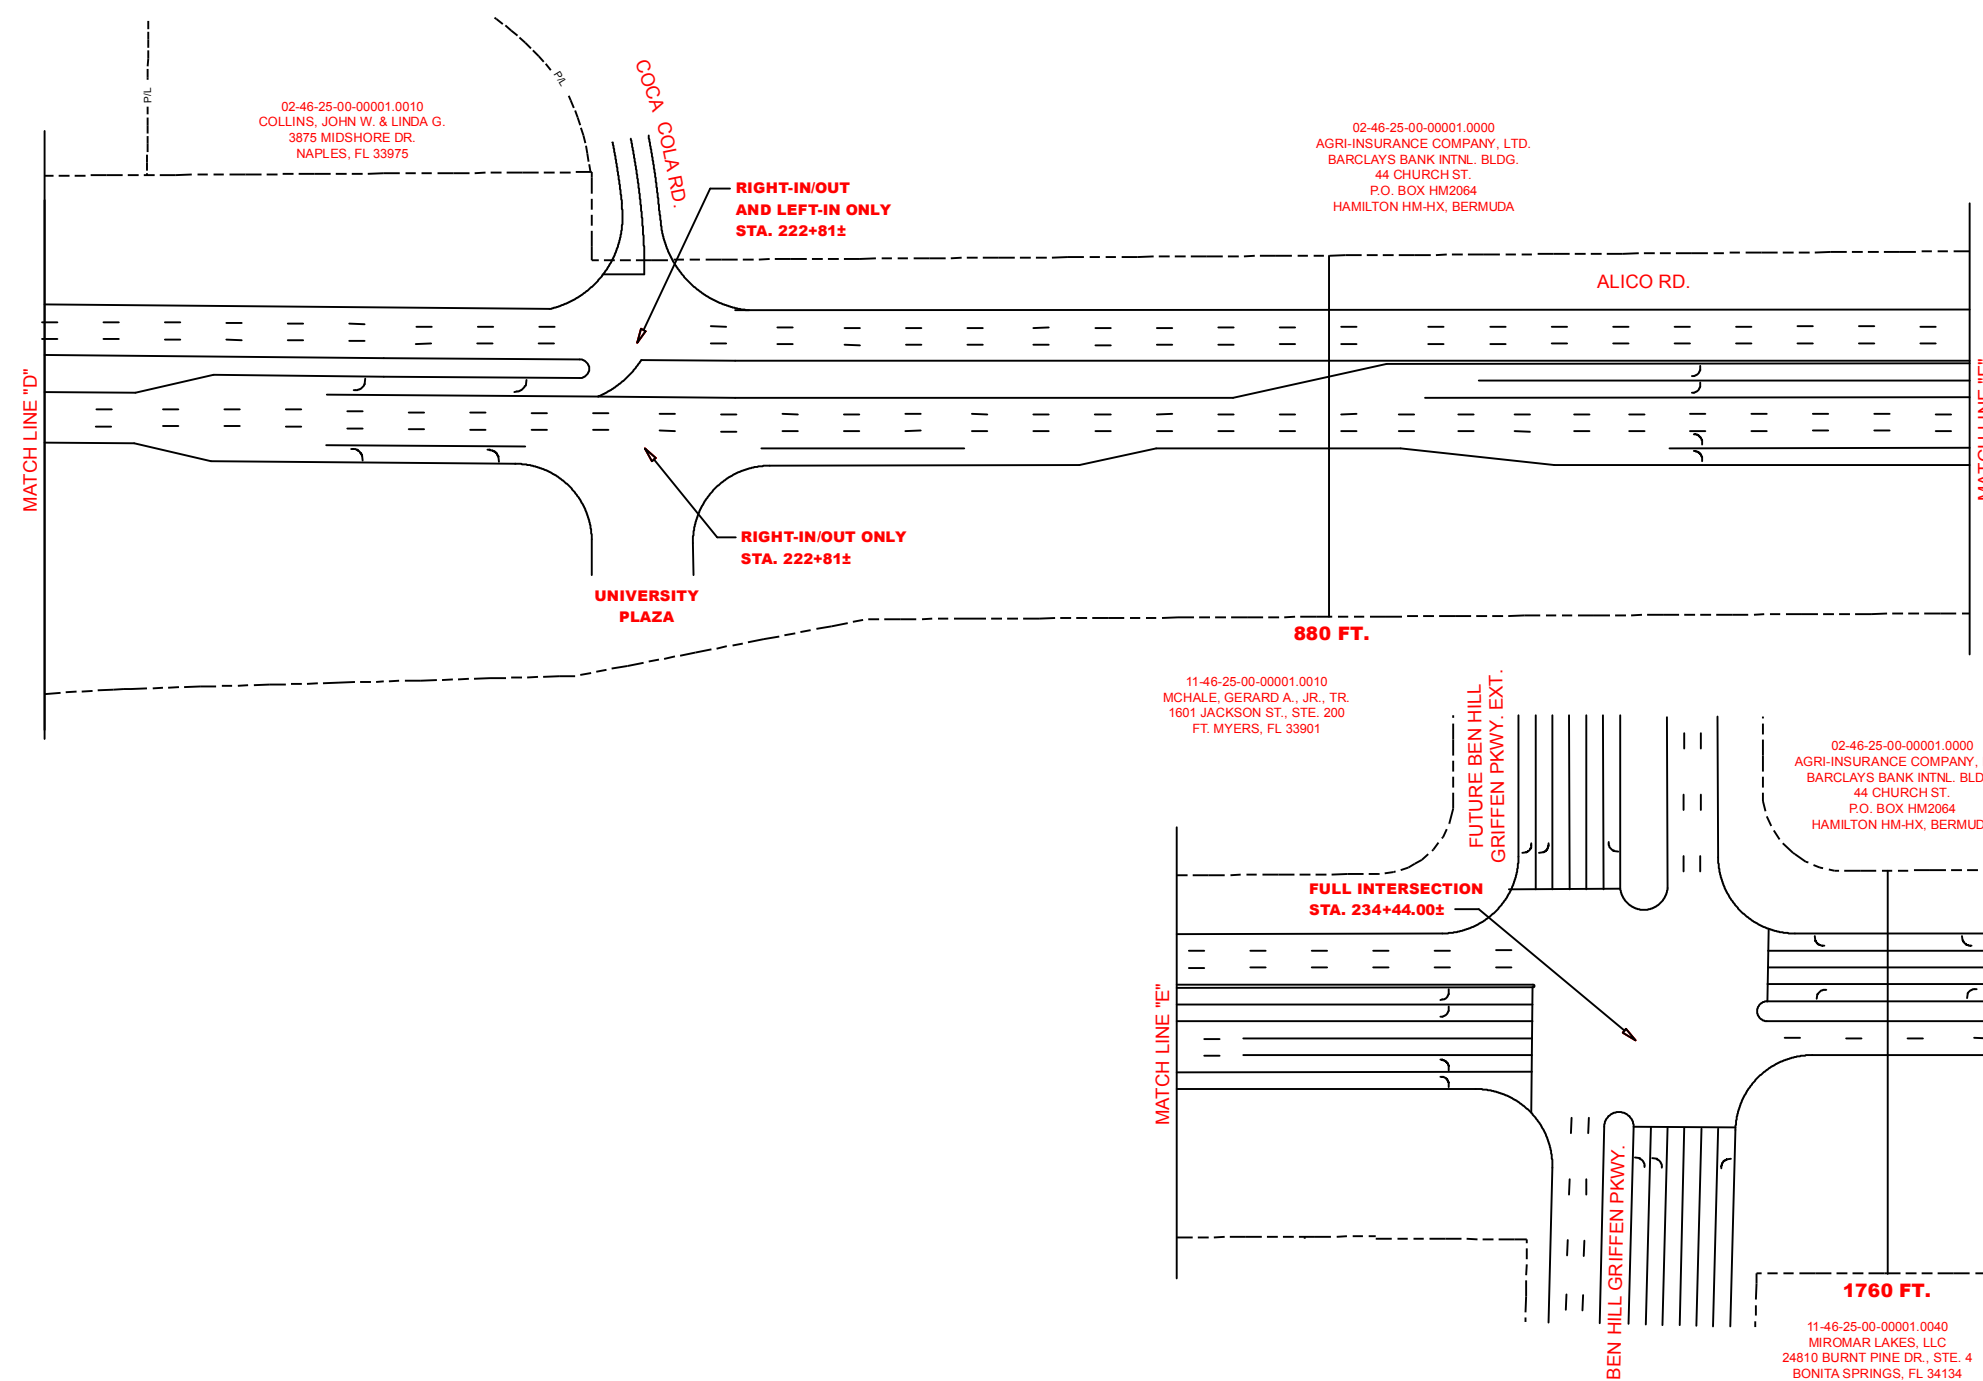

ALICO ROAD ACCESS PLAN

ORIOLE ROAD TO BEN HILL GRIFFIN PARKWAY

Map Generated: May 2019

Ordinance No. 03-05