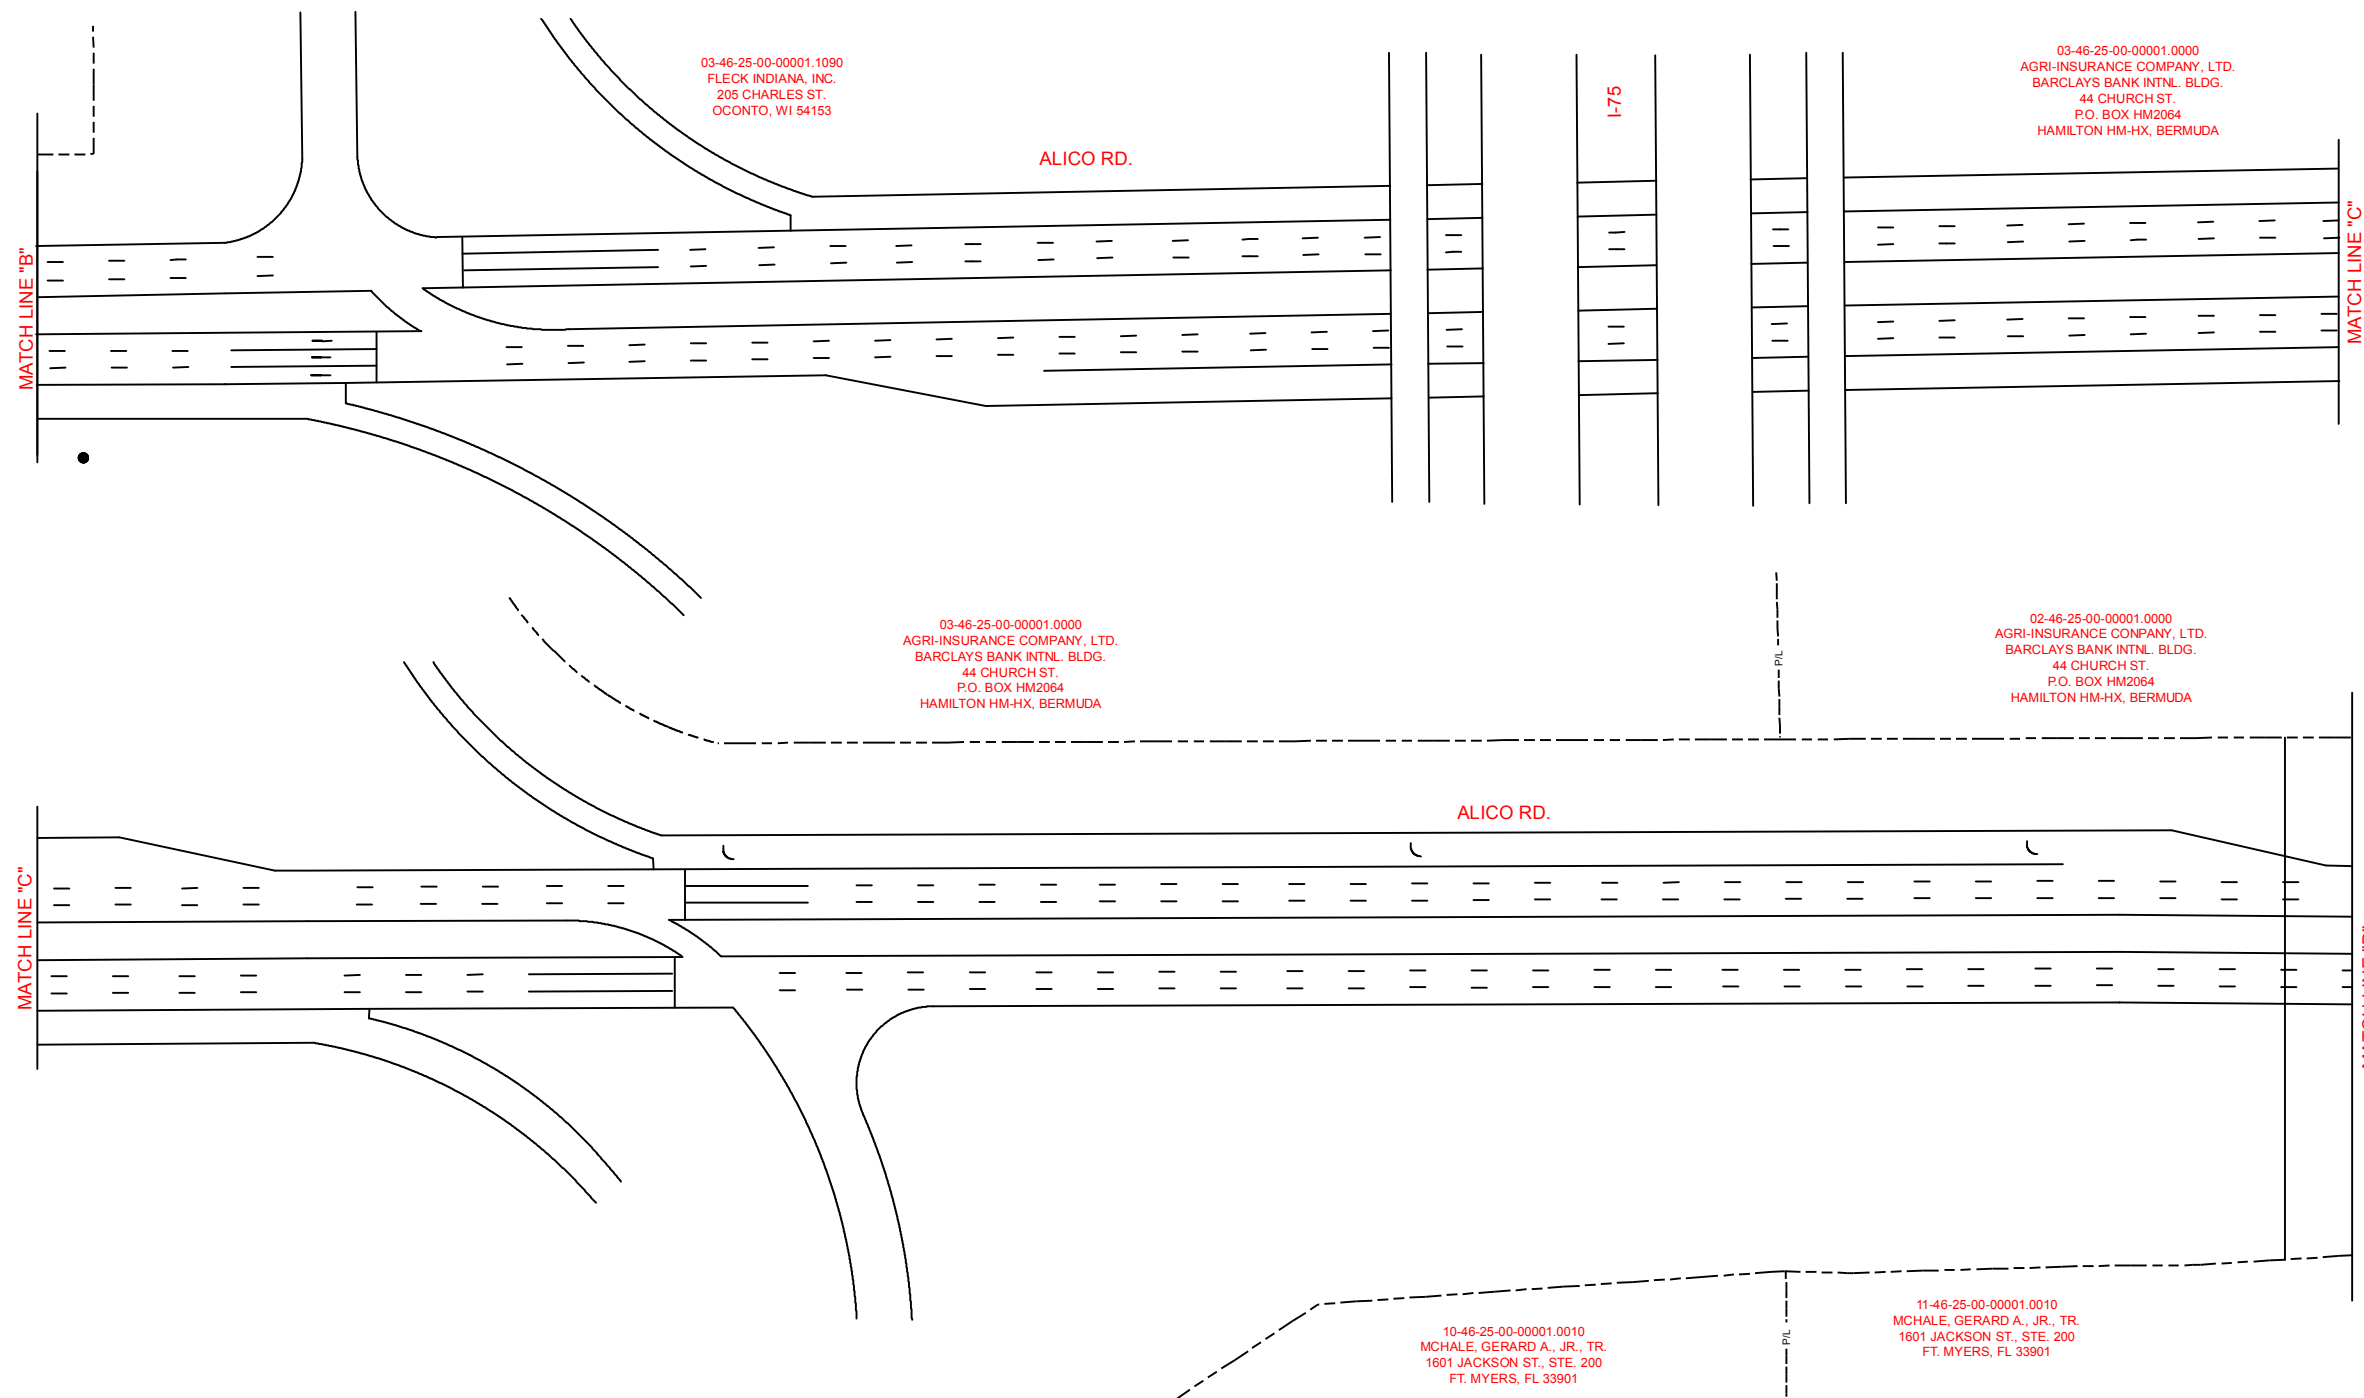

## ORIOLE ROAD TO BEN HILL GRIFFIN PARKWAY

Map Generated: May 2019

Ordinance No. 03-05

**Lee Plan Map 3F**  
**Page 1 of 3**

# ALICO ROAD ACCESS PLAN

## ORIOLE ROAD TO BEN HILL GRIFFIN PARKWAY

Map Generated: May 2019

Ordinance No. 03-05

**Lee Plan Map 3F**  
**Page 2 of 3**