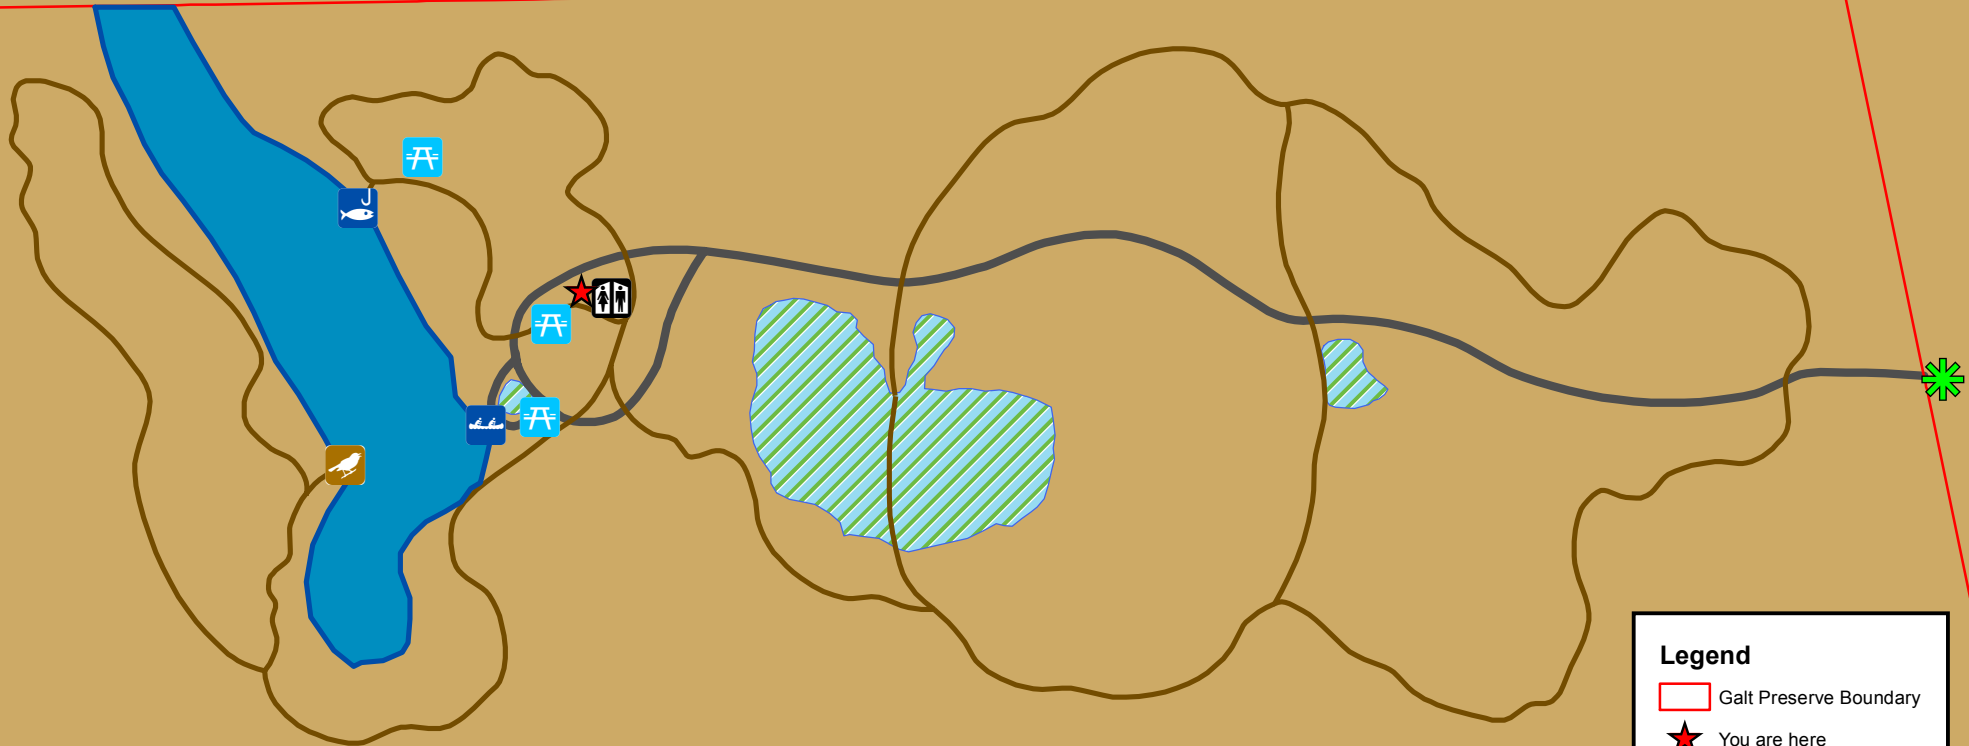

# Galt Preserve Trail Map

**Legend**

- Galt Preserve Boundary
- You are here
- Trails
- Kayak Launch
- Restroom
- Fishing Platform
- Observation Platform
- Pavilion
- Lake

Total trail length 2.5 miles