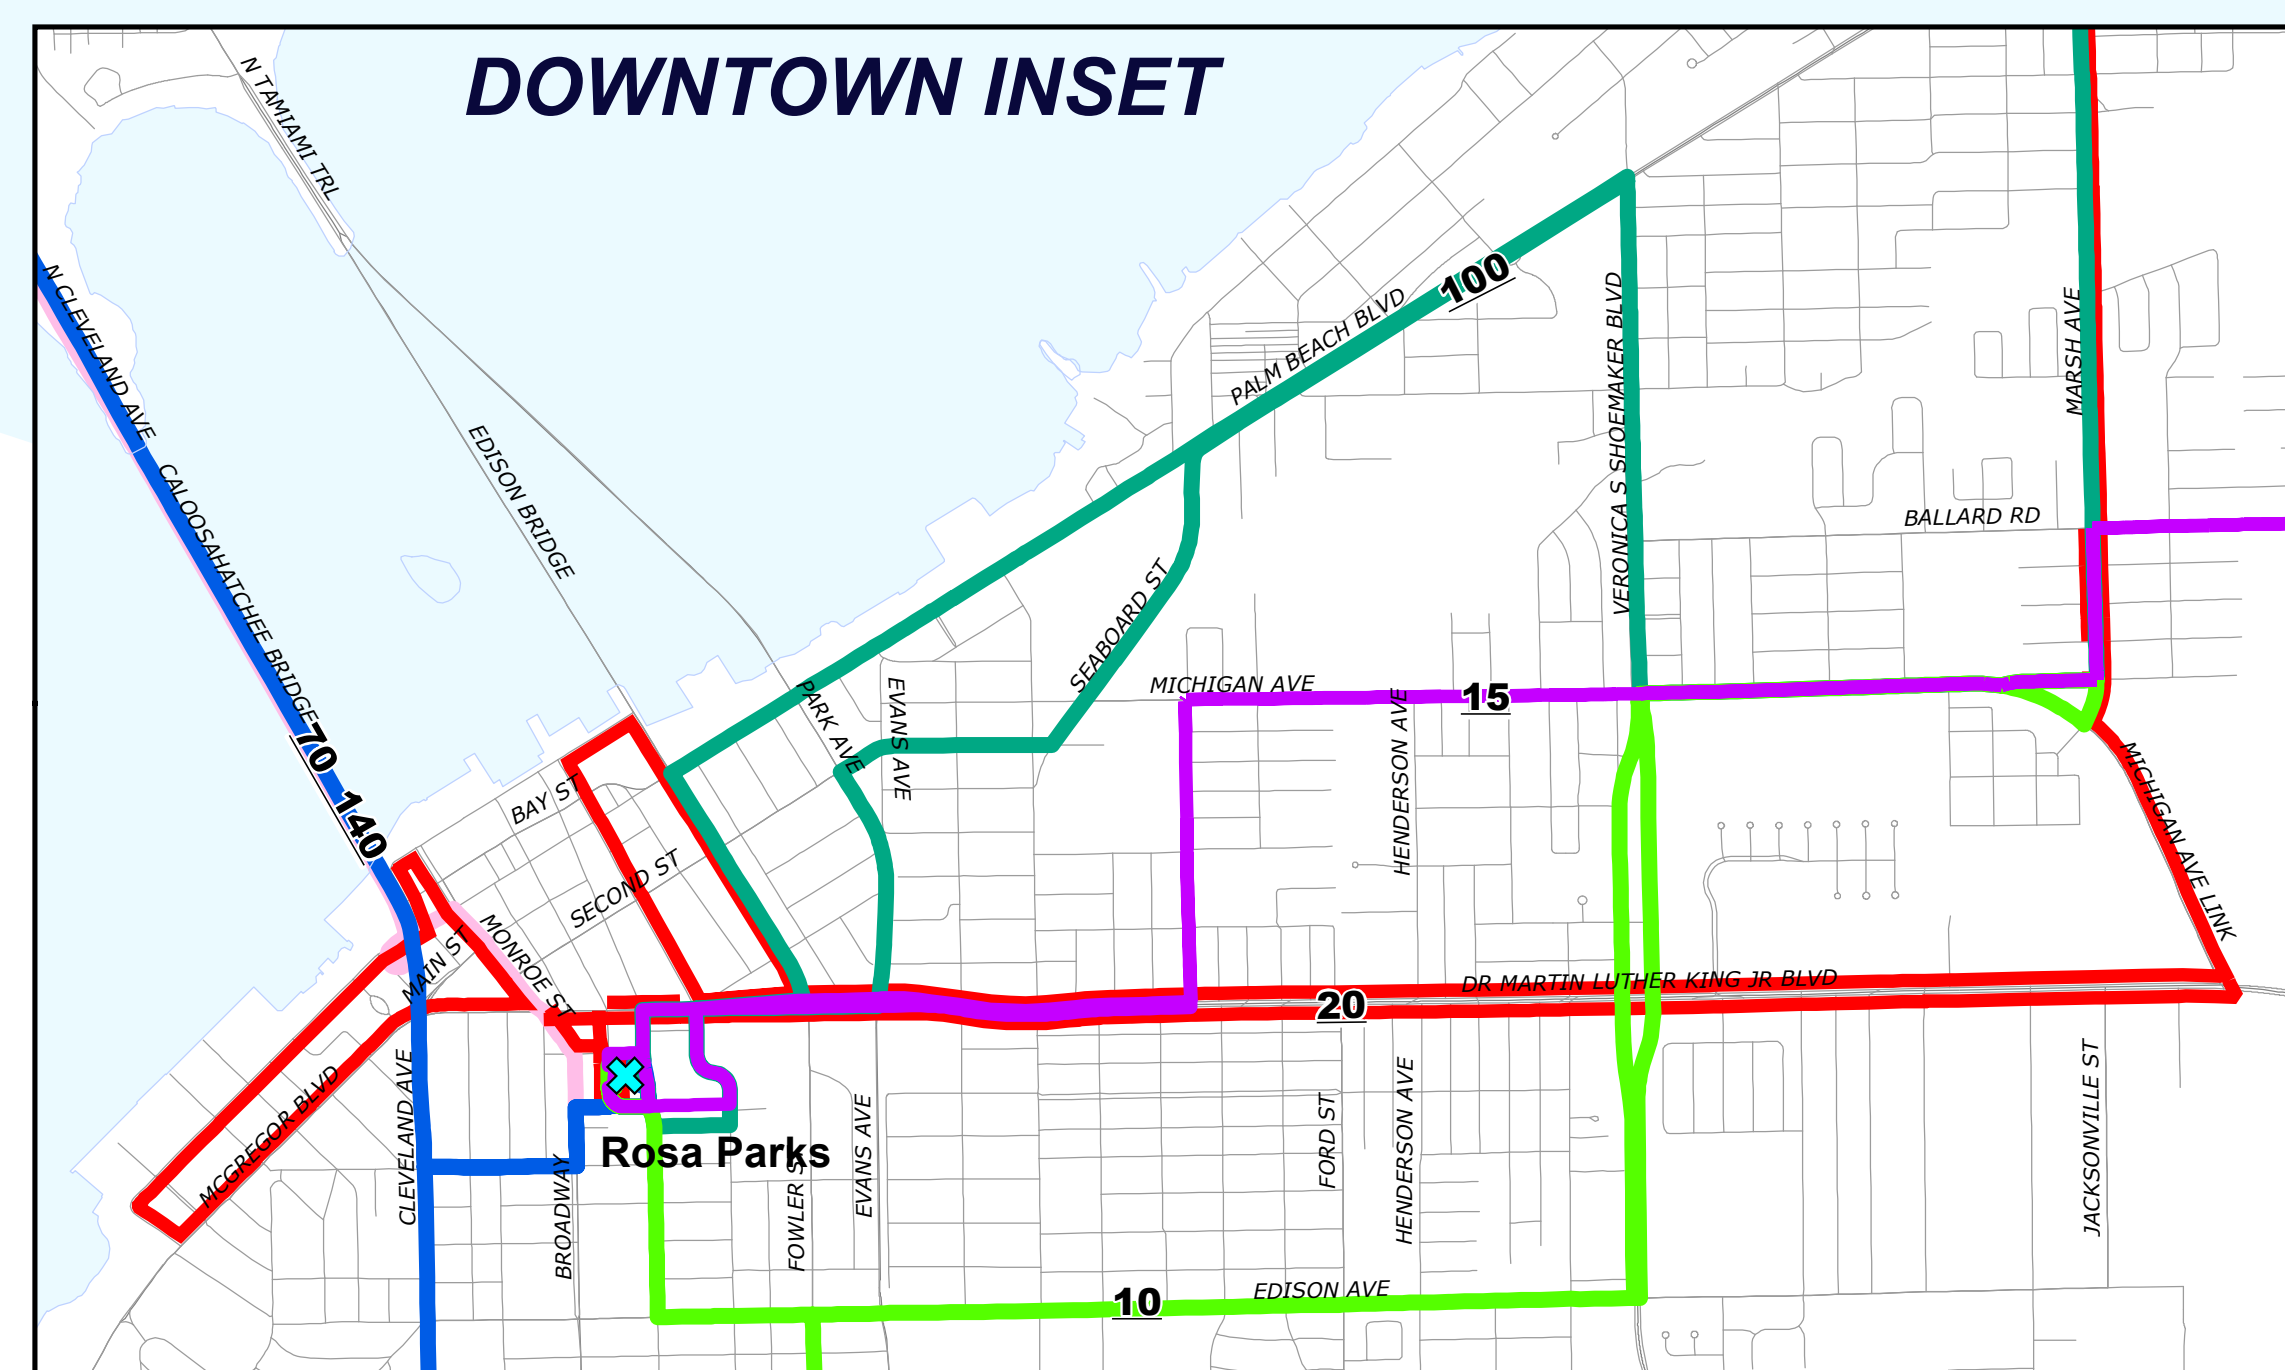

1. ### SHELTER TRANSFER POINT
1. **1 Rosa Parks - Widman Way & Jackson St**
  2. **2 Edison Mall - US 41 & Winkler Ave**
  3. **3 Cape Coral Transfer Center - Cape Coral Pkwy & Coronado Pkwy**
  4. **4 Summerlin Square - Summerlin Rd & Pine Ridge Rd**
  5. **5 Coconut Point Mall - US 41 & Fashion Dr**
  6. **6 San Carlos - Constitution Blvd & US 41**
  7. **7 Merchant's Crossing - US 41 & Pine Island Rd**
  8. **8 Publix - 1324 Homestead Rd**
  9. **9 Publix - Pine Island Rd & Santa Barbara Blvd**
  10. **10 Sanibel Outlets - Summerlin Rd & McGregor Blvd**

Prepared by
Lee County GIS Department
Effective 6/22/2020