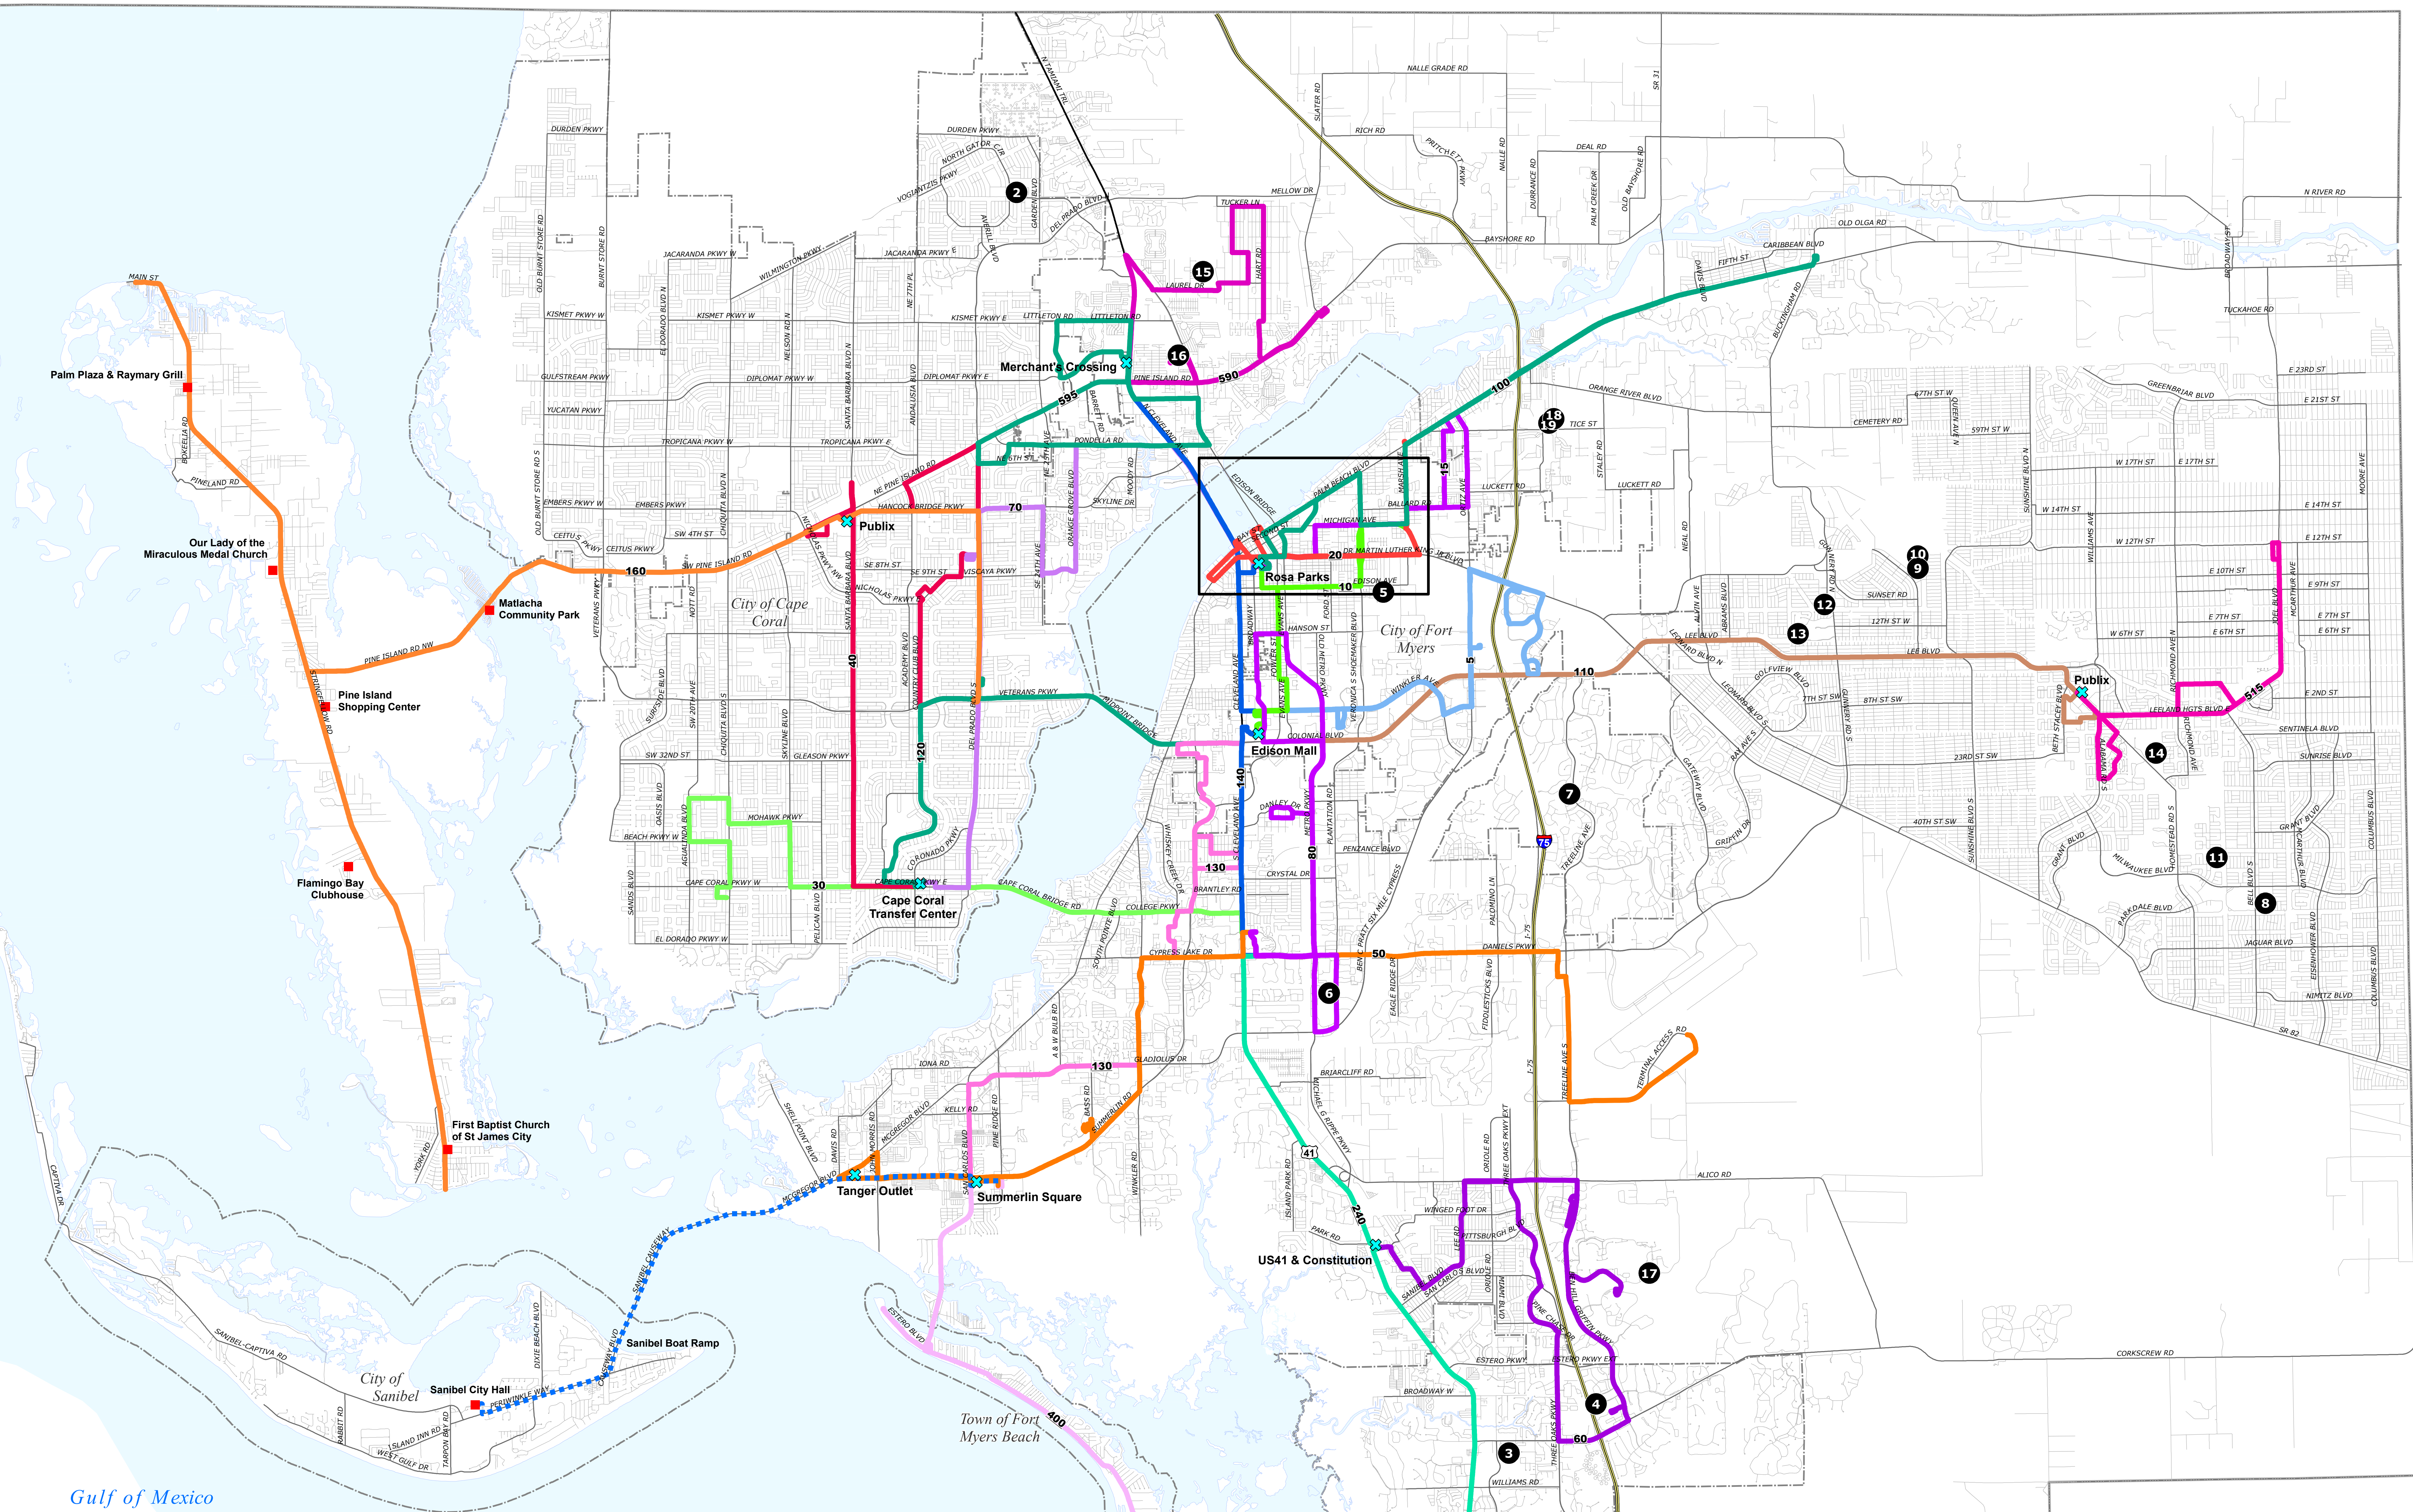

1. ### SHELTER TRANSFER POINT
1. **1 Rosa Parks - Widman Way & Jackson St**
  2. **2 Edison Mall - US 41 & Winkler Ave**
  3. **3 Cape Coral Transfer Center - Cape Coral Pkwy & Coronado Pkwy**
  4. **4 Summerlin Square - Summerlin Rd & Pine Ridge Rd**
  5. **5 Coconut Point Mall - US 41 & Fashion Dr**
  6. **6 San Carlos - Constitution Blvd & US 41**
  7. **7 Merchant's Crossing - US 41 & Pine Island Rd**
  8. **8 Publix - 1324 Homestead Rd**
  9. **9 Publix - Pine Island Rd & Santa Barbara Blvd**
  10. **10 Sanibel Outlets - Summerlin Rd & McGregor Blvd**

Prepared by
Lee County GIS Department
Effective 6/22/2020