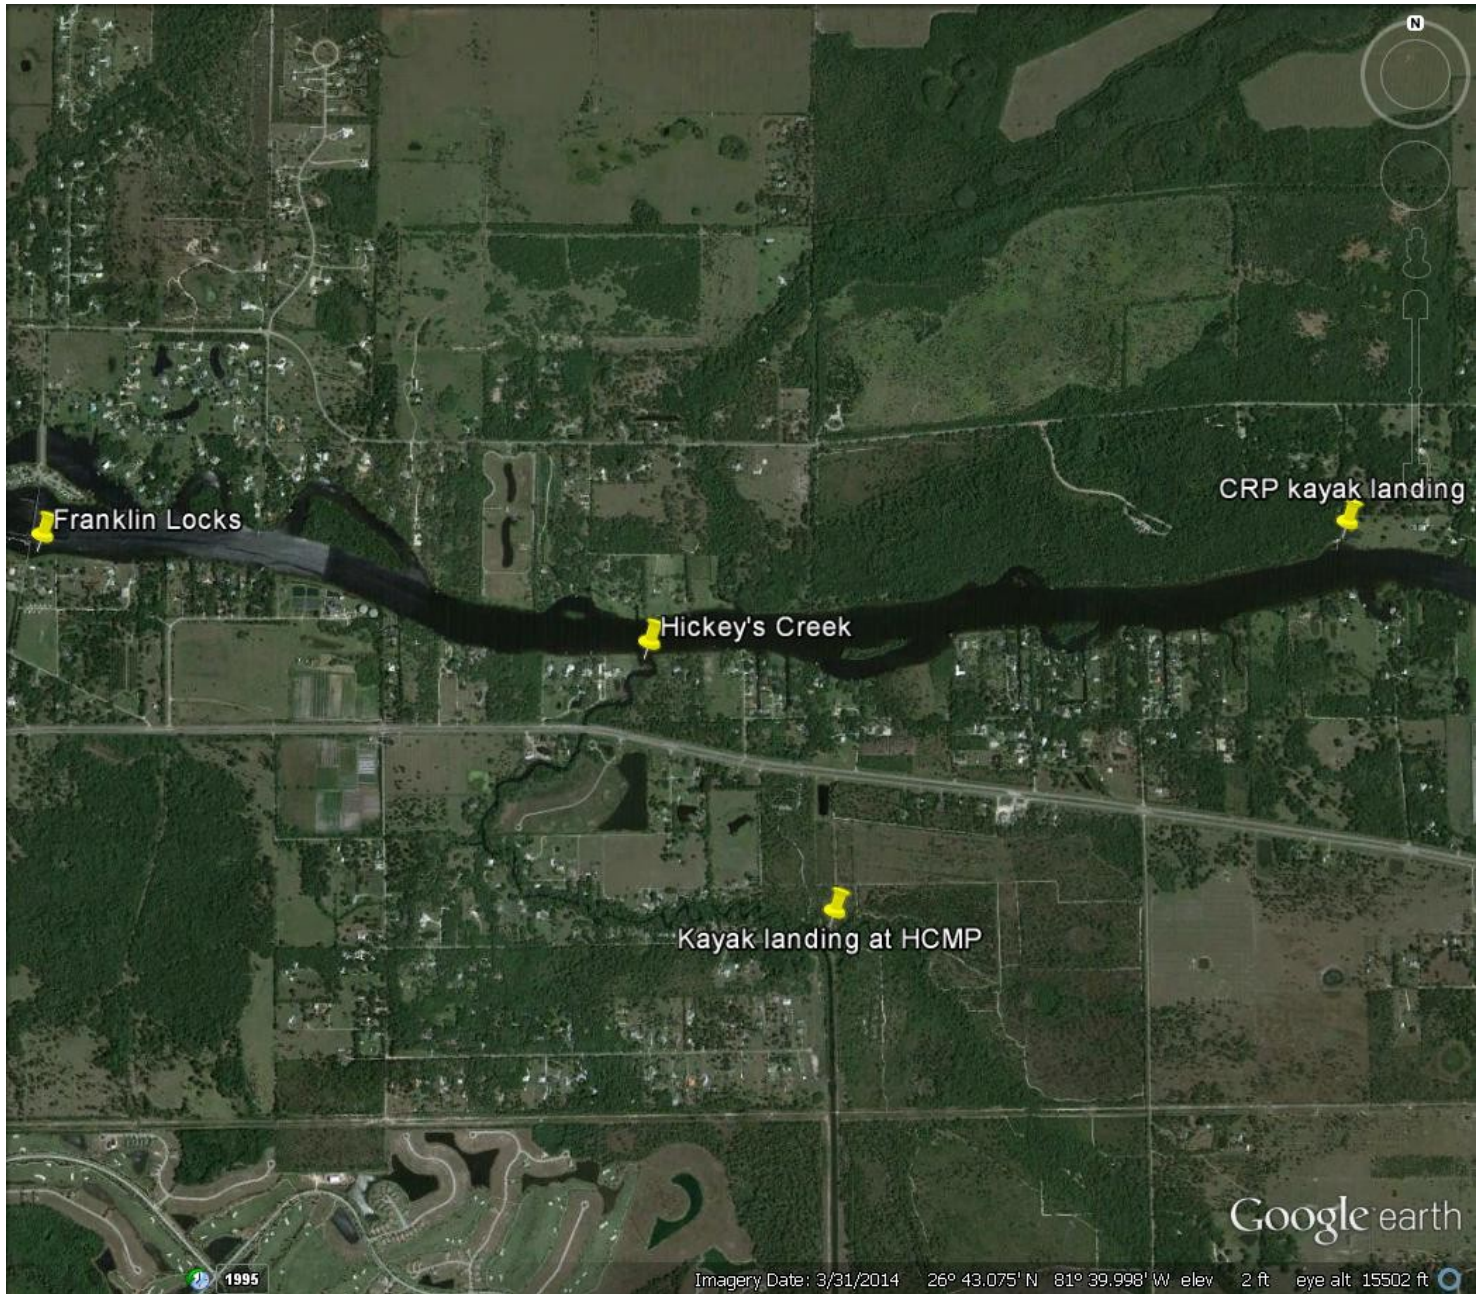

West Kayak Options

CRP Kayak Landing

N 26° 43.296

W 81° 38.654

Hickey's Creek Entrance 1.65 miles from CRP

N 26° 43.055

W 81° 40.217

Kayak Landing at Hickey's Creek Mitigation Park (HCMP) 1.75 miles from HC entrance

N 26° 42.519

W 81° 39.803

Franklin Locks 3 miles from CRP

N 26° 43.269

W 81° 41.577