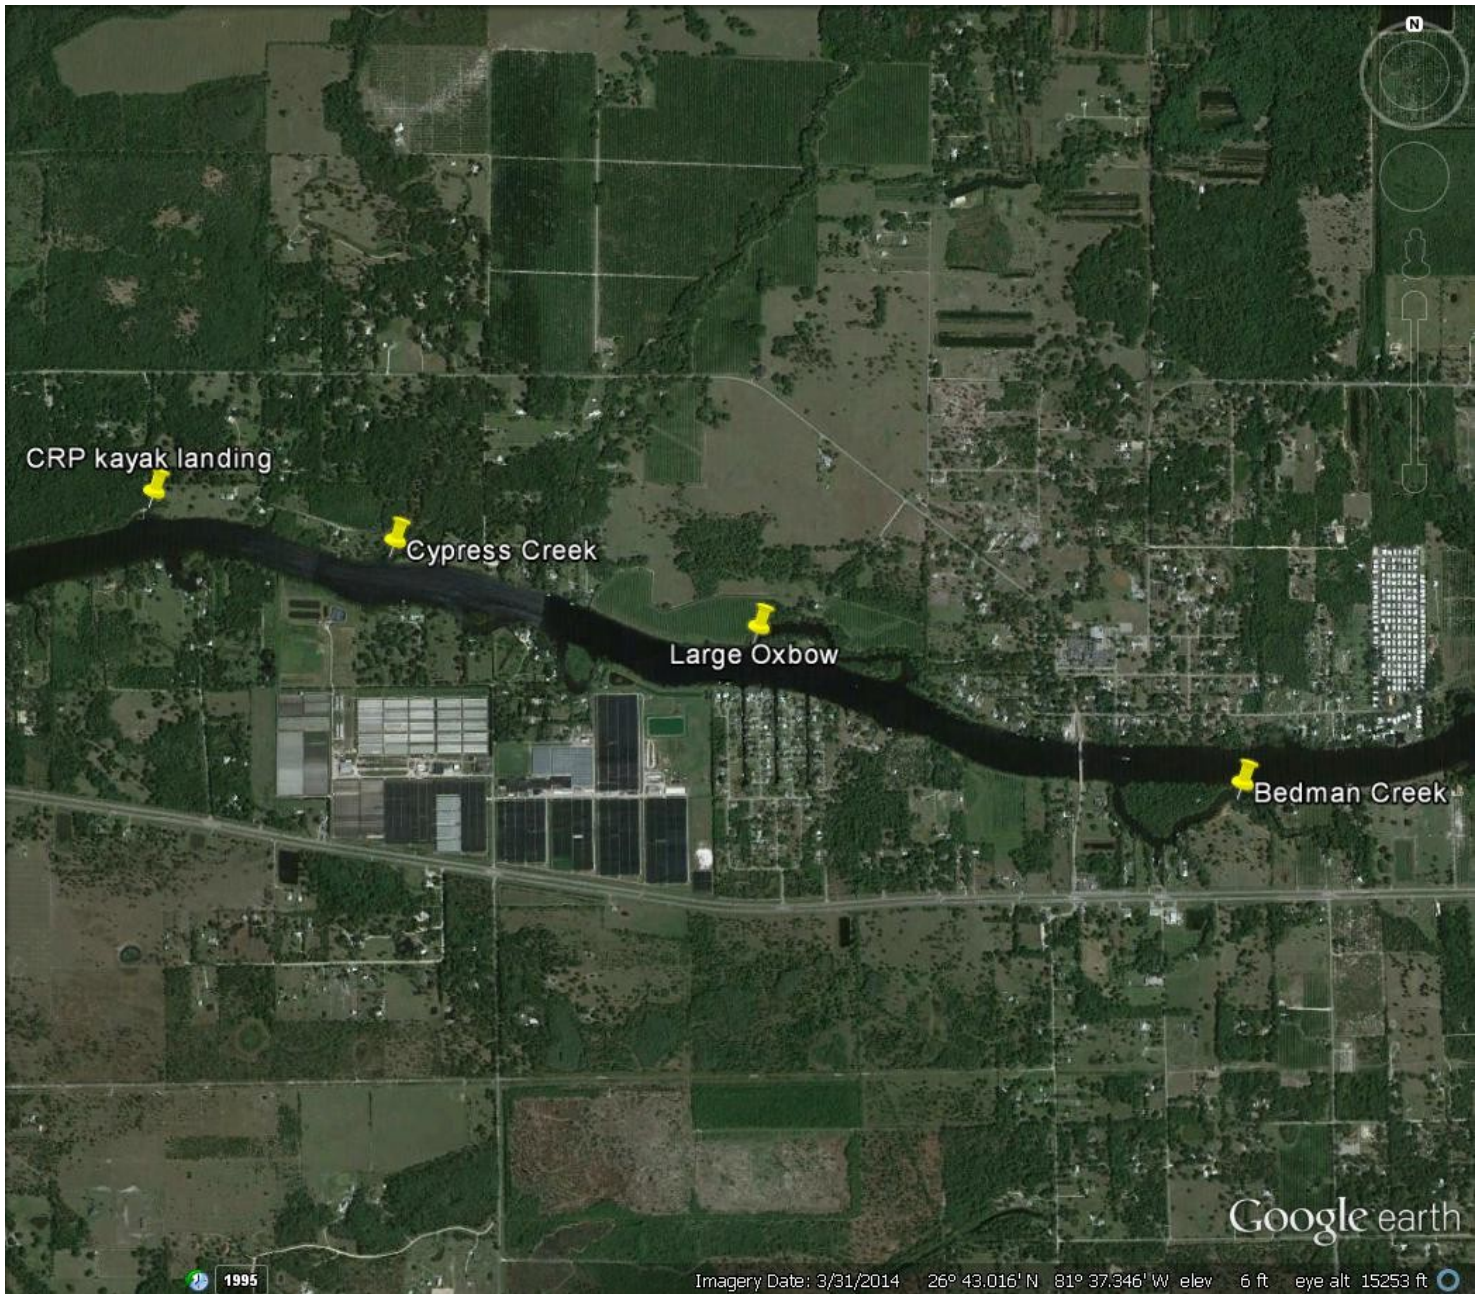

# East Kayak Options

## CRP Kayak Landing

N 26° 43.296

W 81° 38.654

## Large Oxbow 1.5 miles from CRP

N 26° 43.028

W 81° 37.319

N 26° 42.519

W 81° 39.803

**Franklin Locks 3 miles from CRP**

N 26° 43.269

W 81° 41.577