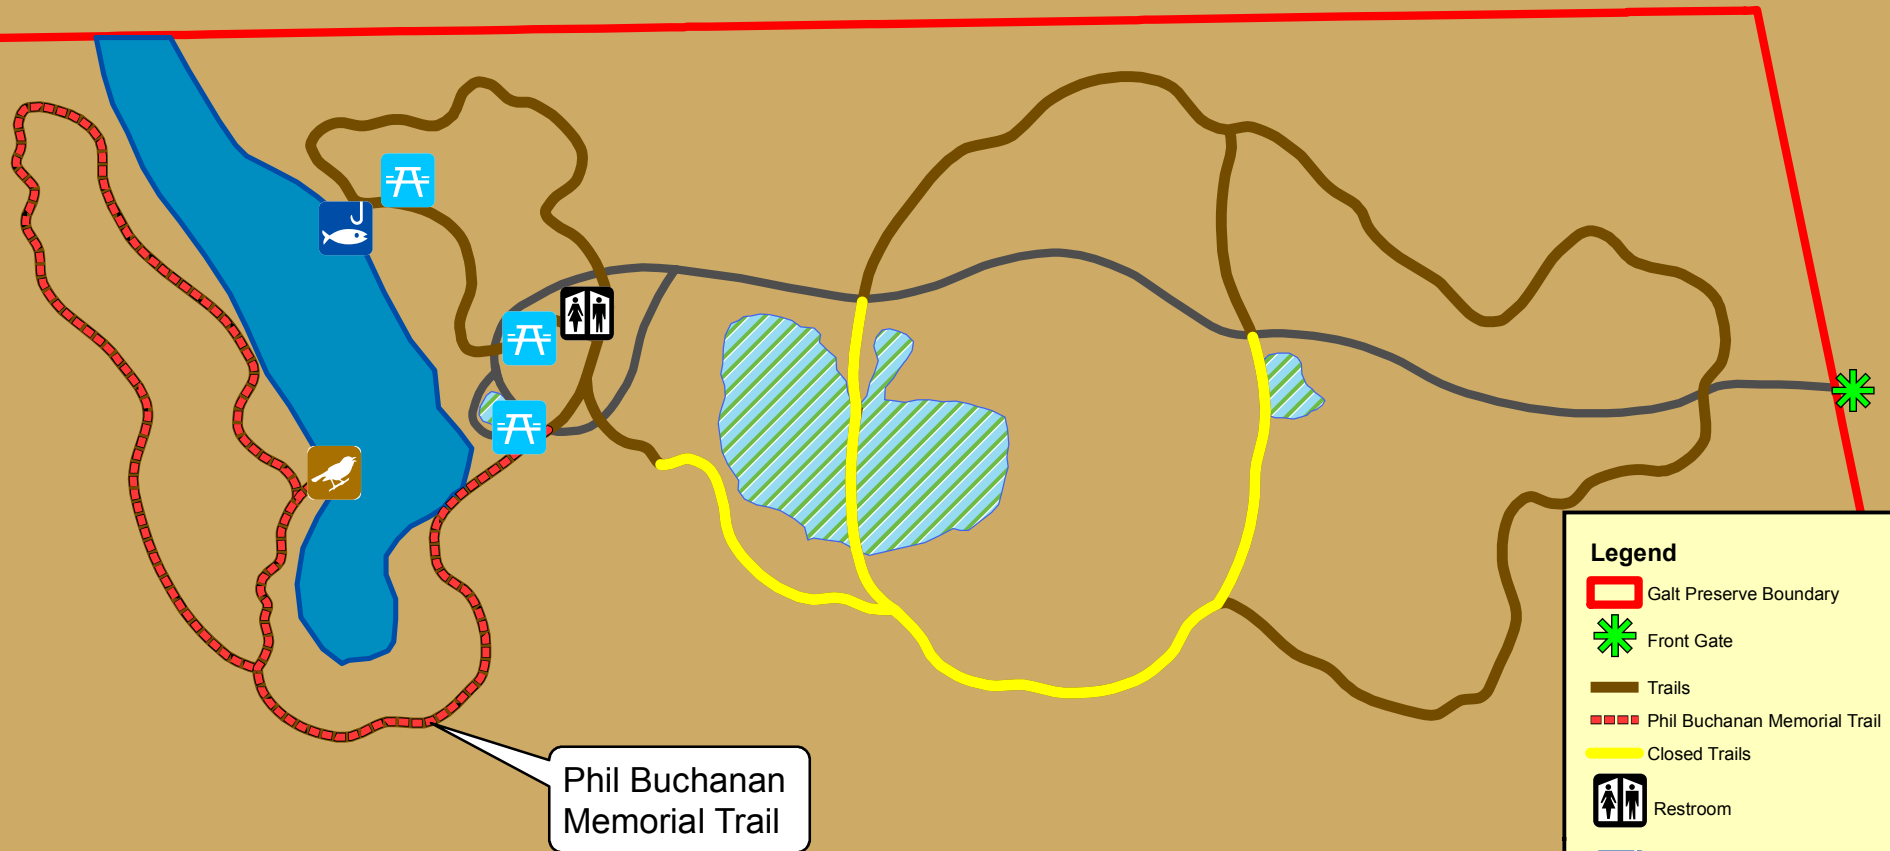

# Conservation 20/20 Galt Preserve Trail Map

Phil Buchanan Memorial Trail

<http://www.conservation2020.org>

Galt Preserve trails total length 2.5 miles

Trails in yellow are closed during bald eagle nesting season (October - May)

**Legend**

- Galt Preserve Boundary
- Front Gate
- Trails
- Phil Buchanan Memorial Trail
- Closed Trails
- Restroom
- Fishing Platform
- Observation Platform
- Pavilion
- Lake
- Wetlands